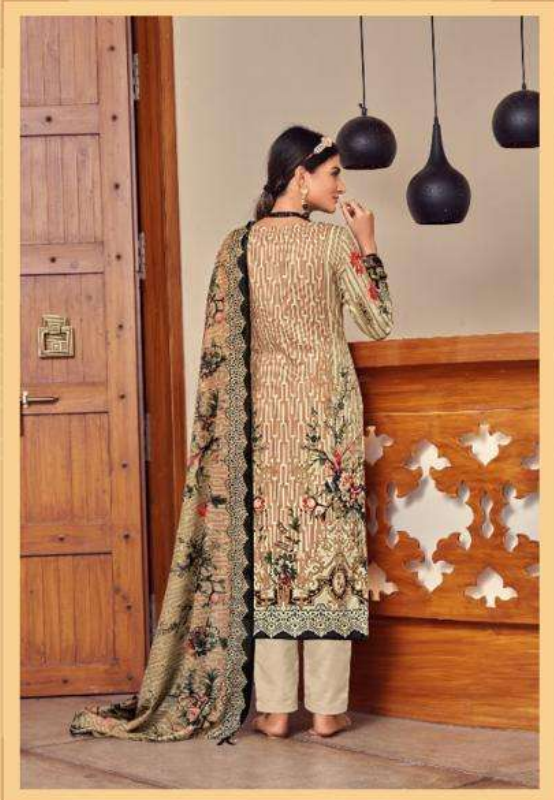

808
ORIENTED SILHOUETTES