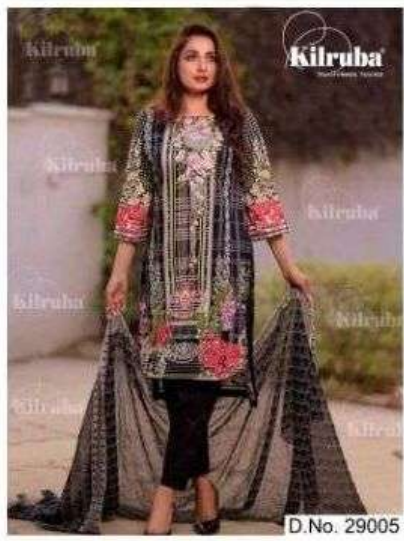

RANG RASIYA
ROYAL SOIREE DUPATTA
NX