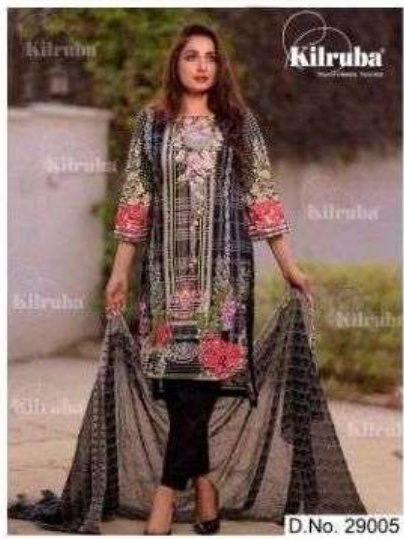

D.No. 29005