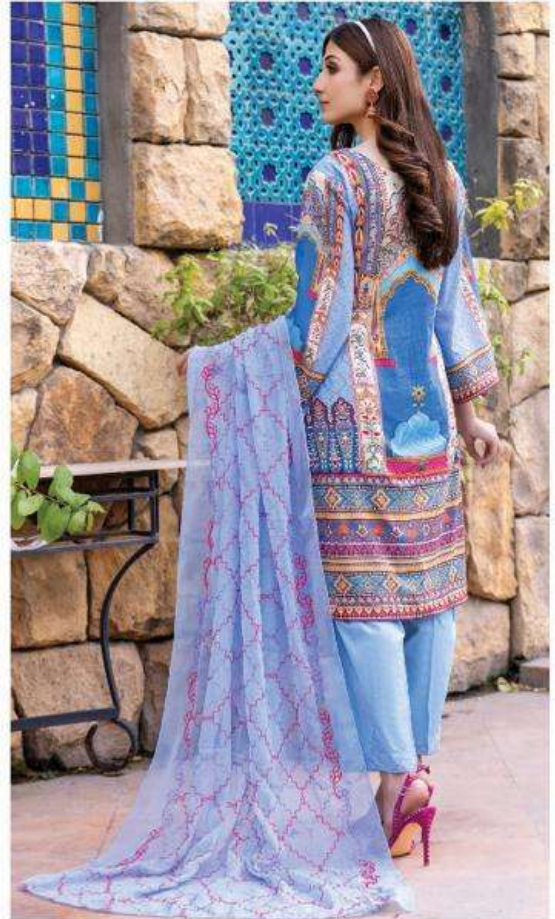

## DESIGN-10

EMBROIDERED PRINTED SHIRT  
CHIFFON DUPATTA  
DYED TROUSER

CARE INSTRUCTIONS

URBAN  
BY DESIGN

EMBROIDERED SHIRT & CHIFFON  
EMBROIDERED DUPATTA COLLECTION

DESIGN-07

EMBROIDERED PRINTED SHIRT  
CHIFFON EMBROIDERED DUPATTA  
DYED TROUSER