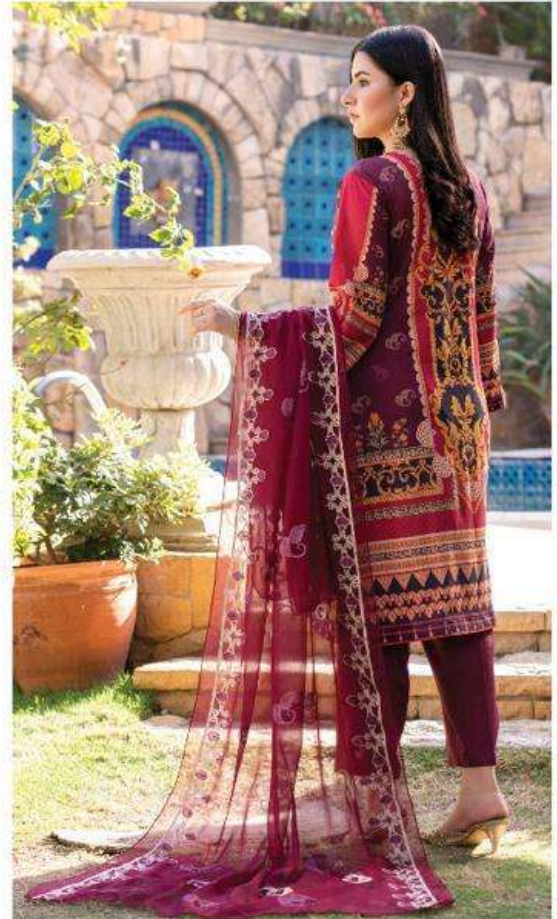

### DESIGN-03

EMBROIDERED PRINTED SHIRT  
CHIFFON EMBROIDERED DUPATTA  
DYED TROUSER

CARE INSTRUCTIONS

URBAN  
BY DESIGN

EMBROIDERED SHIRT & CHIFFON  
EMBROIDERED DUPATTA COLLECTION