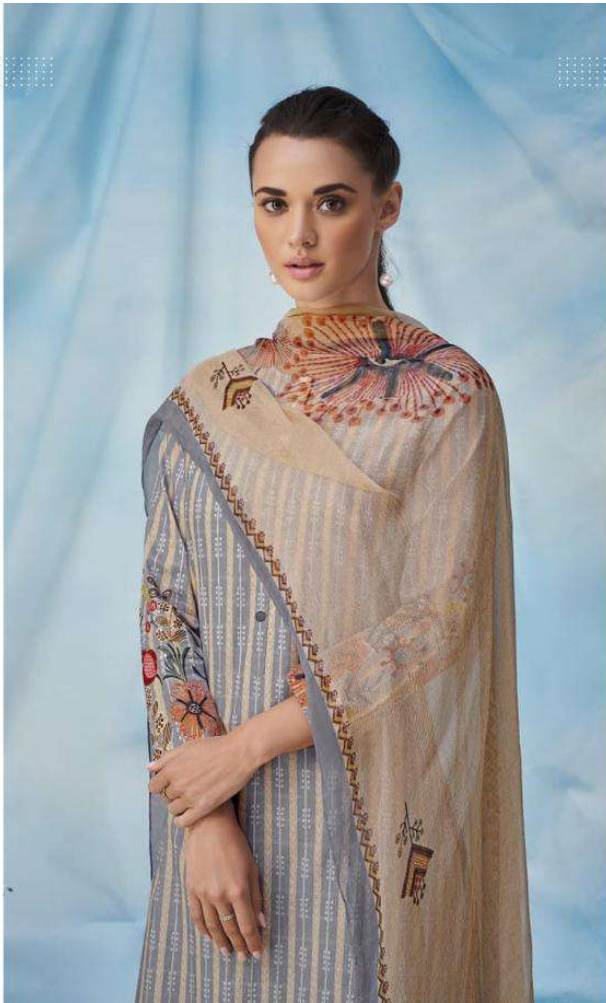

Sudriti

SPRING MEADOW

SPRING MEADOW ::: 335

Suditi

All accessories are for show purpose only

SPRING MEADOW ::: 387

Sudriti

SPRING MEADOW

DESIGN NO

372 - 353

347 - 330

335 - 324

380 - 387

DESCRIPTION

TOP - PURE COTTON PRINT WITH ORGANZA SILK DIGITAL PRINTED
DAMAN PATTI WITH EMBROIDERY & MIRROR WORK

BOTTOM - COTTON