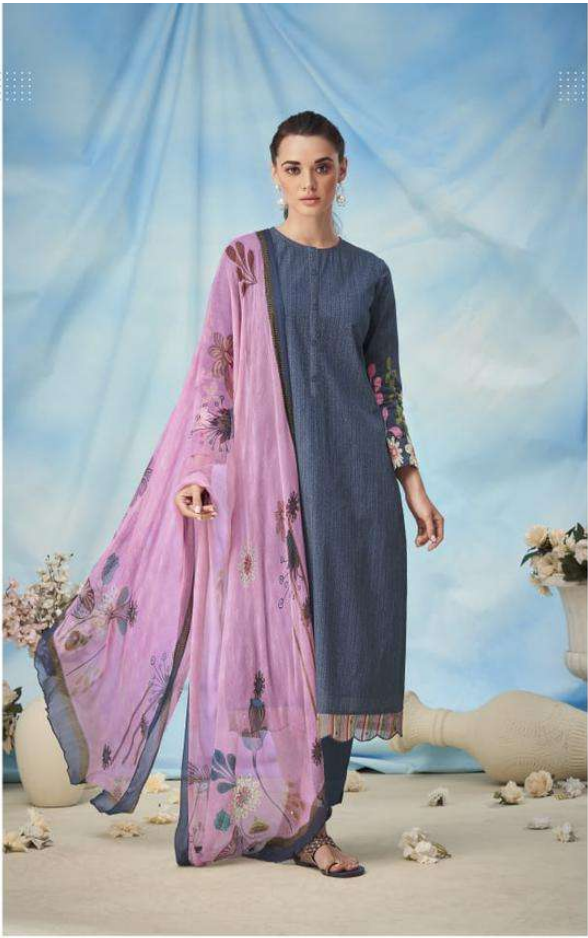

Sudriti

SPRING MEADOW

SPRING MEADOW ::: 335

Suditi

All accessories are for show purpose only

SPRING MEADOW ::: 387

Sudriti

SPRING MEADOW

DESIGN NO

372 - 353

347 - 330

335 - 324

380 - 387

DESCRIPTION

TOP - PURE COTTON PRINT WITH ORGANZA SILK DIGITAL PRINTED
DAMAN PATTI WITH EMBROIDERY & MIRROR WORK

BOTTOM - COTTON