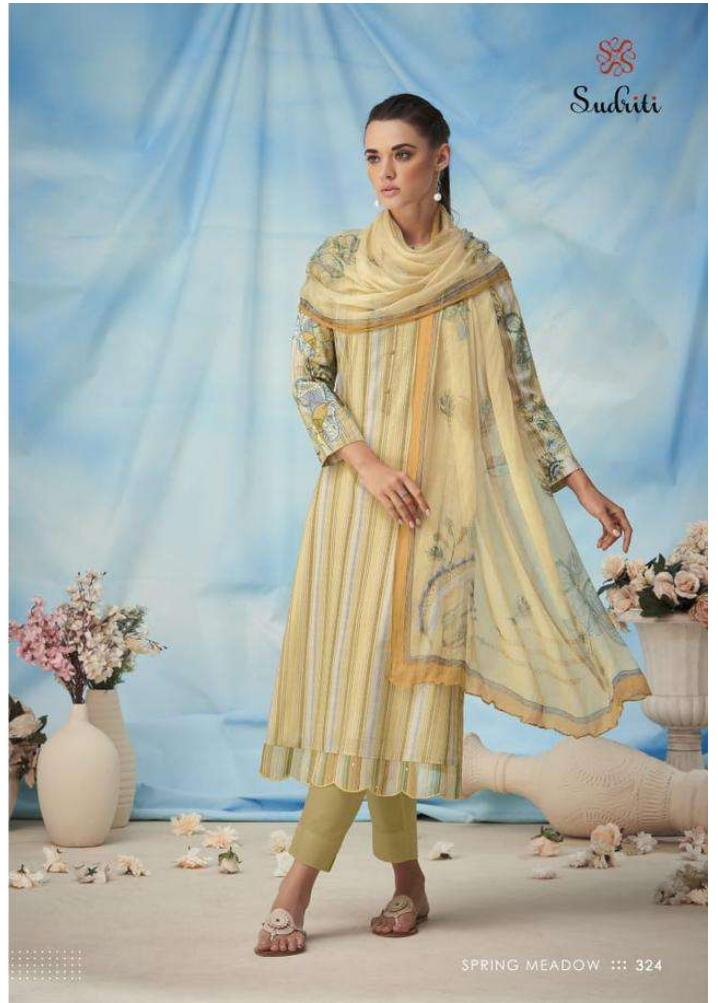

Sudriti

SPRING MEADOW

SPRING MEADOW ::: 335

Suditi

All accessories are for show purpose only

SPRING MEADOW ::: 387

Sudriti

SPRING MEADOW

DESIGN NO

372 - 353

347 - 330

335 - 324

380 - 387

DESCRIPTION

TOP - PURE COTTON PRINT WITH ORGANZA SILK DIGITAL PRINTED
DAMAN PATTI WITH EMBROIDERY & MIRROR WORK

BOTTOM - COTTON