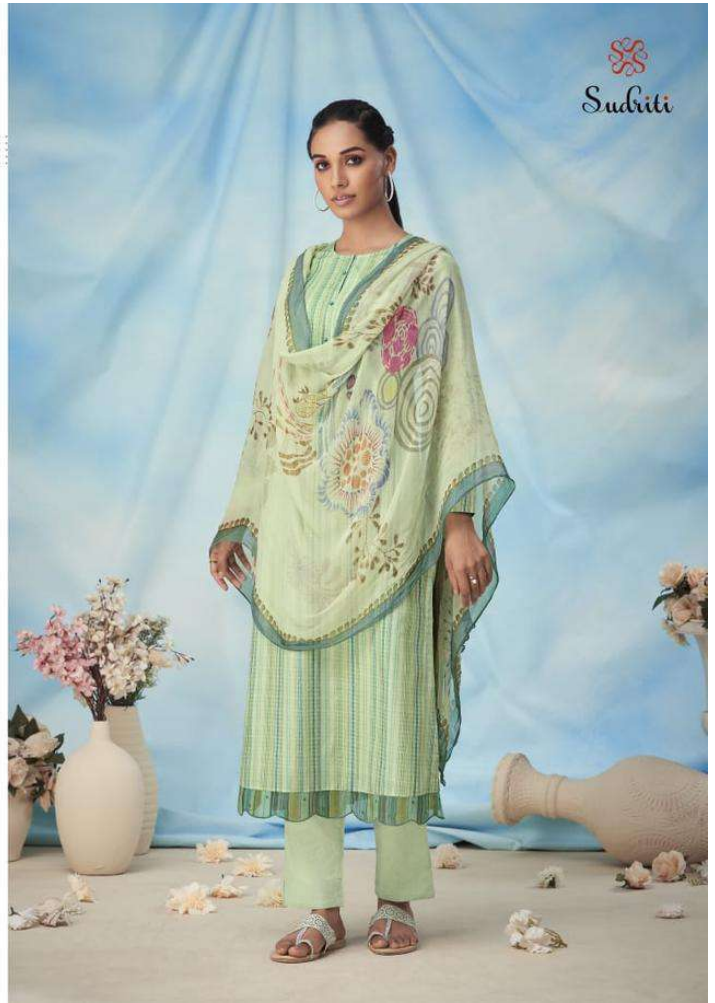

Sudriti

SPRING MEADOW

SPRING MEADOW ::: 335

Suditi

All accessories are for show purpose only

SPRING MEADOW ::: 387

Sudriti

SPRING MEADOW

DESIGN NO

372 - 353

347 - 330

335 - 324

380 - 387

DESCRIPTION

TOP - PURE COTTON PRINT WITH ORGANZA SILK DIGITAL PRINTED
DAMAN PATTI WITH EMBROIDERY & MIRROR WORK

BOTTOM - COTTON