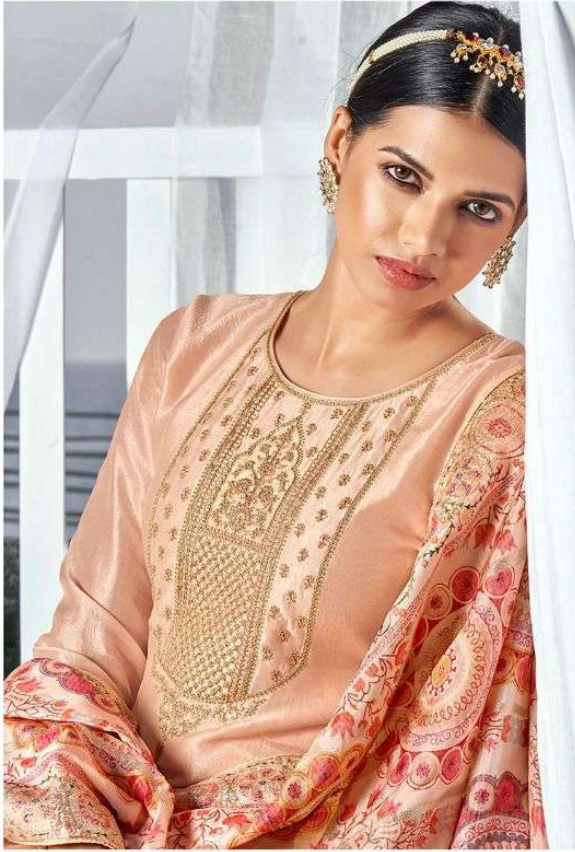

AIQA
LIFESTYLE

1080

A I Q A
L I F E S T Y L E

A I Q A
L I F E S T Y L E

A I Q A
LIFESTYLE

AIQA
LIFESTYLE

AIQA
LIFESTYLE

1083

1078

1079

1080

1081

1082

1083

DESIGN NO.	CATALOGUE NAME	DESCRIPTION
1078	SHUDDH	<p style="text-align: center;">:TOP: PURE BEMBERG RUSSIAN ART SILK WITH FENCY CORDING WORK</p>
1079	SHUDDH	
1080	SHUDDH	<p style="text-align: center;">:BOTTOM: PURE JAMM SILK SOLD</p>
1081	SHUDDH	
1082	SHUDDH	<p style="text-align: center;">:DUPATTA: PURE BEMBERG RUSSIAN ART SILK WEAVE WITH DIGITAL PRINT</p>
1083	SHUDDH	