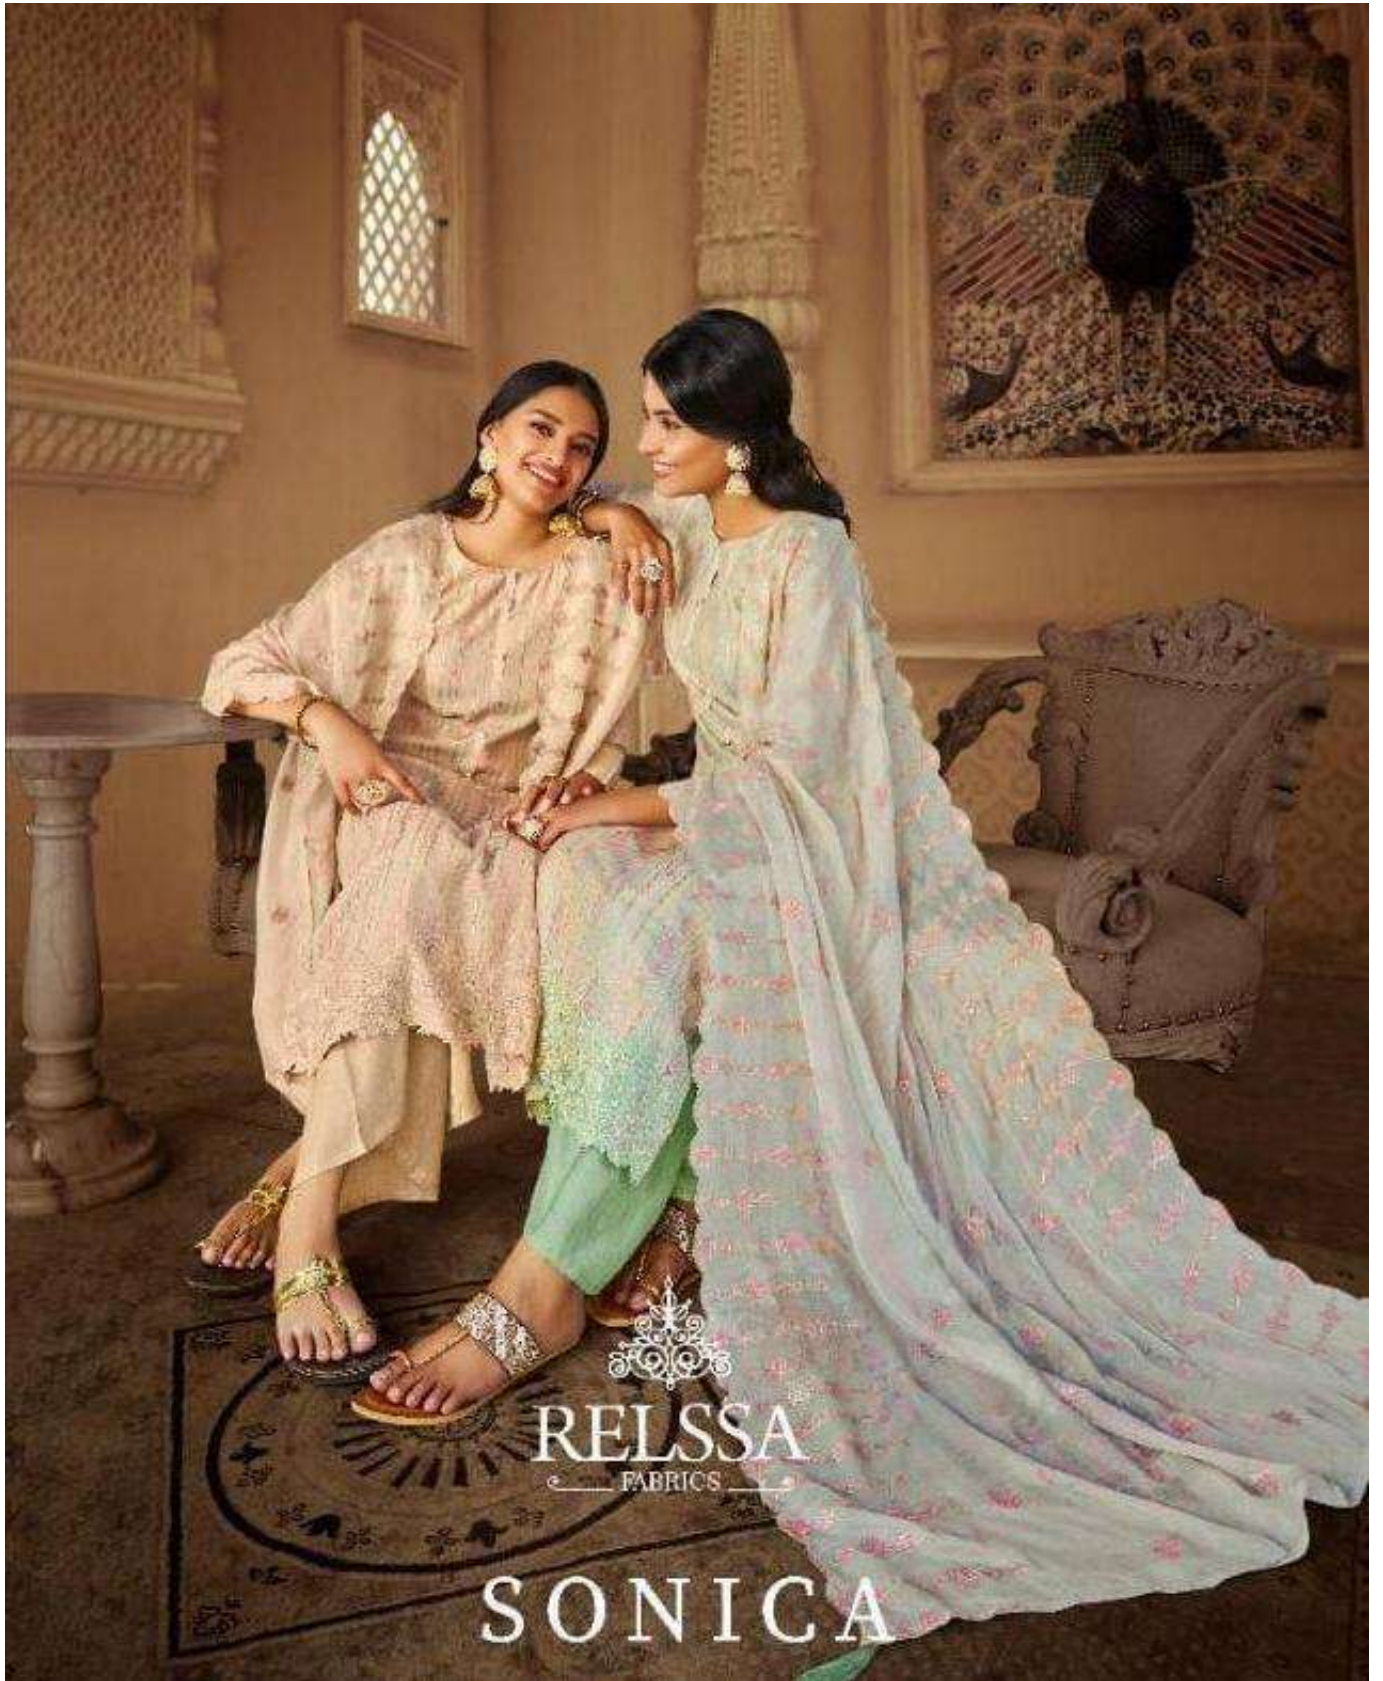

Ref. No. :

SONICA

RATE:2550/-

TOP

PURE MODAAL EMROIDERY WORK WITH
DIGITAL PRINTS

DUPATTA

CHINON EMBROIDERY WORK WITH DIGITAL PRINT

BOTTOM

PURE MODAAL COTTON

DESIGN	PRODUCT NAME	HSN CODE
D.NO:-60001-60004	SONICA	520851
TOTAL SUITS	TOTAL AMOUNT	AVG.RATE
04	10200/-	2550/-

BY:- RELSSA FABRICS(SAJJAN)

RELSSA
FABRICS

SONICA

D NO. : 60001

RELSSA
WARSANG