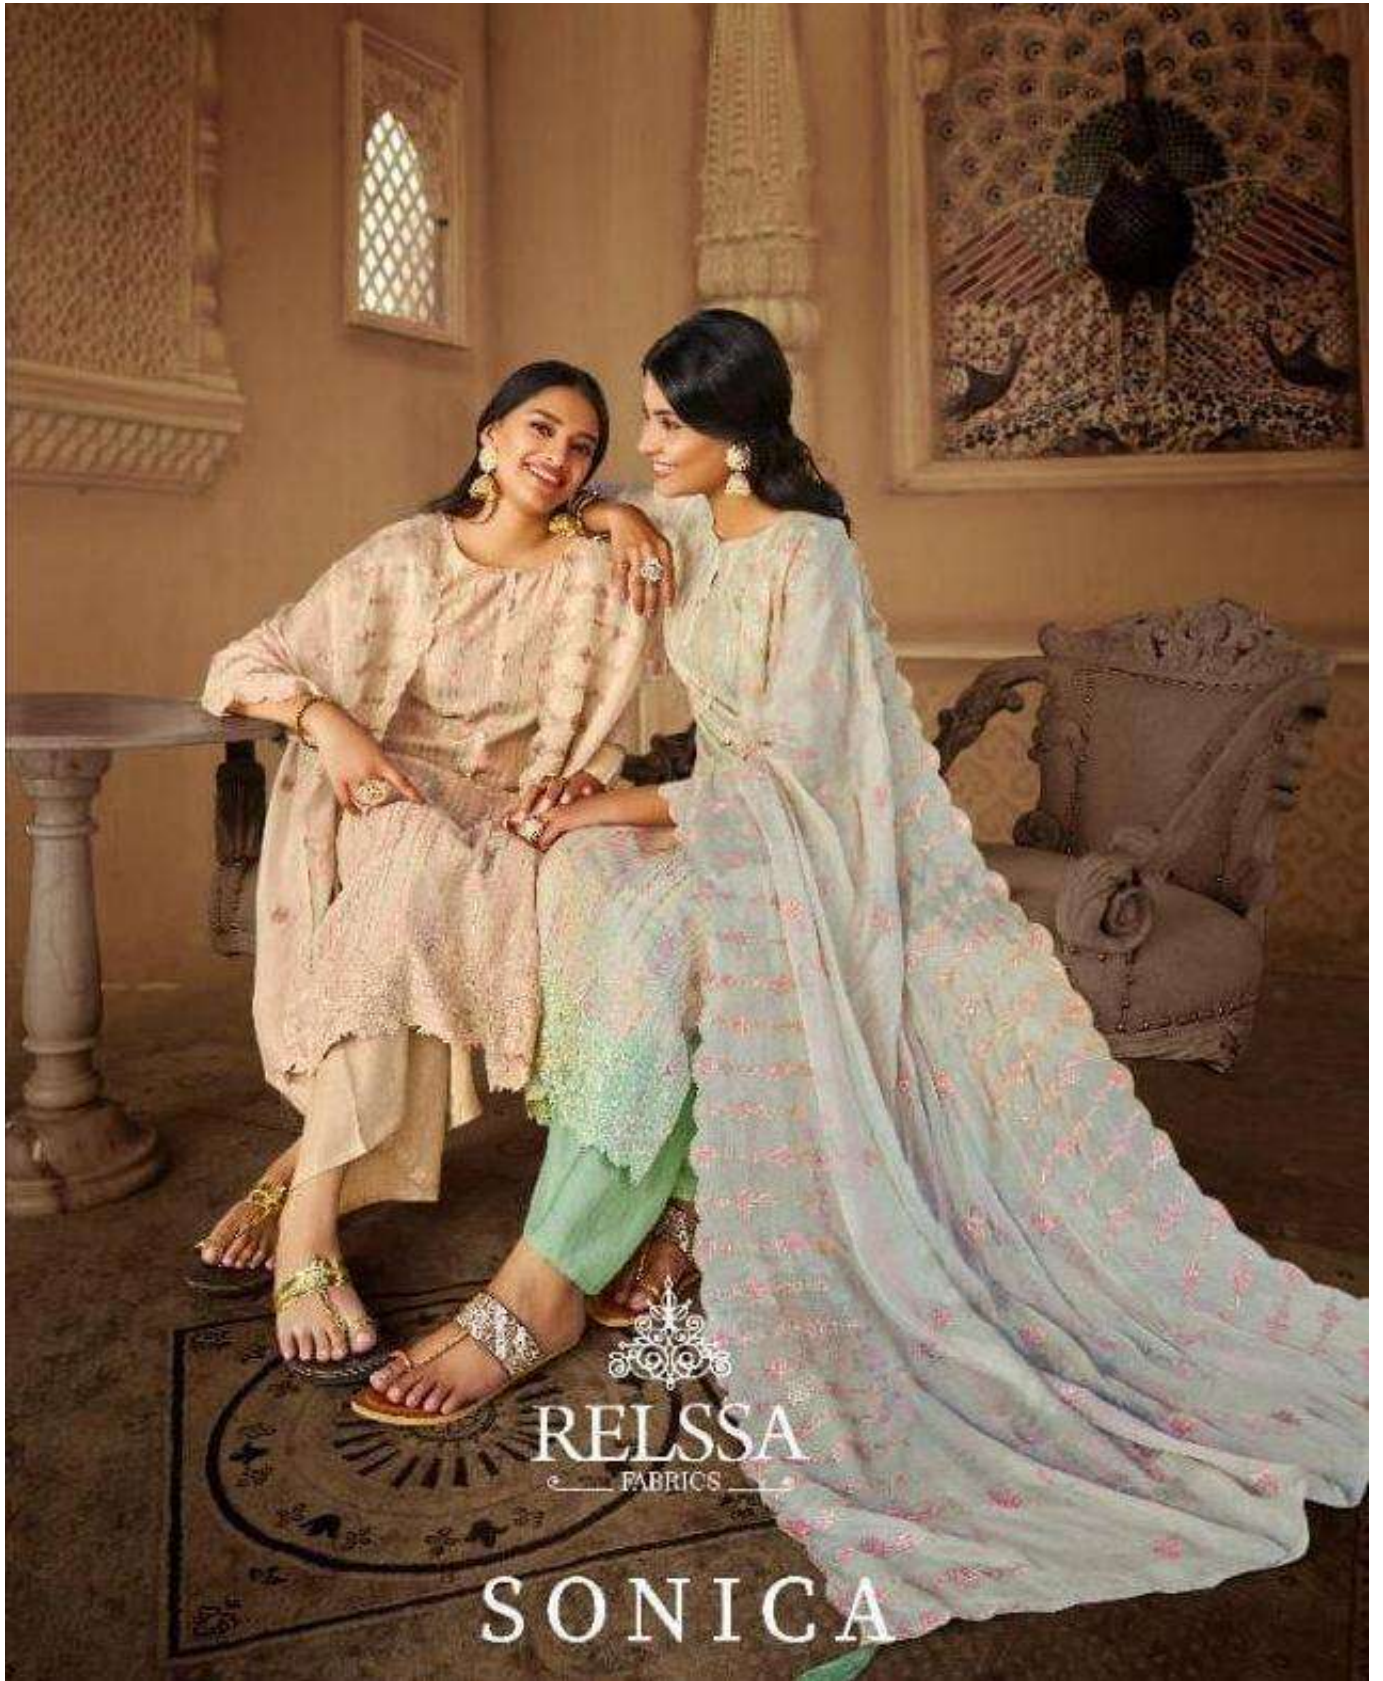

RELSSA
FABRICS

SONICA