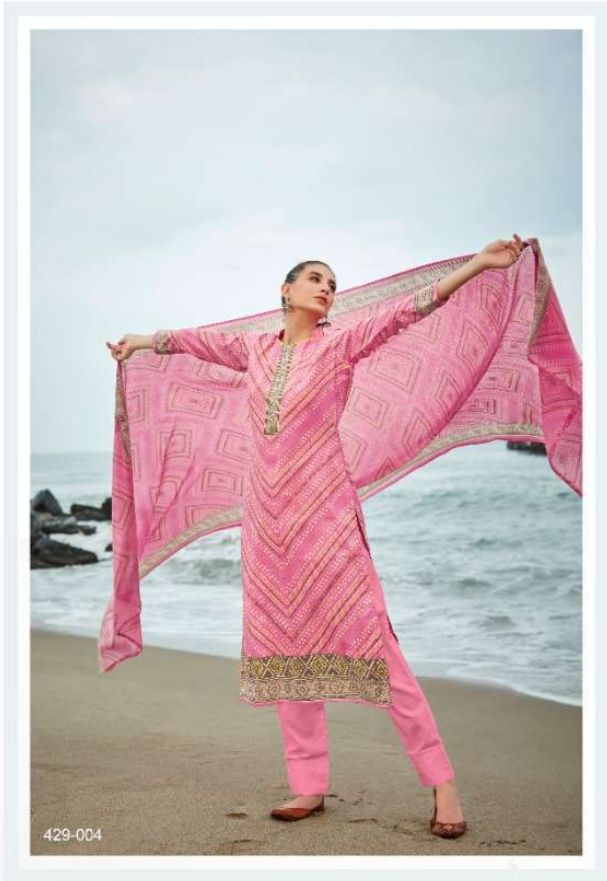

 **Zulfat**<sup>®</sup>  
Designer Suits

**VINCEE**

 **Zulfat**  
WINE & CORAL

429-009 BE THE MOST GLAMOROUS QUEEN

HOLES WE WANT TO FLAY

429-010

STEP OUT IN STYLE THIS SEASON  
429-008

429-001

429-010

Zulfat

VINCEE

429-001

 **Zulfat**<sup>®</sup>  
Designer Suits

**VINCEE**

**Zulfat**  
Designer Suits

OUT OF THE ORDINARY