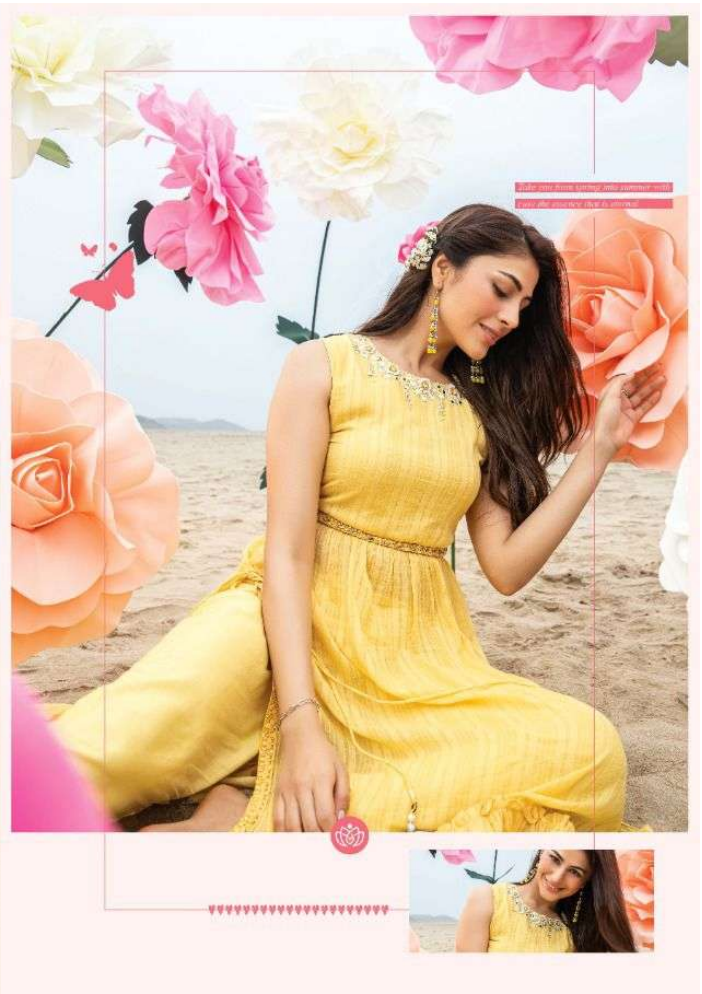

*Barbie*  
IN  
WONDERLAND

BY  
ANJU FABRICS

A woman with long dark hair, wearing a pink sleeveless dress with intricate embroidery, is blowing a kiss towards the camera. She is surrounded by large, vibrant pink and white roses. The background is a soft-focus landscape with a beach and a cloudy sky. At the top, a pink banner contains the text 'Barbie IN WONDERLAND' with a small fairy illustration above the word 'Barbie'.

Barbie  
IN  
WONDERLAND

BY  
ANJU FABRICS

BY ANJU FABRICS

The Look of the **VERSATILE**

BW  
art

Picture of the design created as  
part of our fabric collection

BARBIE  
in  
WONDERLAND

www.anjufabrics.com

BW  
2377

AAAAAAAAA

AAAAAAAAA

BARBIE WONDERRLAND BY ANJU FABRICS

BARBIE  
in  
WONDERRLAND

BW  
2377

The look of the  
**MAJESTY**

BW  
937 F