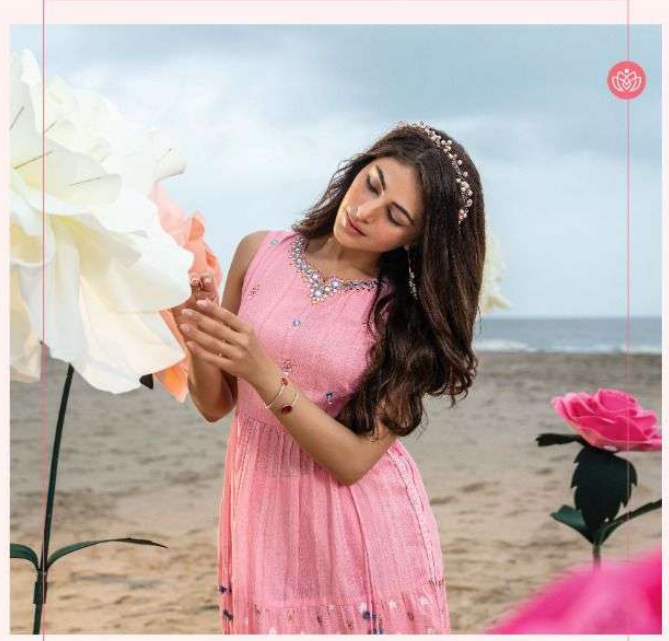

*Barbie*  
IN  
WONDERLAND

BY  
ANJU FABRICS

A woman with long dark hair, wearing a pink sleeveless dress with intricate embroidery, is blowing a kiss towards the camera. She is surrounded by large, vibrant pink and white roses. The background is a soft-focus landscape with a beach and a cloudy sky. At the top, a pink banner contains the text 'Barbie IN WONDERLAND' with a small fairy illustration above the word 'Barbie'.

Barbie  
IN  
WONDERLAND

BY  
ANJU FABRICS

BY ANJU FABRICS

The Look of the **VERSATILE**

BW  
art

Picture of the design created as  
part of our fabric collection

BARBIE  
in  
WONDERLAND

www.anjufabrics.com

BW  
2377

AAAAAAAAA

AAAAAAAAA

BARBIE WONDERRLAND BY ANJU FABRICS

BARBIE  
in  
WONDERRLAND

BW  
2377

The look of the  
**MAJESTY**

BW  
937 F

BY  
ANJU FABRICS

*The look of the* **SECRETS**

BW  
2370

Crystal and sequin lace-up  
front at waist

\*\*\*\*\*

**af**<sup>TM</sup>  
BY  
ANJU FABRICS

**stockOUT**<sup>TM</sup>  
BY  
ANJU FABRICS

BW  
2371