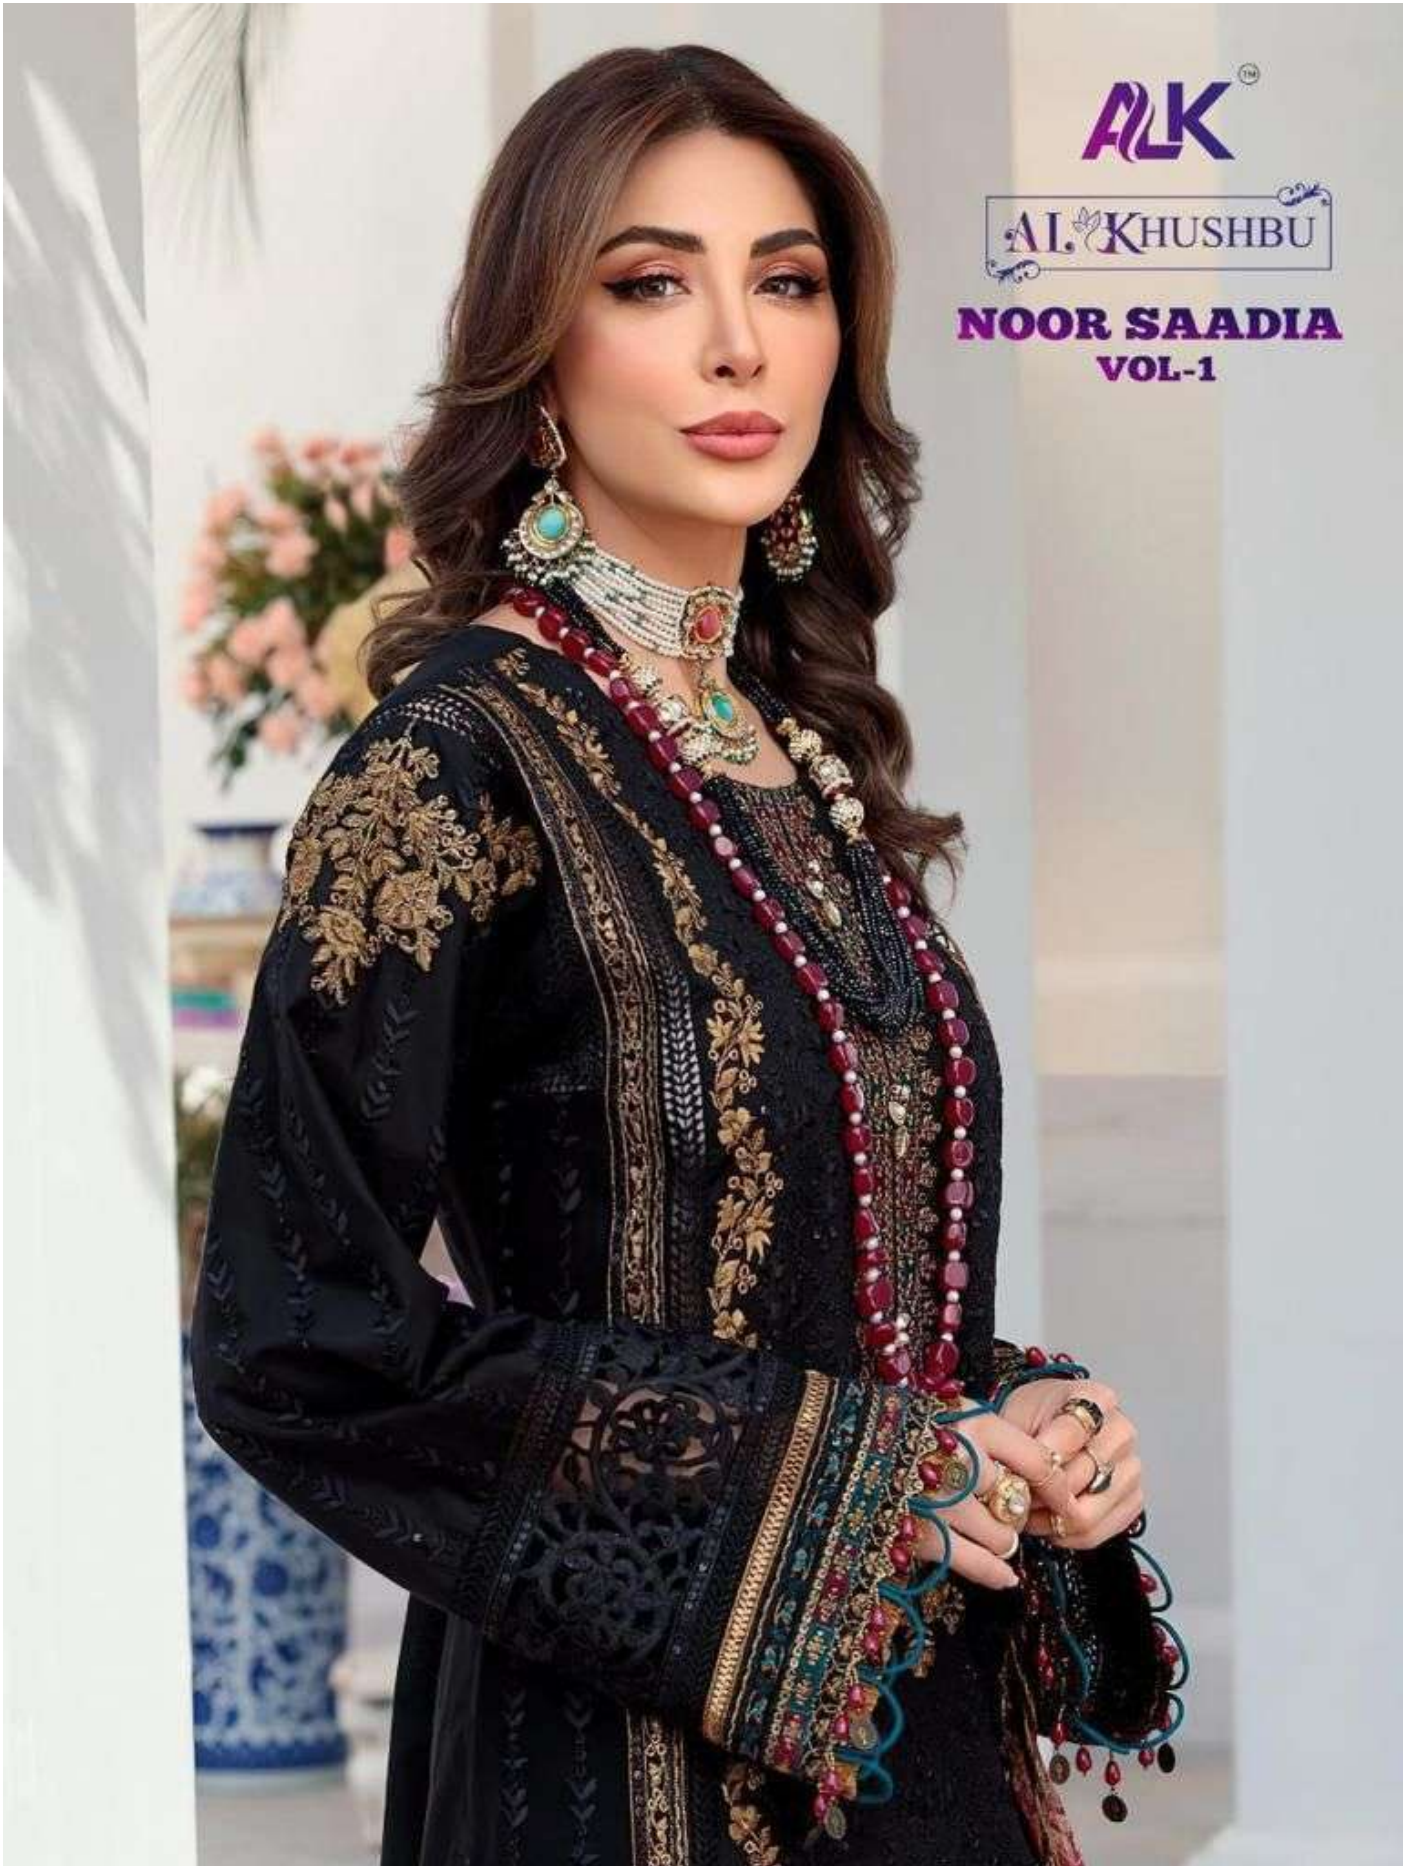

ALK^{TM}

AL KHUSHBU

NOOR SAADIA
VOL-1