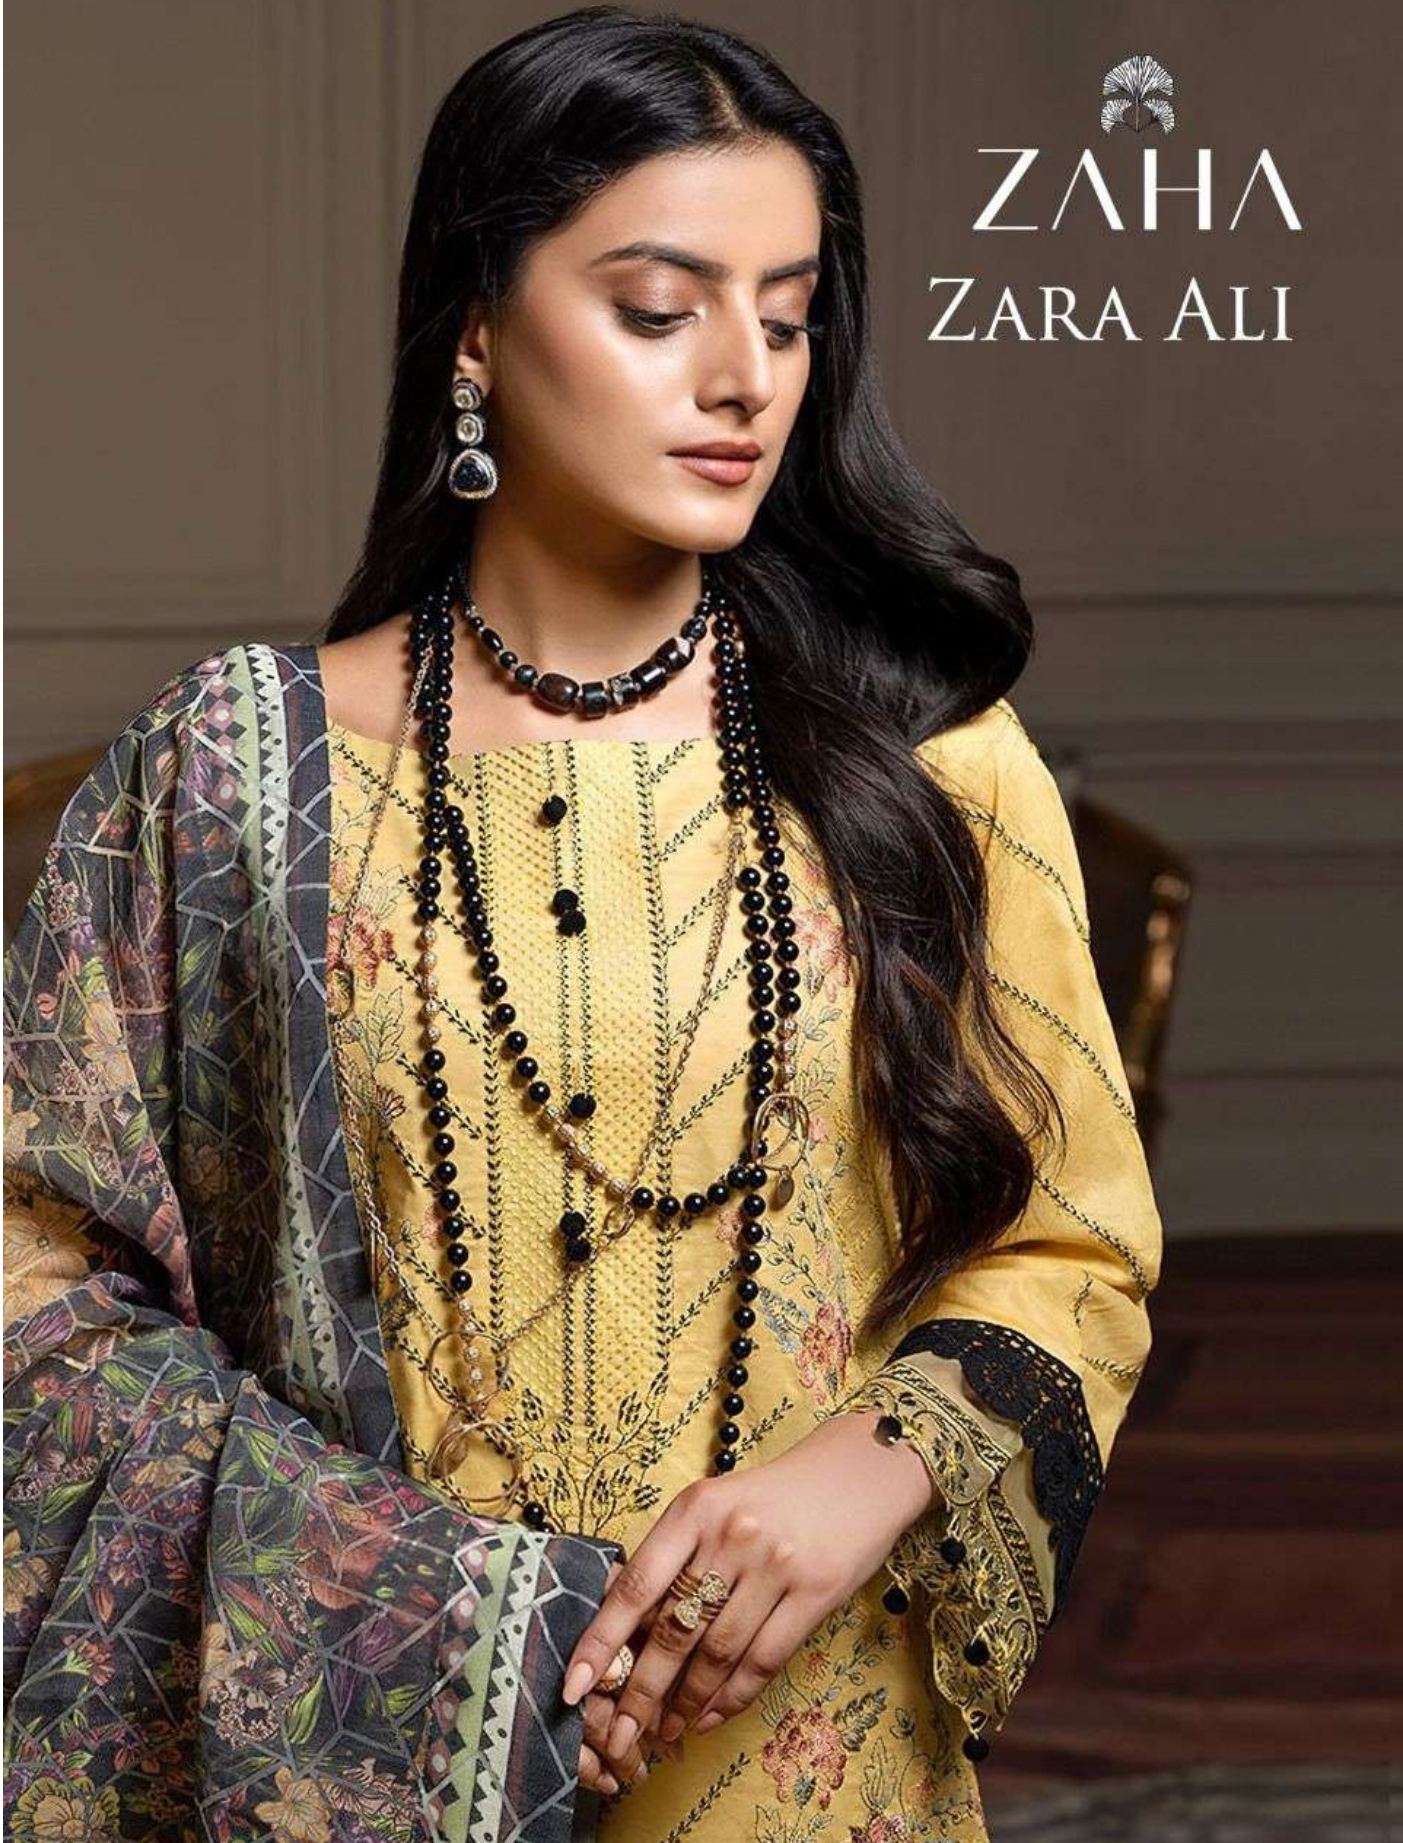

ZAHA  
ZARA ALI

ZAHA  
ZARA ALI

ZARA ALI

ZAHA

D.No.10066

**TOP** Combric Cotton with Heavy Embroidery Work

**BOTTOM-INNER** Semi Lawn

**DUPATTA**

Silver Siffone Printed

ZARA ALI

ZAHA

D.No.10067

**TOP** Combric Cotton with Heavy Embroidery Work

**BOTTOM-INNER** Semi Lawn

**DUPATTA**

Silver Siffone Printed

ZARA ALI

ZAHA

D.No.10068

**TOP** Combric Cotton with Heavy Embroidery Work

**BOTTOM-INNER** Semi Lawn

**DUPATTA**

Silver Siffone Printed

  
**ZAHA**

**ZARA ALI**

**TOP** Combric Cotton with  
Heavy Embroidery Work

**BOTTOM-INNER** Semi Lawn

**DUPATTA** Silver Siffone  
Printed

D.NO.10066

D.NO.10067

D.NO.10068