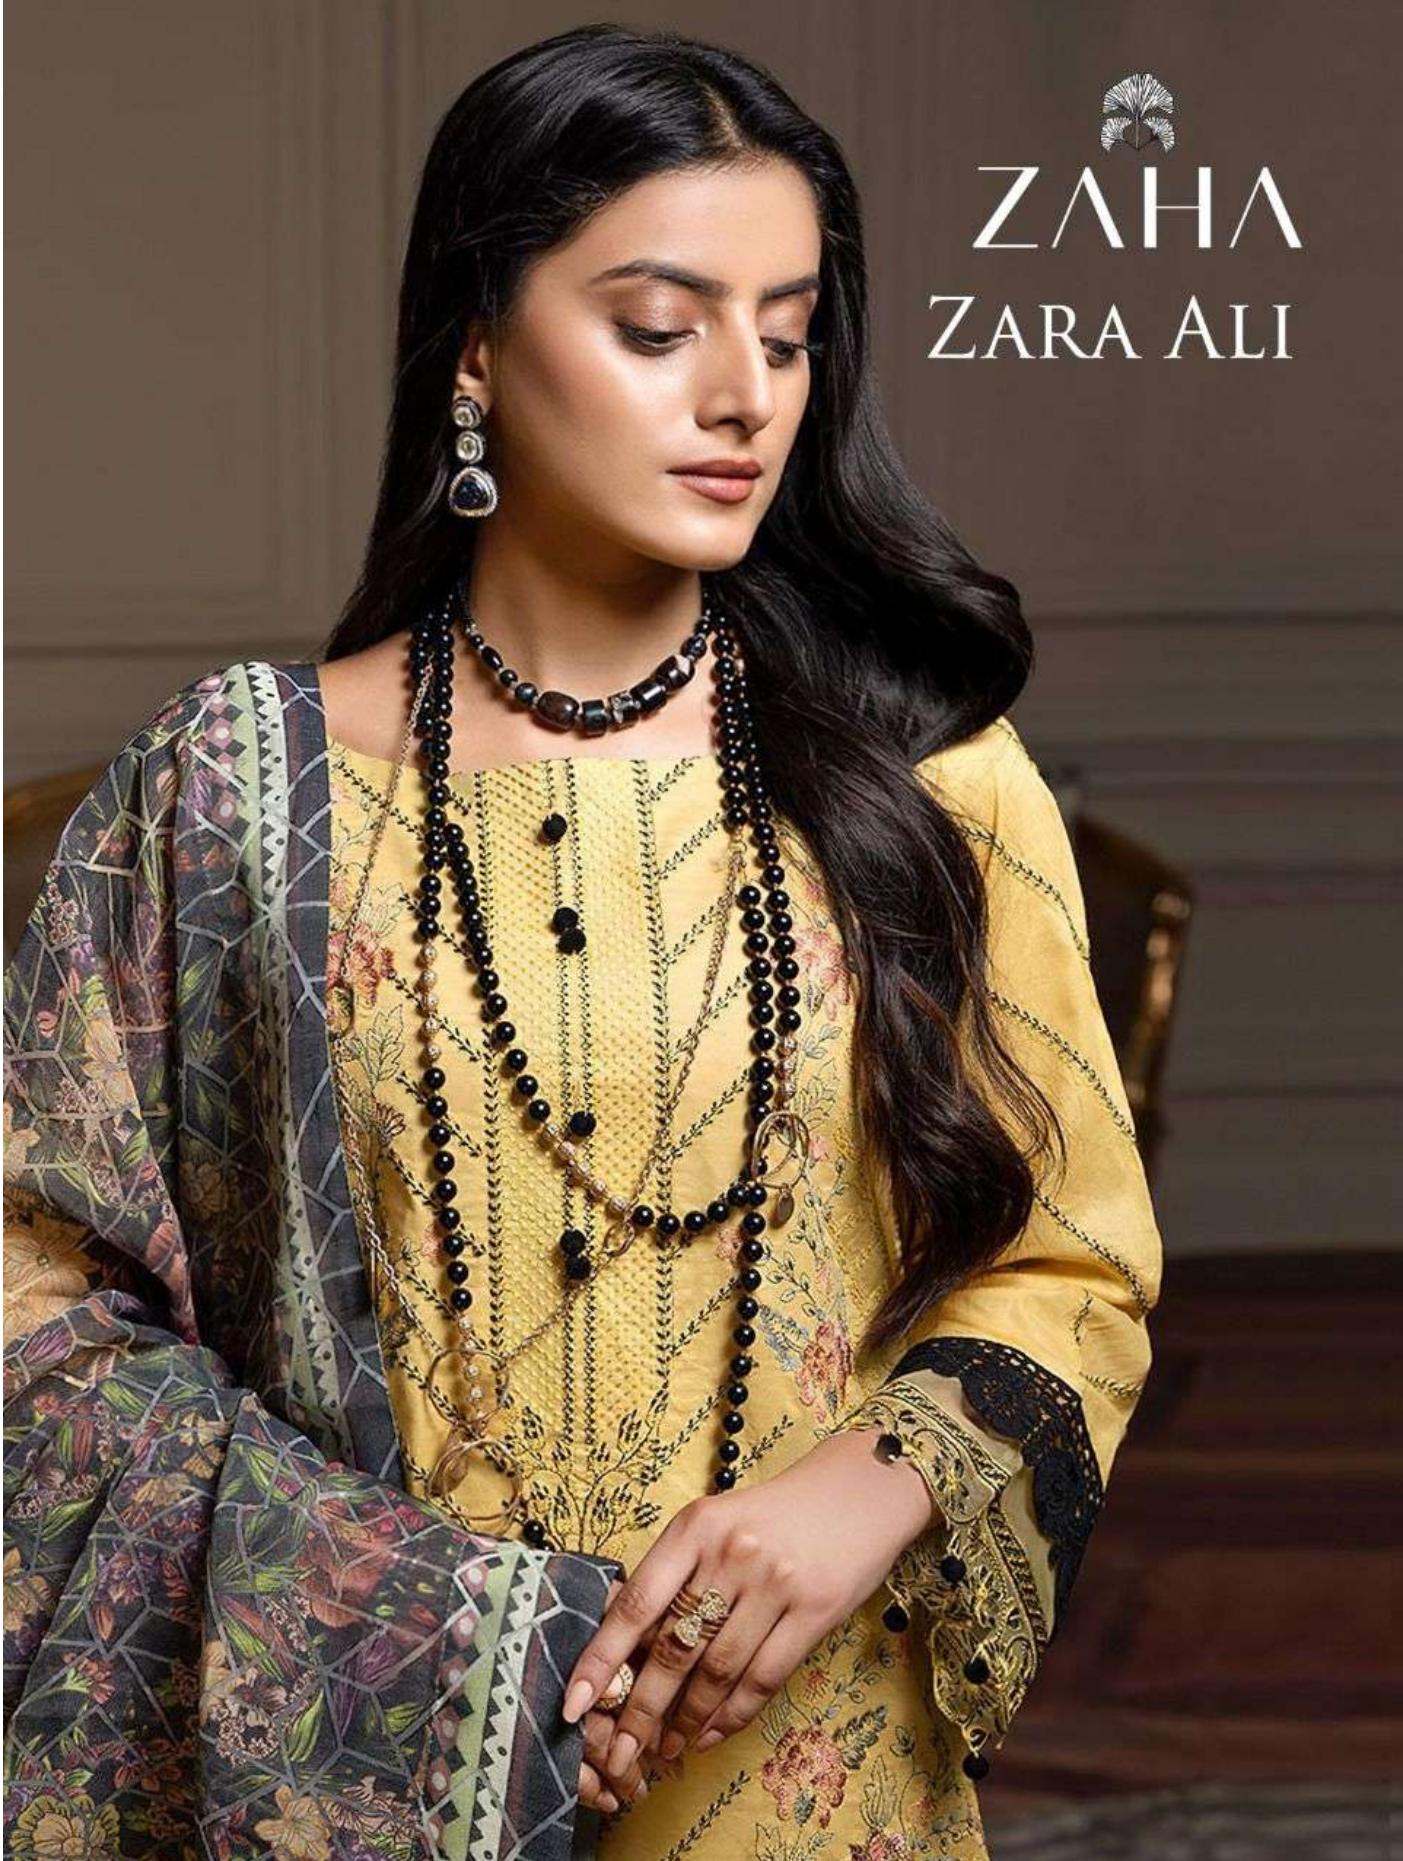

ZAHA  
ZARA ALI

ZAHA  
ZARA ALI

ZARA ALI

ZAHA

D.No.10066

**TOP** Combric Cotton with Heavy Embroidery Work

**BOTTOM-INNER** Semi Lawn

**DUPATTA**

Silver Siffone Printed

ZARA ALI

ZAHA

D.No.10067

**TOP** Combric Cotton with Heavy Embroidery Work

**BOTTOM-INNER** Semi Lawn

**DUPATTA**

Silver Siffone Printed

ZARA ALI

ZAHA

D.No.10068

**TOP** Combric Cotton with Heavy Embroidery Work

**BOTTOM-INNER** Semi Lawn

**DUPATTA**

Silver Siffone Printed

  
**ZAHA**

**ZARA ALI**

**TOP** Combric Cotton with  
Heavy Embroidery Work

**BOTTOM-INNER** Semi Lawn

**DUPATTA** Silver Siffone  
Printed

D.NO.10066

D.NO.10067

D.NO.10068