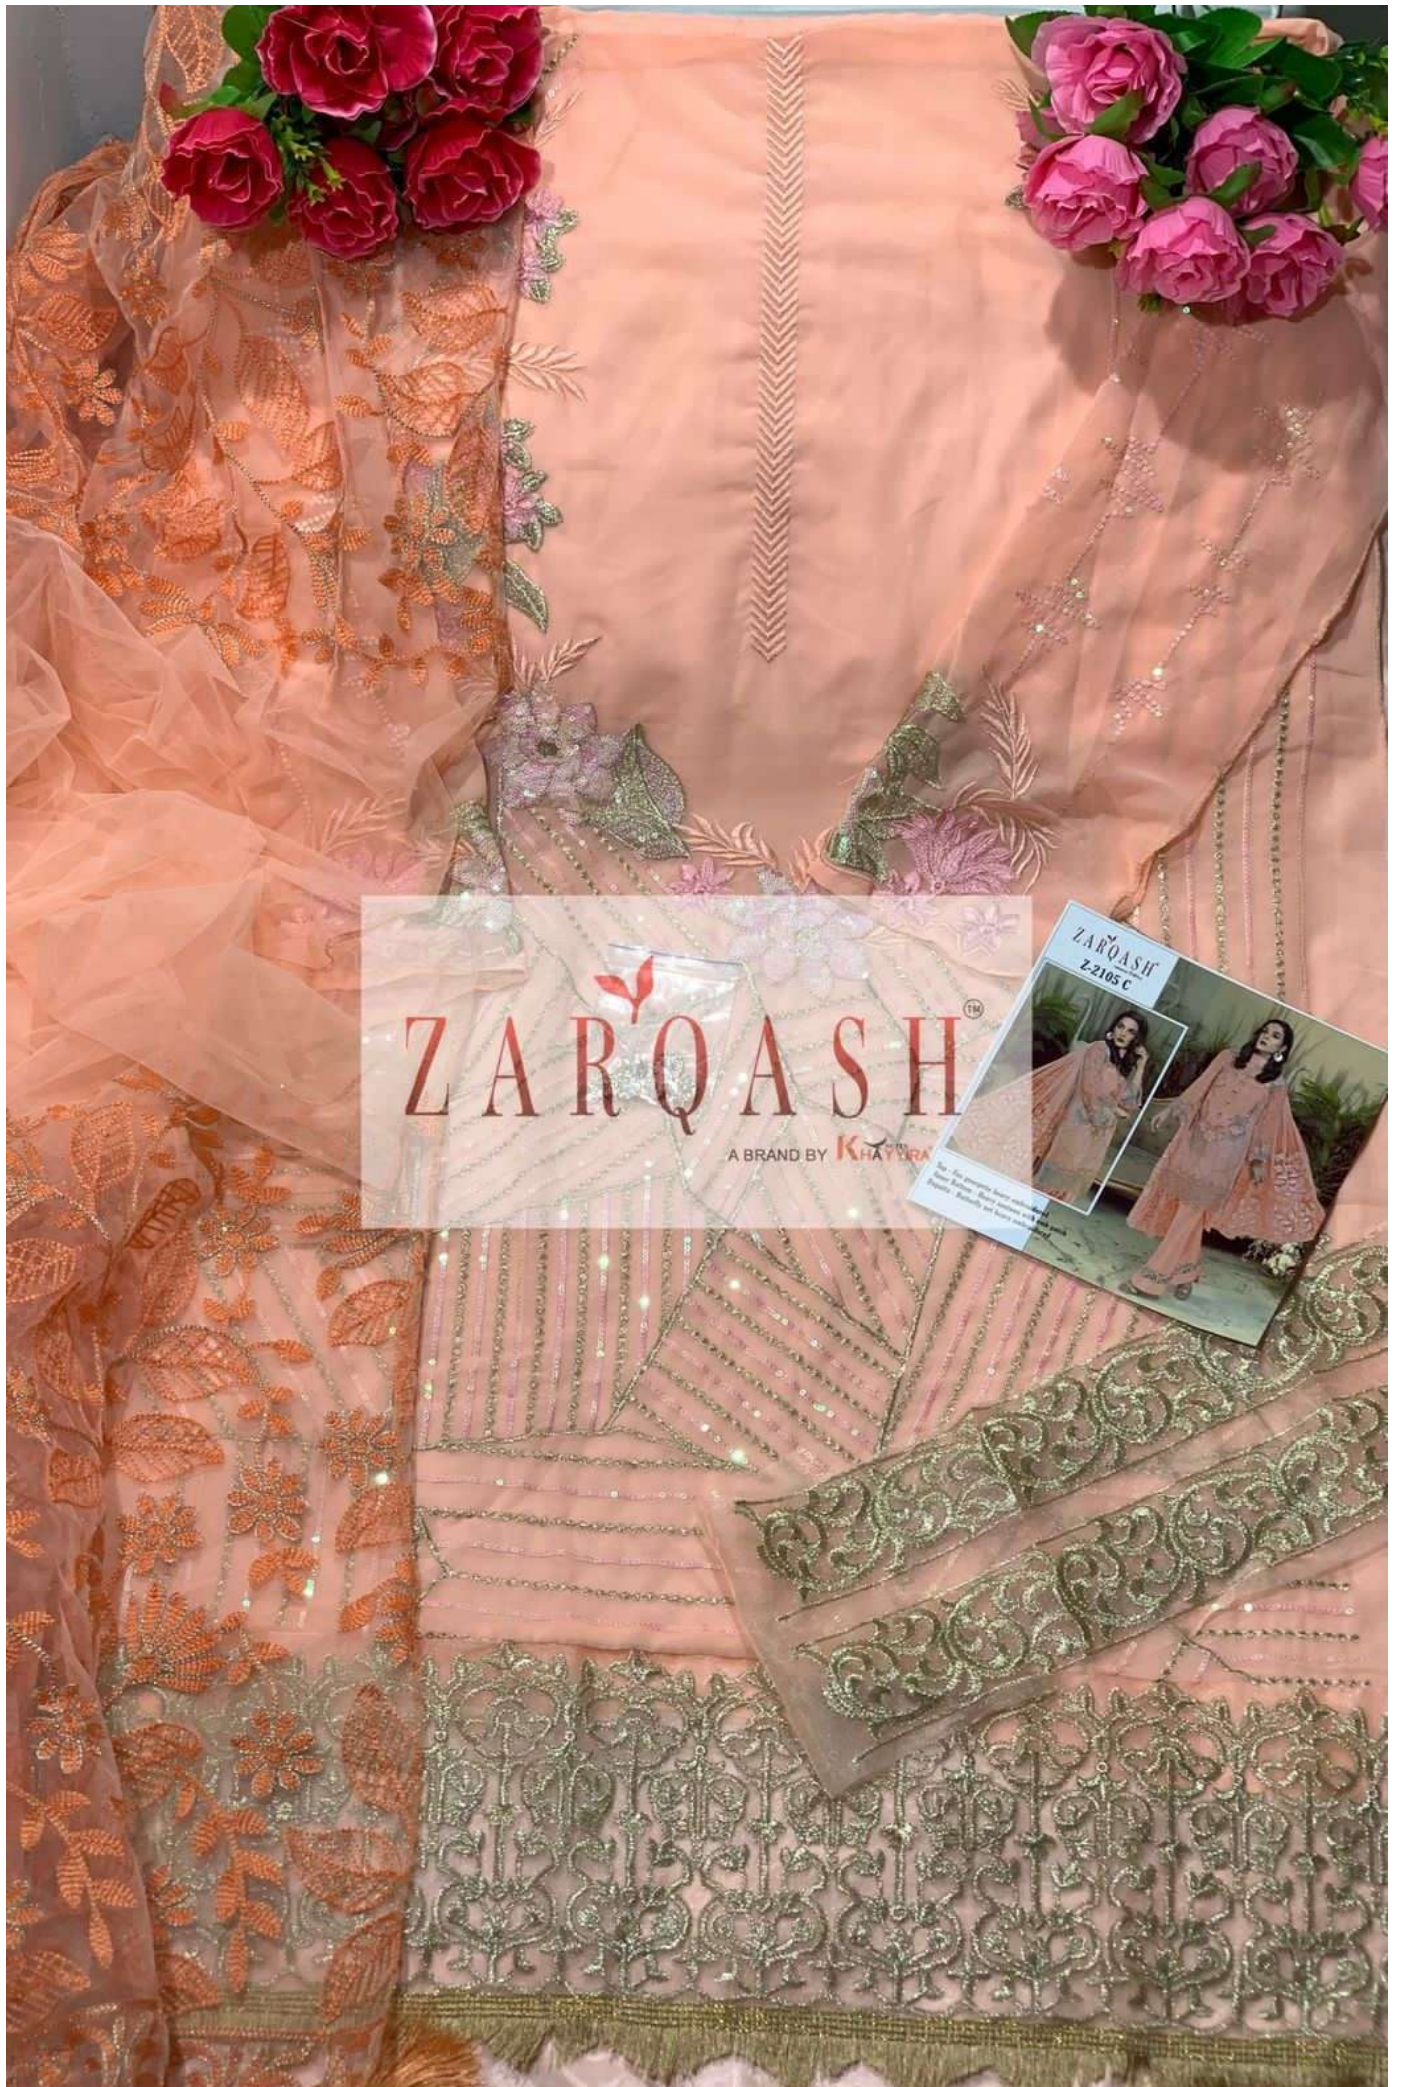

ZARQASH[®]
A BRAND BY KHAYIRA

Z-2105 B

Top - Fox georgette heavy embroidered
Inner Bottom - Heavy santoon with emb patch
Dupatta - Butterfly net heavy embroidered

khayira-zarqash-anaya-georgette-salwar-suits-z-2105

khayira-zarqash-anaya-georgette-salwar-suits-z-2105

ZARQASH®
A BRAND BY KHAYYIRA

Z-2105 C

Top - Fox georgette heavy embroidered
Inner Bottom - Heavy santoon with emb patch
Dupatta - Butterfly net heavy embroidered

khayyira-zarqash-anaya-georgette-salwar-suits-z-2105

ZARQASH™

A BRAND BY KHAAYIRA

ZARQASH[®]

A BRAND BY KHAYYIRA

Z-2105 D

Top - Fox georgette heavy embroidered
Inner Bottom - Heavy santoon with emb patch
Dupatta - Butterfly net heavy embroidered