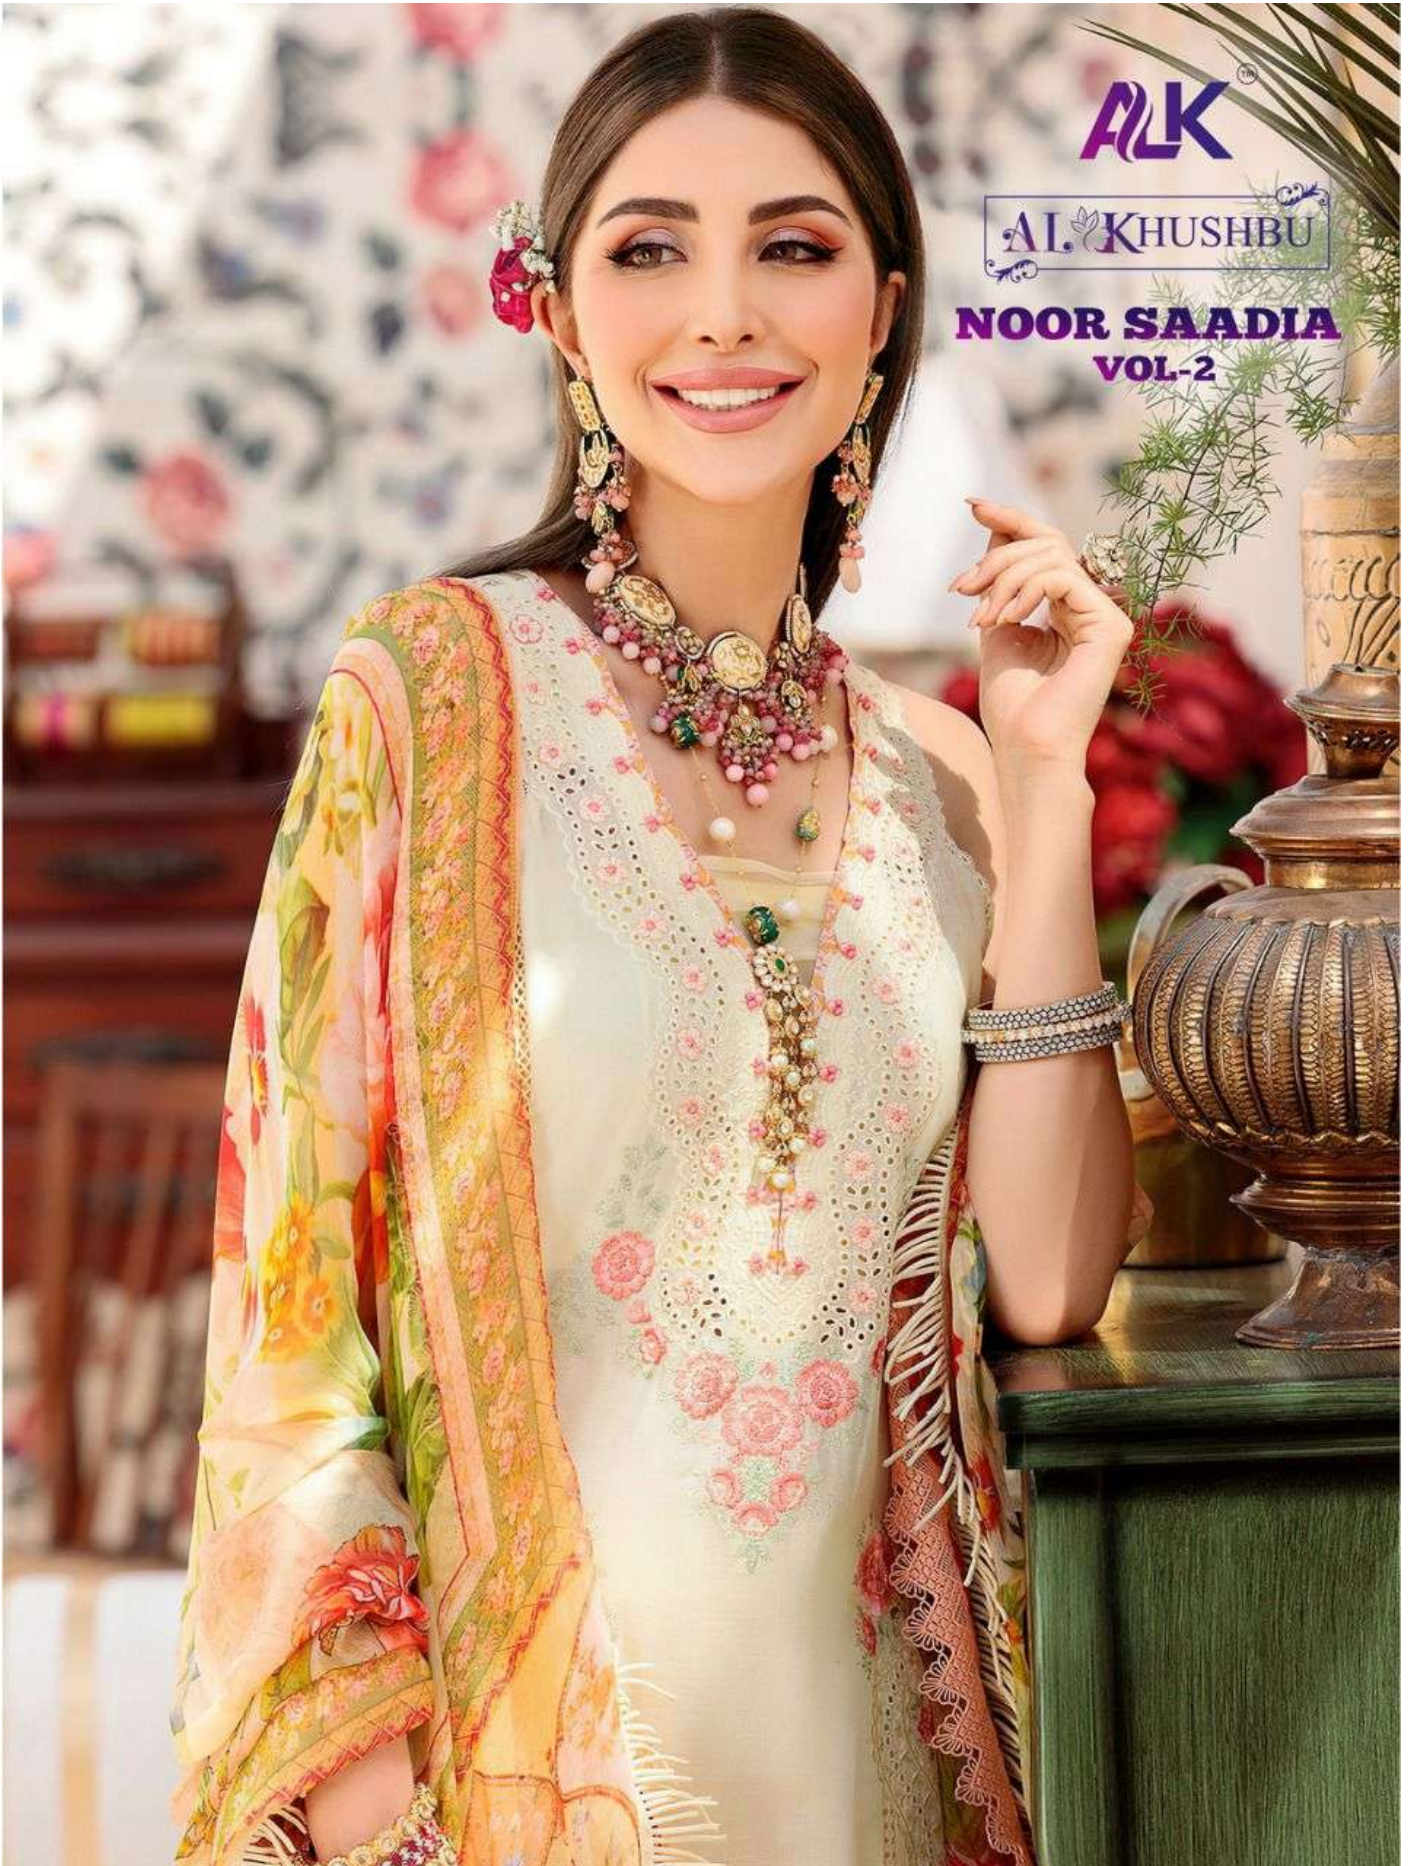

ALKTM

AL KHUSHBU

NOOR SAADIA
VOL-2

ALKTM

AL KHUSHBU

NOOR SAADIA
VOL-2

**NOOR
SAADIA VOL-2**

AL KHUSHBU

ALK D.NO.2091

TOP

Cambric Cotton With
Heavy Embroidery Work

BOTTOM-INNER

Semi Lawn

DUPATTA

Silver Siffone Printed

ALK

**NOOR
SAADIA VOL-2**

AL. KHUSHBU

ALK D.NO.2092

TOP

Cambric Cotton With
Heavy Embroidery Work

BOTTOM-INNER

Semi Lawn

DUPATTA

Silver Siffone Printed

ALK

**NOOR
SAADIA VOL-2**

AL. KHUSHBU

ALK D.NO.2093

TOP

Cambric Cotton With
Heavy Embroidery Work

BOTTOM-INNER