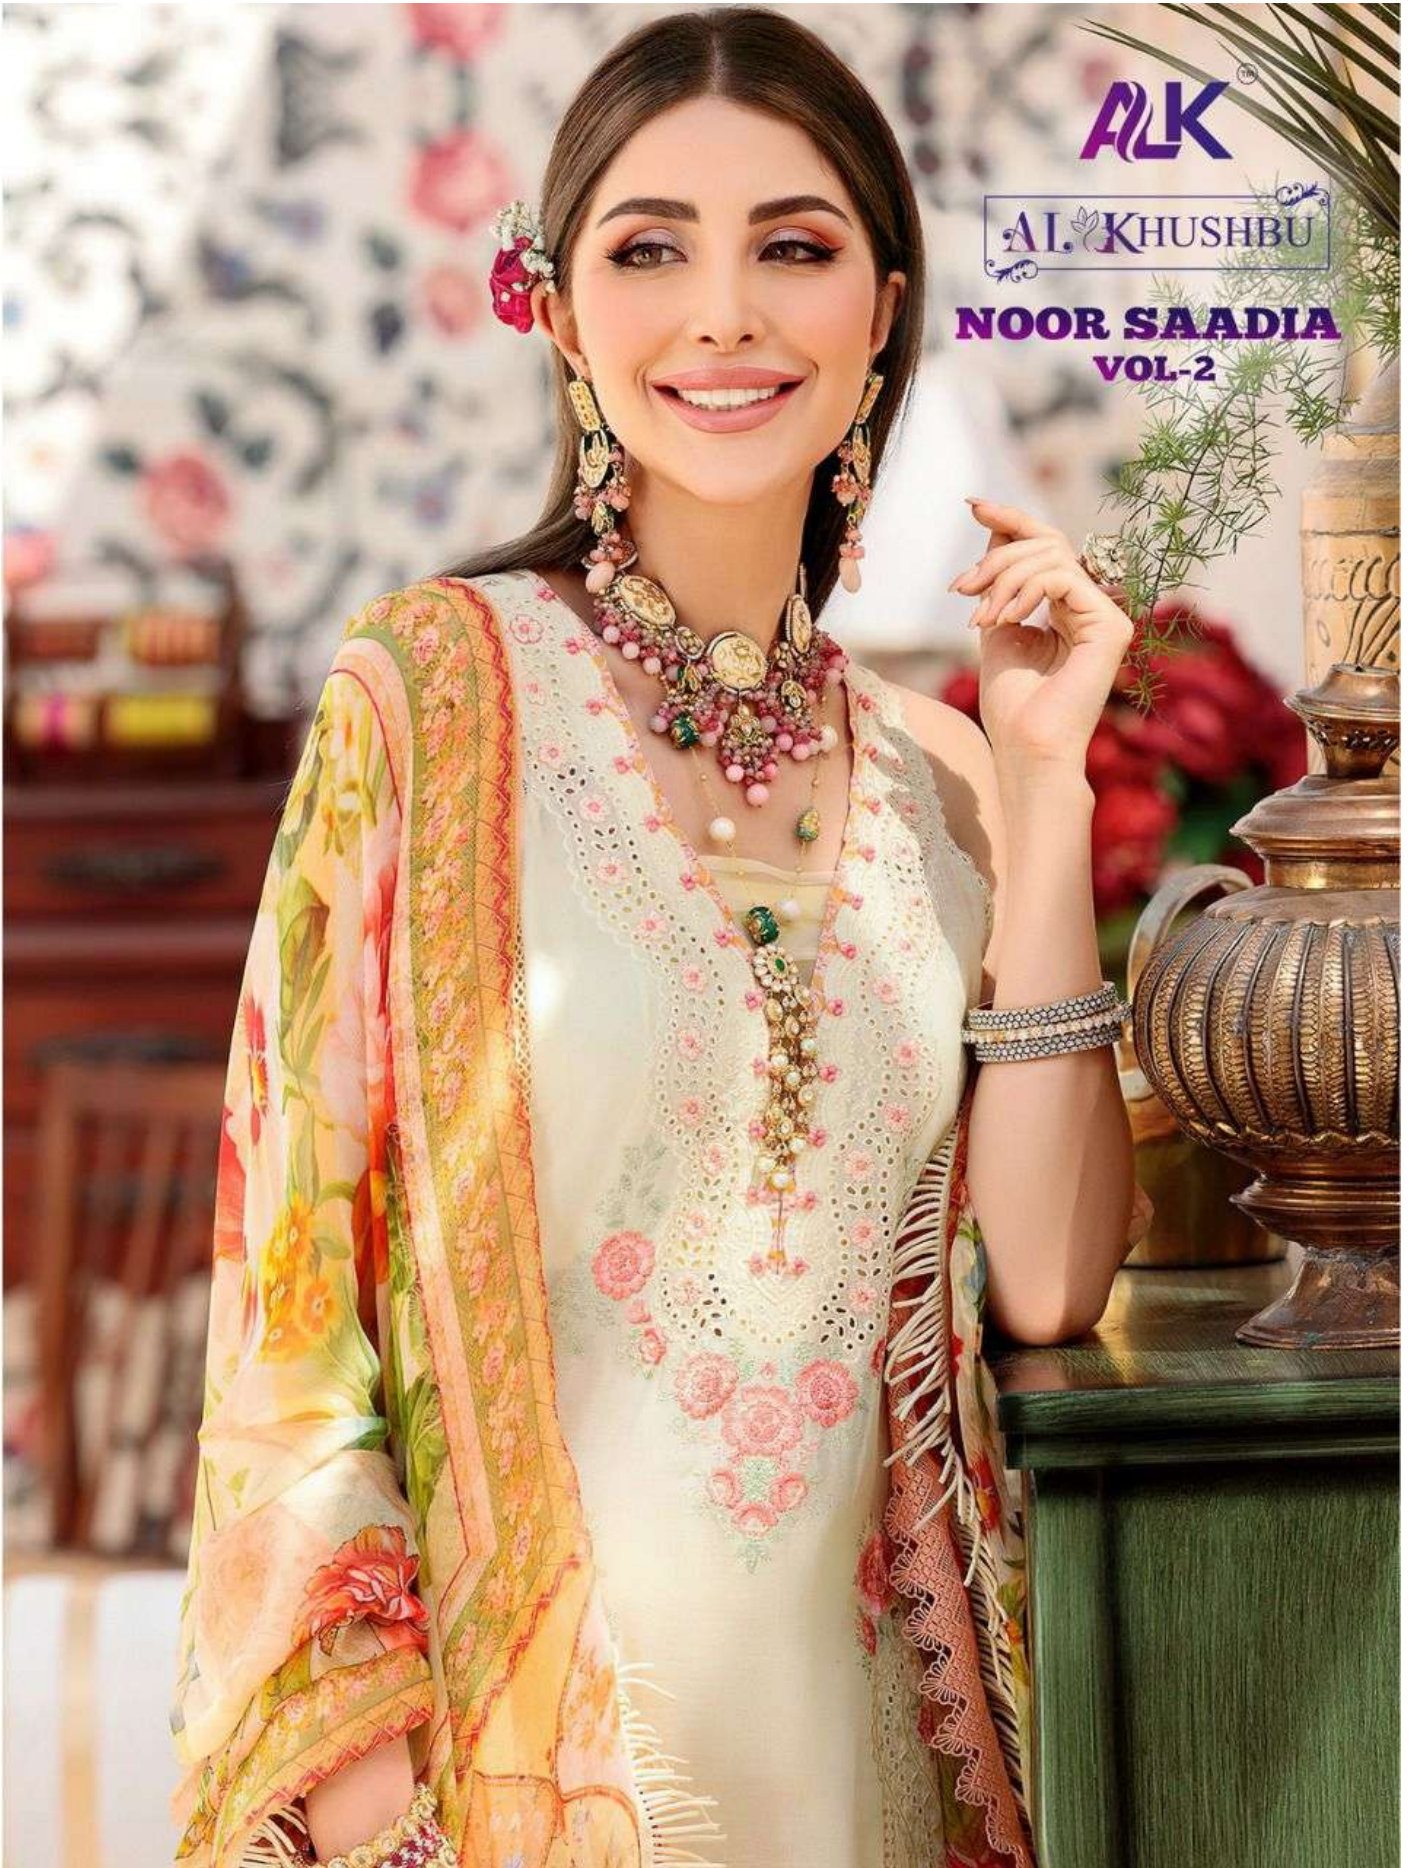

ALKTM

AL KHUSHBU

NOOR SAADIA
VOL-2

ALKTM

AL KHUSHBU

NOOR SAADIA
VOL-2

ALK

**NOOR
SAADIA VOL-2**

AL KHUSHBU

ALK D.NO.2091

TOP

Cambric Cotton With
Heavy Embroidery Work

BOTTOM-INNER

Semi Lawn

DUPATTA

Silver Siffone Printed

ALK

**NOOR
SAADIA VOL-2**

AL KHUSHBU

ALK D.NO.2092

TOP

Cambric Cotton With
Heavy Embroidery Work

BOTTOM-INNER

Semi Lawn

DUPATTA

Silver Siffone Printed

ALK

**NOOR
SAADIA VOL-2**

AL. KHUSHBU

ALK D.NO.2093

TOP

Cambric Cotton With
Heavy Embroidery Work