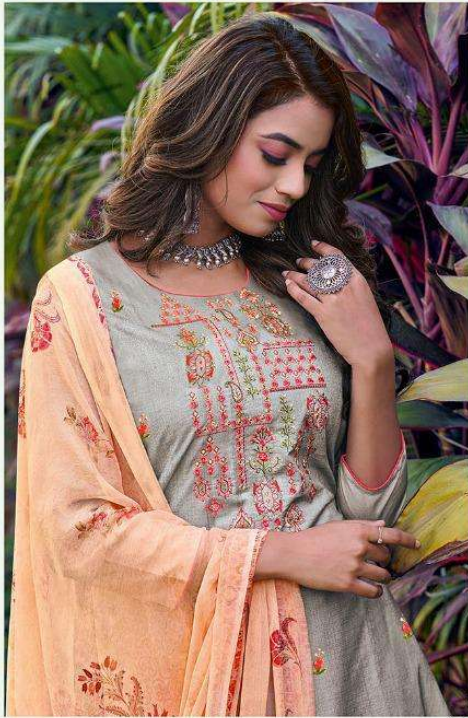

SIMAR®

IMMERSE YOURSELF IN UNEXPECTED, BRIGHT COLORS & TEXTURES 917