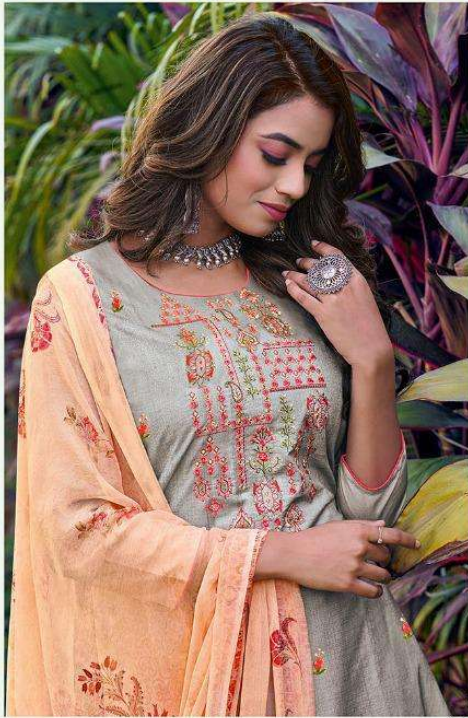

# SAAZ

STIMAR®

: TOP :

LAWN COTTON DIGITAL PRINT  
WITH EMBROIDREY WORK

: BOTTOM :

PURE COTTON SOLID DYED

: DUPATTA :

PURE CHIFFON DIGITAL PRINT

SIMAR®

919

STMAR®

918 DEFINE YOUR MOODS WITH DISTINCTIVE SILHOUETTES

SIMAR®

THIS SEASON LOOK UP WITH SOME TRULY INSPIRING & ELEGANTLY 920

SIMAR®

IMMERSE YOURSELF IN UNEXPECTED, BRIGHT COLORS & TEXTURES 917

SIMAR<sup>®</sup>  
918

THIS TRADITIONAL HUE GETS A WHOLE NEW LOOK

STIMAR®

916 DEFINE YOUR MOODS WITH DISTINCTIVE SILHOUETTES