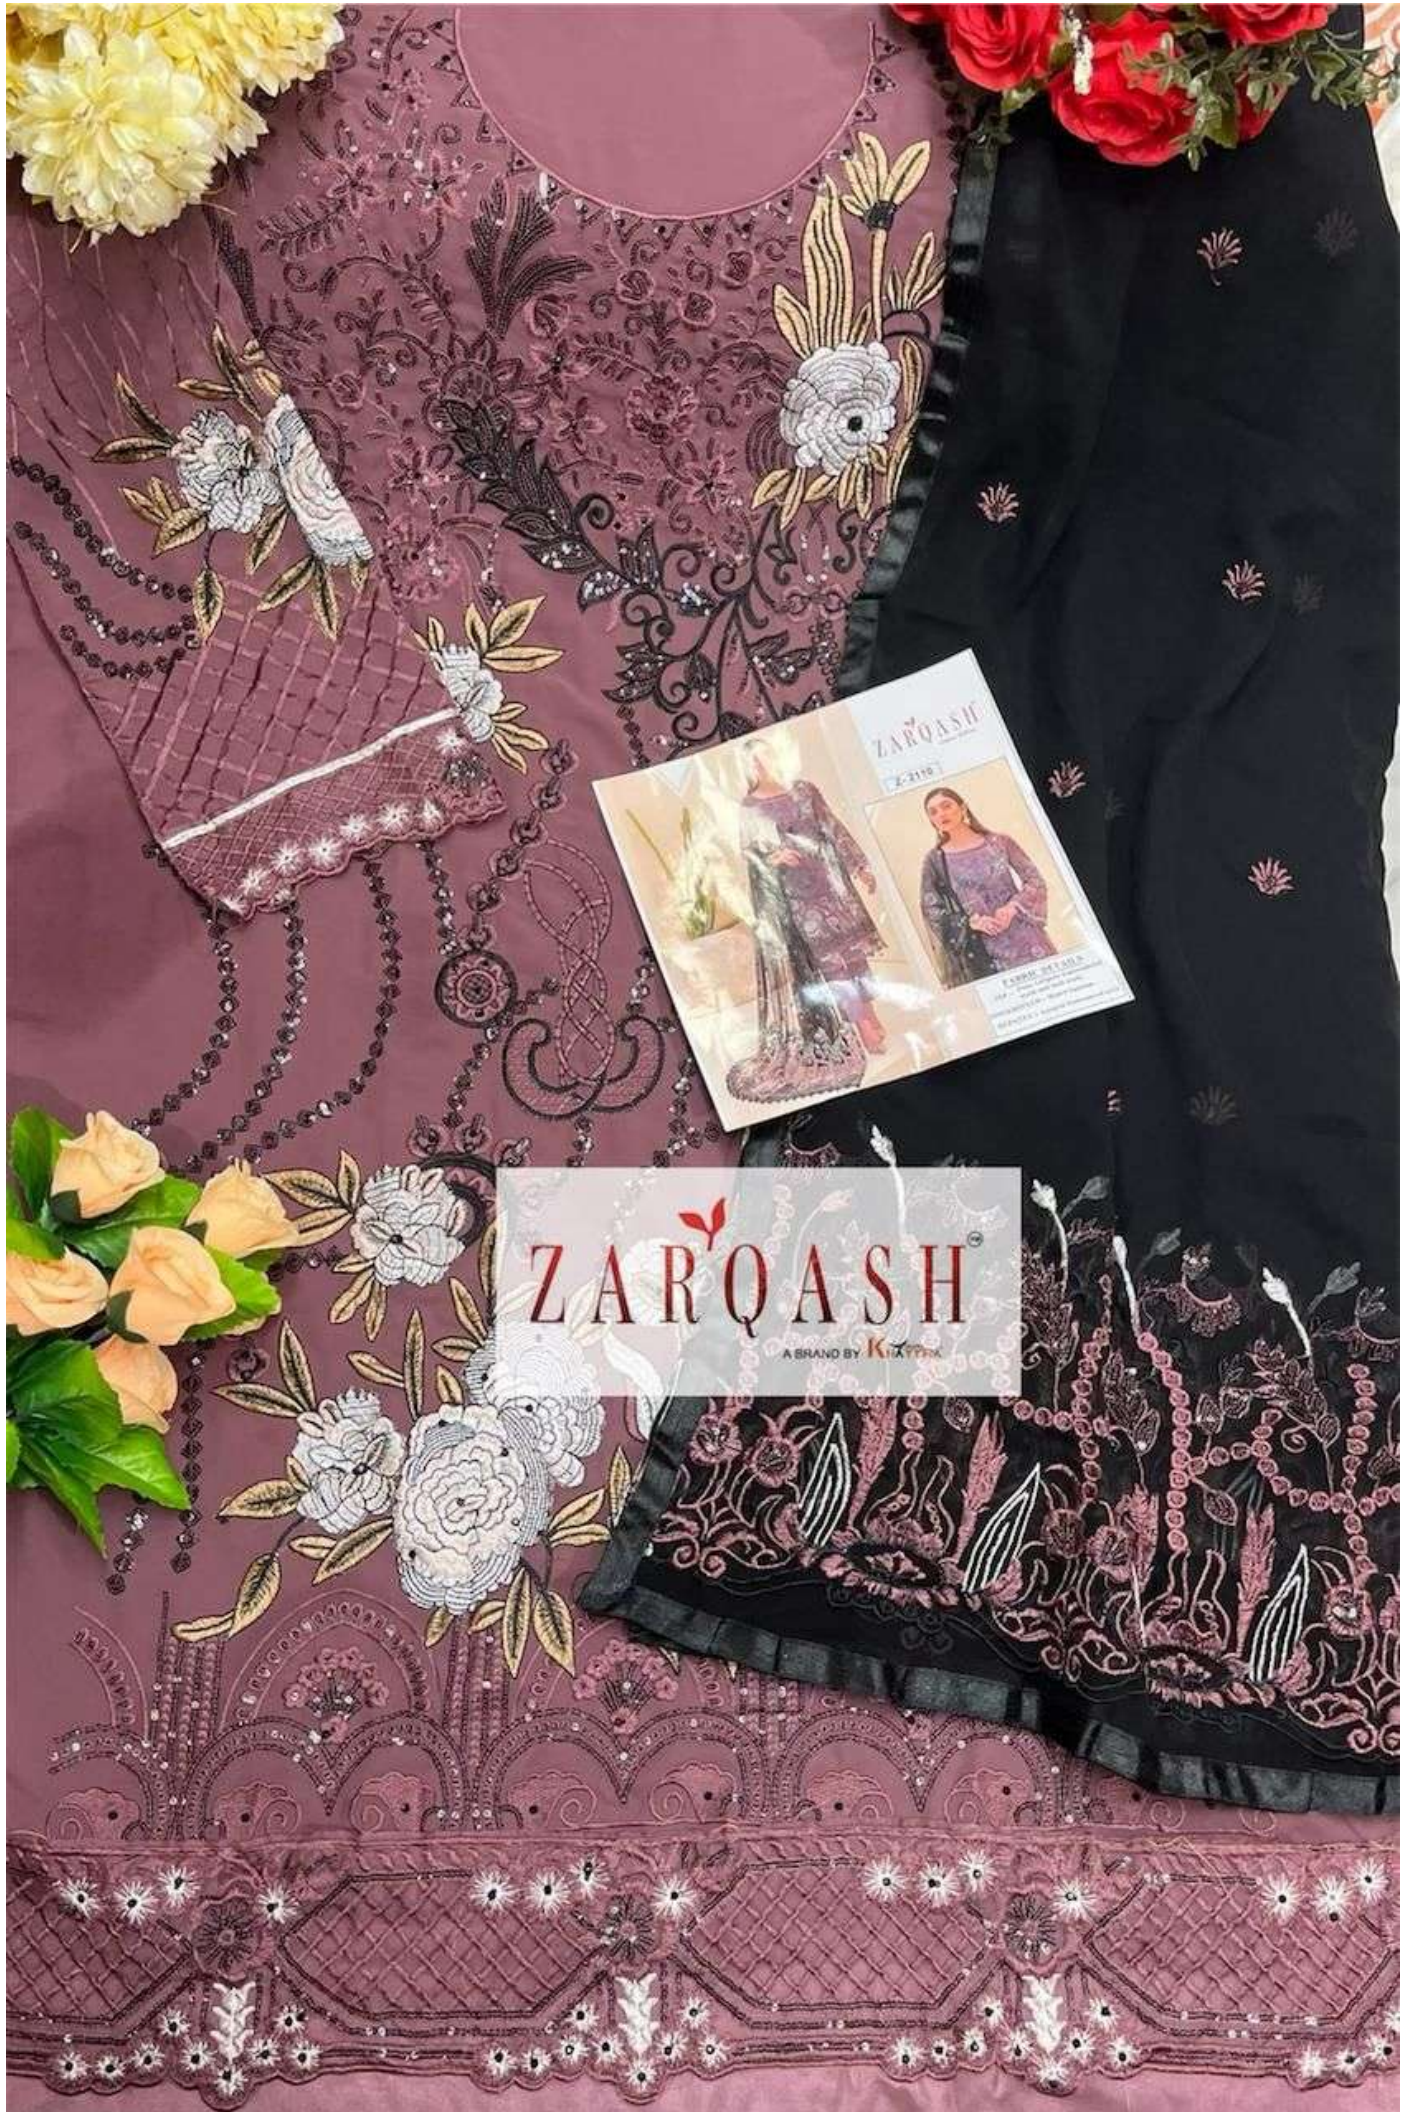

ZARQASH[®]
A BRAND BY KATYU[™]

RAMSHA-2110

Z-2110A

Z-2110-B

Z-2110-C

FABRIC DETAILS

TOP :- Foux Gorgette Embroidered work and moti work.
INNER/BOTTOM :- Heavy Santoon.
DUPATTA :- Gorgette Embroidered work.

ZARQASH®
A BRAND BY KATY™

RAMSHA-2110

ZARQASH[™]
A BRAND BY **KAYEKA**

Z- 2110-A

FABRIC DETAILS

TOP :- Foux Gorgette Embroidered work and moti work.

INNER/BOTTAM :- Heavy Santoon.

DUPATTA :- Gorgette Embroidered work.

ZARQASH®

A BRAND BY KHAZINA

ZARQASH[™]
A BRAND BY **KAYEKA**

Z- 2110-B

FABRIC DETAILS

TOP :- Foux Gorgette Embroidered work and moti work.

INNER/BOTTAM :- Heavy Santoon.

DUPATTA :- Gorgette Embroidered work.

ZARQASH
A BRAND BY KIZMET

ZARQASH[™]
A BRAND BY **KAYEKA**

Z- 2110-C

FABRIC DETAILS

TOP :- Foux Gorgette Embroidered work and moti work.

INNER/BOTTAM :- Heavy Santoon.

DUPATTA :- Gorgette Embroidered work.

ZARQASH
A BRAND BY KOTYIA