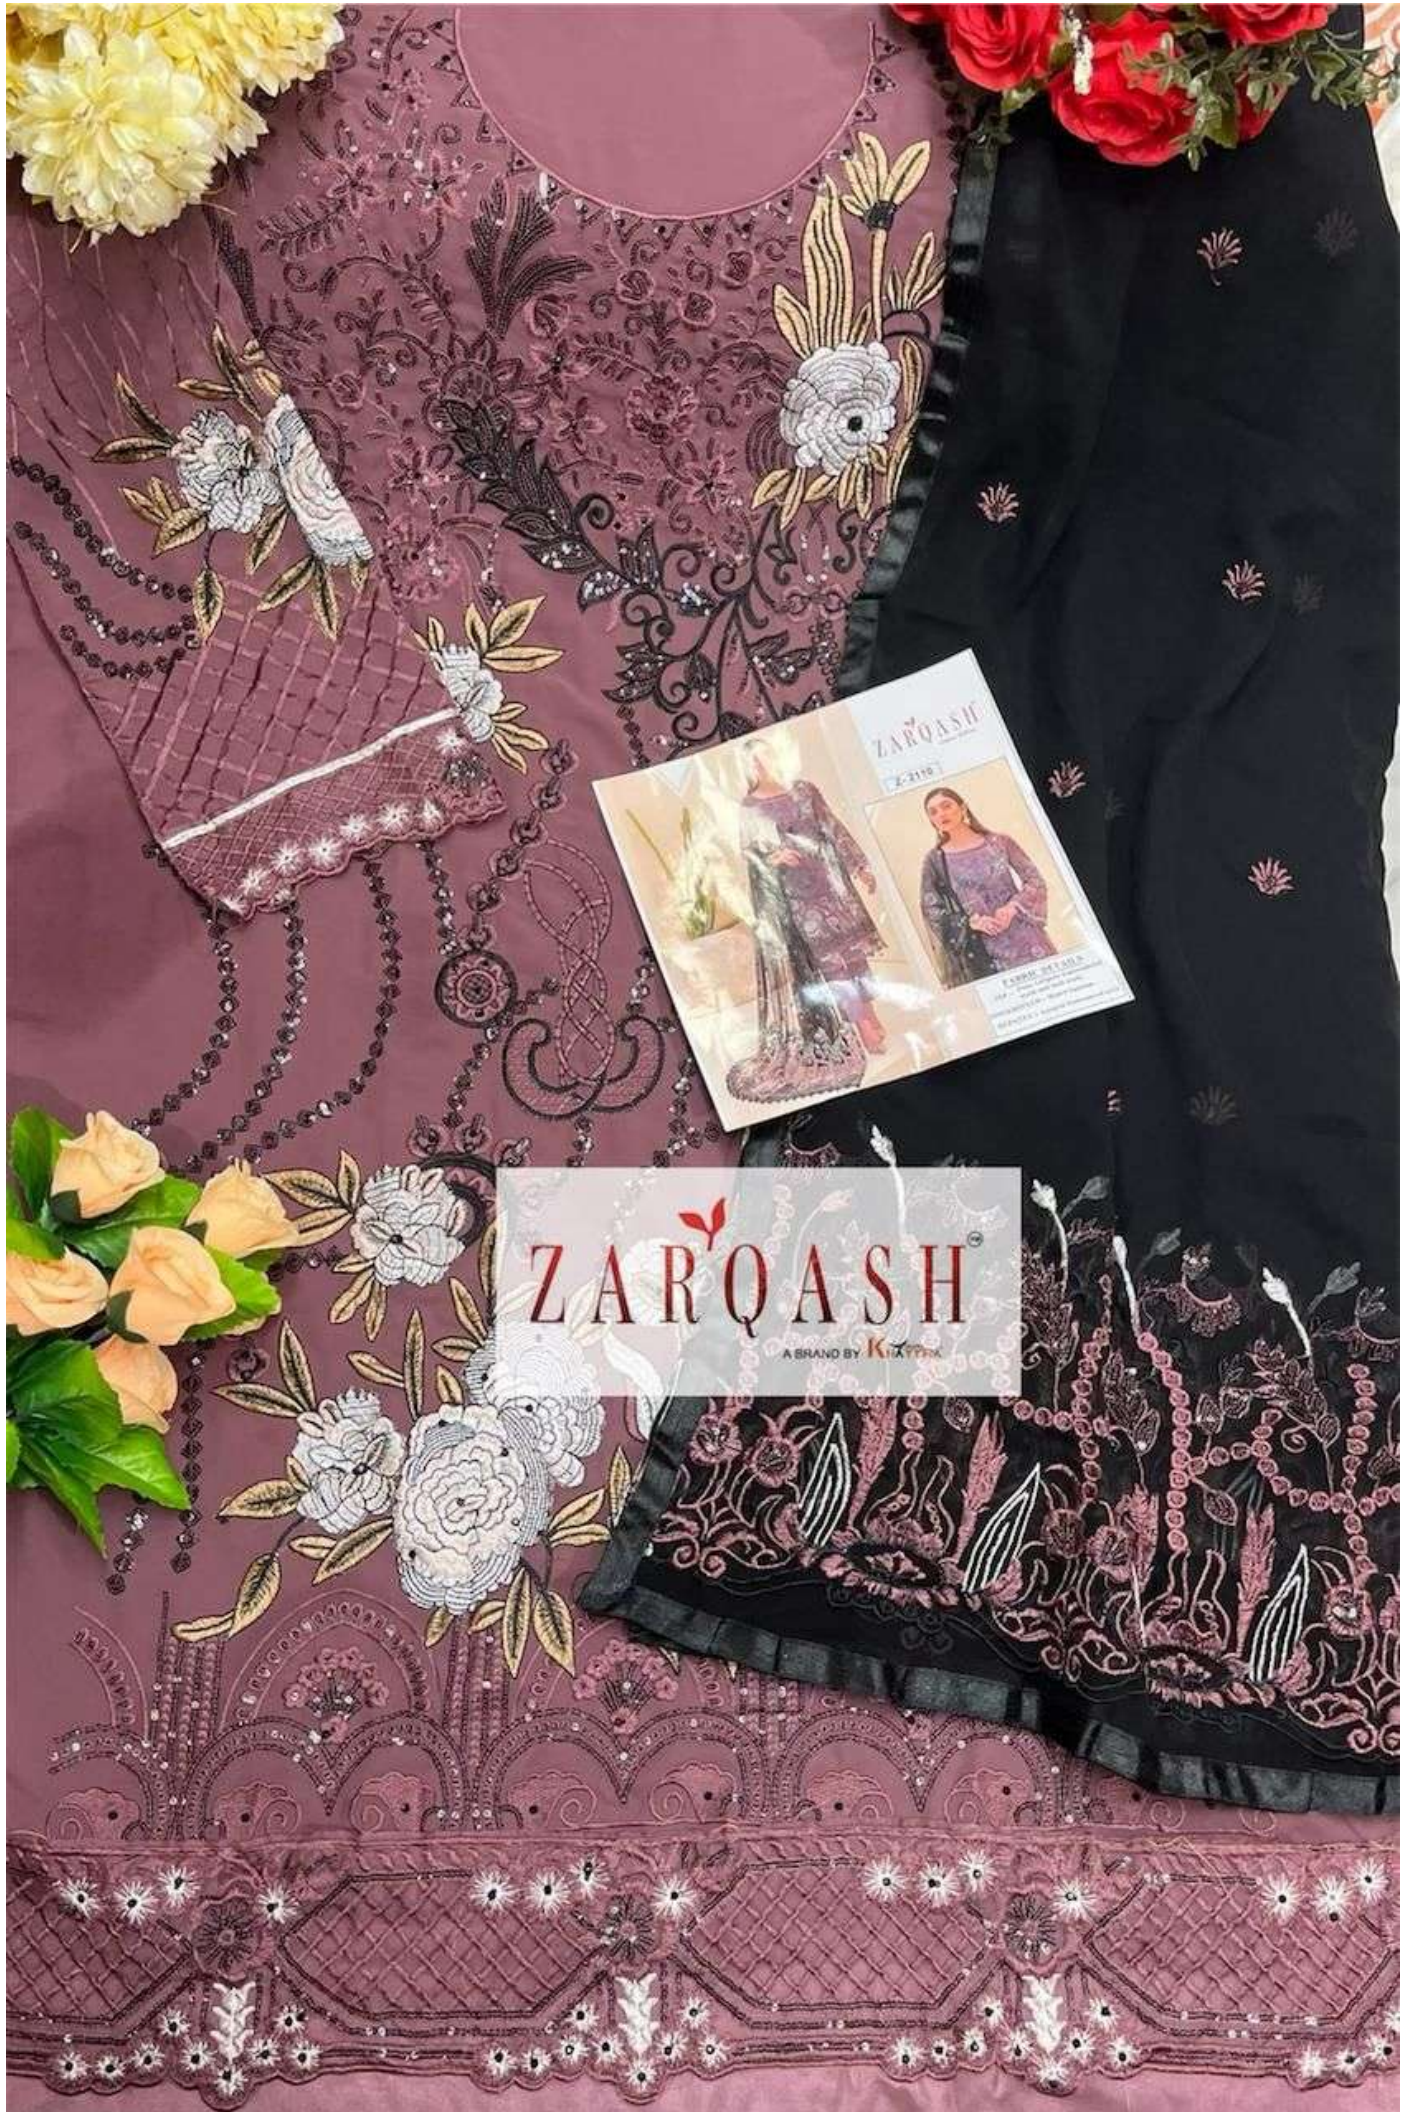

ZARQASH[®]
A BRAND BY KATYU[™]

RAMSHA-2110

Z-2110A

Z-2110-B

Z-2110-C

FABRIC DETAILS

TOP :- Foux Gorgette Embroidered work and moti work.
INNER/BOTTOM :- Heavy Santoon.
DUPATTA :- Gorgette Embroidered work.

ZARQASH[®]
A BRAND BY KATYU[™]

RAMSHA-2110

ZARQASH[™]
A BRAND BY **KAYEKA**

Z- 2110-A

FABRIC DETAILS

TOP :- Foux Gorgette Embroidered work and moti work.

INNER/BOTTAM :- Heavy Santoon.

DUPATTA :- Gorgette Embroidered work.

ZARQASH
A BRAND BY KHAJANA

ZARQASH[™]
A BRAND BY **KAYEKA**

Z- 2110-B

FABRIC DETAILS

TOP :- Foux Gorgette Embroidered work and moti work.

INNER/BOTTAM :- Heavy Santoon.

DUPATTA :- Gorgette Embroidered work.

ZARQASH
A BRAND BY KIZIYAH

ZARQASH[™]
A BRAND BY **KAYEKA**

Z- 2110-C

FABRIC DETAILS

TOP :- Foux Gorgette Embroidered work and moti work.

INNER/BOTTAM :- Heavy Santoon.

DUPATTA :- Gorgette Embroidered work.

ZARQASH
A BRAND BY KOTYIA