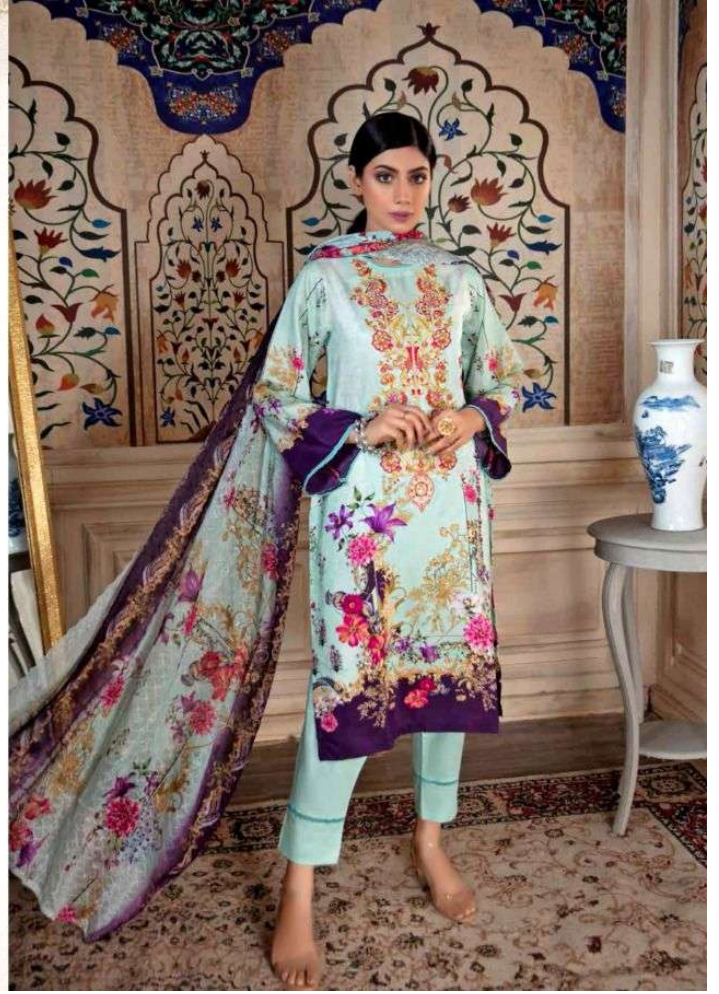

**Madhav**<sup>®</sup>  
Fashion

**MUMTAZ**  
karachi queen  
Vol.07

From the unique and distinct cool shades to beat the warmth, to the unique blends of drama on fabric, we bring forth the dresses that are a fashion statement on their own

**MUMTAZ**  
karachi queen

Style  
7006

Style.7001

Style.7002

Style.7003

Style.7004

Style.7005

Style.7006

TOP

**Pure cotton - 2.50 MTR.**

DUPATTA

**Mal-Mal cotton - 2.25 MTR.**

BOTTOM

**Pure Solid cotton - 2.0 MTR.**

**Madhav**<sup>®</sup>  
Fashion

**MUMTAZ**  
karachi queen  
Vol.07