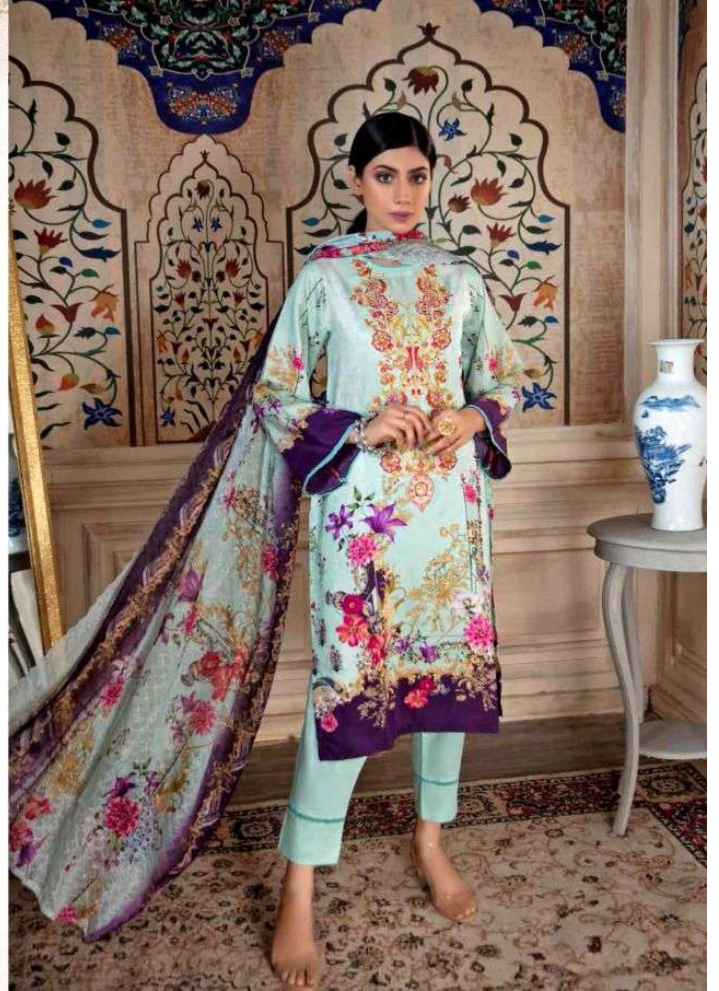

Madhav[®]
Fashion

MUMTAZ
karachi queen
Vol.07

From the unique and distinct cool shades to beat the warmth, to the unique blends of drama on fabric, we bring forth the dresses that are a fashion statement on their own

MUMTAZ
Karachi Queen

Style
7005

MUMTAZ
karachi queen

Style
7006

Style.7001

Style.7002

Style.7003

Style.7004

Style.7005

Style.7006

<p><u>TOP</u></p> <p>Pure cotton - 2.50 MTR.</p>
<p><u>DUPATTA</u></p> <p>Mal-Mal cotton - 2.25 MTR.</p>
<p><u>BOTTOM</u></p> <p>Pure Solid cotton - 2.0 MTR.</p>

Madhav[®]
Fashion

MUMTAZ
karachi queen
Vol.07