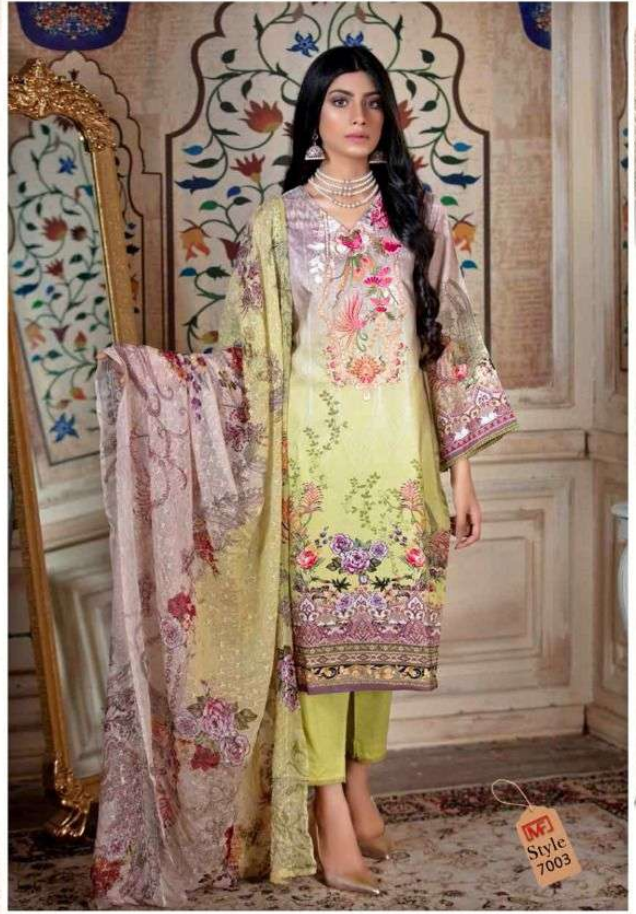

Madhav[®]
Fashion

MUMTAZ
karachi queen
Vol.07

From the unique and distinct cool shades to beat the warmth, to the unique blends of drama on fabric, we bring forth the dresses that are a fashion statement on their own

MUMTAZ
Karachi Queen

Style
7005

MUMTAZ
karachi queen

Style
7006

Style.7001

Style.7002

Style.7003

Style.7004

Style.7005

Style.7006

<p><u>TOP</u></p> <p>Pure cotton - 2.50 MTR.</p>
<p><u>DUPATTA</u></p> <p>Mal-Mal cotton - 2.25 MTR.</p>
<p><u>BOTTOM</u></p> <p>Pure Solid cotton - 2.0 MTR.</p>

Madhav[®]
Fashion

MUMTAZ
karachi queen
Vol.07