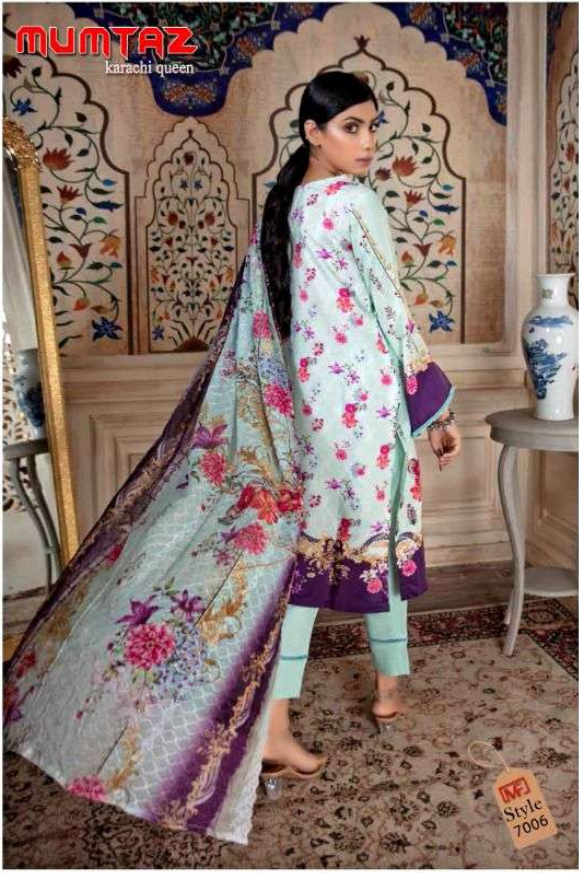

Madhav[®]
Fashion

MUMTAZ
karachi queen
Vol.07

From the unique and distinct cool shades to beat the warmth, to the unique blends of drama on fabric, we bring forth the dresses that are a fashion statement on their own

MUMTAZ
Karachi Queen

Style
7005

MUMTAZ
karachi queen

Style
7006

Style.7001

Style.7002

Style.7003

Style.7004

Style.7005

Style.7006

<p><u>TOP</u></p> <p>Pure cotton - 2.50 MTR.</p>
<p><u>DUPATTA</u></p> <p>Mal-Mal cotton - 2.25 MTR.</p>
<p><u>BOTTOM</u></p> <p>Pure Solid cotton - 2.0 MTR.</p>

Madhav[®]
Fashion

MUMTAZ
karachi queen
Vol.07