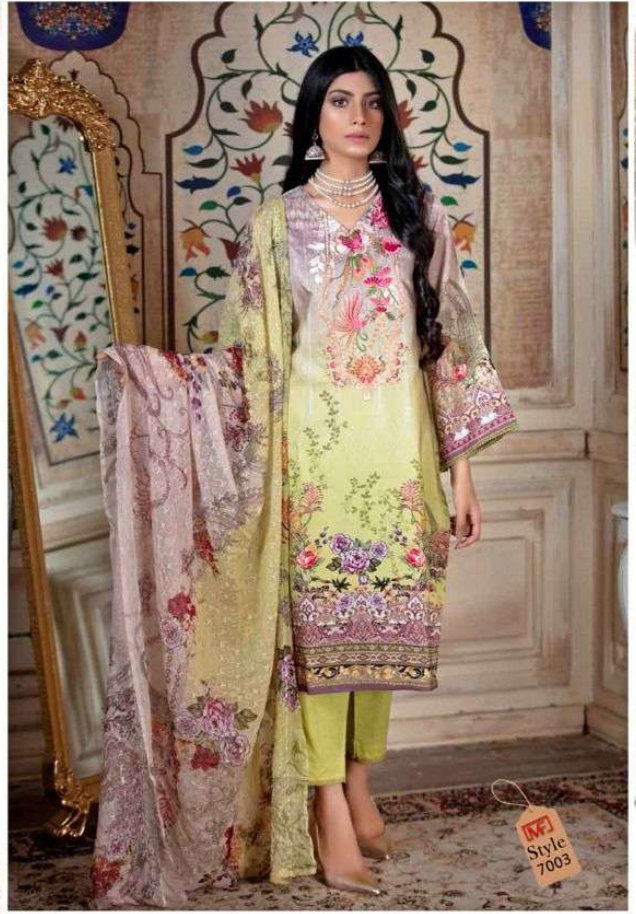

**Madhav**<sup>®</sup>  
Fashion

**MUMTAZ**  
karachi queen  
Vol.07

From the unique and distinct cool shades to beat the warmth, to the unique blends of drama on fabric, we bring forth the dresses that are a fashion statement on their own

**MUMTAZ**  
karachi queen

Style  
7006

Style.7001

Style.7002

Style.7003

Style.7004

Style.7005

Style.7006

TOP

**Pure cotton - 2.50 MTR.**

DUPATTA

**Mal-Mal cotton - 2.25 MTR.**

BOTTOM

**Pure Solid cotton - 2.0 MTR.**

**Madhav**<sup>®</sup>  
Fashion

**MUMTAZ**  
karachi queen  
Vol.07