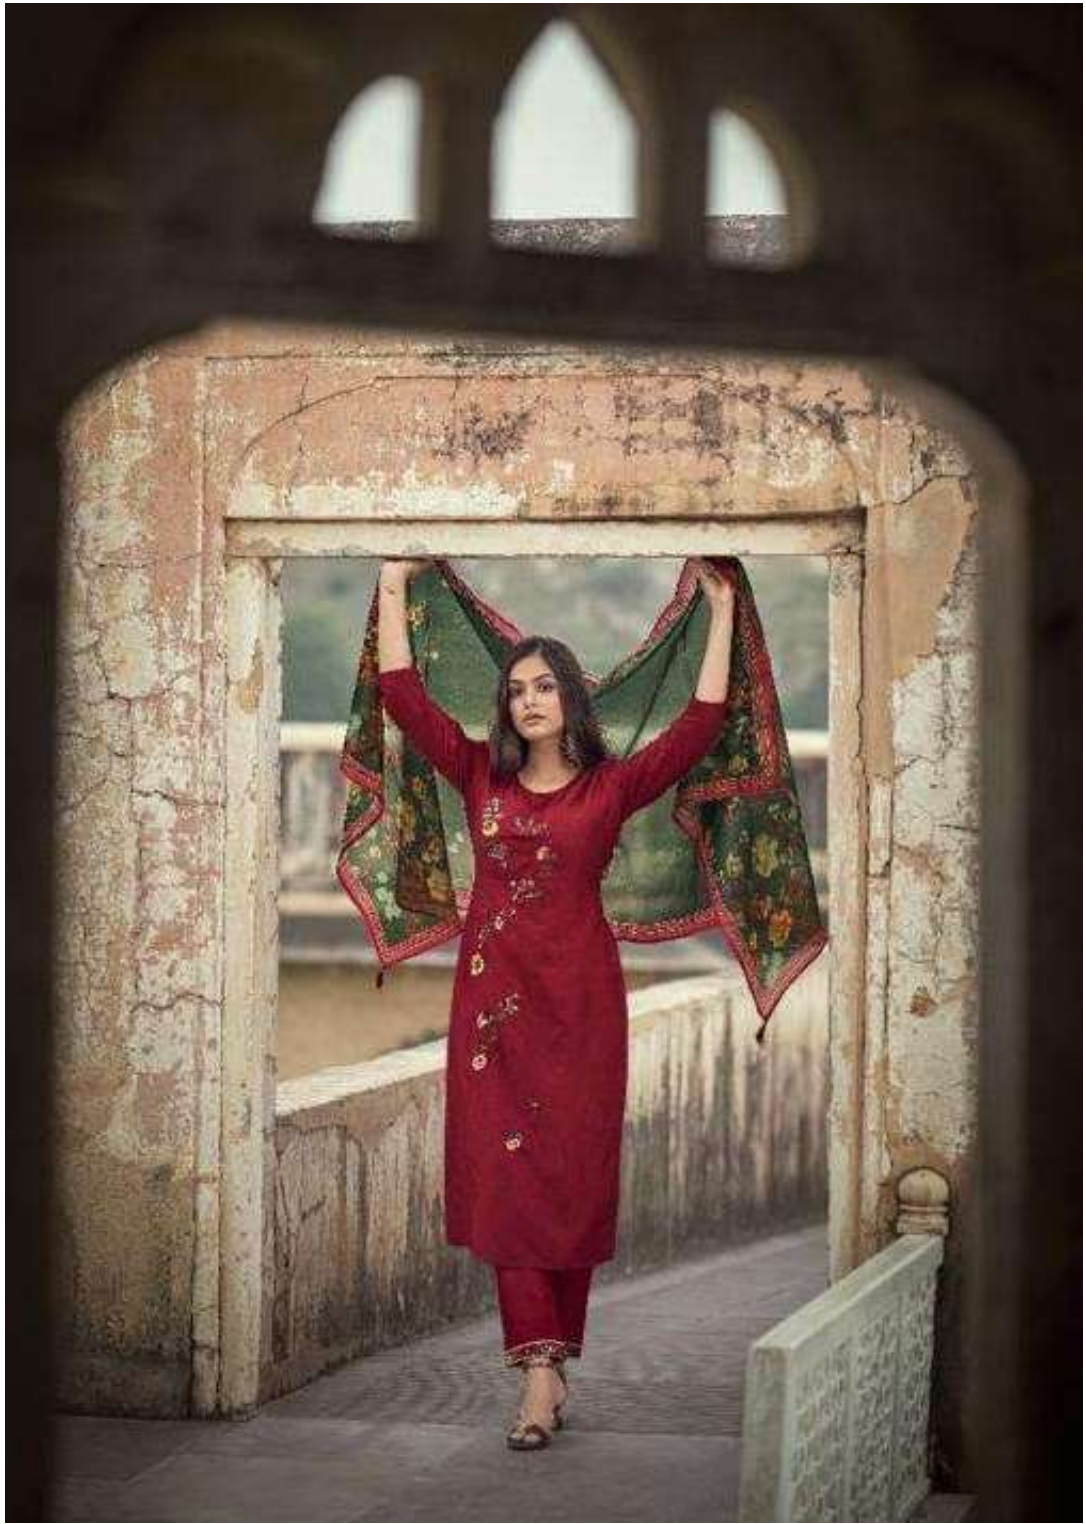

VINK®

FOR THE CELEBRATORY GIVE TO A STAMBUK W-CA VON FOMLE M

PEARL | STYLE : 1436

VINK®

| STYLE : 1431 |

| STYLE : 1432 |

| STYLE : 1433 |

| STYLE : 1434 |

| STYLE : 1435 |

| STYLE : 1436 |

Pearl

PEARL | STYLE : 1432

SOMEONE THAT DARES HER DRAWS ATTENTION, WHEREVER YOU GO.
WHATEVER YOU DO.

PEARL | STYLE : 1431

VINK®

PEARL | STYLE : 1435