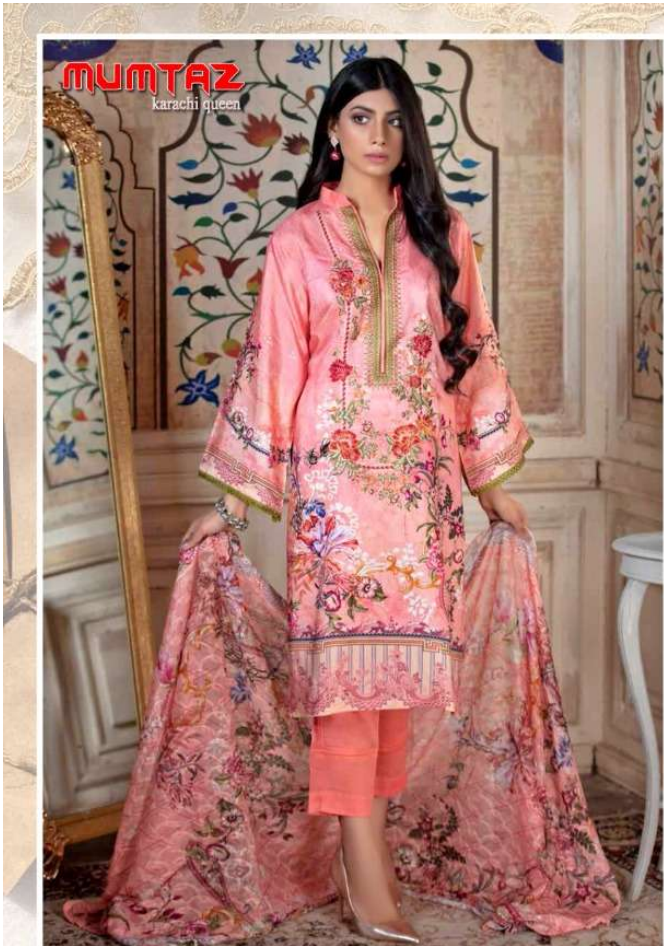

Madhav[®]
Fashion

MUMTAZ
karachi queen
Vol.07

Style.7001

Style.7002

Style.7003

Style.7004

Style.7005

Style.7006

<p><u>TOP</u></p> <p>Pure cotton - 2.50 MTR.</p>
<p><u>DUPATTA</u></p> <p>Mal-Mal cotton - 2.25 MTR.</p>
<p><u>BOTTOM</u></p> <p>Pure Solid cotton - 2.0 MTR.</p>

Madhav[®]
Fashion

MUMTAZ
karachi queen
Vol.07

Madhav[®]
Fashion

MUMTAZ
karachi queen
Vol.07

MUMTAZ
Karachi Queen

Style
7005

From the unique and distinct cool shades to beat the warmth, to the unique blends of drama on fabric, we bring forth the dresses that are a fashion statement on their own

MUMTAZ
karachi queen

Style
7006