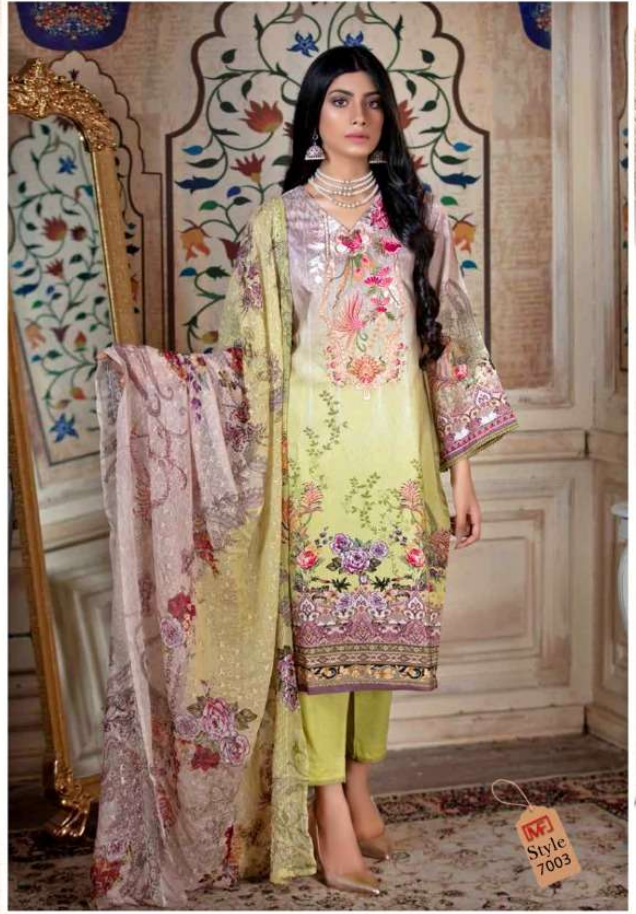

Madhav[®]
Fashion

MUMTAZ
karachi queen
Vol.07

Style.7001

Style.7002

Style.7003

Style.7004

Style.7005

Style.7006

<p><u>TOP</u></p> <p>Pure cotton - 2.50 MTR.</p>
<p><u>DUPATTA</u></p> <p>Mal-Mal cotton - 2.25 MTR.</p>
<p><u>BOTTOM</u></p> <p>Pure Solid cotton - 2.0 MTR.</p>

Madhav[®]
Fashion

MUMTAZ
karachi queen
Vol.07

Madhav[®]
Fashion

MUMTAZ
karachi queen
Vol.07

MUMTAZ
Karachi Queen

Style
7005

From the unique and distinct cool shades to beat the warmth, to the unique blends of drama on fabric, we bring forth the dresses that are a fashion statement on their own