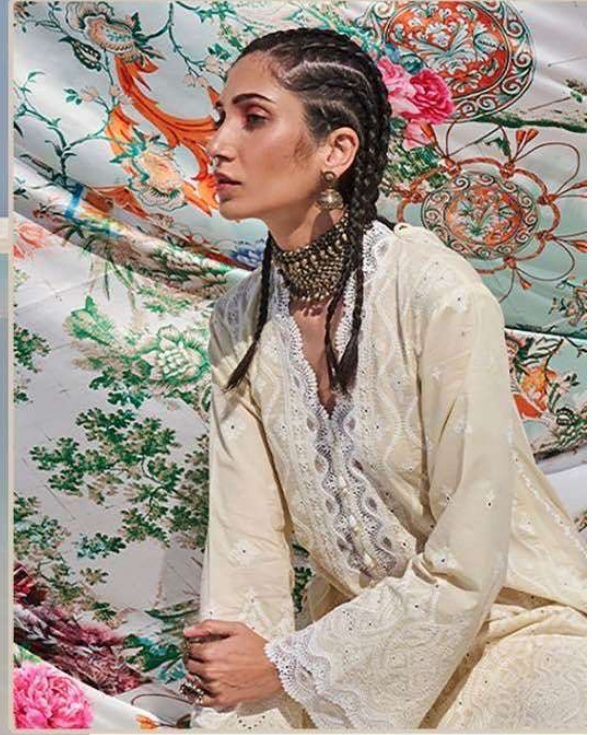

ZARQASH®
A BRAND BY **KATYUKA**

Z-2156

FEBRIC DETAILS

TOP :-COTTON EMBROIDERED

BOTTOM :- COTTON

DUPATTA :-Silk CHIFFON DIGITAL PRINT