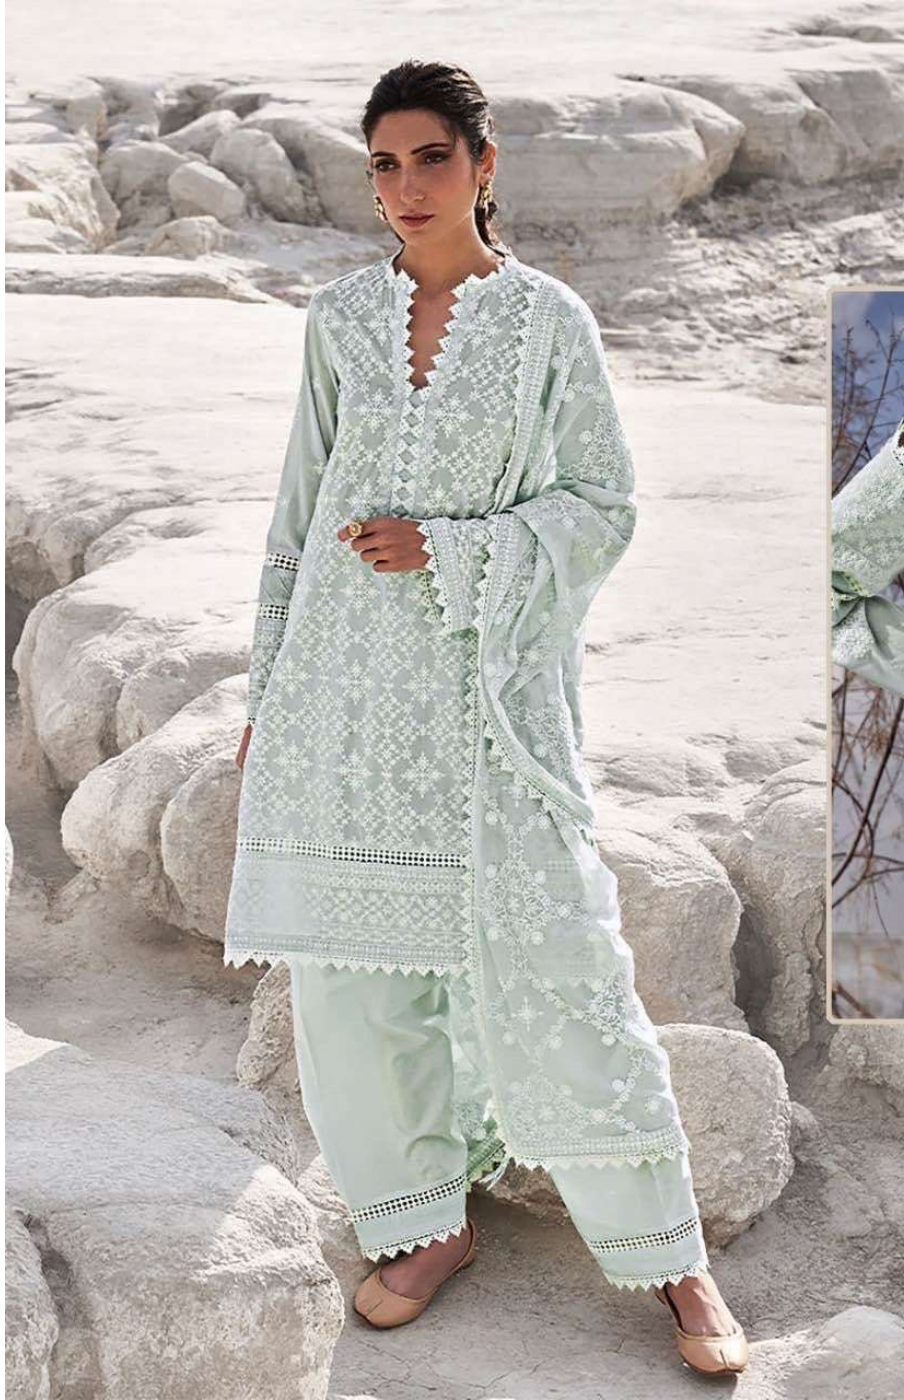

ZARQASH®
A BRAND BY **KATYUKA**

Z-2159

FEBRIC DETAILS

TOP :-COTTON EMBROIDERED

BOTTOM :- COTTON

DUPATTA :-NAZHEN WITH EMBROIDERY