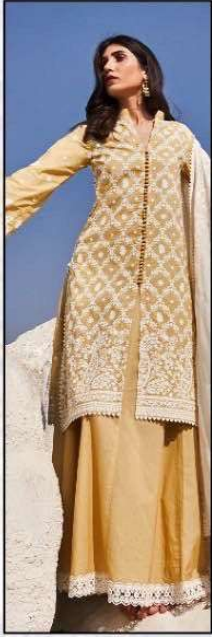

LAWANKARI VOL 24 by ZARQASH

ZARQASH®

Z-2155