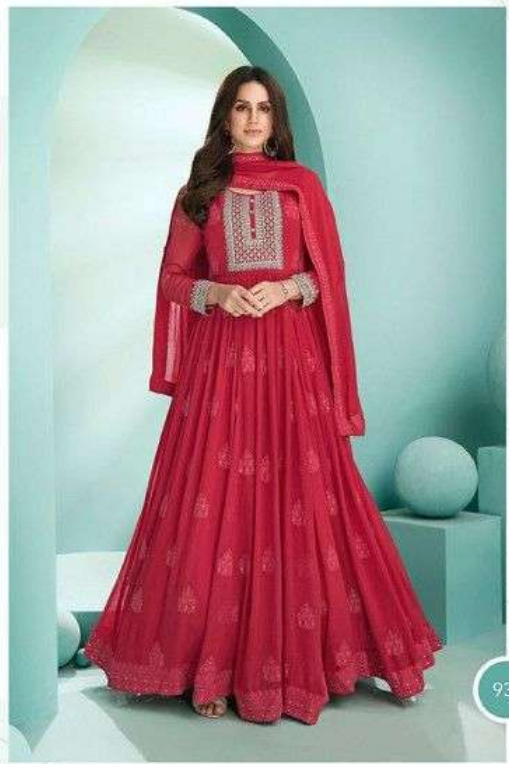

KALPI

SAJAWAT
CREATION

KALPI

SAJAWAT
CREATION

Makes beauty more and more attractive and boosts self-confidence.

932

The red color and embroidery make her more attractive.

931