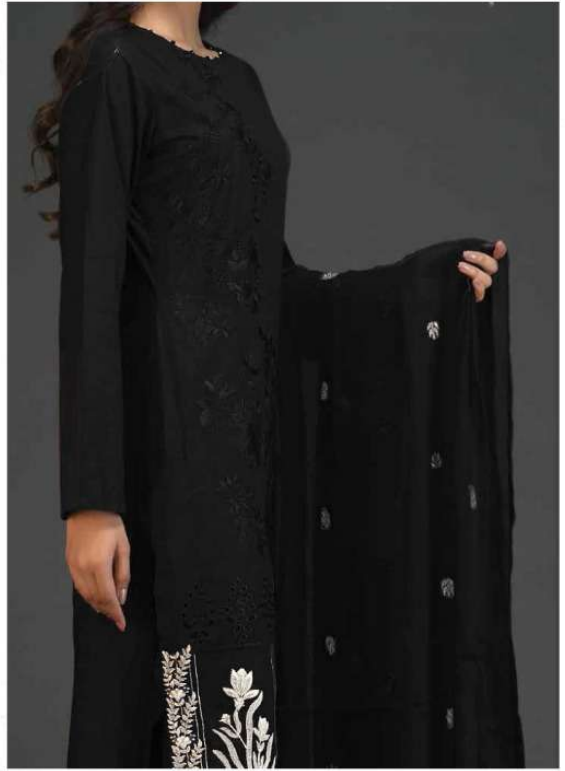

KEVALFAB

BLACK & WHITE

KEVALFAB

BLACK & WHITE

COLLECTION  
EMBROIDERY WORK

KEVALFAB

BLACK & WHITE

HEAVY EMBROIDERY  
BLACK & WHITE  
COLLECTION  
EMBROIDERY WORK

D.1154

EXPORT QUALITY  
HEAVY COTTON COLLECTION  
100% COTTON  
BOTTOM  
HEAVY EXPORT QUALITY  
COTTON(2.20MTR)  
HEAVY COTTON DUPATTA WORK  
80X100 PURE MUL MUL

HEAVY EMBROIDERY  
BLACK & WHITE  
COLLECTION  
EMBROIDERY WORK

D.1151

EXPORT QUALITY  
HEAVY COTTON COLLECTION  
100% COTTON

BOTTOM  
HEAVY EXPORT QUALITY  
COTTON(2.20MTR)

HEAVY COTTON DUPATTA WORK  
80X100 PURE MUL MUL

HEAVY EMBROIDERY  
BLACK & WHITE  
COLLECTION  
EMBROIDERY WORK