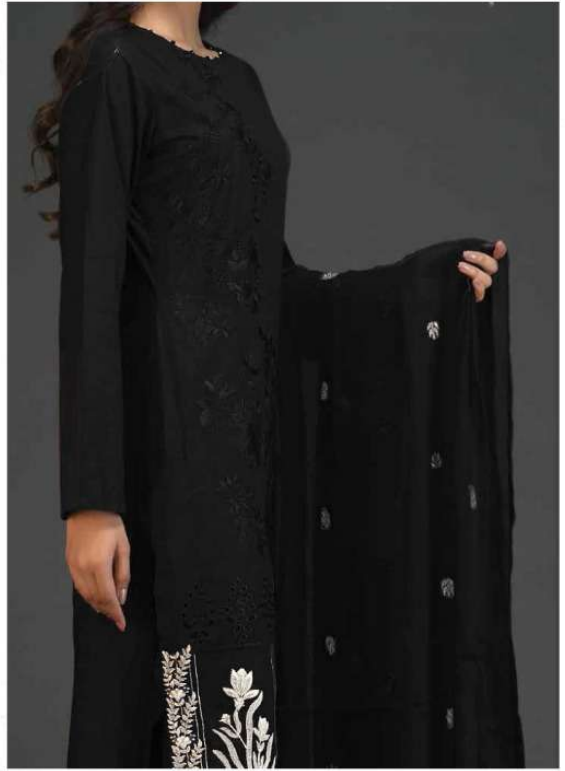

KEVALFAB

BLACK & WHITE

KEVALFAB

BLACK & WHITE

COLLECTION
EMBROIDERY WORK

KEVALFAB

BLACK & WHITE

HEAVY EMBROIDERY
BLACK & WHITE
COLLECTION
EMBROIDERY WORK

D.1154

EXPORT QUALITY
HEAVY COTTON COLLECTION
100% COTTON
BOTTOM
HEAVY EXPORT QUALITY
COTTON(2.20MTR)
HEAVY COTTON DUPATTA WORK
80X100 PURE MUL MUL

HEAVY EMBROIDERY
BLACK & WHITE
COLLECTION
EMBROIDERY WORK

D.1151

EXPORT QUALITY
HEAVY COTTON COLLECTION
100% COTTON

BOTTOM
HEAVY EXPORT QUALITY
COTTON(2.20MTR)

HEAVY COTTON DUPATTA WORK
80X100 PURE MUL MUL

HEAVY EMBROIDERY
BLACK & WHITE
COLLECTION
EMBROIDERY WORK