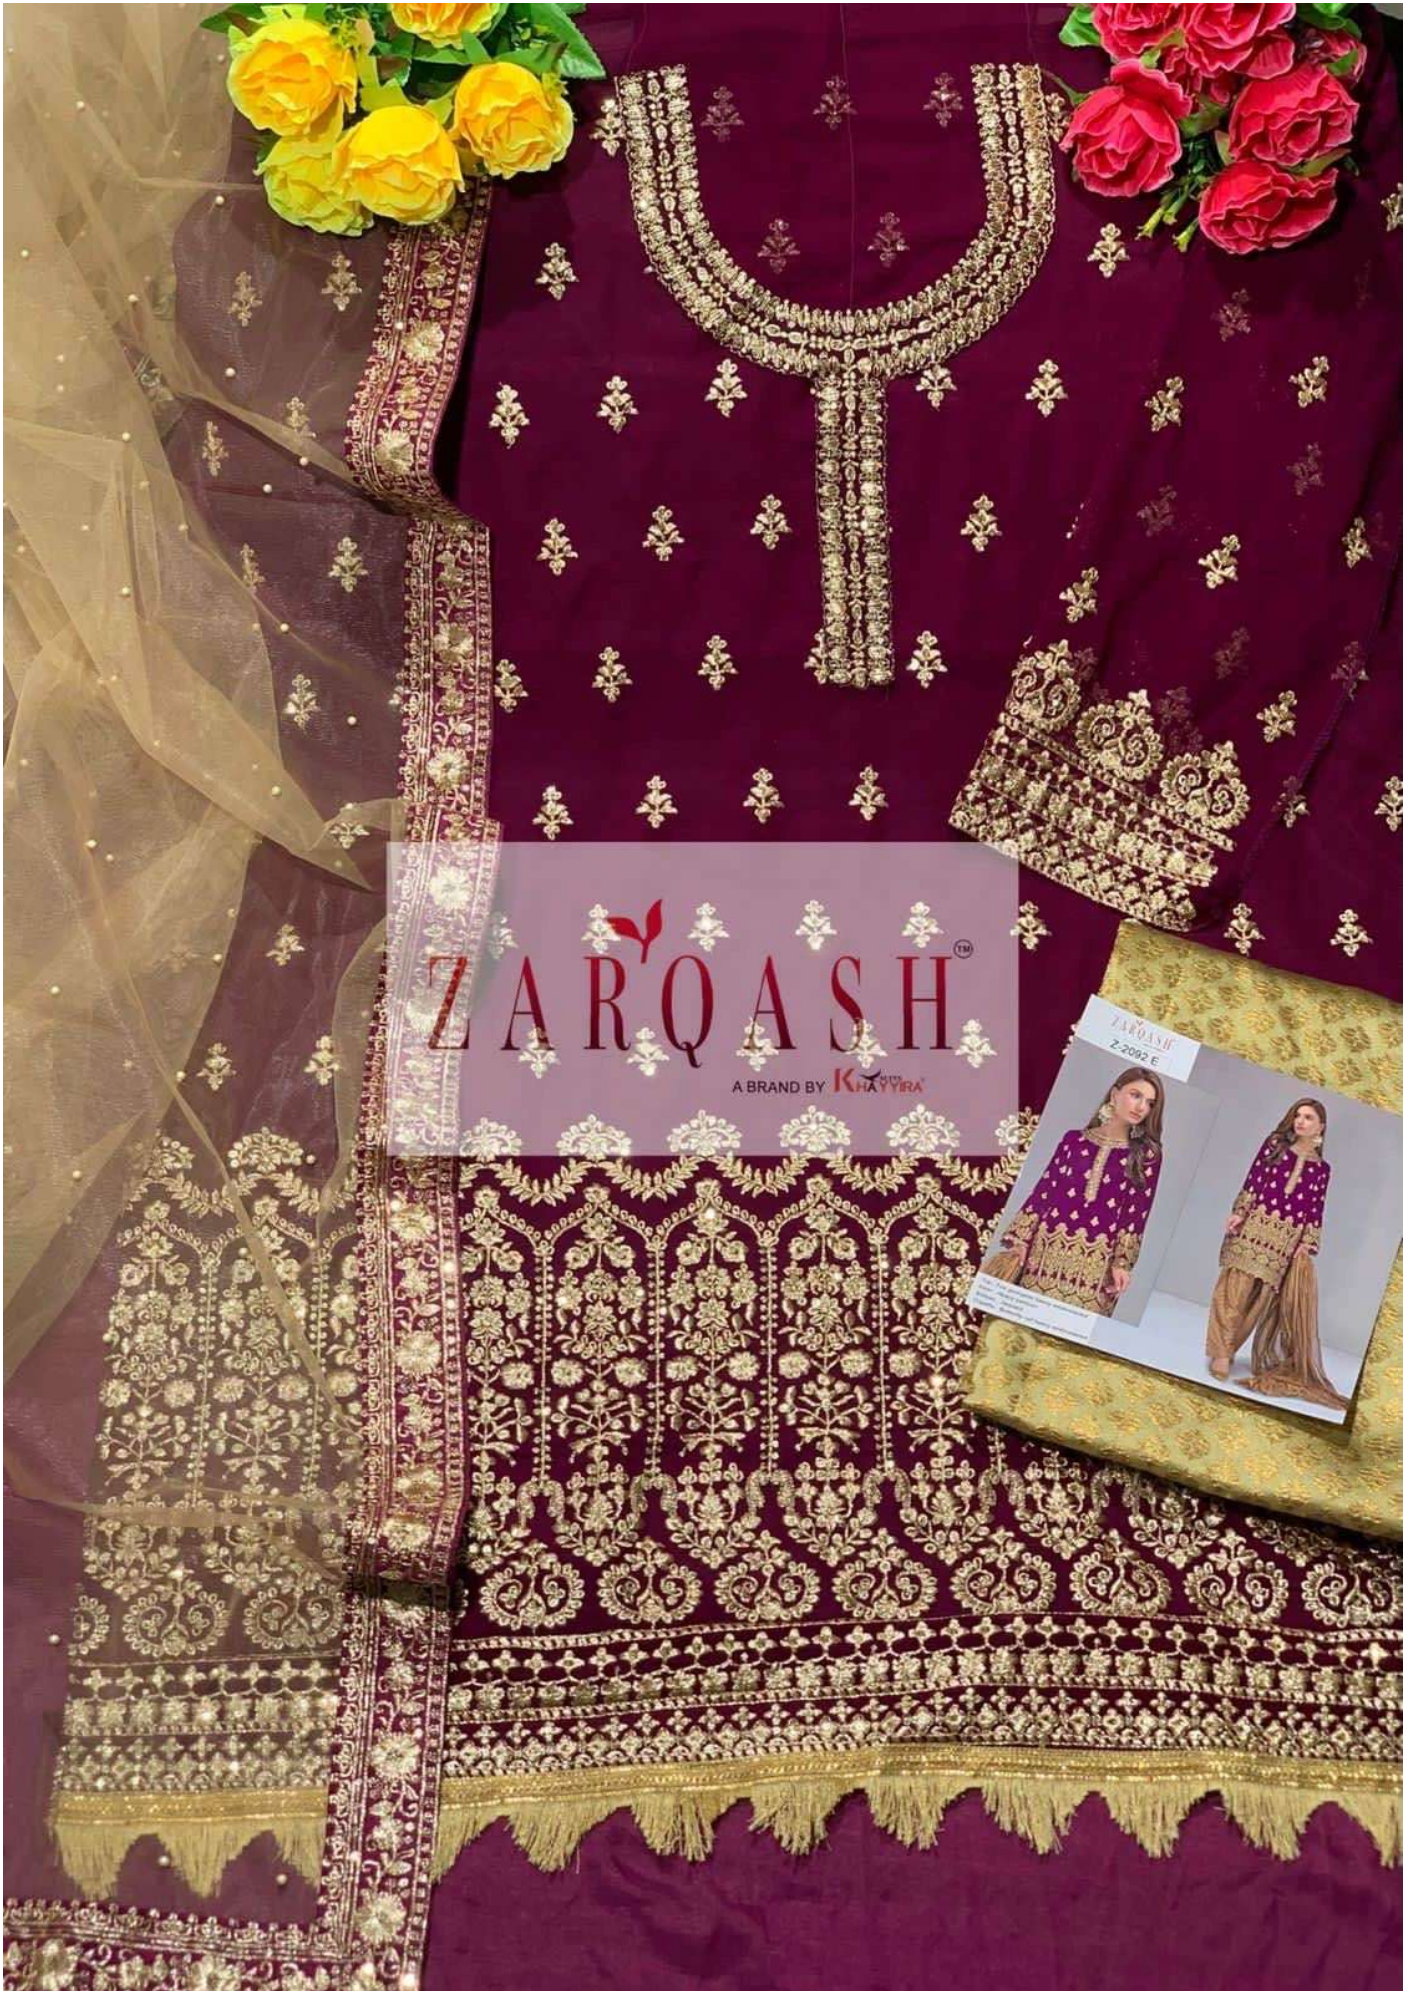

ZARQASH®
A BRAND BY KOTYARD

Z-2092 A

Top - Fox georgette heavy embroidered
Inner - Heavy santoon
Bottom - Jaquard
Dupatta - Butterfly net heavy embroidered

ZARQASH®
A BRAND BY KOTYARD

Z-2092 D

Top - Fox georgette heavy embroidered
Inner - Heavy santoon
Bottom - Jaquard
Dupatta - Butterfly net heavy embroidered

ZARQASH[®]
A BRAND BY KINXTM

Mariya . B
Royal Soiree

Z-2092 A

Z-2092 B

Z-2092 C

Z-2092 D

Z-2092 E

Top - Fox georgette heavy embroidered
Inner - Heavy santoon
Bottom - Jaquard
Dupatta - Butterfly net heavy embroidered

ZARQASHTM
A BRAND BY KHAYYARA

ZARQASH®
A BRAND BY KOTYARD

Z-2092 B

Top - Fox georgette heavy embroidered
Inner - Heavy santoon
Bottom - Jaquard
Dupatta - Butterfly net heavy embroidered

ZARQASHTM
A BRAND BY KHAJURA

ZARQASHTM
A BRAND BY KHAYYARA

ZARQASH
Z-2092 D

ZARQASH®
A BRAND BY KOTYARD

Z-2092 C

Top - Fox georgette heavy embroidered
Inner - Heavy santoon
Bottom - Jaquard
Dupatta - Butterfly net heavy embroidered

ZARQASHTM
A BRAND BY NAYYIRA