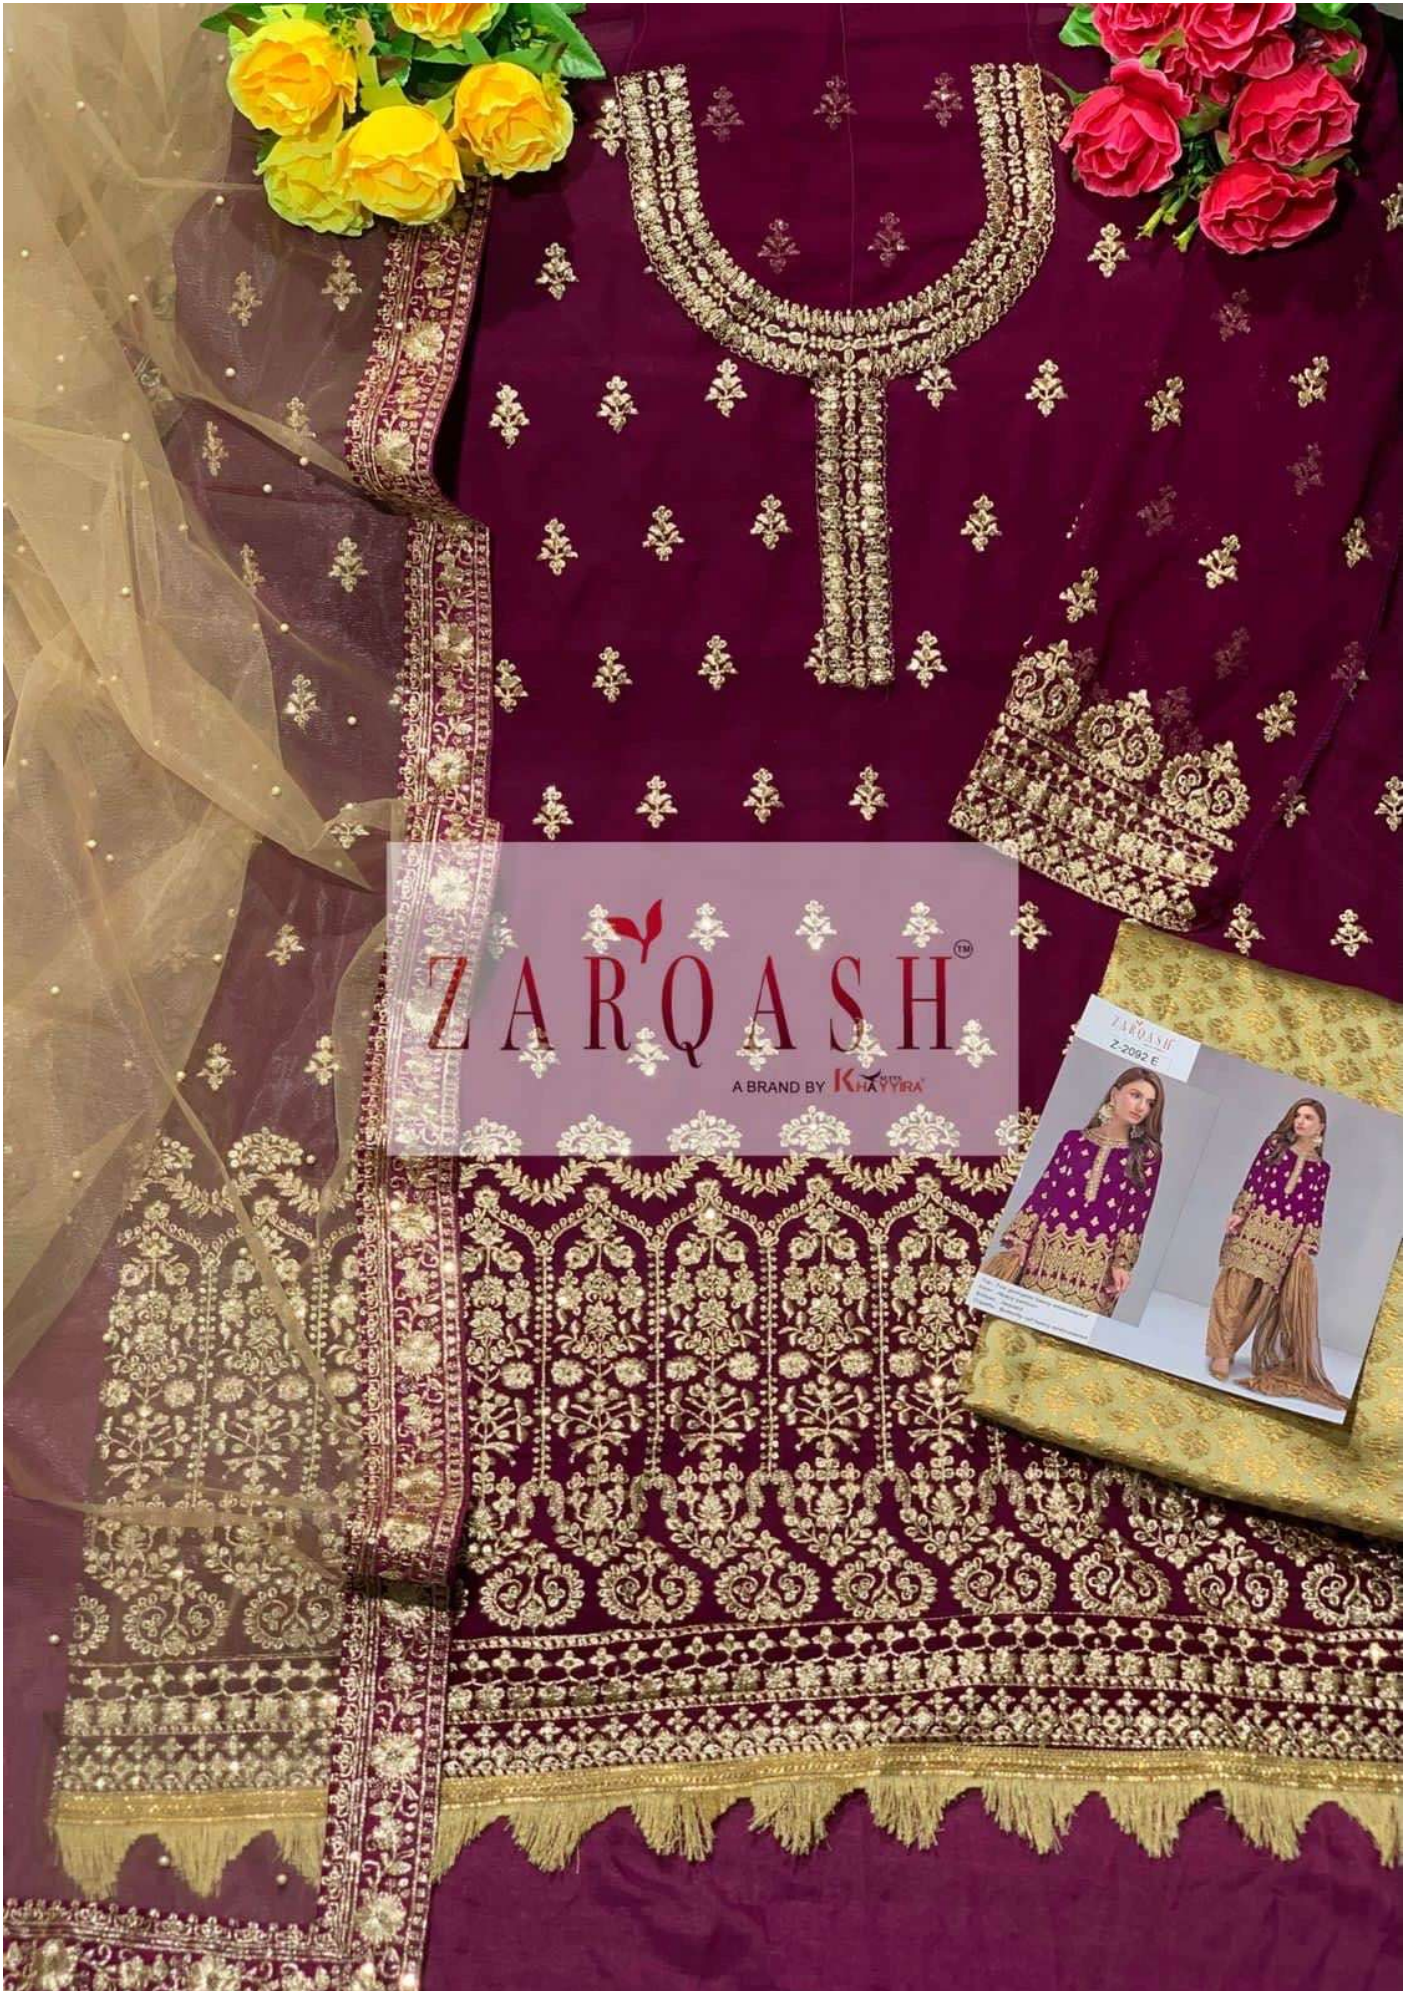

ZARQASH®
A BRAND BY KOTYOUNG

Z-2092 A

Top - Fox georgette heavy embroidered
Inner - Heavy santoon
Bottom - Jaquard
Dupatta - Butterfly net heavy embroidered

ZARQASH®
A BRAND BY KOTYAYOO

Z-2092 D

Top - Fox georgette heavy embroidered
Inner - Heavy santoon
Bottom - Jaquard
Dupatta - Butterfly net heavy embroidered

ZARQASH[®]
A BRAND BY KIX7 INC

Mariya . B
Royal Soiree

Z-2092 A

Z-2092 B

Z-2092 C

Z-2092 D

Z-2092 E

Top - Fox georgette heavy embroidered
Inner - Heavy santoon
Bottom - Jaquard
Dupatta - Butterfly net heavy embroidered

ZARQASH[®]
A BRAND BY KHAYYARA

ZARQASH®
A BRAND BY KOTYARD

Z-2092 B

Top - Fox georgette heavy embroidered
Inner - Heavy santoon
Bottom - Jaquard
Dupatta - Butterfly net heavy embroidered

ZARQASHTM
A BRAND BY KHA VERA

ZARQASHTM
A BRAND BY KHAYYARA

ZARQASH®
A BRAND BY KOTYARD

Z-2092 C

Top - Fox georgette heavy embroidered
Inner - Heavy santoon
Bottom - Jaquard
Dupatta - Butterfly net heavy embroidered

ZARQASHTM
A BRAND BY NAYYIRA