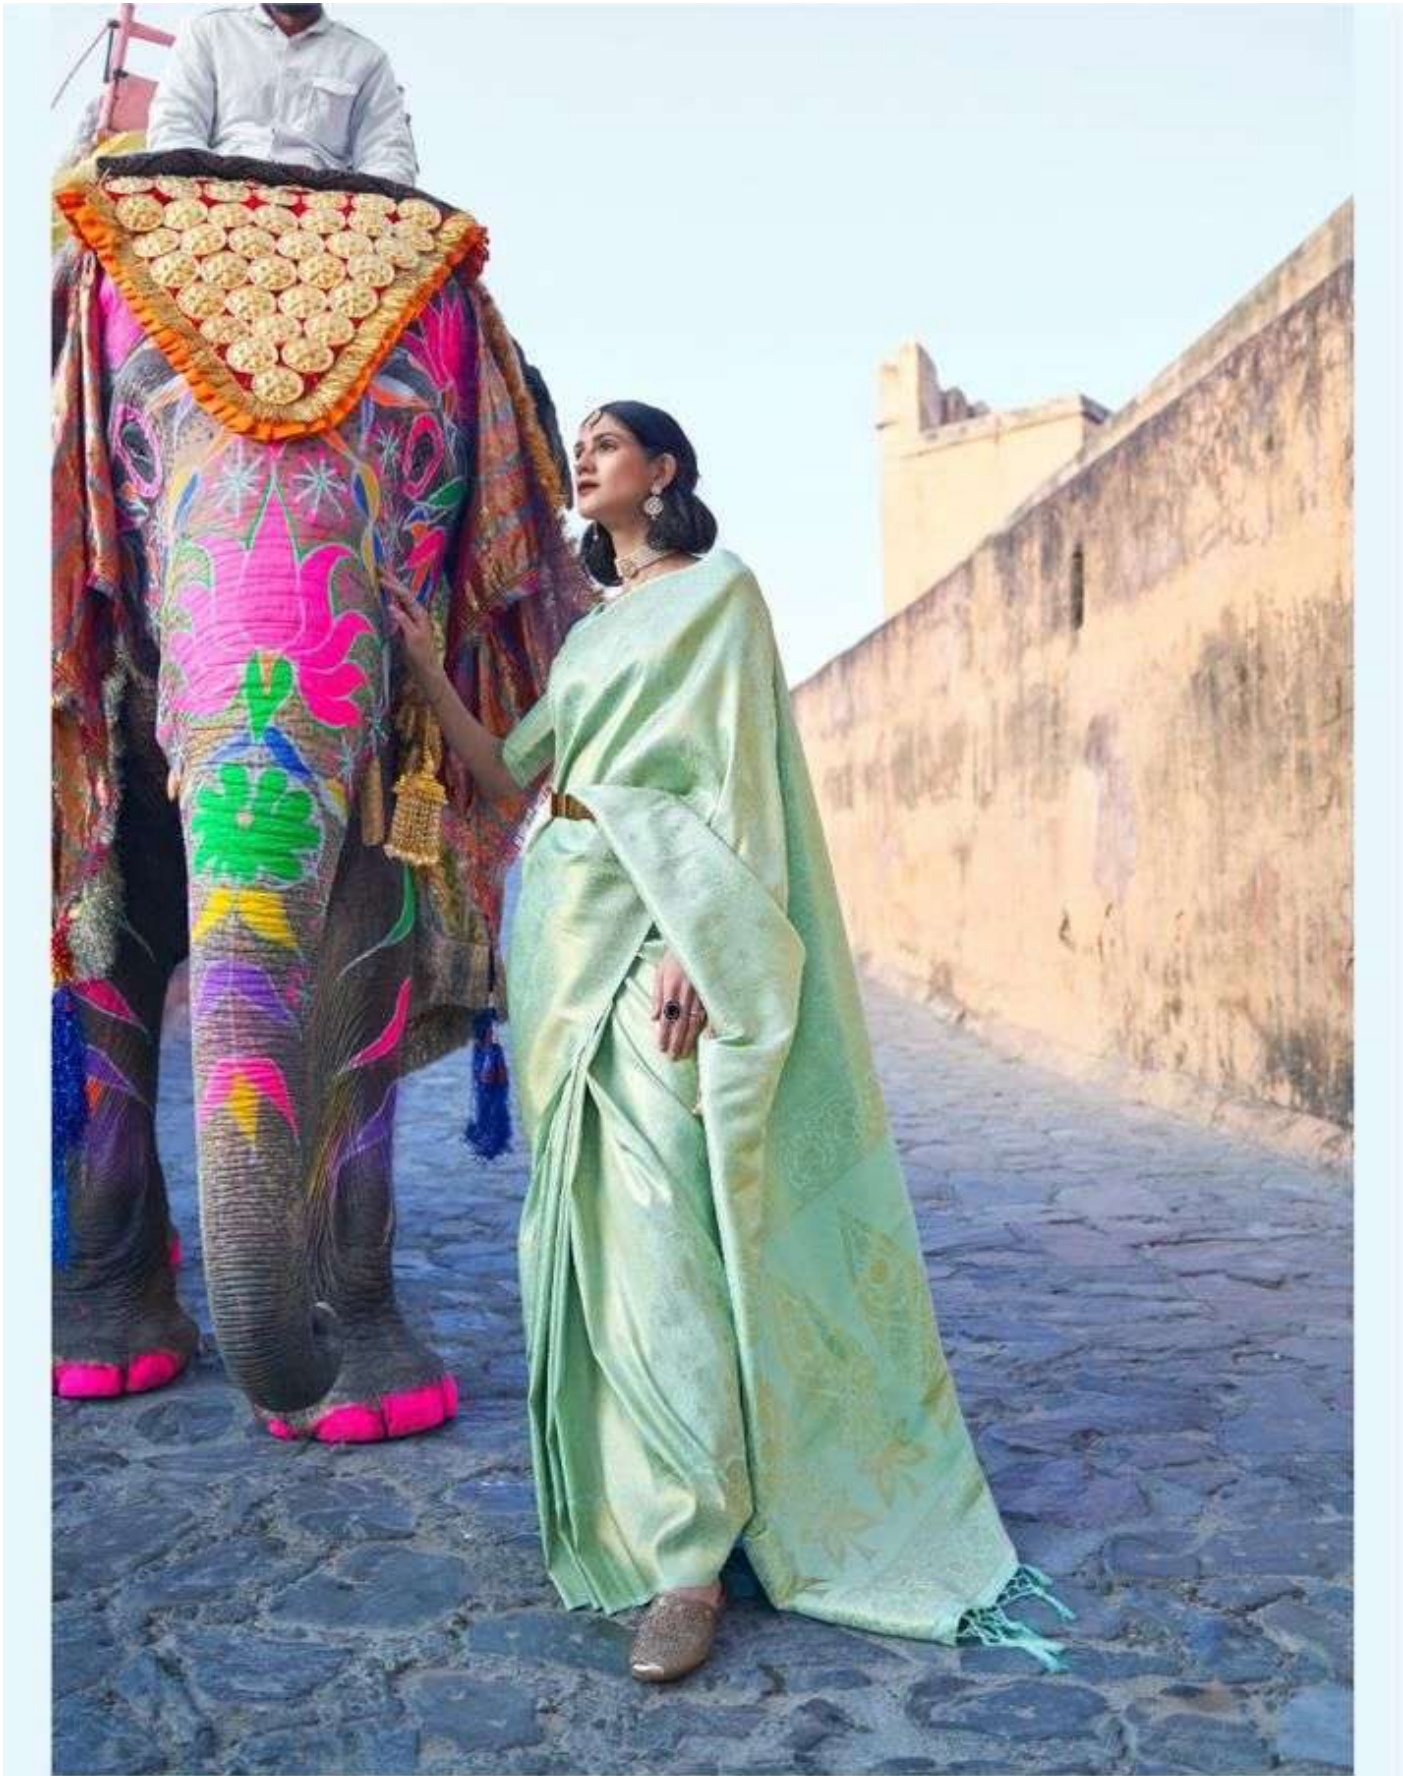

RAJTEX
Handloom
Weaves | Weaves | Weaves

Kumbhi Silk
GRANDE

Handloom Weaving Sarees

RAJTEX[®]
Collection
Free stores | Lohargarh | 58, Jaipur

Kumbhi Silk
GRANDE[®] 238006

238001

238002

238003