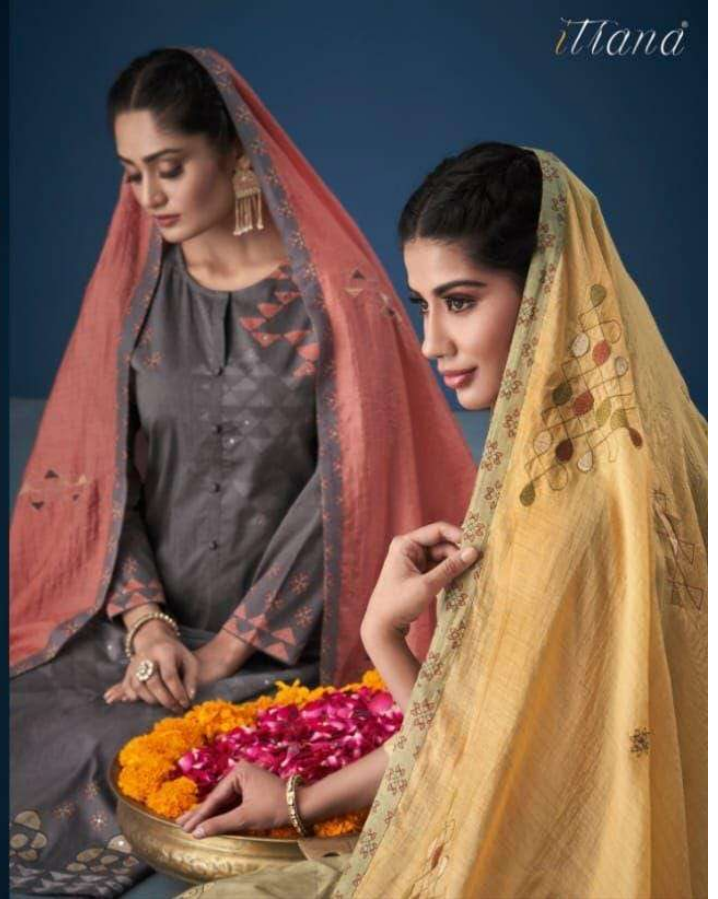

RATE LIST

H S N CODE - 520851

DESIGN NO

372 - 376

382 - 398

340 - 345

386 - 394

DESCRIPTION

TOP - PURE COTTON LAWN DIGITAL PRINT WITH MIRROR WORK

BOTTOM - PURE COTTON LAWN

DUPATTA - COTTON CHECKS DUPATTA EMBROIDERY WITH
CAMBRIC DIGITAL PRINTED PATTI

{ **RATE**
RS, 1495/- }

TOTAL SUITS = 08 TOTAL AMOUNT - 11960/- AVG. RATE - 1495/-

itiana

itiana