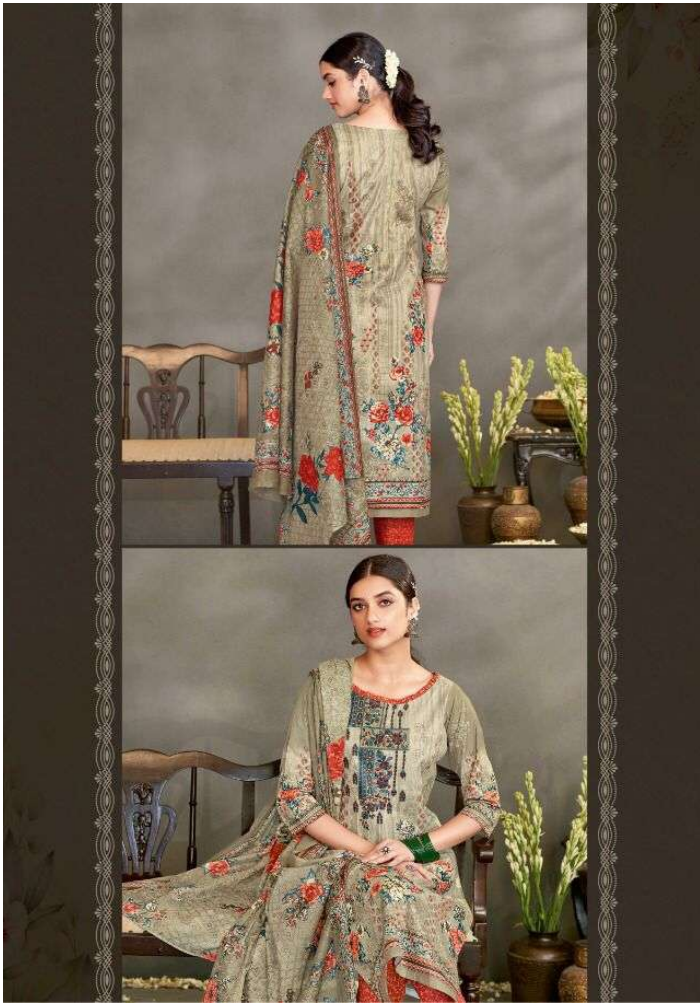

kala
feminine forever & ever...
Meher^{NX}

4002