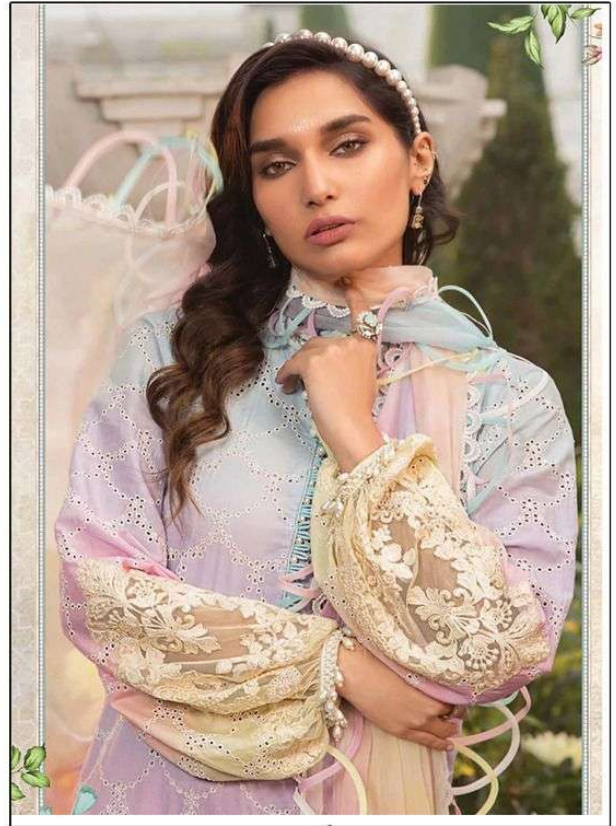

HOOR TEX

22016

Ⓢ DRY CLEAN ONLY.
✗ DO NOT USE ANY BLEACH OR STAIN REMOVING CHEMICAL.
☎ IRON THE FABRIC AT MODERATE TEMPERATURE.

HOOR TEX

22016

Ⓢ DRY CLEAN ONLY.
✘ DO NOT USE ANY BLEACH OR STAIN REMOVING CHEMICAL.
☎ IRON THE FABRIC AT MODERATE TEMPERATURE.