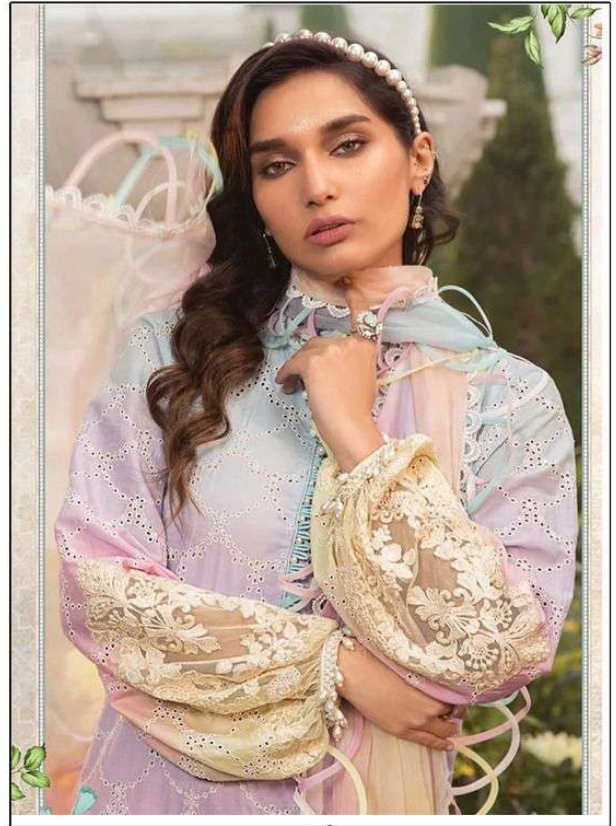

HOOR TEX

22016

Ⓢ DRY CLEAN ONLY.
✘ DO NOT USE ANY BLEACH OR STAIN REMOVING CHEMICAL.
☐ IRON THE FABRIC AT MODERATE TEMPERATURE.

HOOR TEX

22016

Ⓢ DRY CLEAN ONLY.
ⓧ DO NOT USE ANY BLEACH OR STAIN REMOVING CHEMICAL.
Ⓜ IRON THE FABRIC AT MODERATE TEMPERATURE.