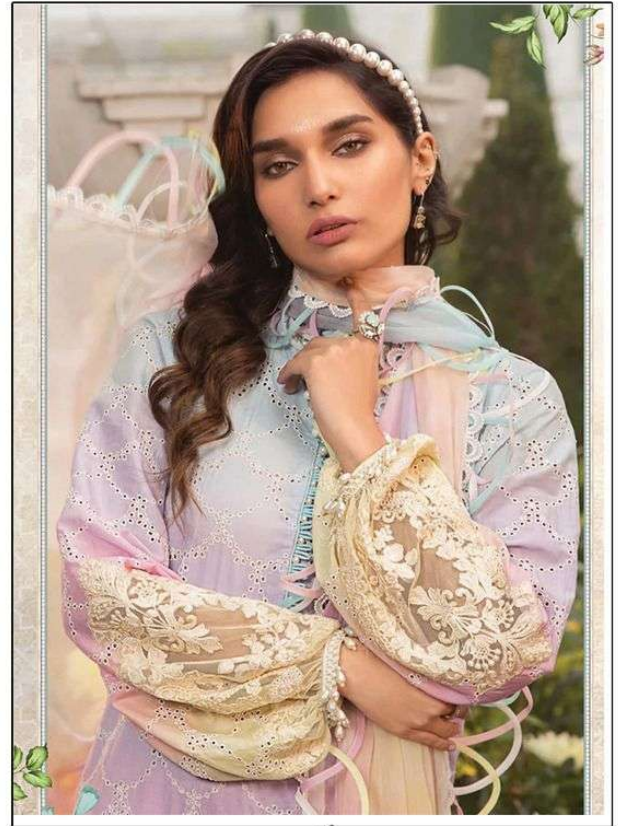

HOOR TEX

22016

Ⓢ DRY CLEAN ONLY.
✗ DO NOT USE ANY BLEACH OR STAIN REMOVING CHEMICAL.
☎ IRON THE FABRIC AT MODERATE TEMPERATURE.

HOOR TEX

22016

Ⓢ DRY CLEAN ONLY.
✘ DO NOT USE ANY BLEACH OR STAIN REMOVING CHEMICAL.
☎ IRON THE FABRIC AT MODERATE TEMPERATURE.