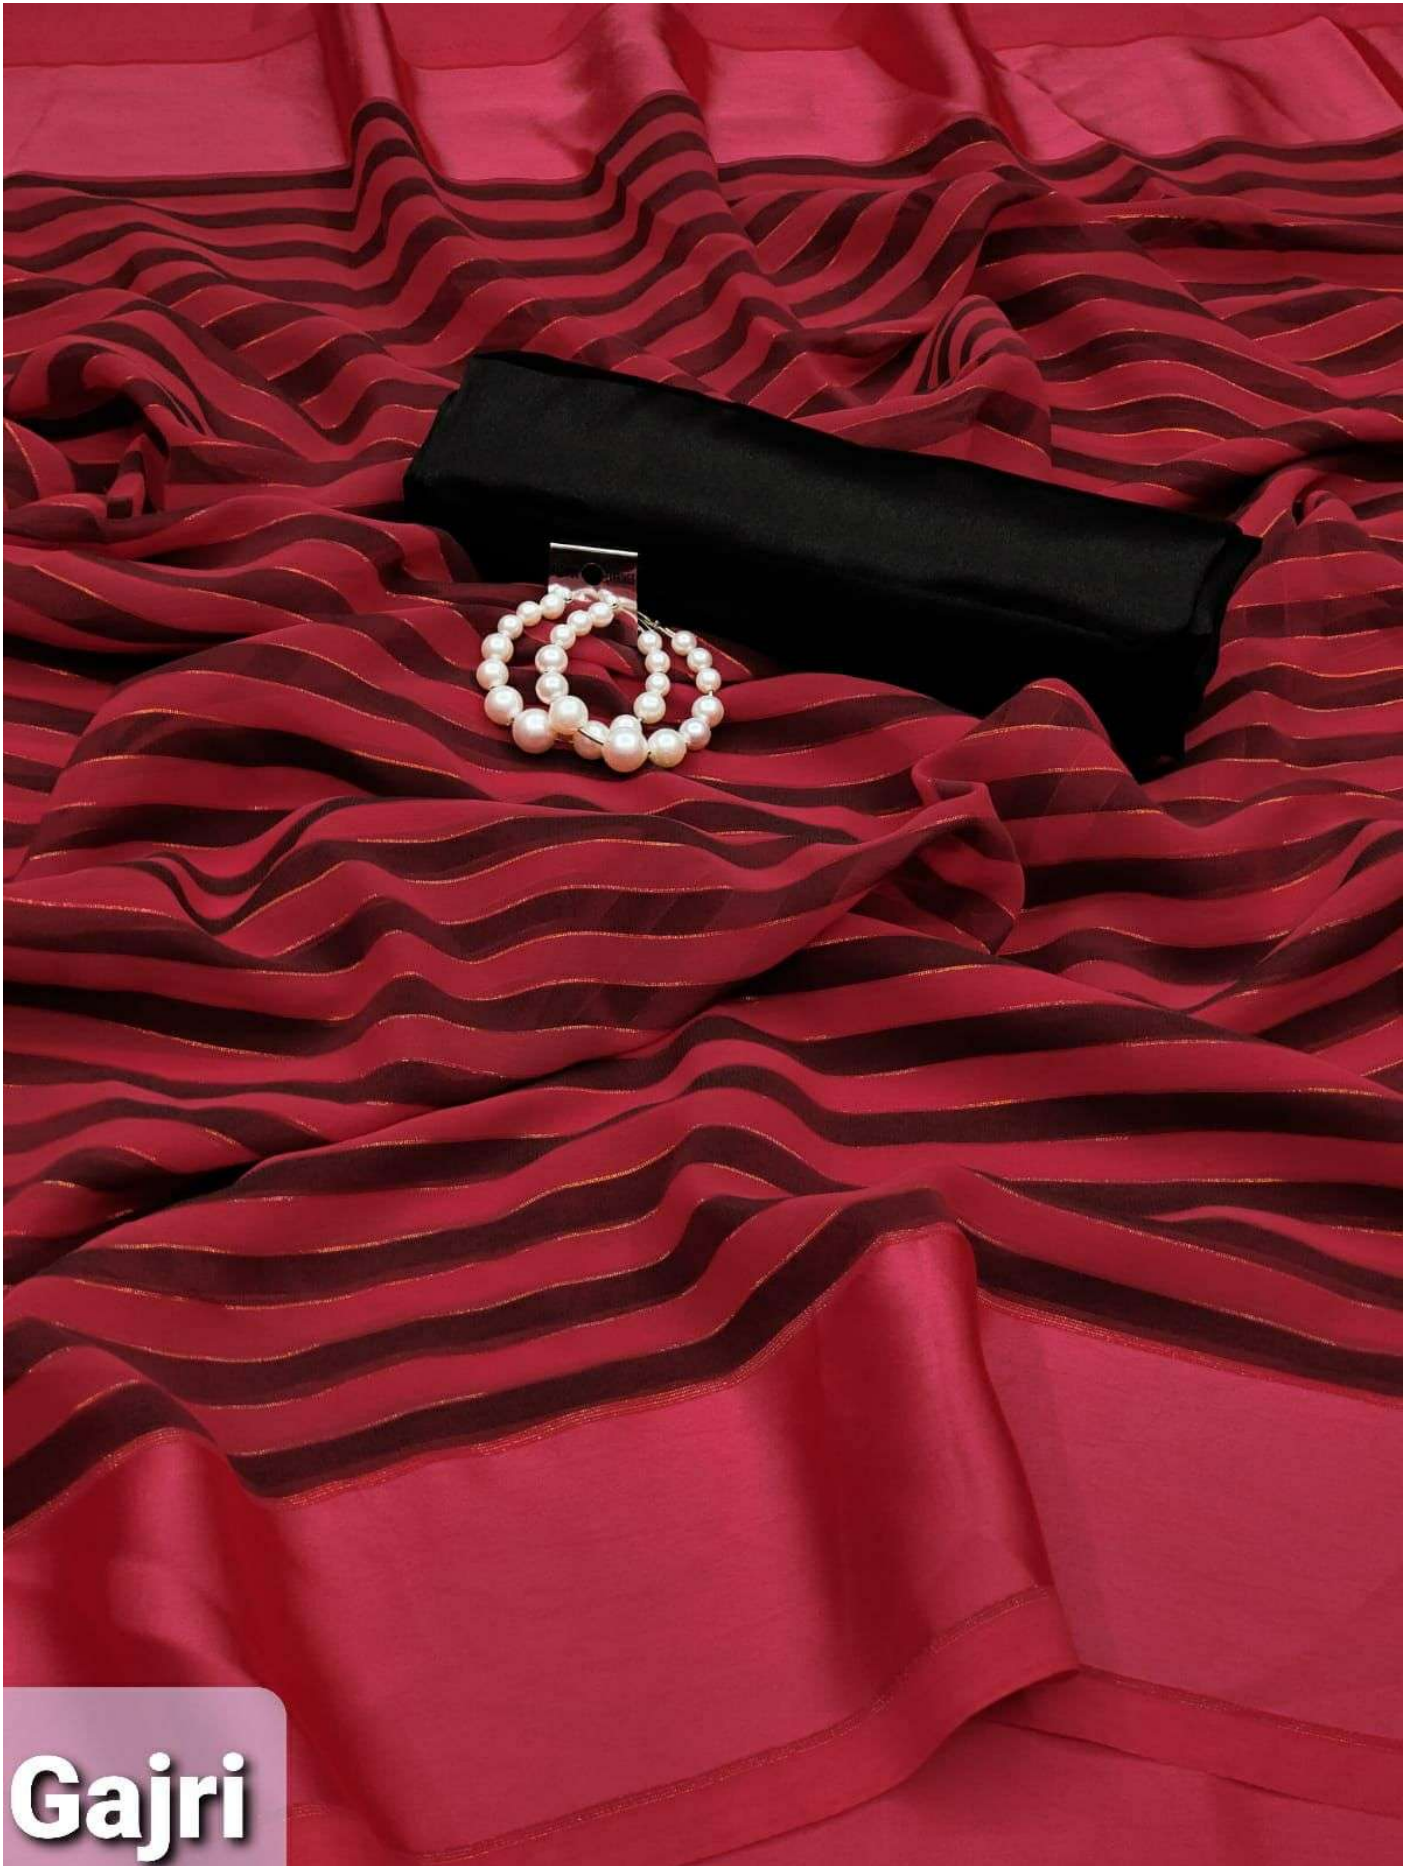

Demo

Red

Rama

Gajri

Green

Wain

Masted