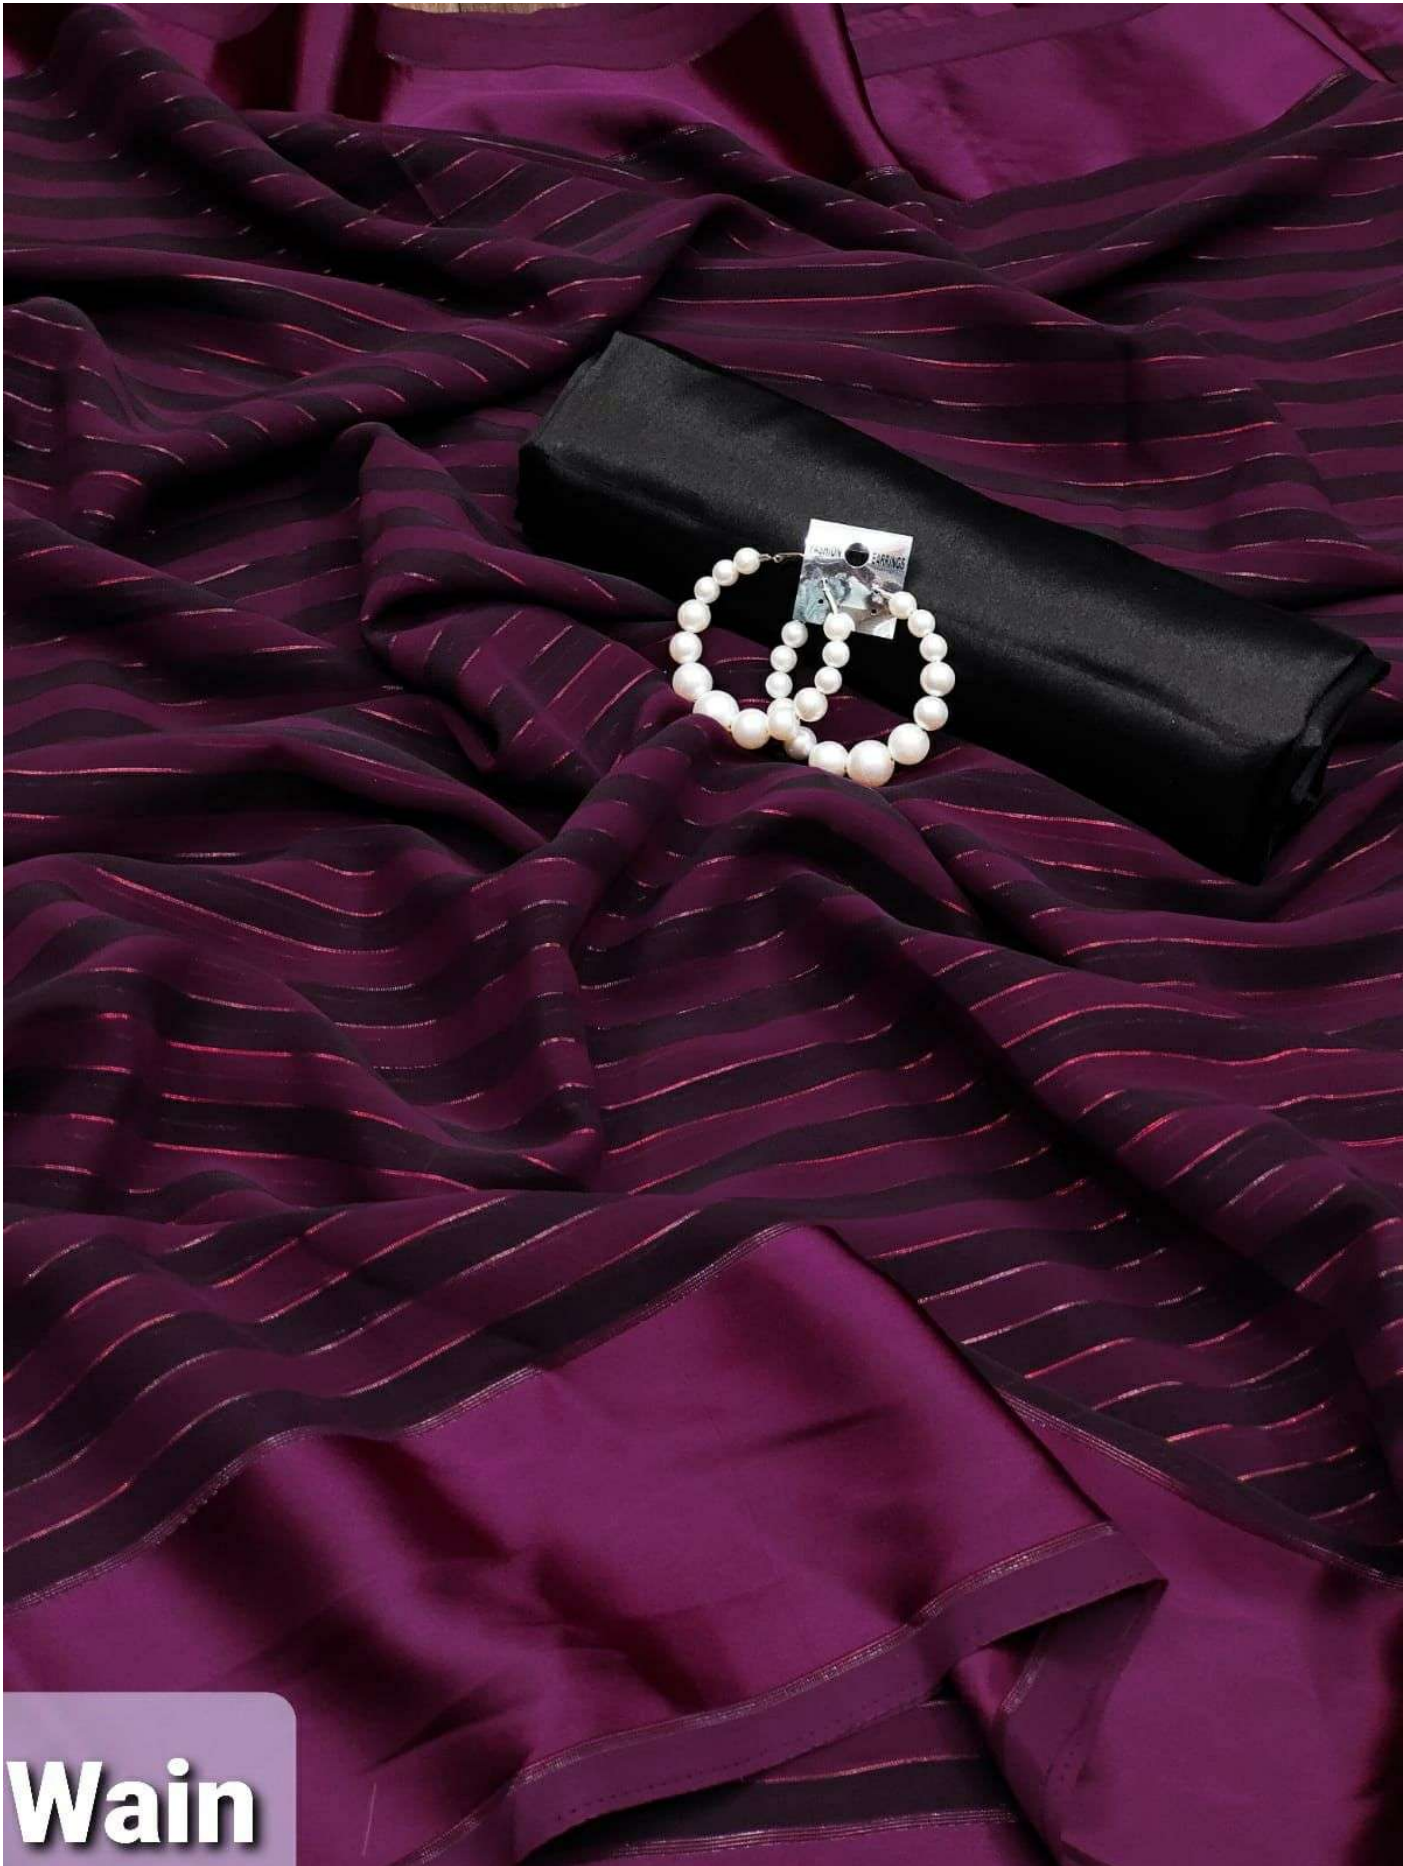

Demo

Red

Rama

Gajri

Green

Wain

Masted