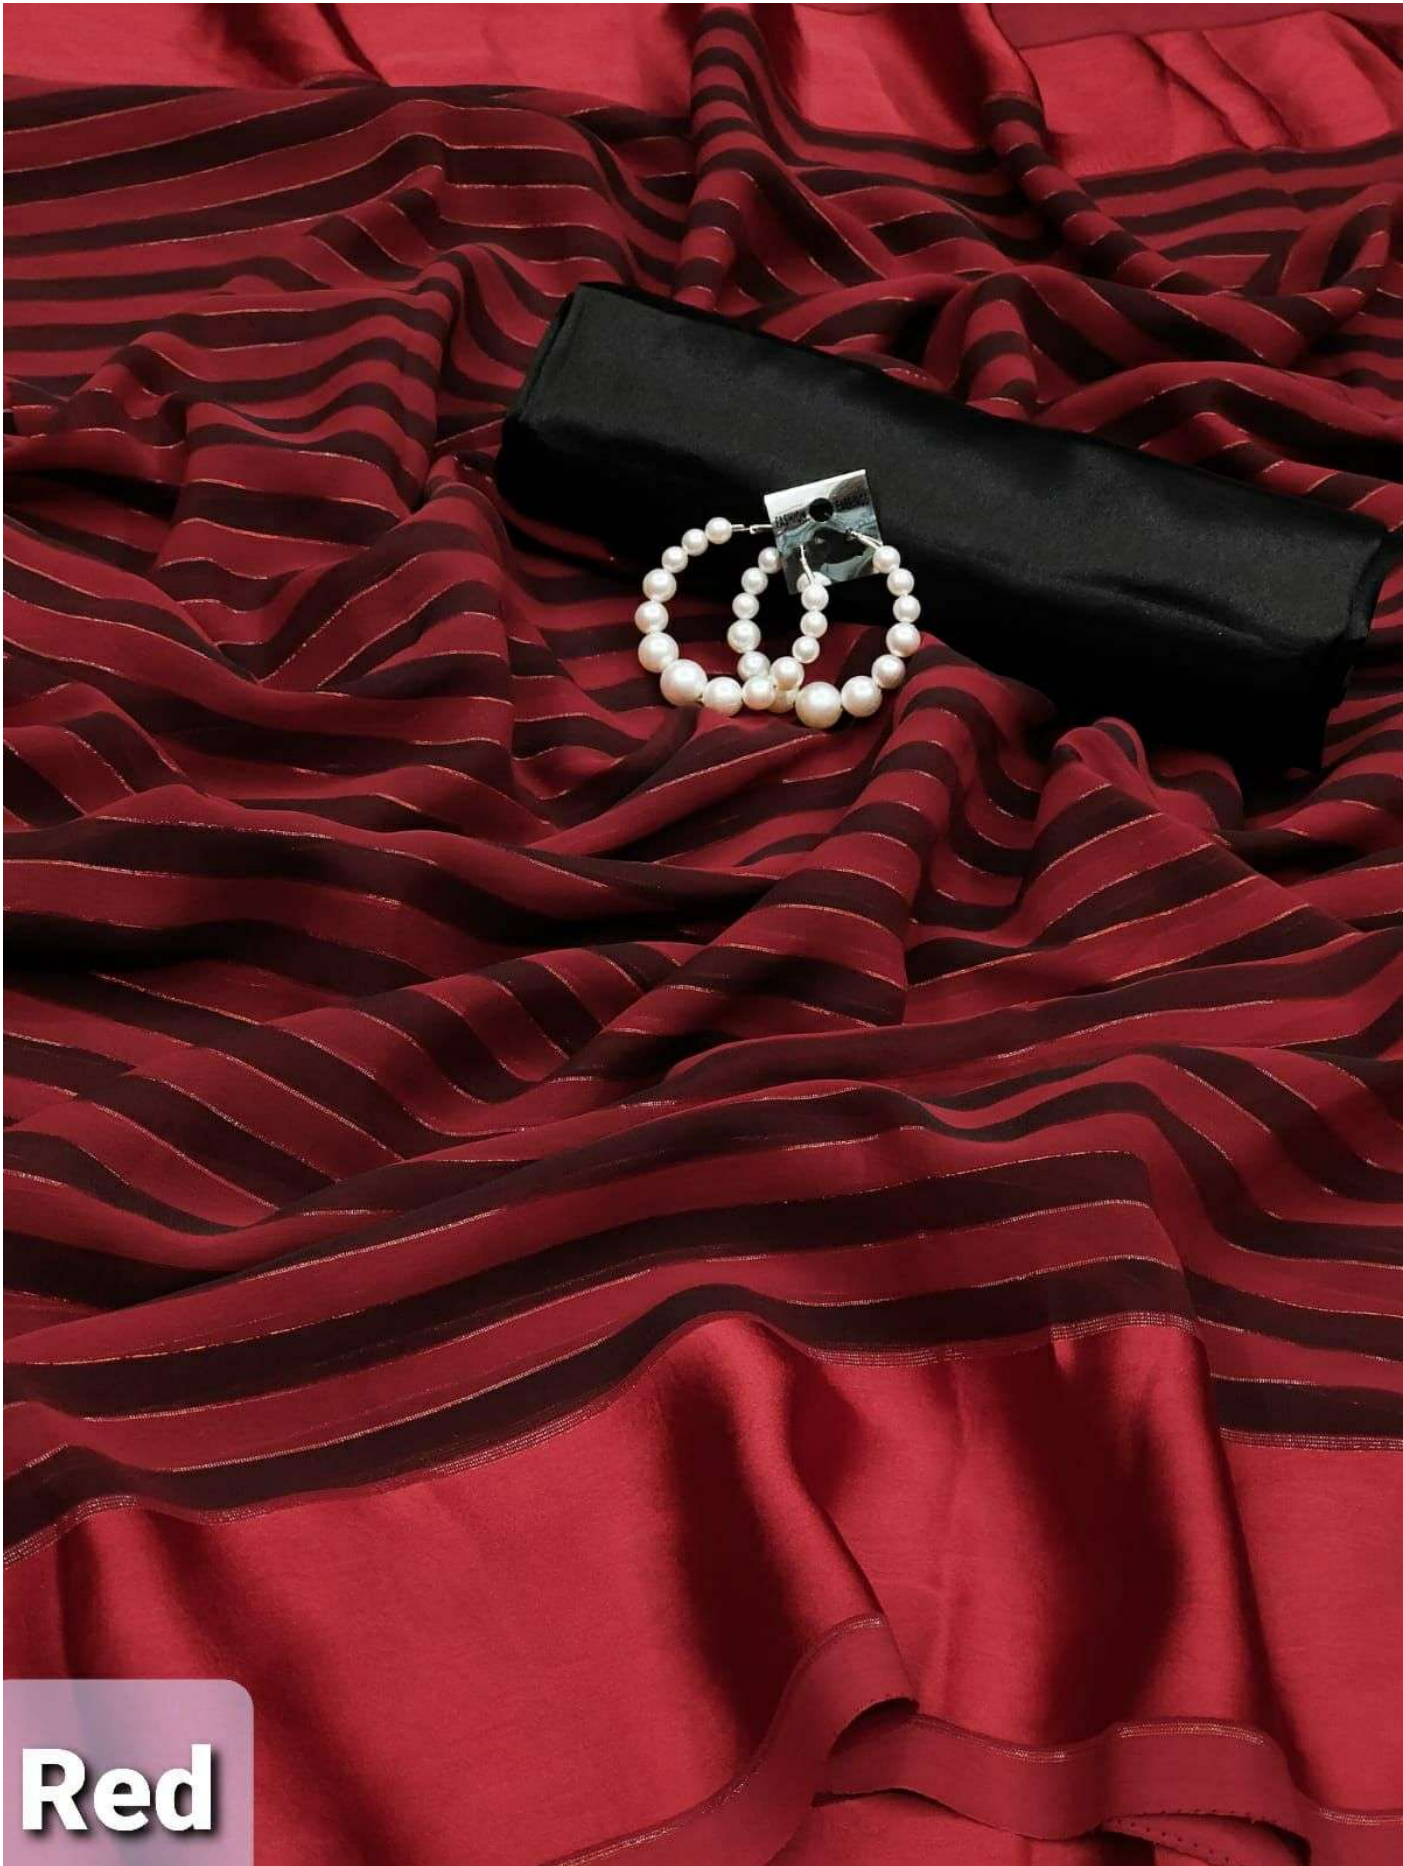

Demo

Red

Rama

Gajri

Green

Wain

Masted