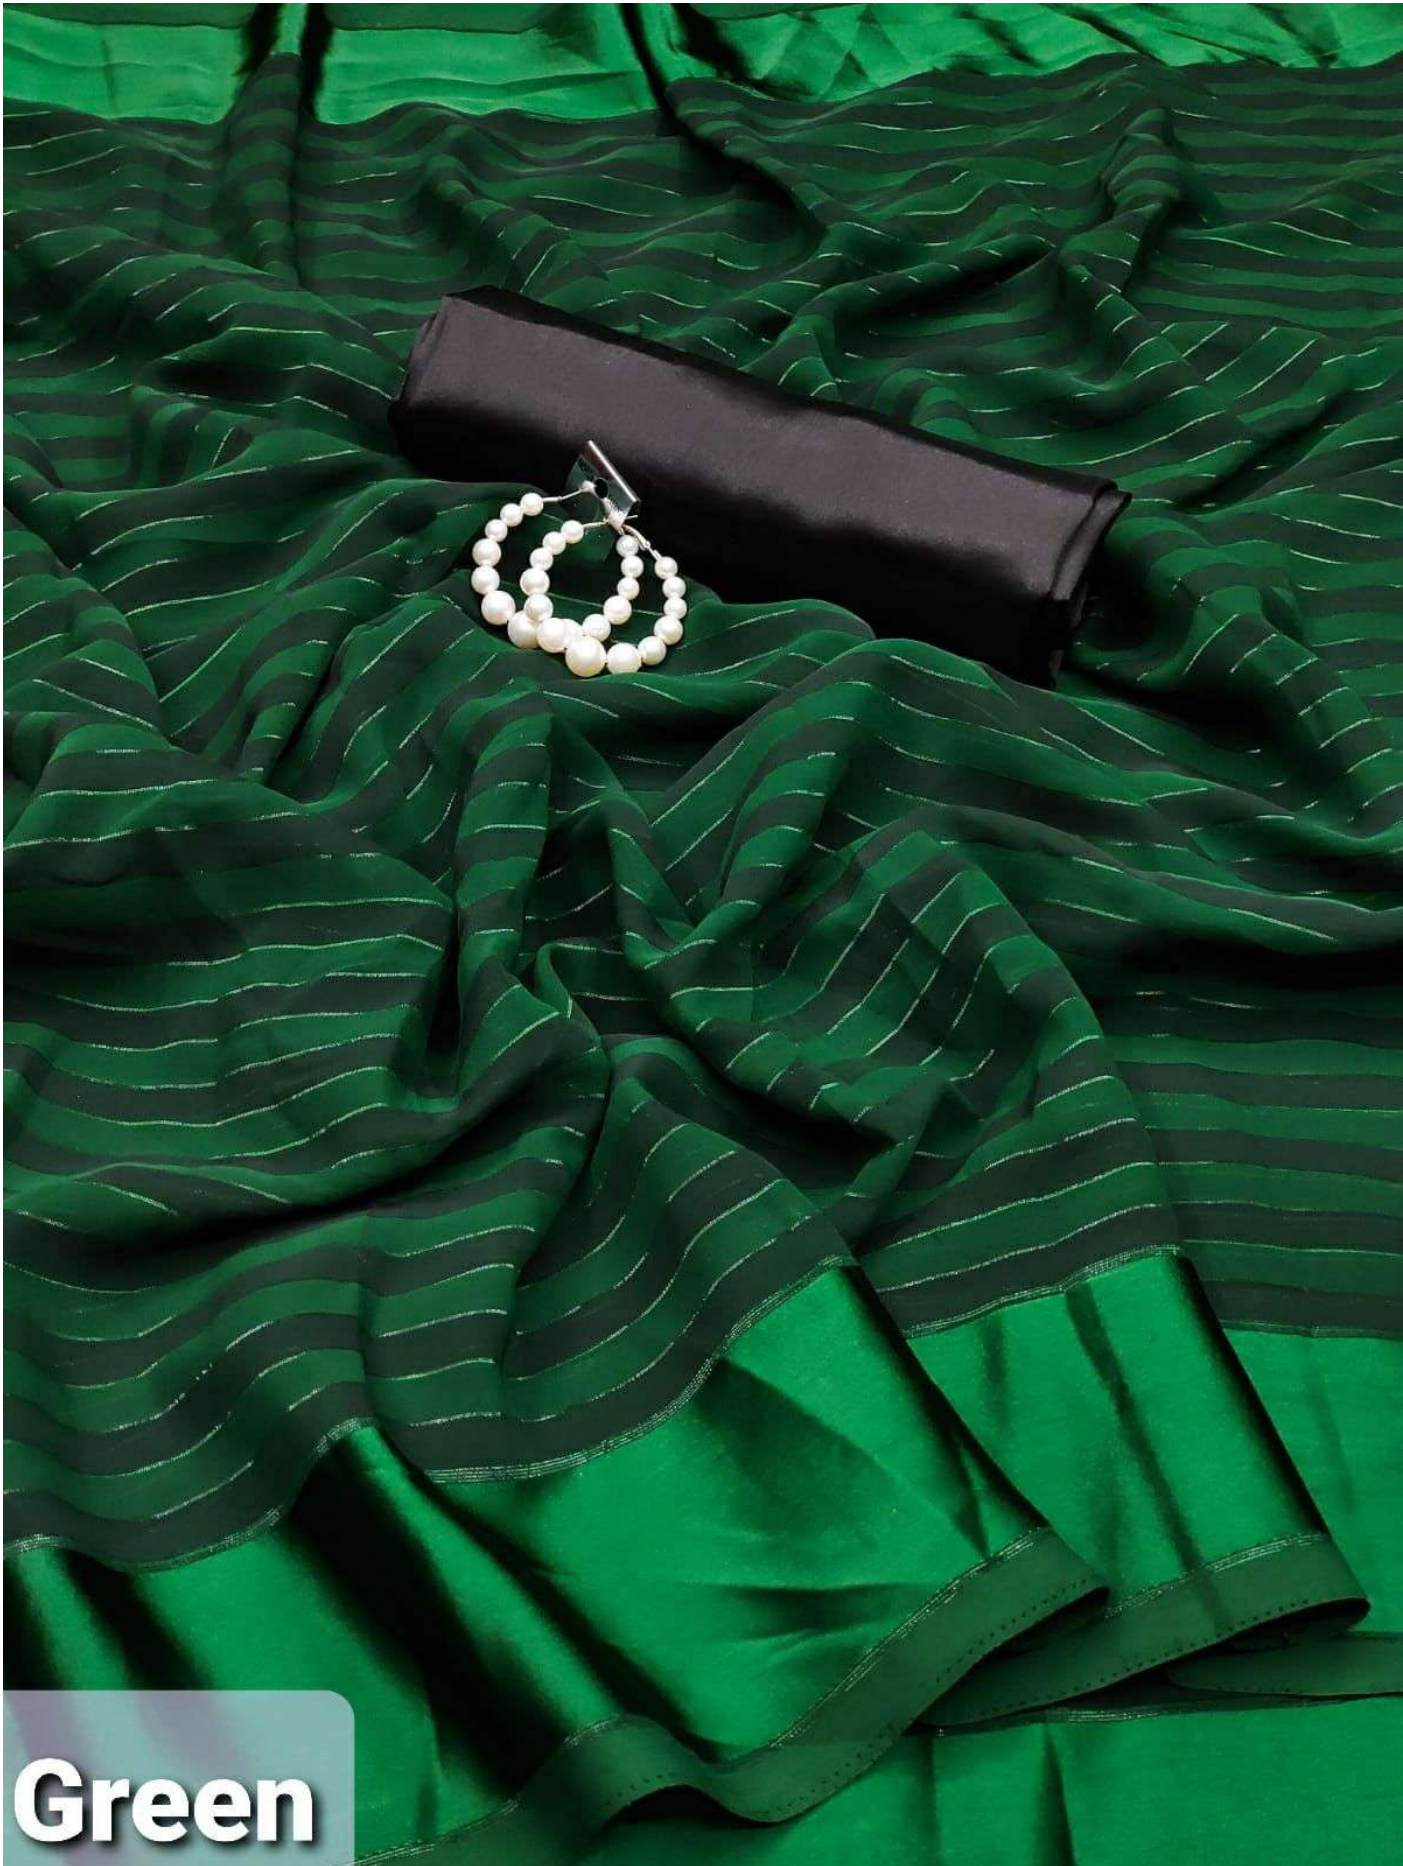

Demo

Red

Rama

Gajri

Green

Wain

Masted