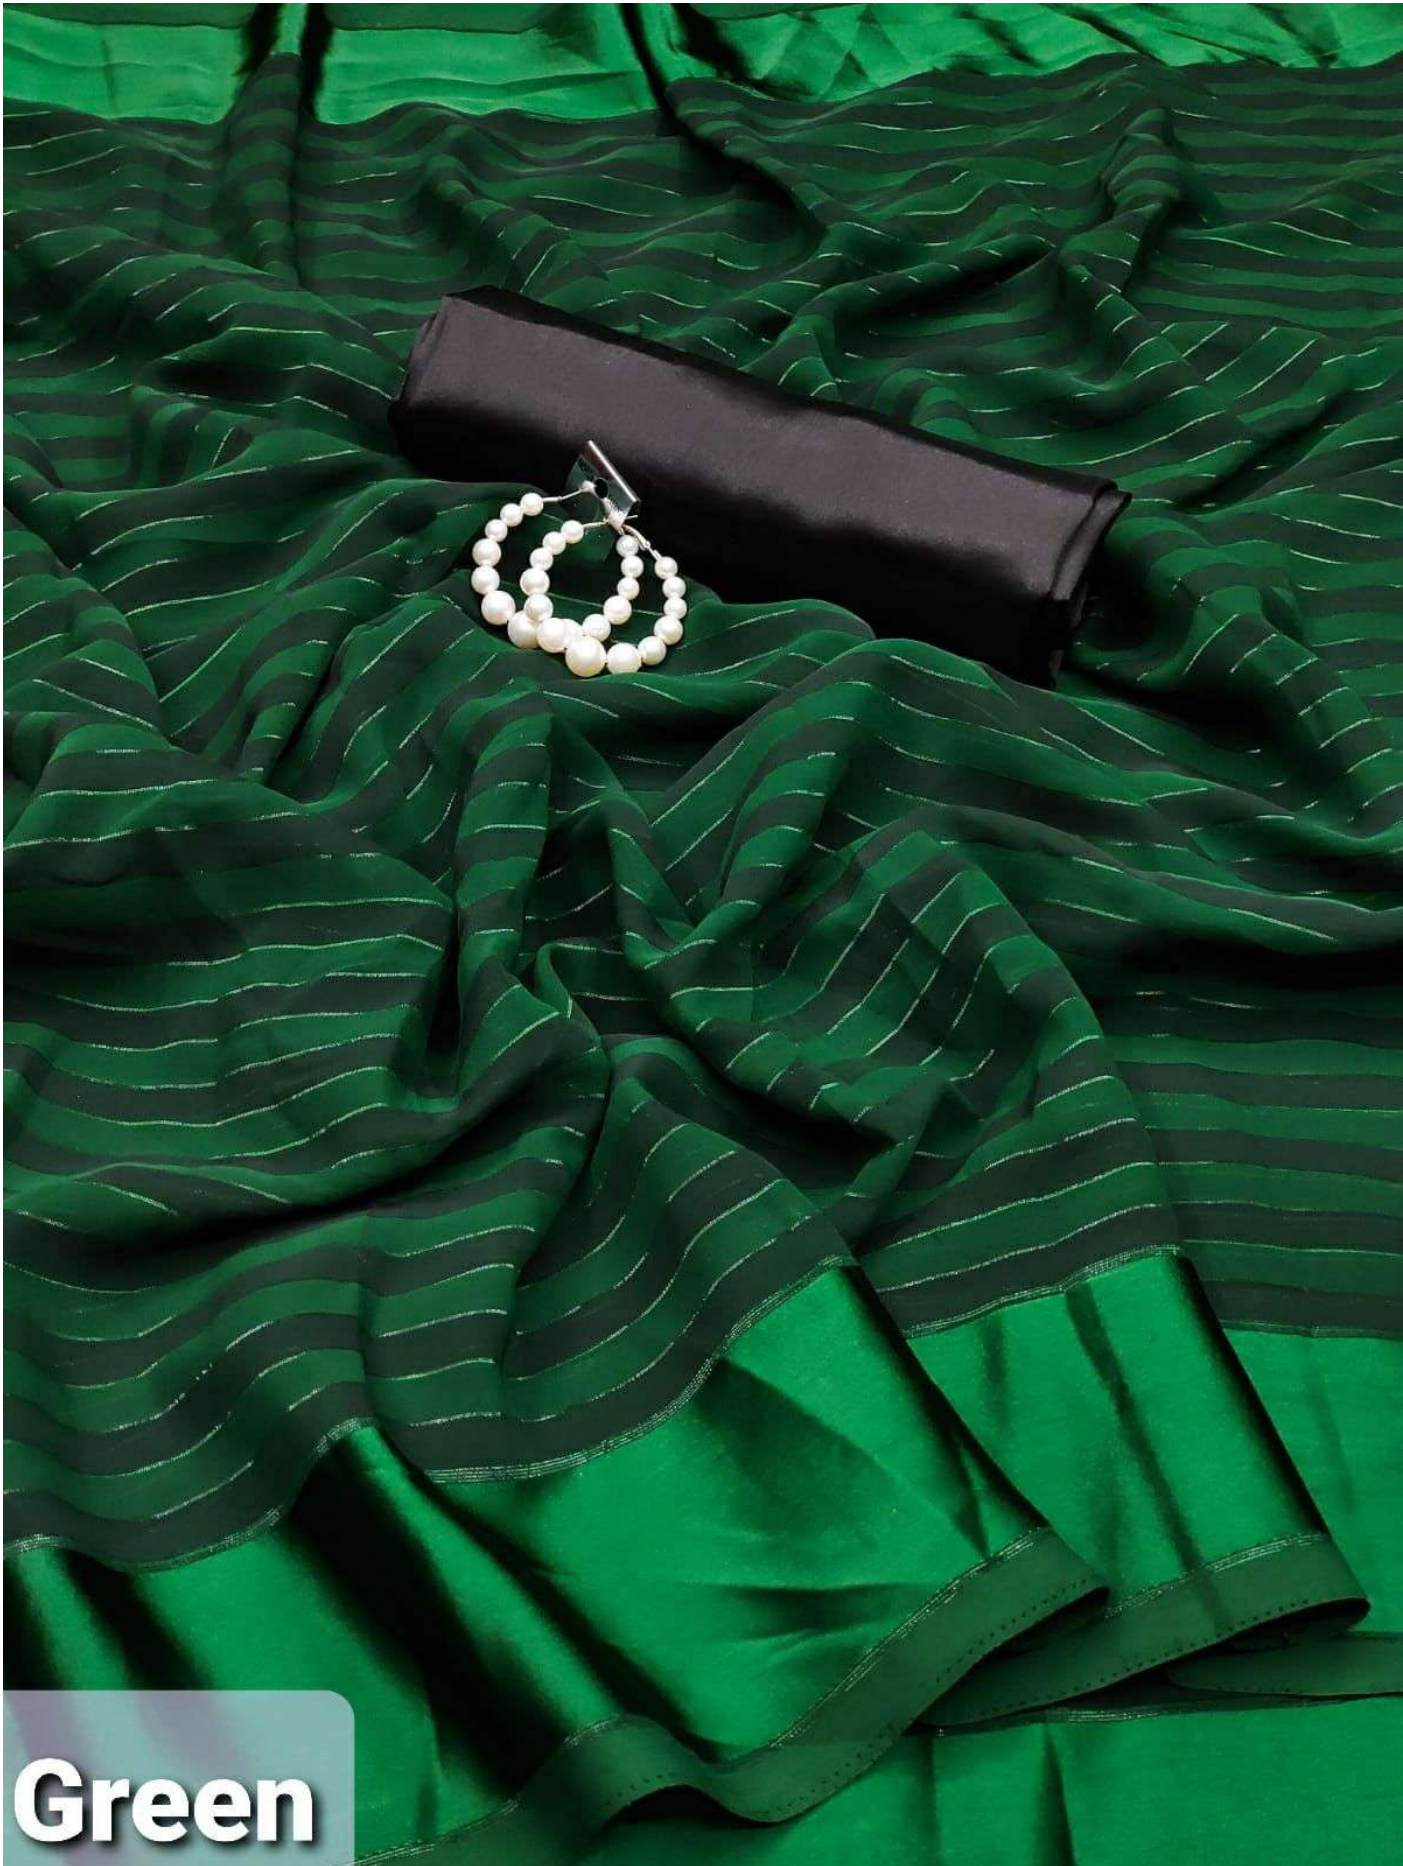

Rama

Red

Rama

Gajri

Green

Wain

Masted