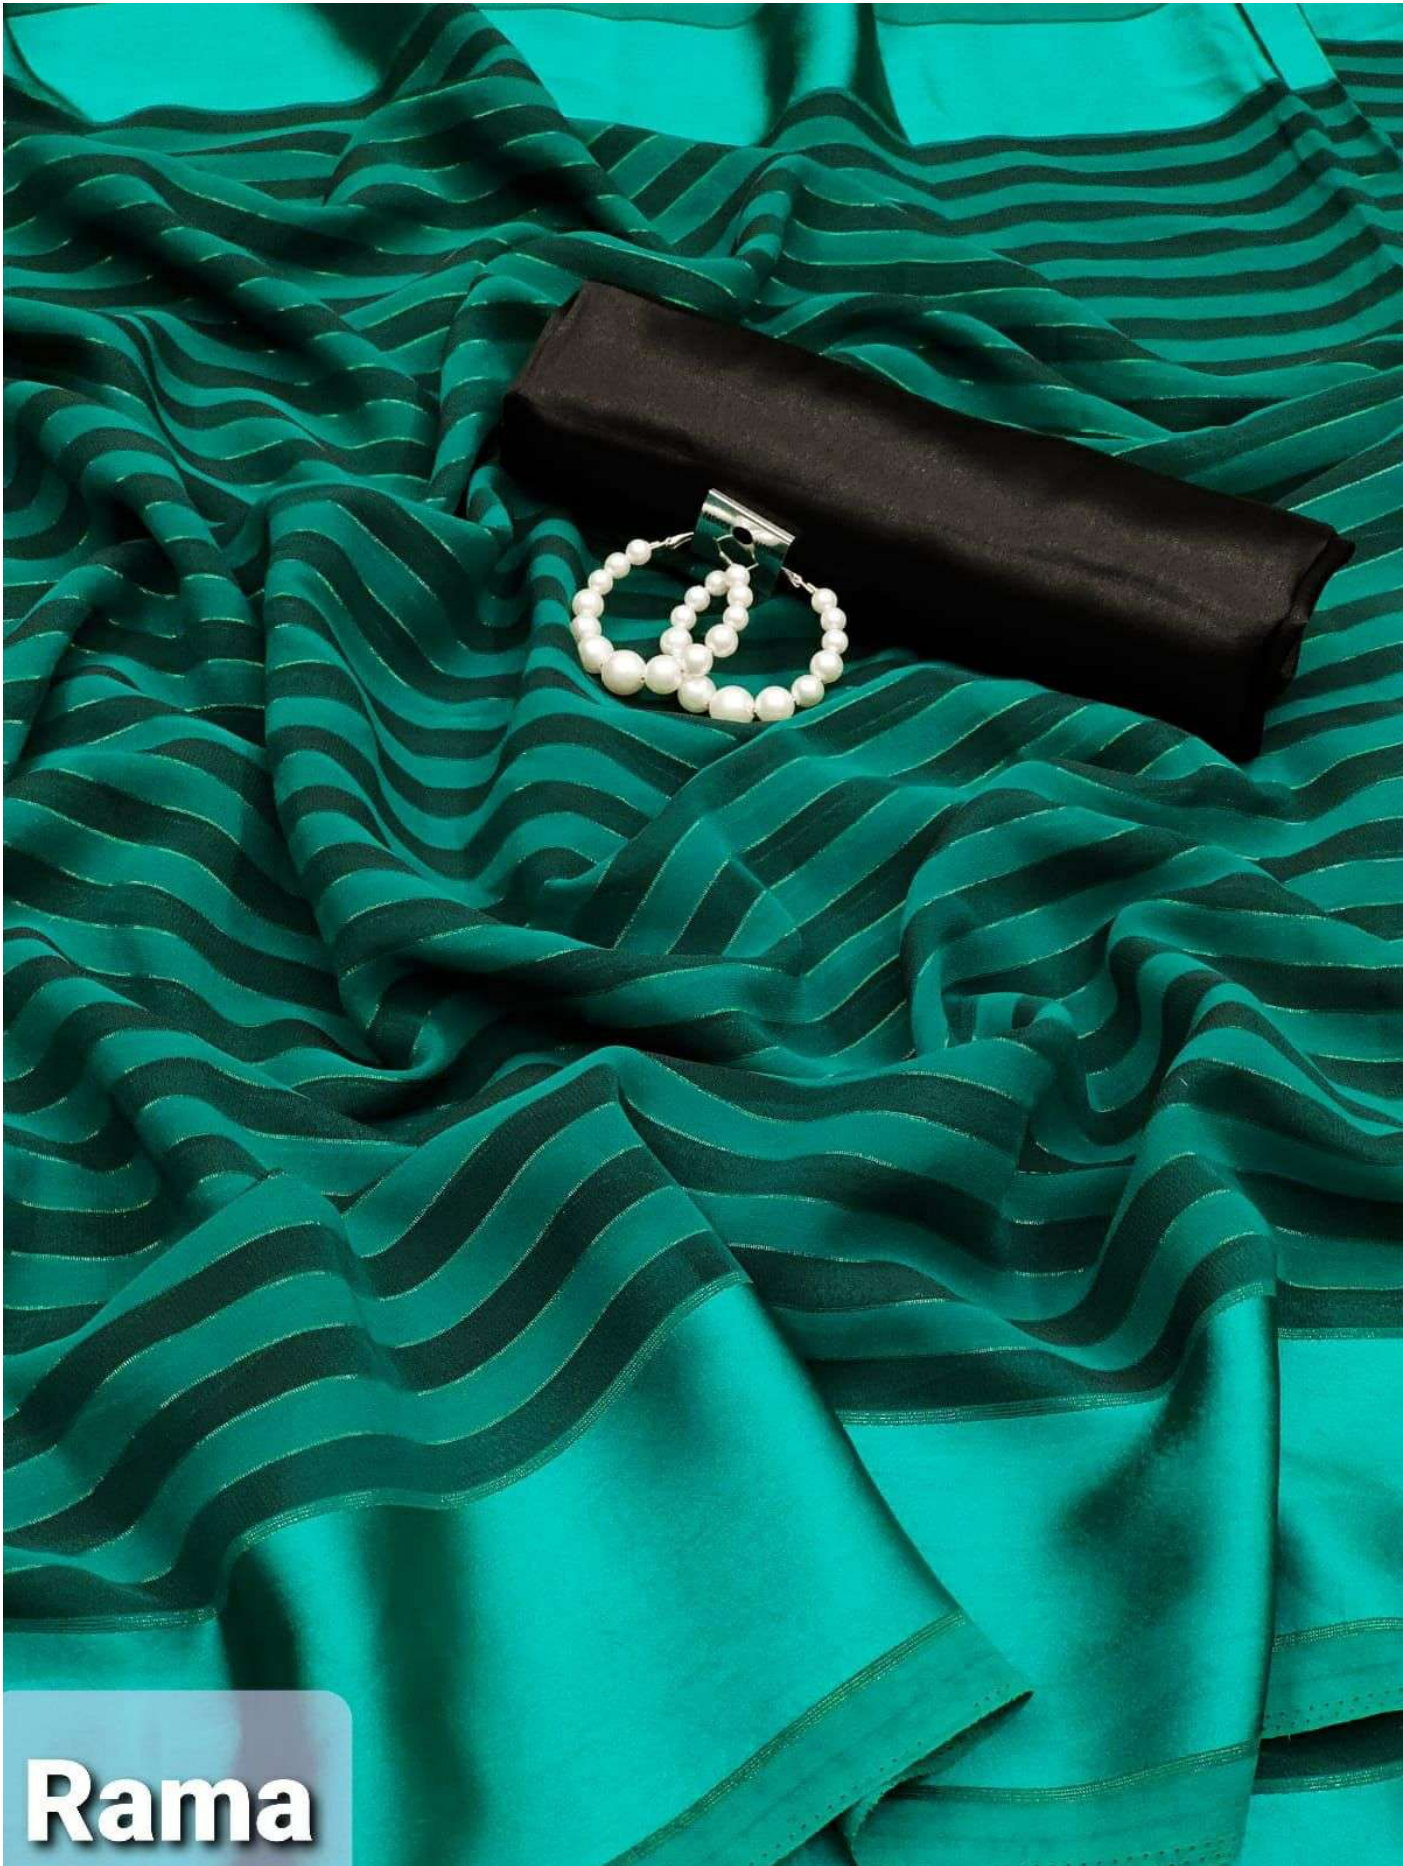

Demo

Red

Rama

Gajri

Green

Wain

Masted