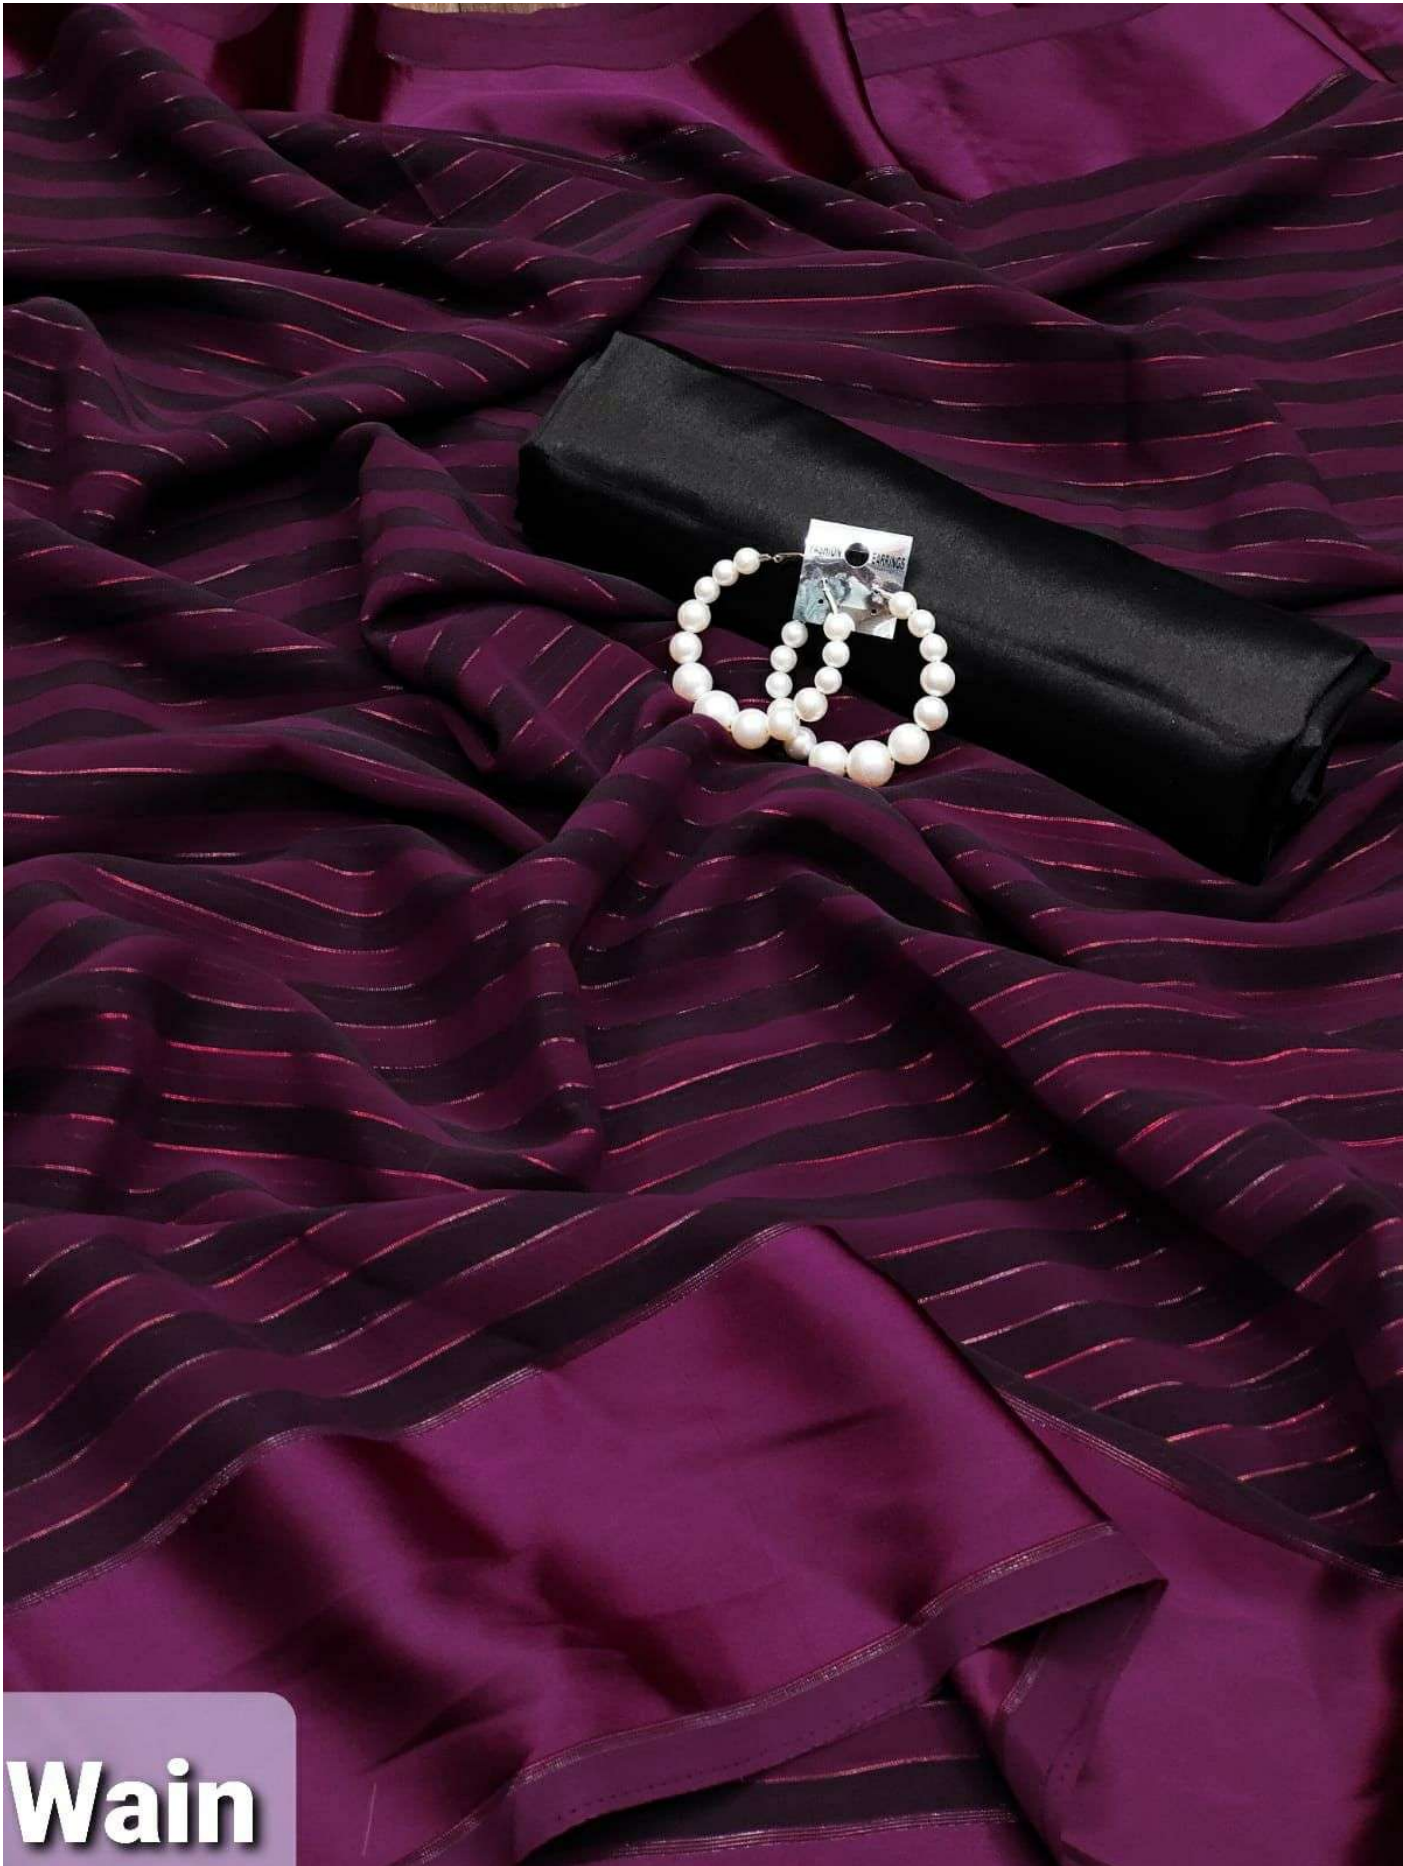

Rama

Red

Rama

Gajri

Green

Wain

Masted