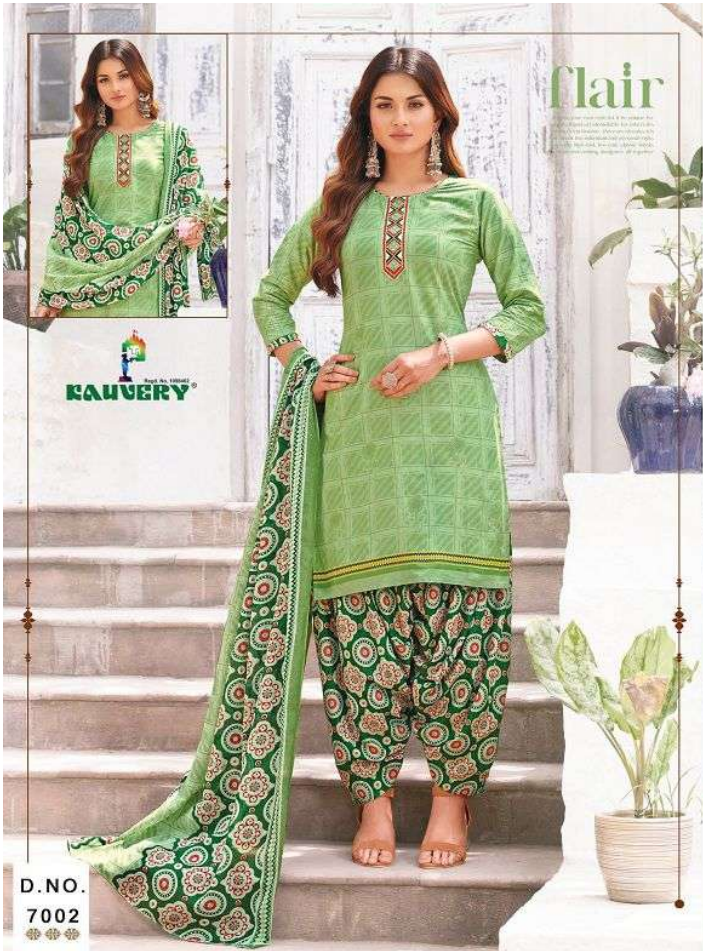

Regd. No. 1098462

**KAUVERY**®

**Festival**  
Vol-07  
(Special Patch work Patiyala)

Regd. No. 1098462

**KAUVERY**®

**Festival**  
Vol-07  
(Special Patch work Patiyala)

STEP OUT IN STYLE  
THIS SEASON

**RAUVERY**