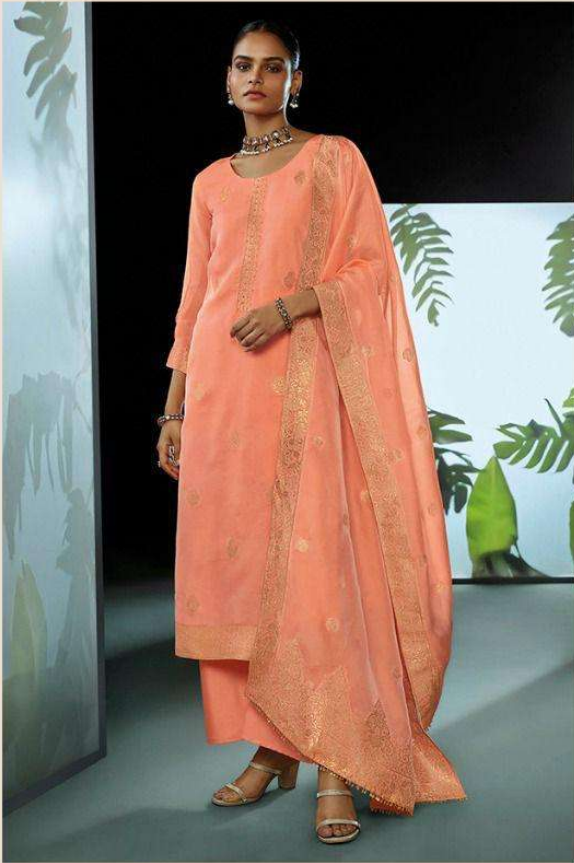

Ganga®

PRAKAMA

Ganga / c1024

PRODUCT NAME	<b>PRAKAMA</b>
D.NO.	C1020 TO C1025
DESCRIPTION	<b>TOP</b> PREMIUM WOVEN ORGANZA JACQUARD WITH HAND WORK  <b>BOTTOM</b> PREMIUM COTTON SATIN SOLID  <b>DUPATTA</b> FINEST WOVEN ORGANZA JACQUARD WITH FANCY LACE
HSN CODE	<b>540834</b>
WHOLESALE PRICE	<b>2410/- EACH+GST(EXTRA)</b>