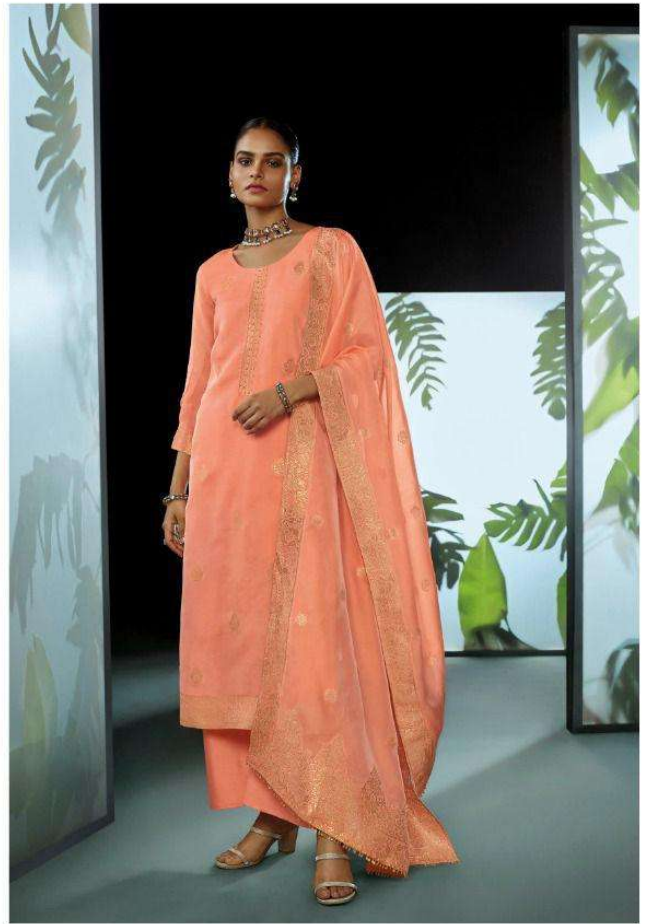

Ganga®/c1020