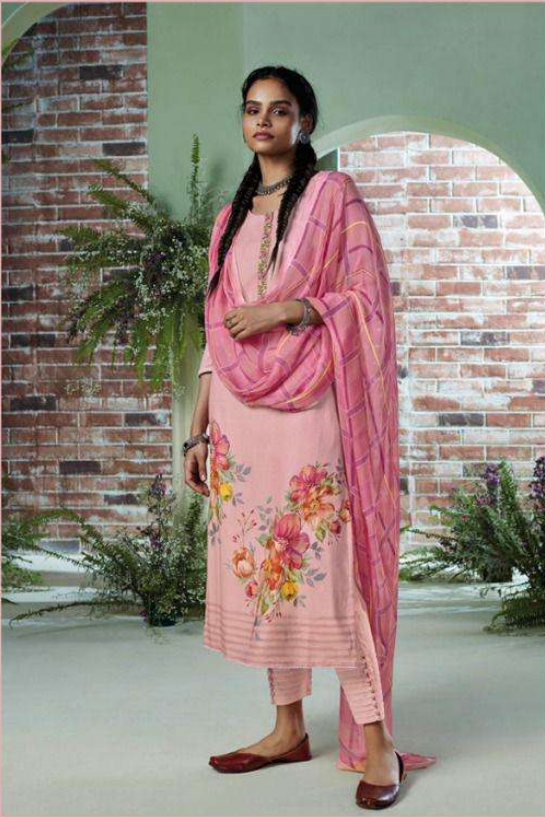

Ganga®  
Shoshin

C1098

C1099

C1102

C1104

C1101

C1103

Ganga®

PRODUCT NAME	<b>SHOSHIN</b>
D.NO.	C1098 TO C1103
DESCRIPTION	<b>TOP</b> PREMIUM COTTON DOBBY PRINTED WITH EMBROIDERY AND HAND WORK  <b>BOTTOM</b> PREMIUM COTTON SOLID  <b>DUPATTA</b> PURE CHIFFON PRINTED
HSN CODE	<b>520851</b>
WHOLESALE PRICE	<b>1530/- EACH+GST(EXTRA)</b>