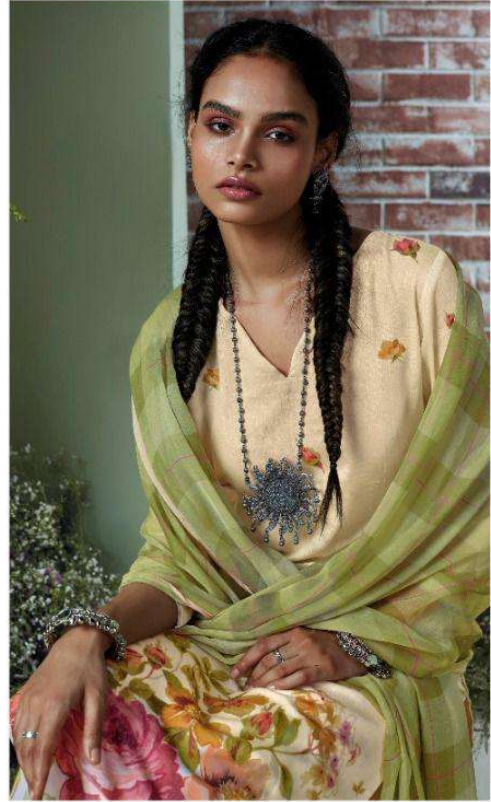

PRODUCT NAME	SHOSHIN
D.NO.	C1098 TO C1103
DESCRIPTION	TOP PREMIUM COTTON DOBBY PRINTED WITH EMBROIDERY AND HAND WORK BOTTOM PREMIUM COTTON SOLID DUPATTA PURE CHIFFON PRINTED
HSN CODE	520851
WHOLESALE PRICE	1530/- EACH+GST(EXTRA)

Ganga®
Shoshin

Ganga®

C1099

Ganga®

C1098

Ganga®

C1101

Ganga®