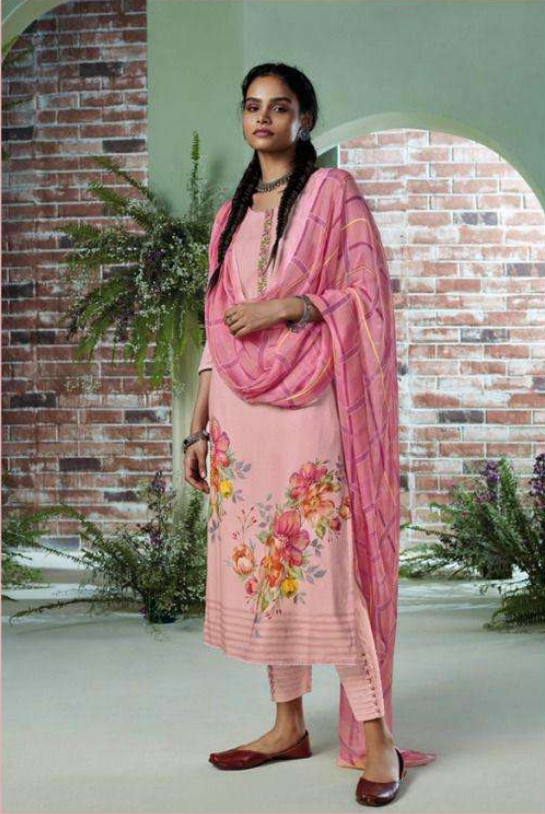

Ganga®
Shoshin

C1098

C1099

C1102

C1104

C1101

C1103

Ganga®

PRODUCT NAME	SHOSHIN
D.NO.	C1098 TO C1103
DESCRIPTION	TOP PREMIUM COTTON DOBBY PRINTED WITH EMBROIDERY AND HAND WORK BOTTOM PREMIUM COTTON SOLID DUPATTA PURE CHIFFON PRINTED
HSN CODE	520851
WHOLESALE PRICE	1530/- EACH+GST(EXTRA)