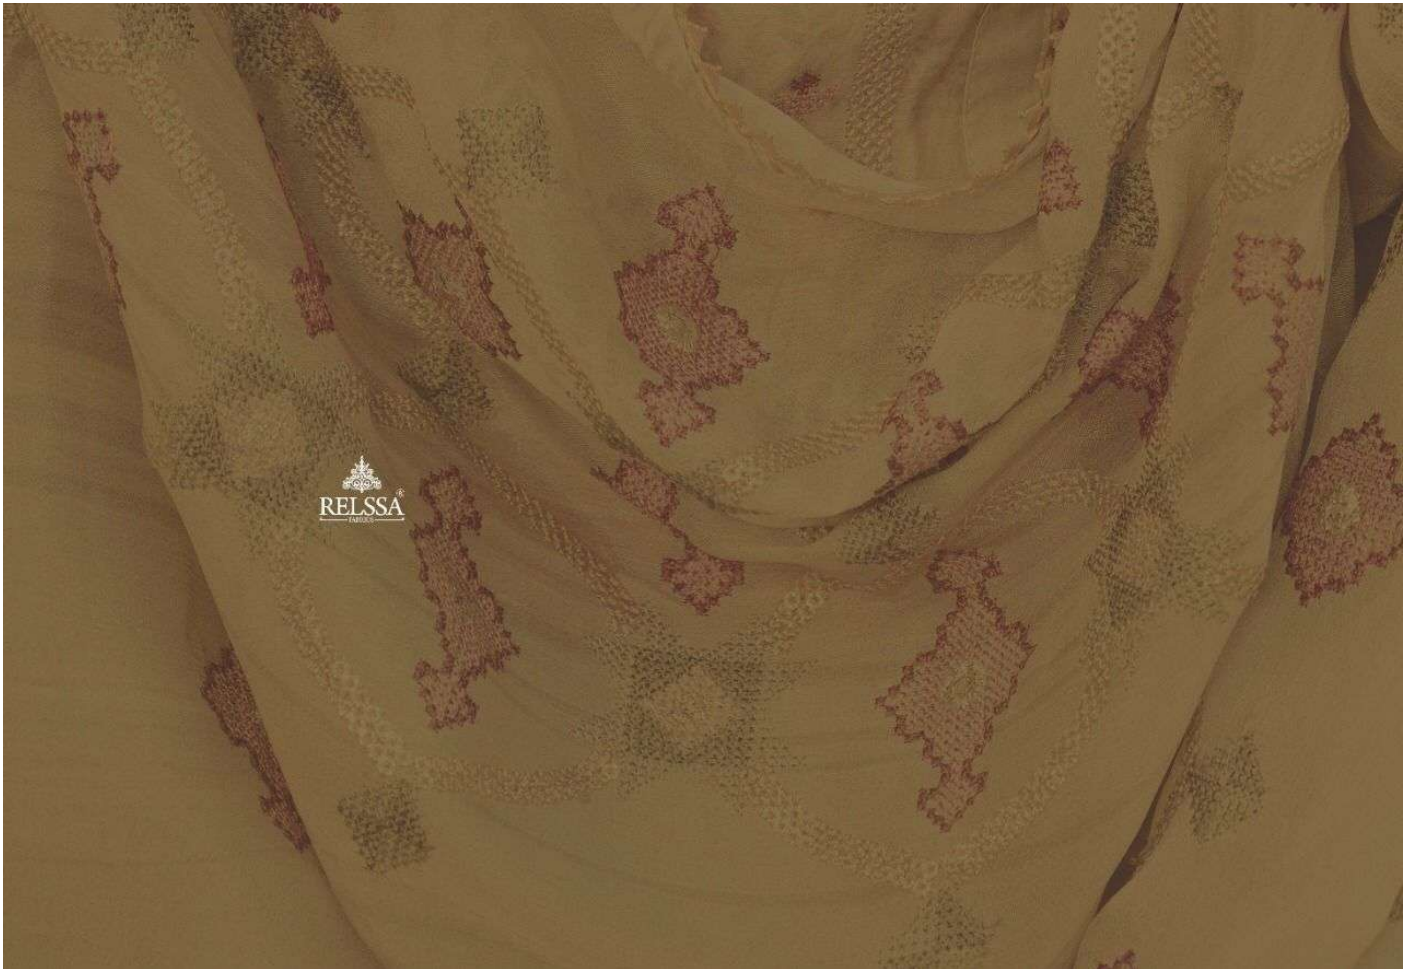

SONICA-2

D NO. : 61002

RELSSA[®]
FABRICS

SONICA-2

D NO. : 61003

RELISSA
FABRICS

SONICA-2

D NO. : 61001

RATE:2650/-

TOP

PURE MODAAL EMROIDERY WORK WITH
DIGITAL PRINTS

DUPATTA

CHIFFON EMBROIDERY WORK WITH DIGITAL PRINT

BOTTOM

PURE MODAAL COTTON

DESIGN	PRODUCT NAME	HSN CODE
D.NO:-61001-61004	SONICA-2	520851
TOTAL SUITS	TOTAL AMOUNT	AVG.RATE
04	10600/-	2650/-