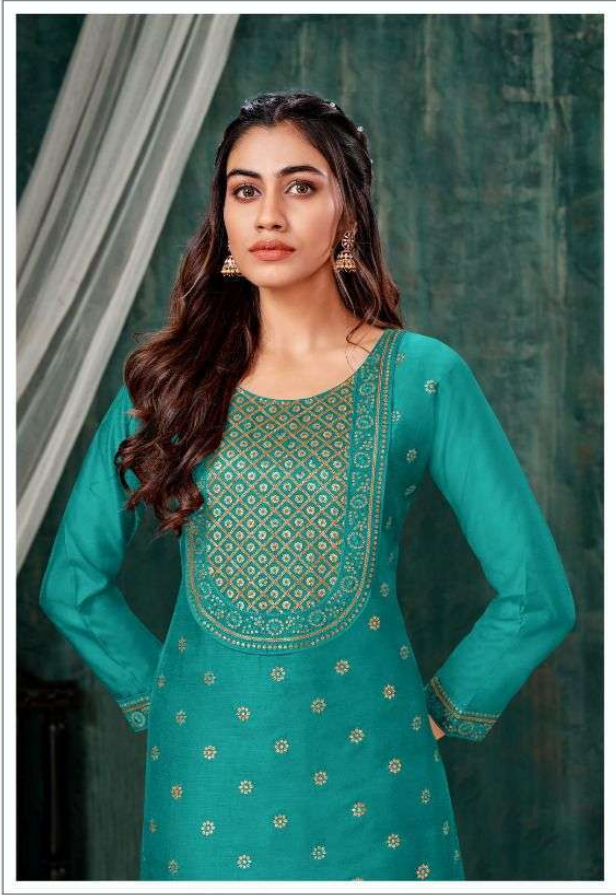

JERSEY

TOUCH OF SPARKLE
**SPARKLE AND SHINE
WITH FESTIVE FALL**

WITH A LITTLE TOUCH OF SHAMROCK AND A SPLASH OF SHINE THESE CAHNSHIPS WILL MAKE YOU FEEL LIKE A PRINCESS. THE COLLECTIVE SOONWAS A RANGE FINALLY INSPIRED!

A SORT OF FRESH AIR COMES ALIVE IN THE FORM OF THE FRESH BREEZE WHICH GIVES BEAUTIFUL FEELINGS TO BE WITH THE NEW SEASON...

PERFECTLY PLAYFUL VIBE

THE WOMAN
PURE BLISS

NATURAL CHARM AND A WHIFF OF PURE BLISS ALL IN
ALL THIS THE PERFECT ENSEMBLE FOR THE WOMAN

THE PERFECT
NATURAL SHADE

NATURAL SHADE AND A WHISP OF GOLD BLEND TO BE THE PERFECT ENSEMBLE FOR THE SEASON

CONTEMPORARY
THE COLLECTION

© 2018. BANGS. ALL RIGHTS RESERVED. FOR THE BANGS COLLECTION.

JERSEY