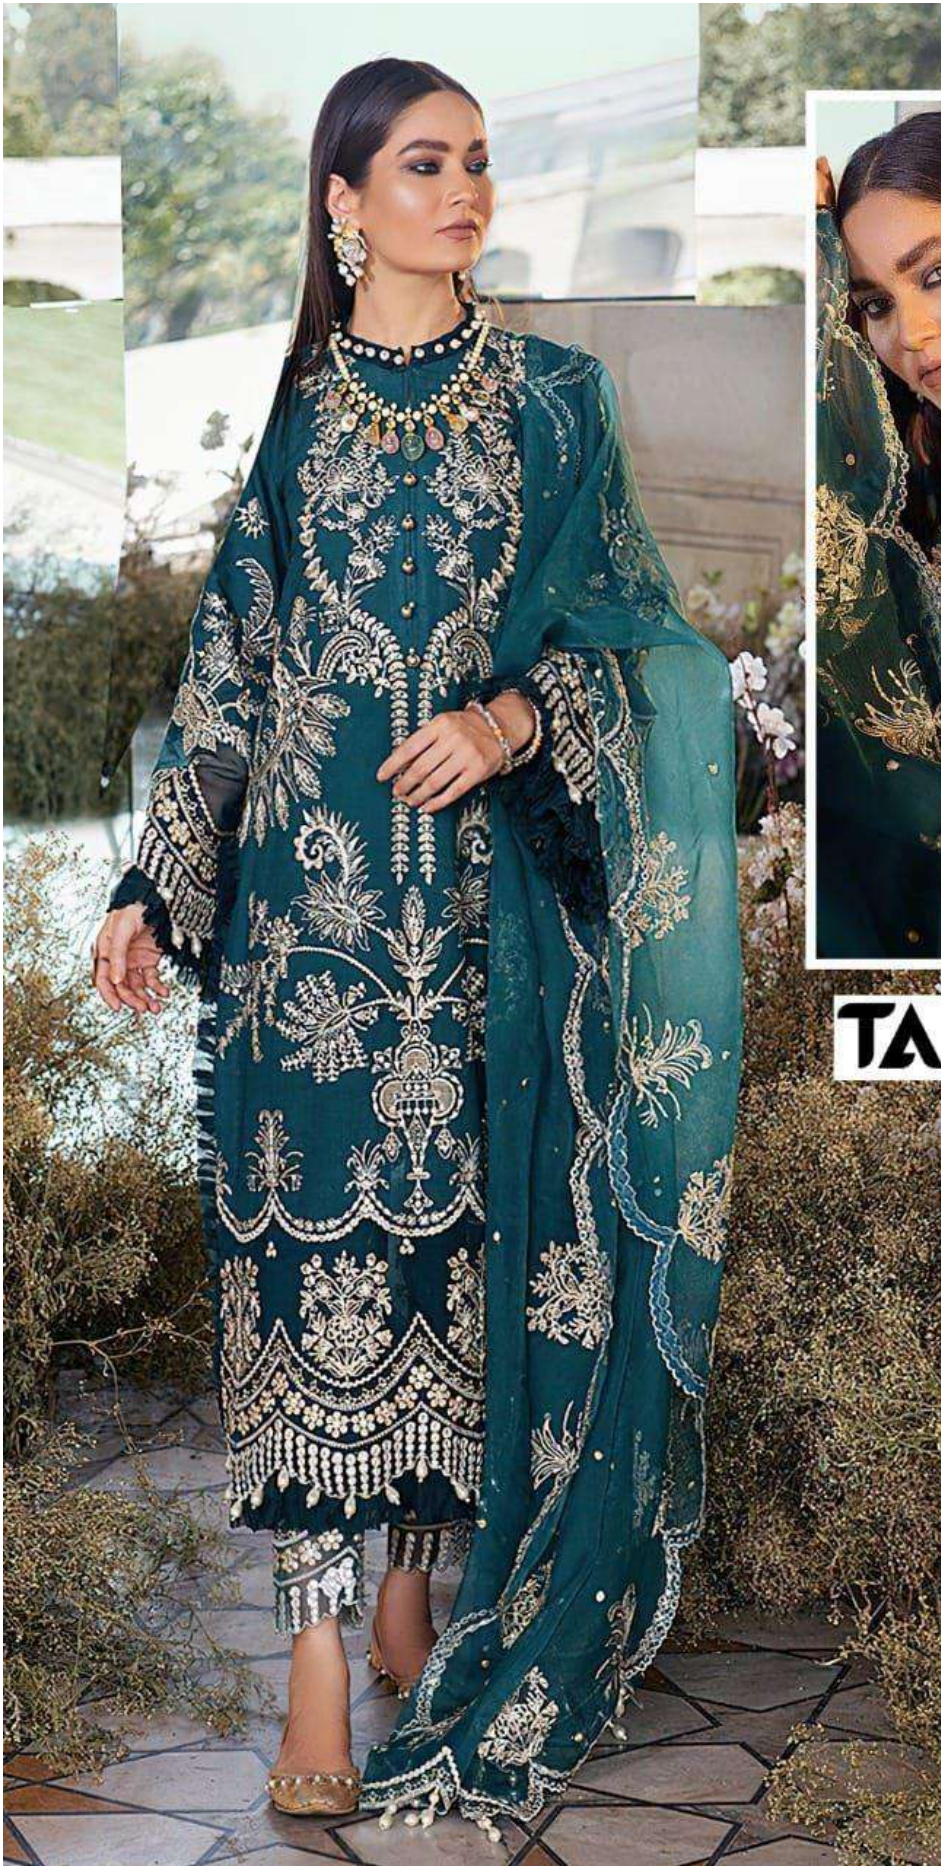

TAAJ SUITS

MUMTAJ 1001

TOP

Georgette with
Heavy Embroidery

BOTTOM

Dull santoon with
petch work

DUPATTA

Net with
Heavy Embroidery

Georgette with
Heavy Embroidery

BOTTOM

Dull santoon with
petch work

DUPATTA

Net with
Heavy Embroidery

TAAJ SUITS

MUMTAJ 1002

TOP

Georgette with
Heavy Embroidery

BOTTOM

Dull santoon with
petch work

DUPATTA

Net with
Heavy Embroidery