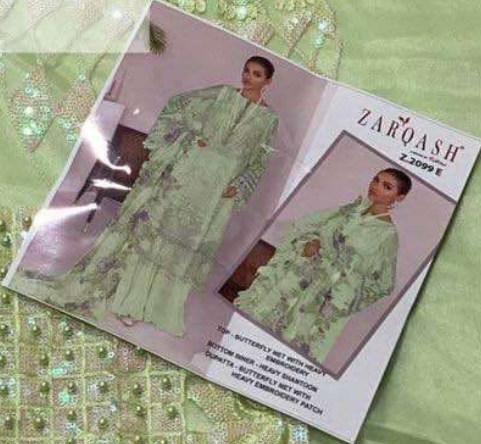

ZARQASH

A BRAND BY KAYIRA