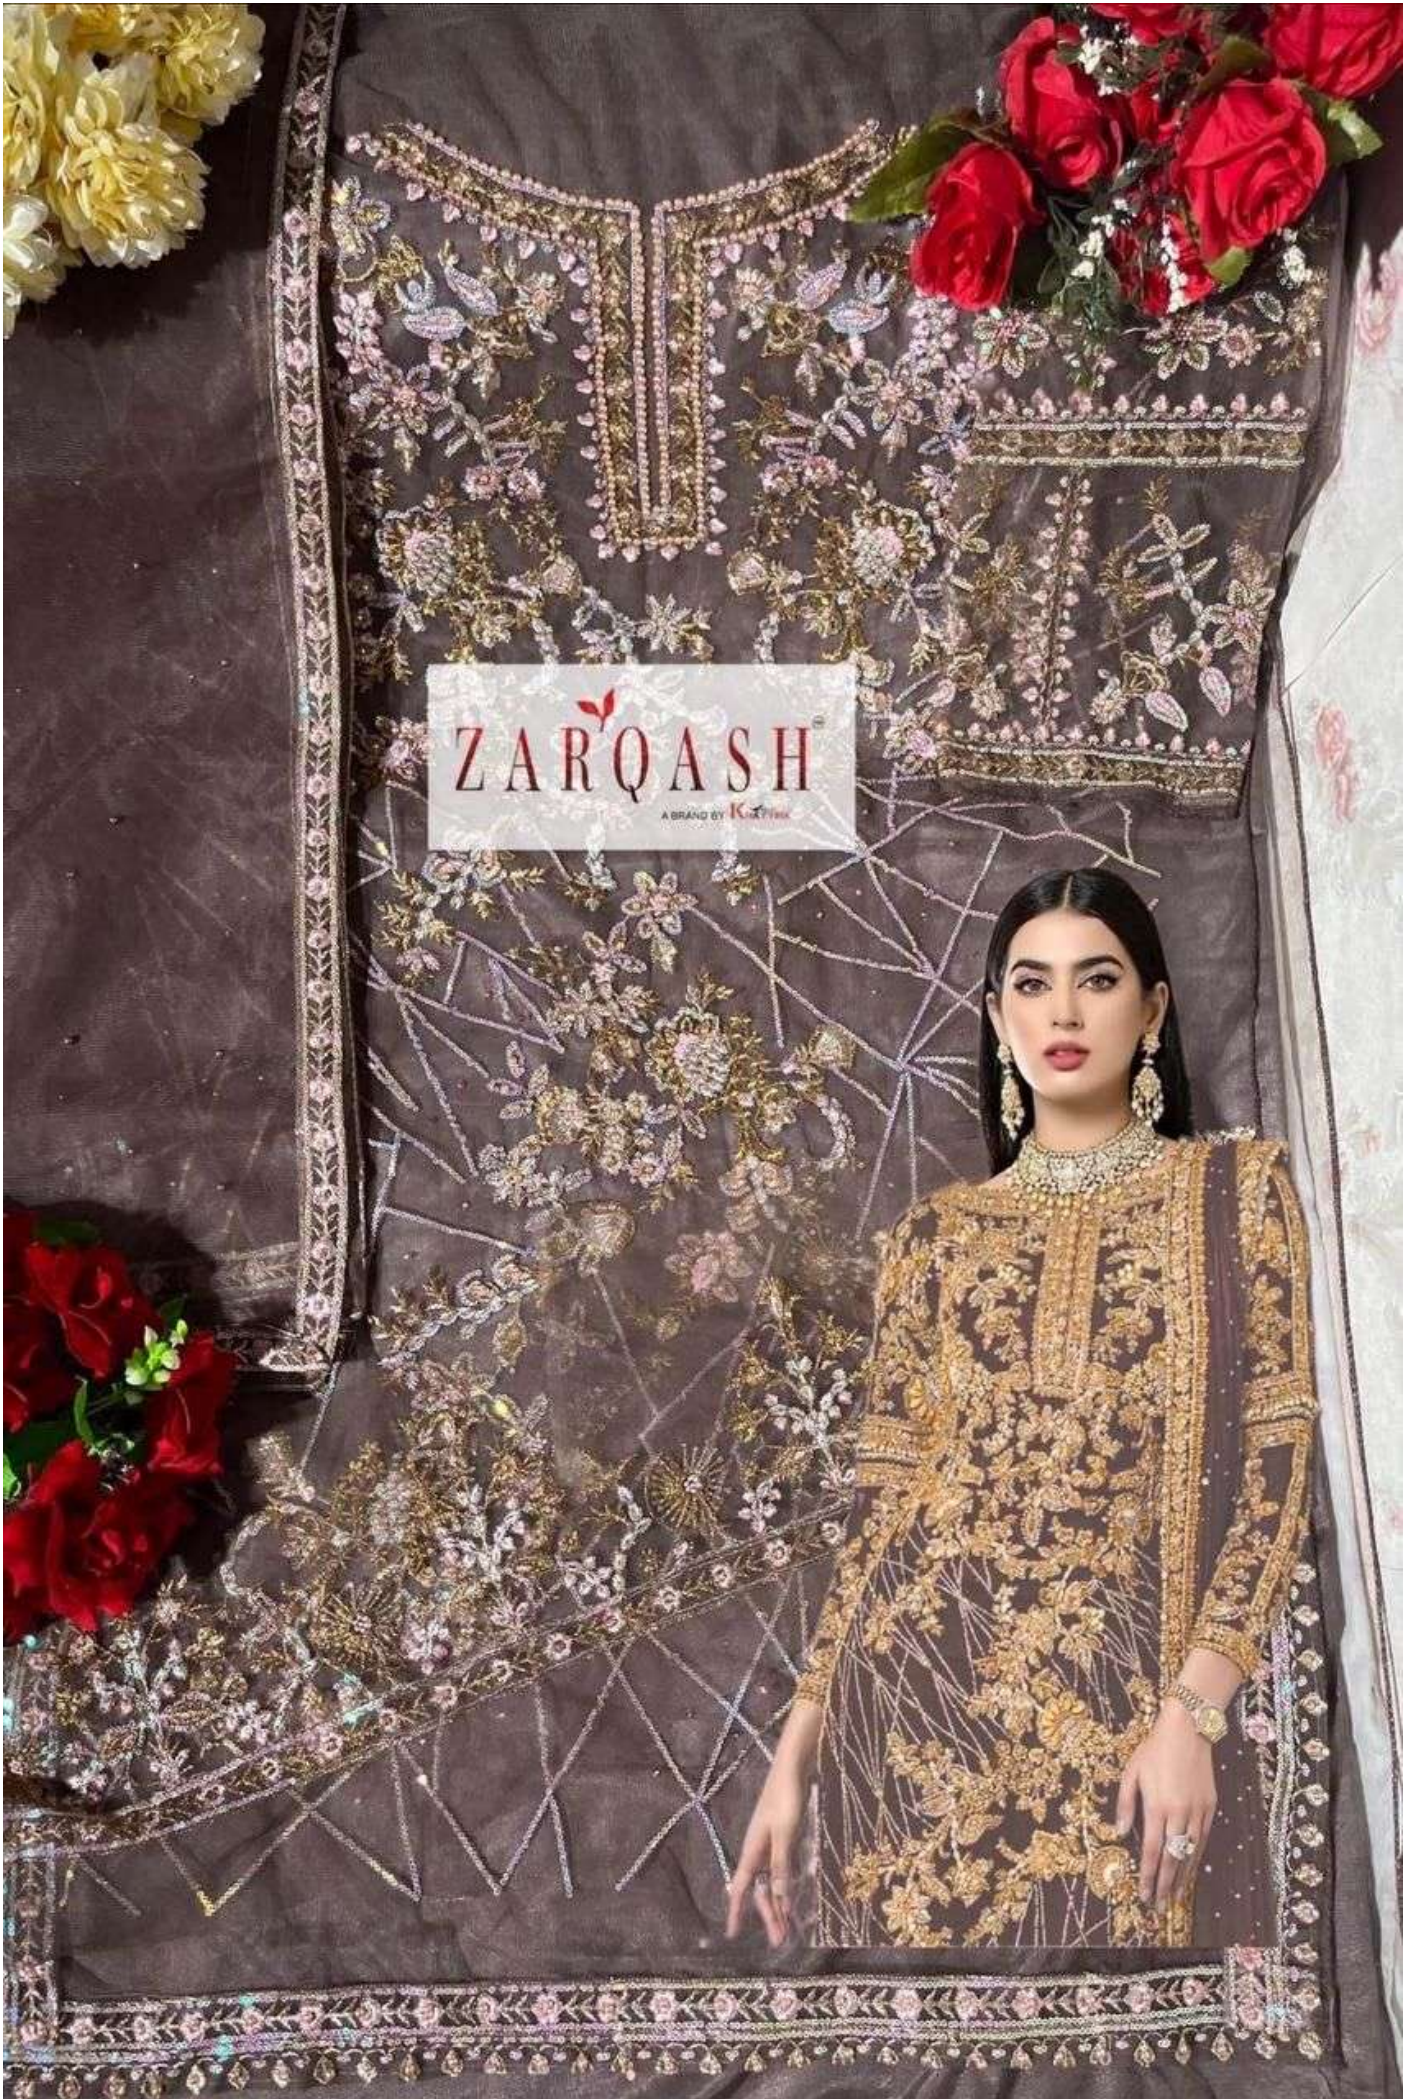

TOP :- NET WITH EMBROIDERY
DUPATTA :- NET WITH EMBROIDERY
WTH MOTI WORK
INNER/BOTTOM :- SANTOON

ZARQASH[®]
A BRAND BY KUTTYA

Z-2128-E

FEBRIC DETAILS

TOP :- NET WITH EMBROIDERY

DUPATTA :-NET WITH EMBROIDERY
WTH MOTI WORK

INNER/BOTTOM :- SANTOON

ZARQASH[®]
A BRAND BY K&F

ZARQASH
A BRAND BY KINZ
KINZ

ZARQASH[®]
A BRAND BY KOTYARA

Z-2128-C

FEBRIC DETAILS

TOP :- NET WITH EMBROIDERY
DUPATTA :-NET WITH EMBROIDERY
WTH MOTI WORK
INNER/BOTTOM :- SANTOON