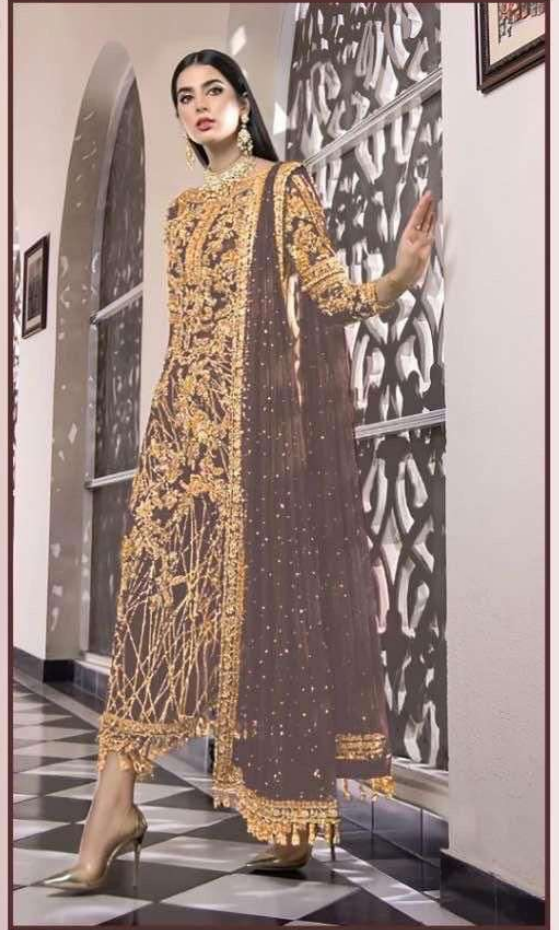

ZARQASH[®]
A BRAND BY KINXT[™]

ZIAAZ

Z-2128-A

Z-2128-B

Z-2128-C

Z-2128-D

Z-2128-E

FEBRIC DETAILS

TOP :- NET WITH EMBROIDERY
DUPATTA :- NET WITH EMBROIDERY
WTH MOTI WORK
INNER/BOTTOM :- SANTOON

ZARQASH[®]
A BRAND BY KUTTYA

Z-2128-E

FEBRIC DETAILS

TOP :- NET WITH EMBROIDERY

DUPATTA :-NET WITH EMBROIDERY
WTH MOTI WORK

INNER/BOTTOM :- SANTOON

ZARQASH[®]
A BRAND BY K&F

ZARQASH
A BRAND BY KINZ
KINZ

ZARQASH[®]
A BRAND BY KOTYARA

Z-2128-C

FEBRIC DETAILS

TOP :- NET WITH EMBROIDERY
DUPATTA :-NET WITH EMBROIDERY
WTH MOTI WORK
INNER/BOTTOM :- SANTOON