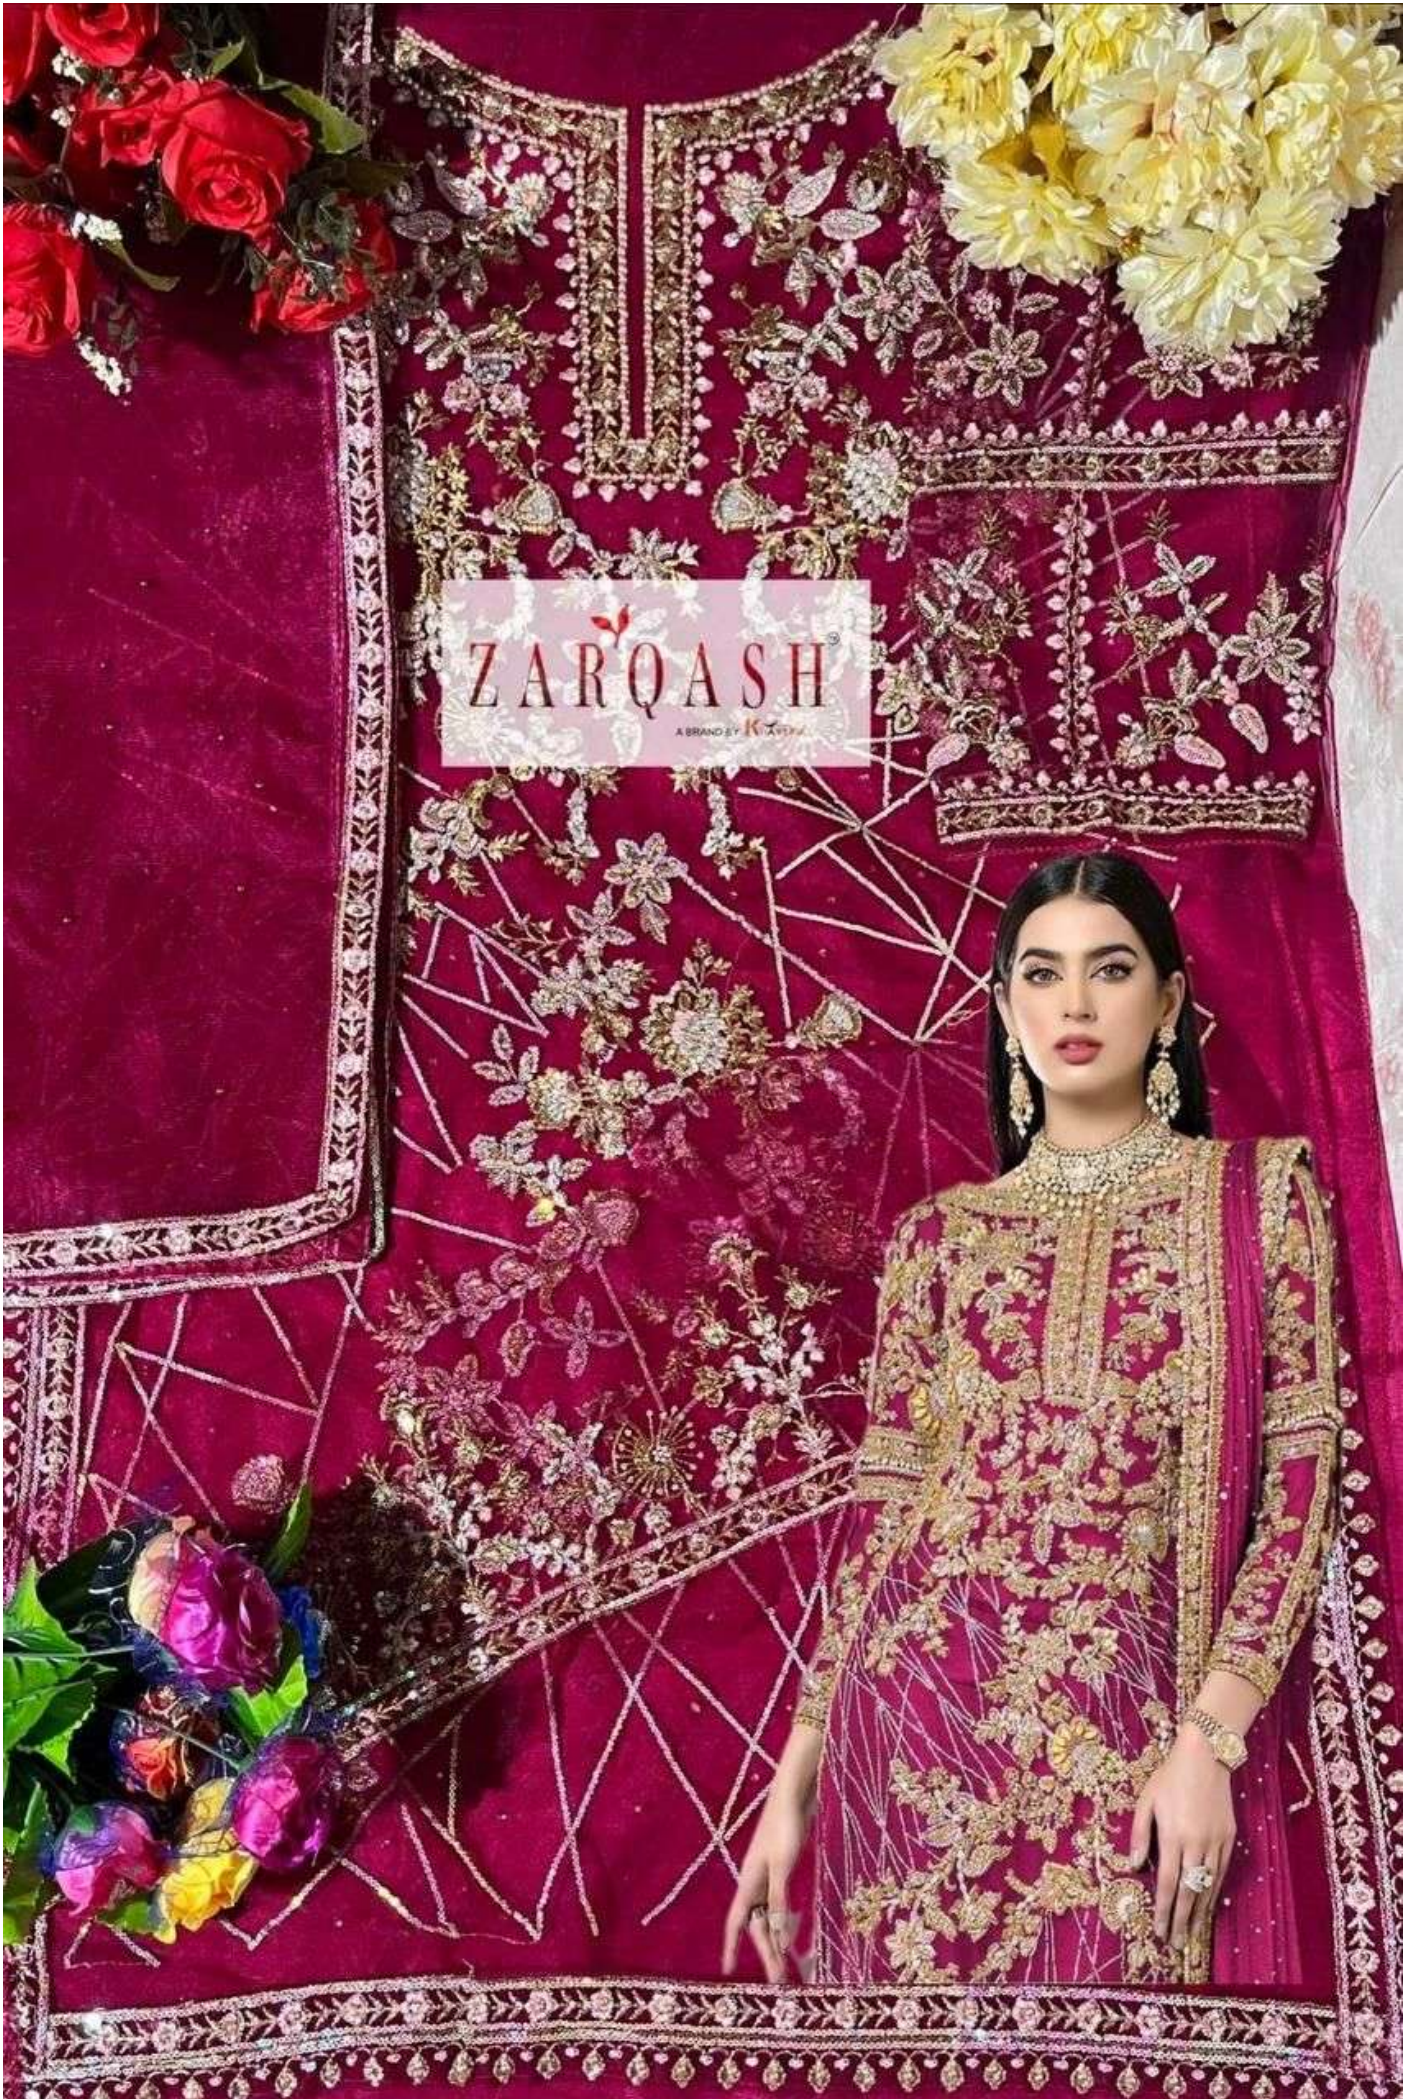

TOP :- NET WITH EMBROIDERY
DUPATTA :- NET WITH EMBROIDERY
WTH MOTI WORK
INNER/BOTTOM :- SANTOON

ZARQASH[®]
A BRAND BY KUTTYA

Z-2128-E

FEBRIC DETAILS

TOP :- NET WITH EMBROIDERY

DUPATTA :-NET WITH EMBROIDERY
WTH MOTI WORK

ZARQASH[®]
A BRAND BY KUTYRA

Z-2128-A

FEBRIC DETAILS

TOP :- NET WITH EMBROIDERY

**DUPATTA :-NET WITH EMBROIDERY
WTH MOTI WORK**

INNER/BOTTOM :- SANTOON

ZARQASH[®]
A BRAND BY K. Z. Textiles

ZARQASH[®]
A BRAND BY KUTERA