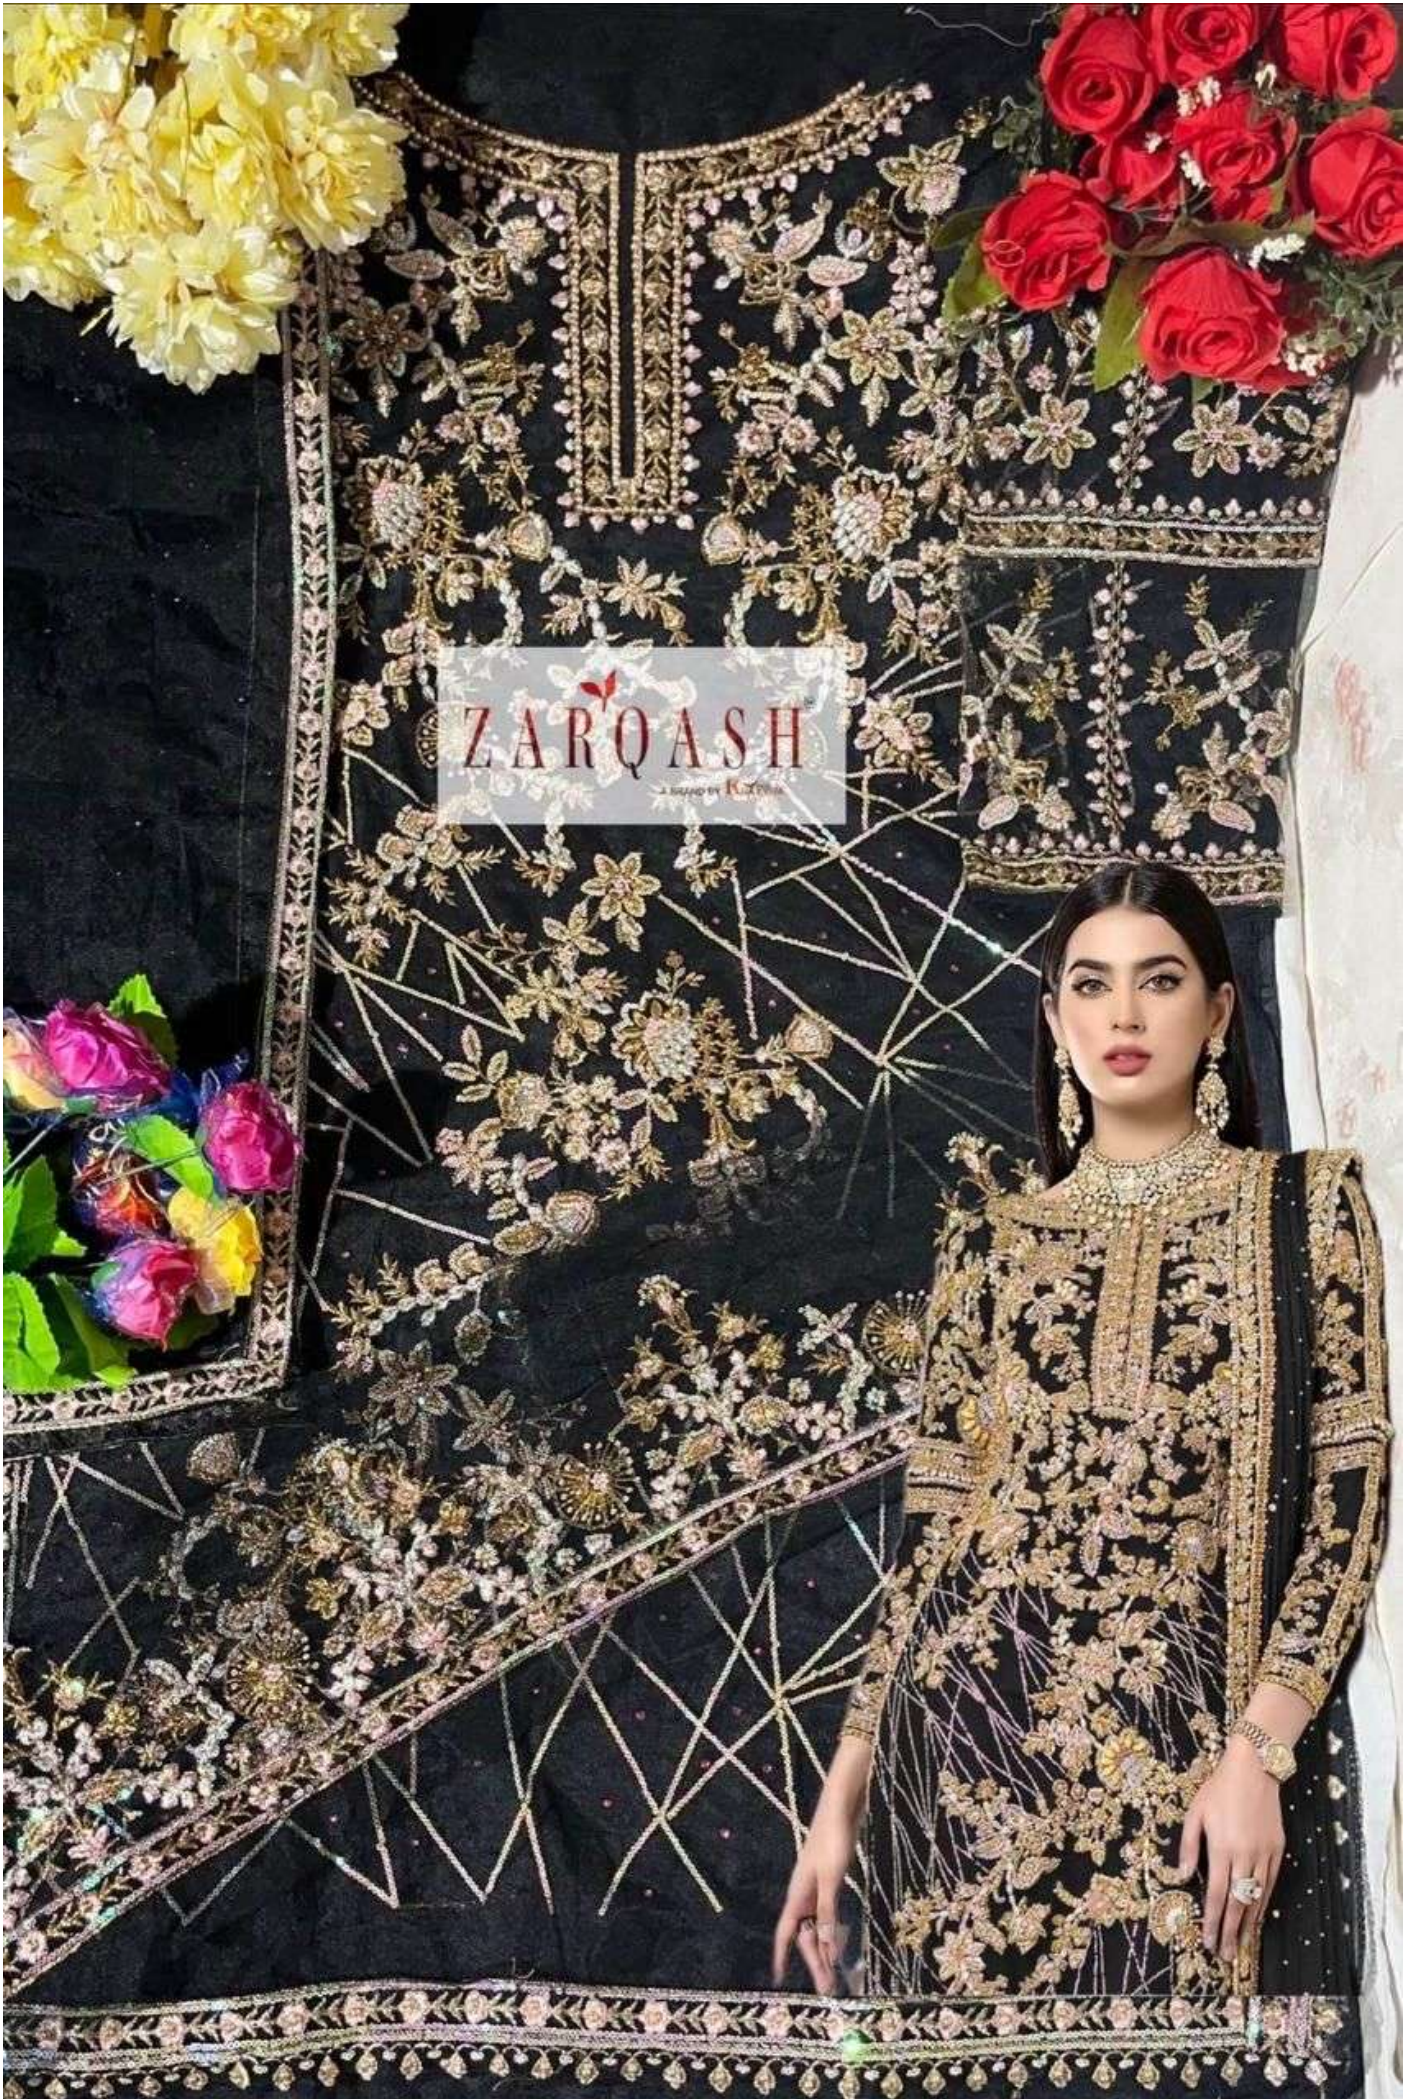

TOP :- NET WITH EMBROIDERY
DUPATTA :- NET WITH EMBROIDERY
WTH MOTI WORK
INNER/BOTTOM :- SANTOON

ZARQASH[®]
A BRAND BY KUTTYA

Z-2128-E

FEBRIC DETAILS

TOP :- NET WITH EMBROIDERY

DUPATTA :-NET WITH EMBROIDERY
WTH MOTI WORK

INNER/BOTTOM :- SANTOON

ZARQASH[®]
A BRAND BY K&F

ZARQASH
A BRAND BY KINZ
KINZ

ZARQASH[®]
A BRAND BY KOTYARA

Z-2128-C

FEBRIC DETAILS

TOP :- NET WITH EMBROIDERY
DUPATTA :-NET WITH EMBROIDERY
WTH MOTI WORK
INNER/BOTTOM :- SANTOON

ZARQASH[®]
A BRAND BY KUTYRA

Z-2128-A

FEBRIC DETAILS

TOP :- NET WITH EMBROIDERY

**DUPATTA :-NET WITH EMBROIDERY
WTH MOTI WORK**

INNER/BOTTOM :- SANTOON

ZARQASH[®]
A BRAND BY K. Z. Textiles

ZARQASH[®]
A BRAND BY KUTERA

Z-2128-B

FEBRIC DETAILS

TOP :- NET WITH EMBROIDERY

DUPATTA :-NET WITH EMBROIDERY
WTH MOTI WORK

INNER/BOTTOM :- SANTOON

ZARQASH[®]
A BRAND BY KUTYRA

Z-2128-D

FEBRIC DETAILS