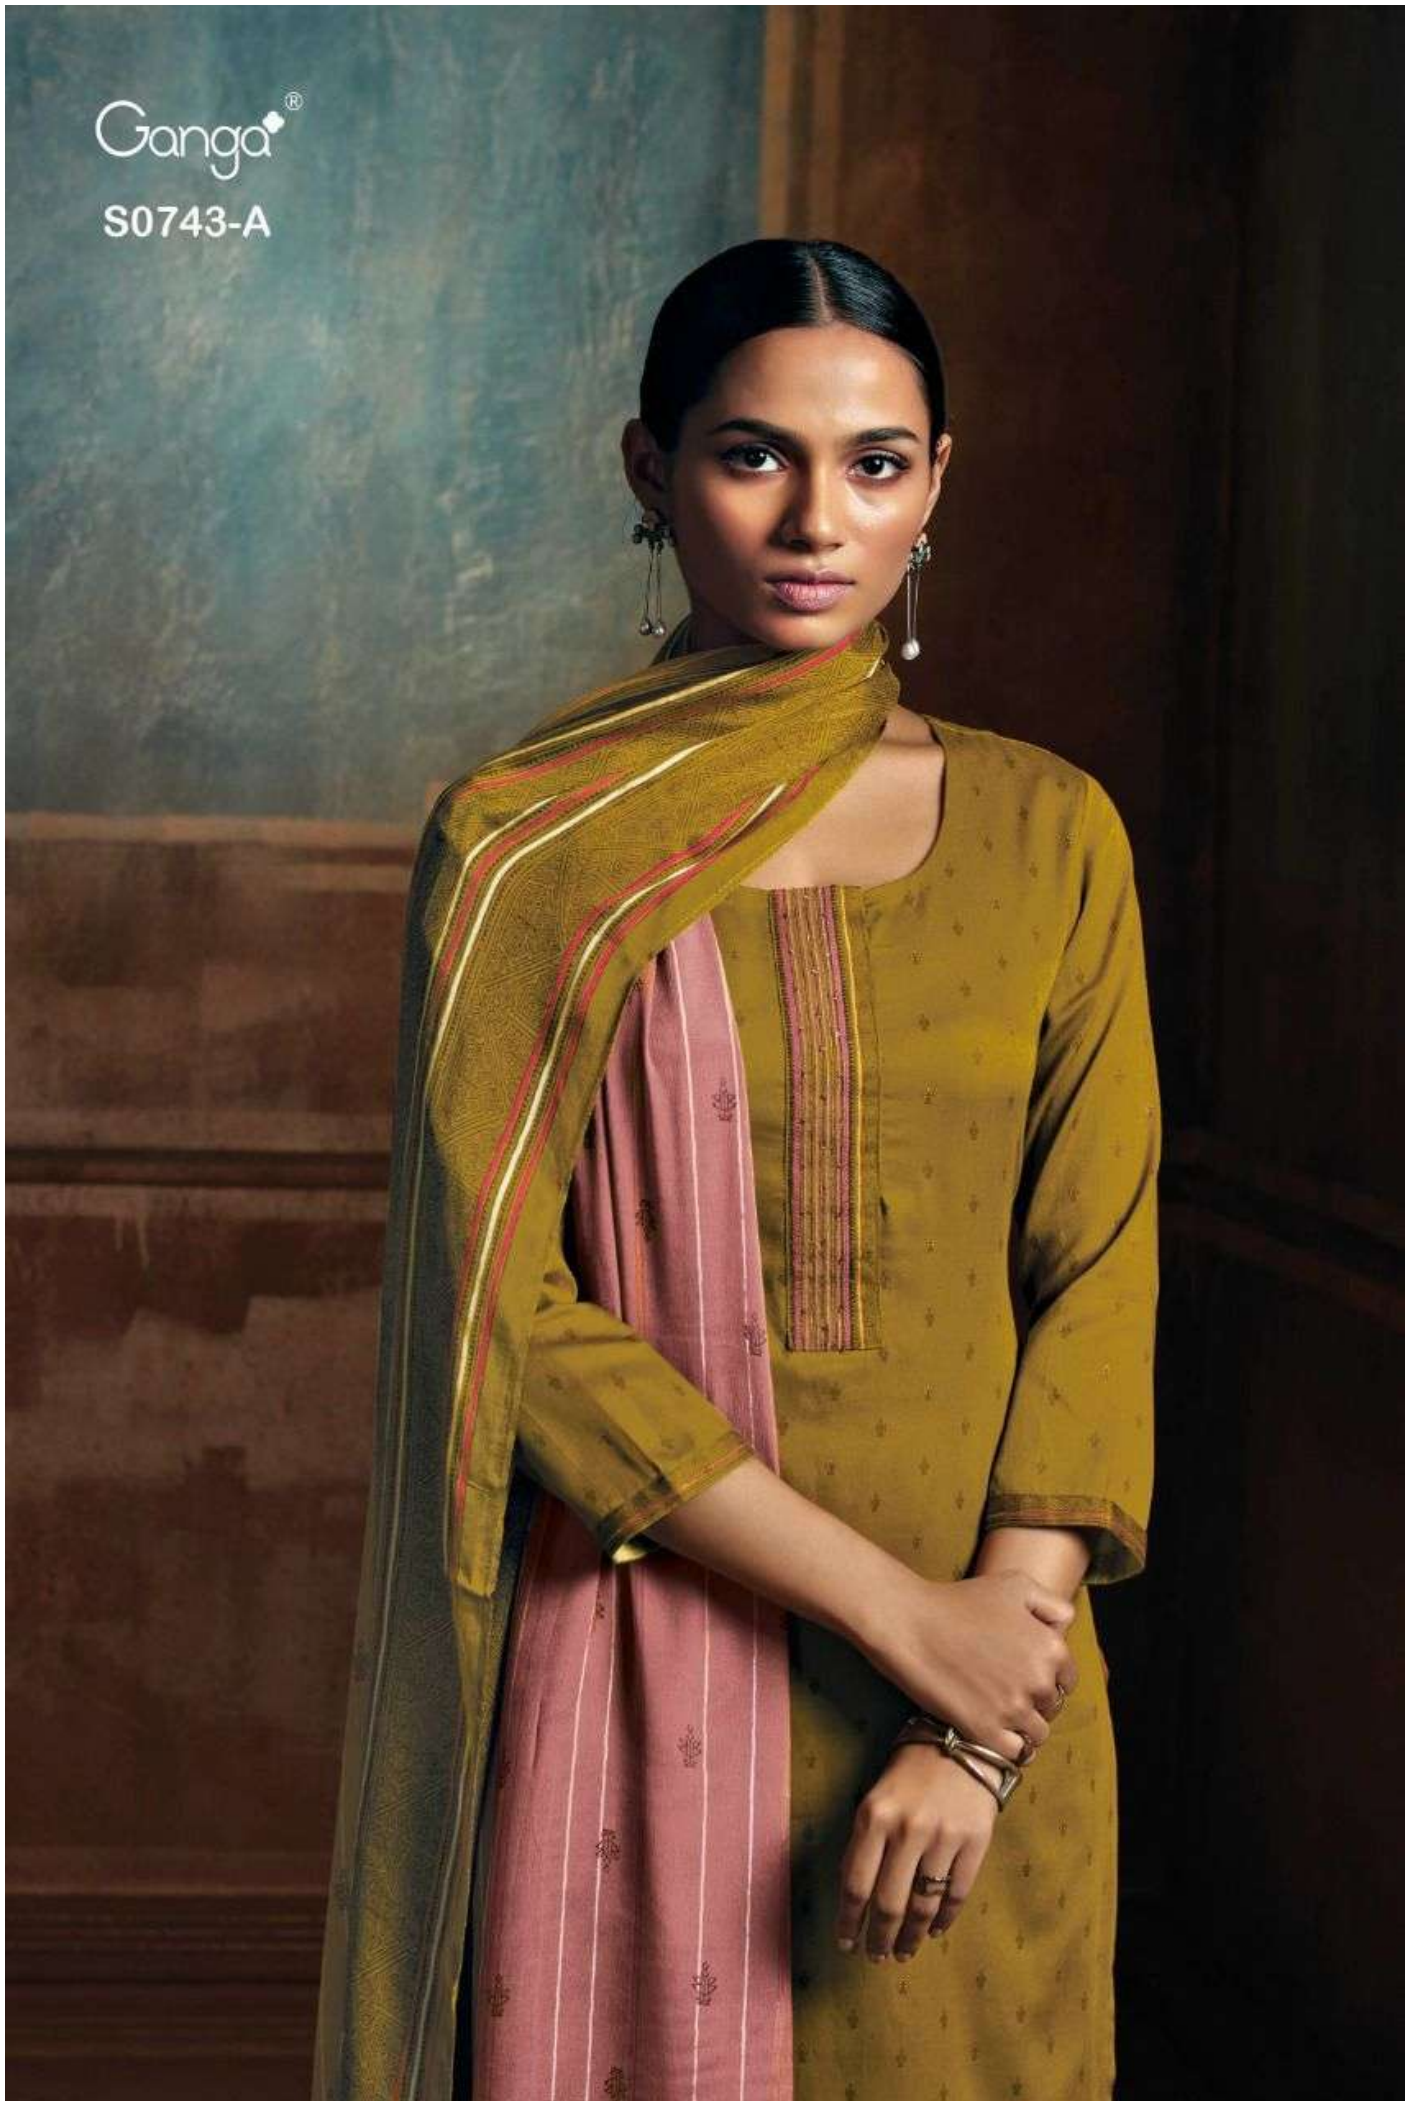

Ganga®

S0743-C

Ganga®

S0743-A

Ganga®

S0743-B

Ganga®

S0743-A

Ganga®

S0743-D

PRODUCT NAME	ISHANA
D.NO.	S0743
DESCRIPTION	<p>TOP PREMIUM COTTON SATIN PRINTED WITH EMBROIDERY AND HAND WORK AND PRINTED DAMAN BORDER</p> <p>BOTTOM PREMIUM COTTON SOLID</p> <p>DUPATTA FINEST CHINNON CHIFFON PRINTED</p>
HSN CODE	520851
WHOLESALE PRICE	1605/- EACH+GST(EXTRA)