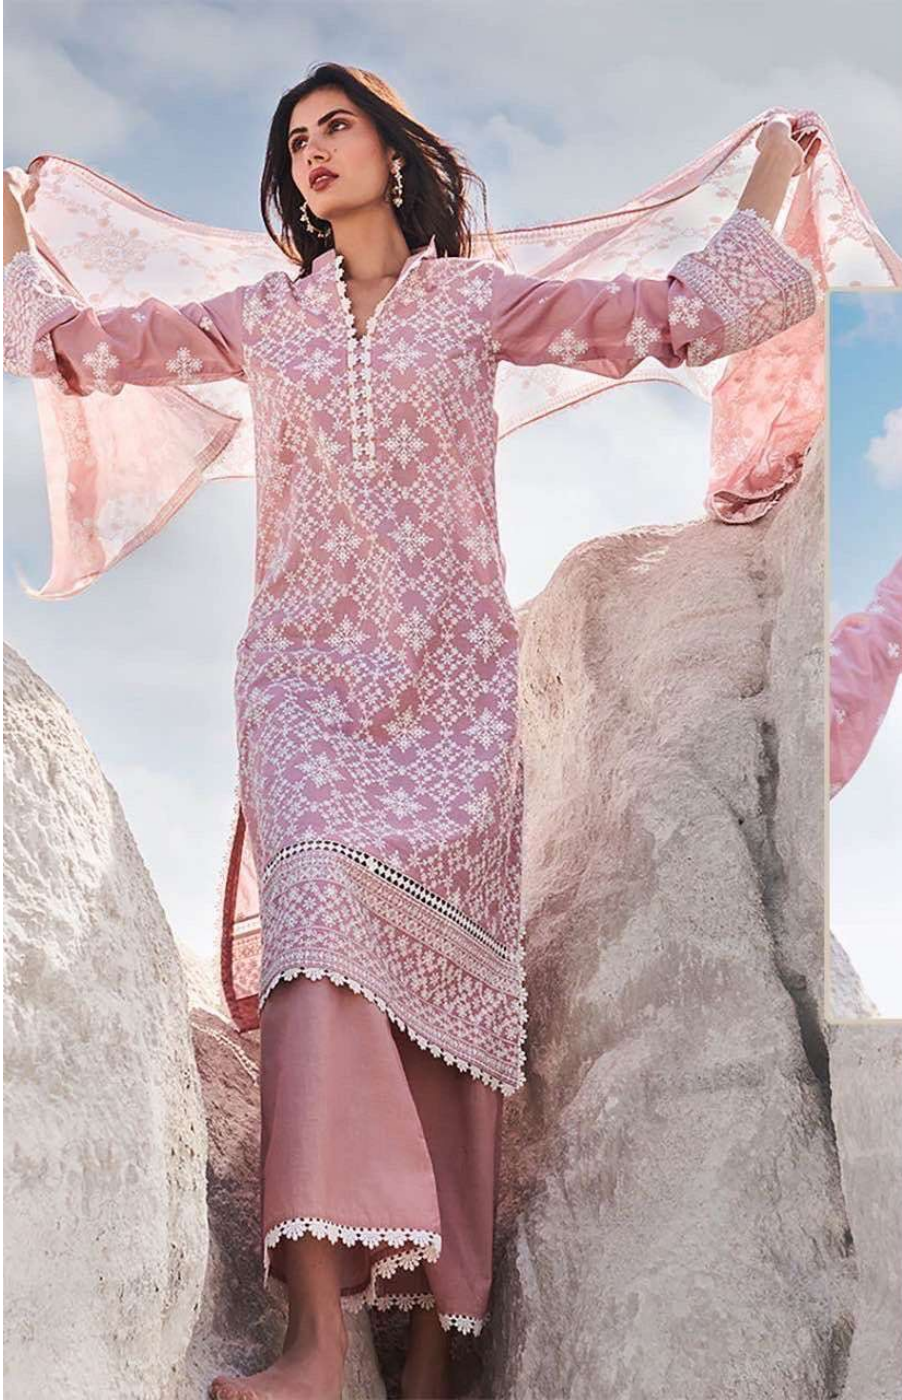

BOTTOM :- COTTON

DUPATTA :-NAZHEN WITH EMBROIDERY

ZARQASH[®]
A BRAND BY **KATYUKA**

Z-2156

FEBRIC DETAILS

TOP :-COTTON EMBROIDERED

BOTTOM :- COTTON

DUPATTA :-Silk CHIFFON DIGITAL PRINT

FEBRIC DETAILS

TOP :-COTTON EMBROIDERED

BOTTOM :- COTTON

DUPATTA :-NAZHEN WITH EMBROIDERY

ZARQASH[®]
A BRAND BY KATYUKA

Z-2158

FEBRIC DETAILS

TOP :-COTTON EMBROIDERED

BOTTOM :- COTTON

DUPATTA :-NAZHEN WITH EMBROIDERY

ZARQASH[®]
A BRAND BY **KATYUKA**

Z-2159

FEBRIC DETAILS

TOP :-COTTON EMBROIDERED

BOTTOM :- COTTON

DUPATTA :-NAZHEN WITH EMBROIDERY