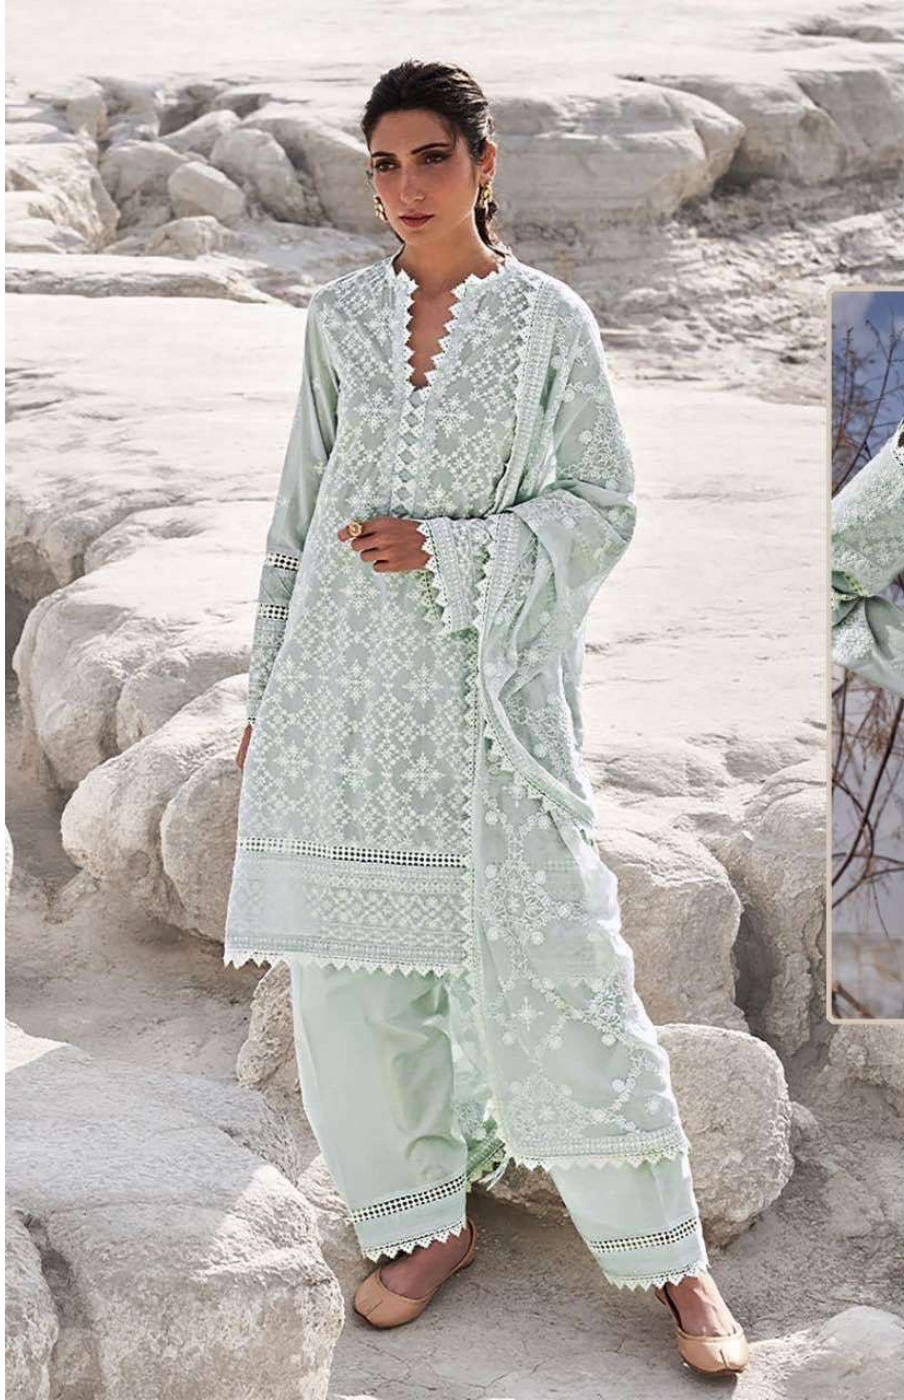

BOTTOM :- COTTON

DUPATTA :-NAZHEN WITH EMBROIDERY

ZARQASH[®]
A BRAND BY **KATYUKA**

Z-2156

FEBRIC DETAILS

TOP :-COTTON EMBROIDERED

BOTTOM :- COTTON

DUPATTA :-Silk CHIFFON DIGITAL PRINT

FEBRIC DETAILS

TOP :-COTTON EMBROIDERED

BOTTOM :- COTTON

DUPATTA :-NAZHEN WITH EMBROIDERY

ZARQASH[®]
A BRAND BY KATYUKA

Z-2158

FEBRIC DETAILS

TOP :-COTTON EMBROIDERED

BOTTOM :- COTTON

DUPATTA :-NAZHEN WITH EMBROIDERY

ZARQASH[®]
A BRAND BY **KATYUKA**

Z-2159

FEBRIC DETAILS

TOP :-COTTON EMBROIDERED

BOTTOM :- COTTON

DUPATTA :-NAZHEN WITH EMBROIDERY