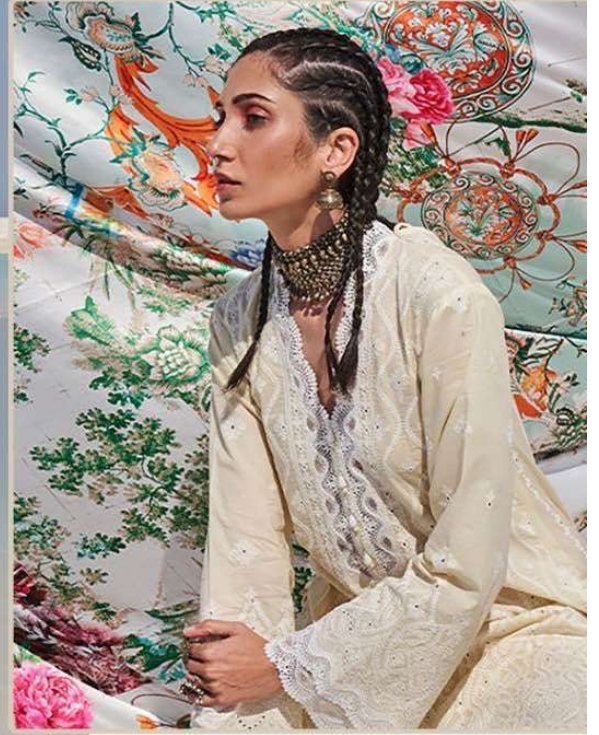

ZARQASH[®]
A BRAND BY KX[™]

LAWANKARI VOL 24 by ZARQASH

ZARQASH[®]
A BRAND BY KX[™]

LAWANKARI VOL 24 by ZARQASH

ZARQASH[®]
A BRAND BY KATYUKA

Z-2155

FEBRIC DETAILS

TOP :-COTTON EMBROIDERED

BOTTOM :- COTTON

DUPATTA :-NAZHEN WITH EMBROIDERY

ZARQASH[®]
A BRAND BY **KATYUKA**

Z-2156

FEBRIC DETAILS

TOP :-COTTON EMBROIDERED

BOTTOM :- COTTON

DUPATTA :-Silk CHIFFON DIGITAL PRINT

FEBRIC DETAILS

TOP :-COTTON EMBROIDERED

BOTTOM :- COTTON

DUPATTA :-NAZHEN WITH EMBROIDERY

ZARQASH[®]
A BRAND BY KATYUKA

Z-2158

FEBRIC DETAILS

TOP :-COTTON EMBROIDERED