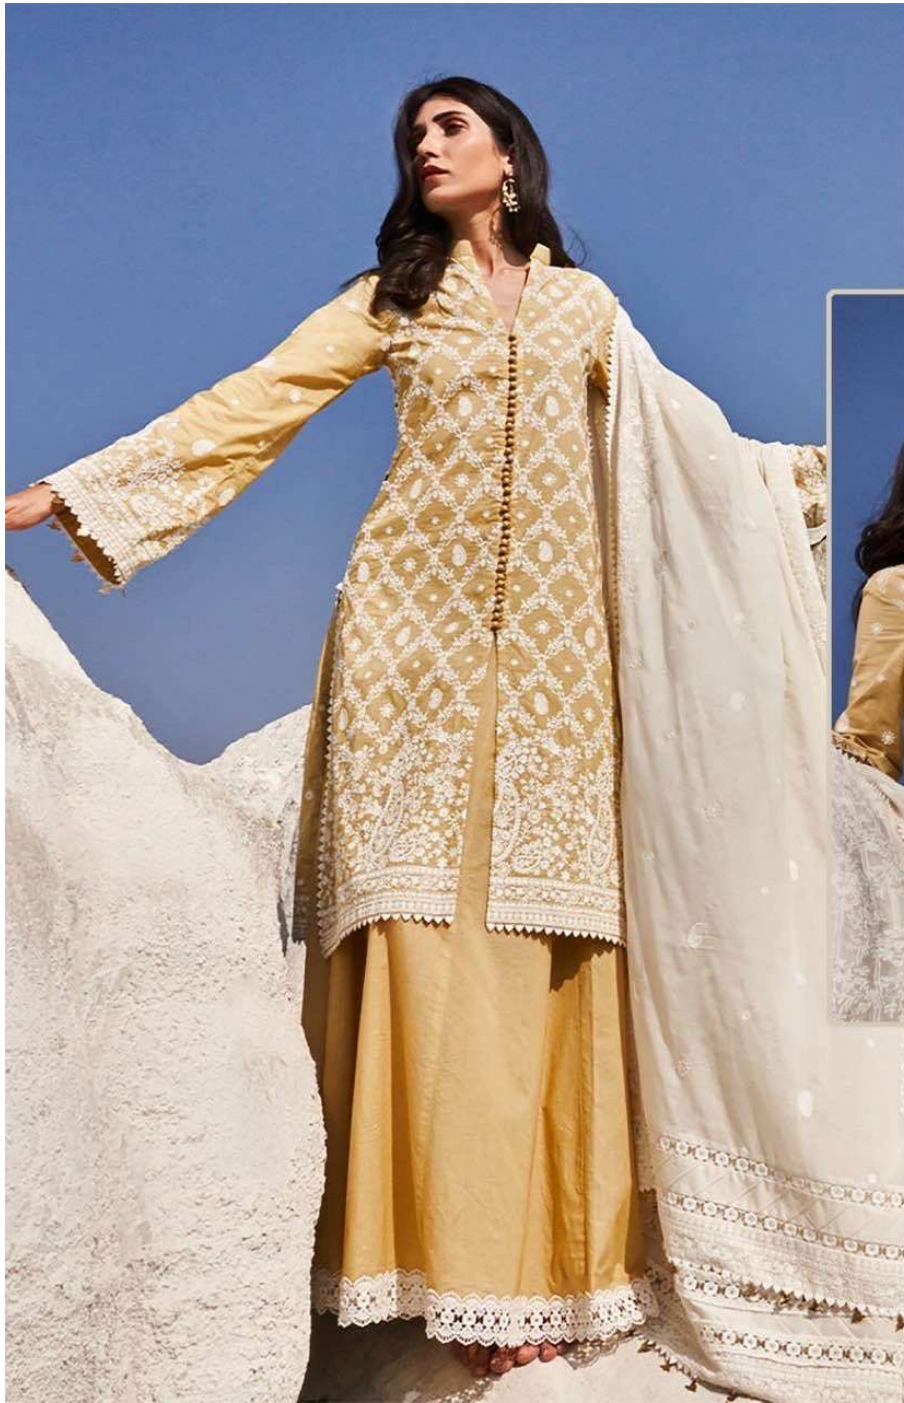

ZARQASH[®]
A BRAND BY KX[™]

LAWANKARI VOL 24 by ZARQASH

ZARQASH[®]
A BRAND BY KX[™]

LAWANKARI VOL 24 by ZARQASH

ZARQASH[®]
A BRAND BY KATYUKA

Z-2155

FEBRIC DETAILS

TOP :-COTTON EMBROIDERED

BOTTOM :- COTTON

DUPATTA :-NAZHEN WITH EMBROIDERY

ZARQASH[®]
A BRAND BY **KATYUKA**

Z-2156

FEBRIC DETAILS

TOP :-COTTON EMBROIDERED

BOTTOM :- COTTON

DUPATTA :-Silk CHIFFON DIGITAL PRINT

FEBRIC DETAILS

TOP :-COTTON EMBROIDERED

BOTTOM :- COTTON

DUPATTA :-NAZHEN WITH EMBROIDERY

ZARQASH[®]
A BRAND BY KATYUKA

Z-2158

FEBRIC DETAILS

TOP :-COTTON EMBROIDERED

BOTTOM :- COTTON

DUPATTA :-NAZHEN WITH EMBROIDERY

ZARQASH[®]
A BRAND BY **KATYUKA**

Z-2159

FEBRIC DETAILS

TOP :-COTTON EMBROIDERED

BOTTOM :- COTTON

DUPATTA :-NAZHEN WITH EMBROIDERY