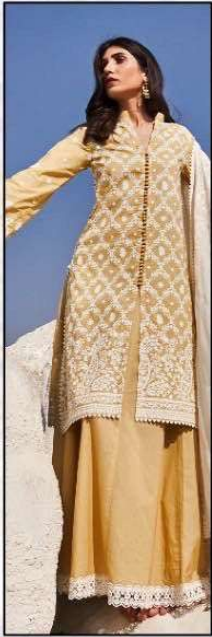

LAWANKARI VOL 24 by ZARQASH

ZARQASH®

Z-2155