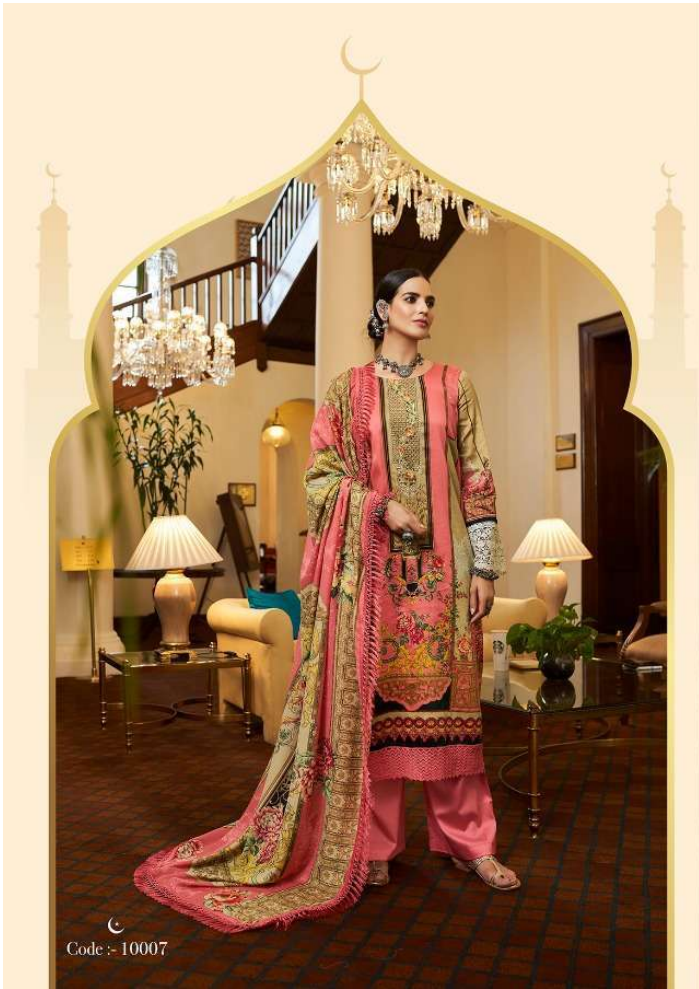

Kesari  
TRENDZ

Jashni e bahar

Kesari  
TRENDZ

Code :- 10005

Kesari  
TRENDS

Code :- 10002

*Kesari*  
TRENDS

Code :- 10007

Kesari  
TRENDZ

Jashni e bahar

10001

10002

10003

10004

10005

10006

10007

10008

Kesari  
TRENDZ

Code :- 10008

A decorative graphic on a light beige background. It features a silhouette of a mosque with multiple domes and minarets, each topped with a crescent moon. The design is centered and serves as a backdrop for the brand logo and text.