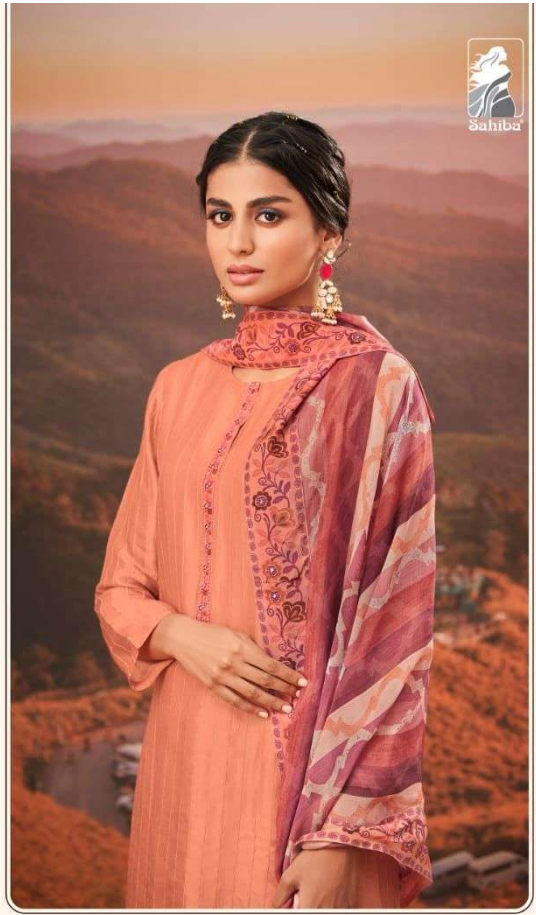

1322

1315

FLEUR

1320

1315

1322

1310

1308

1315

1308

DESCRIPTION

TOP - FANCY JACQUARD LINING TOP WITH RUSSIAN SILK
DIGITAL PRINTED DAMAN NECK PATTI WITH HAND WORK

BOTTOM - MUSLIN SILK HEAVY

DUPATTA - PURE ORGANZA SILK DIGITAL PRINT WITH
DIGITAL PRINTED RUSSIAN SILK PATTI WITH HAND WORK