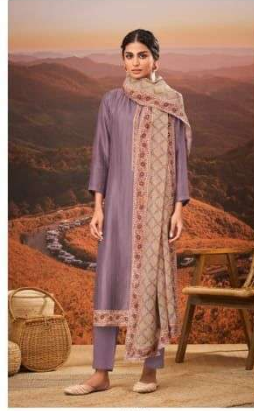

1322

1315

FLEUR

1320

1315

1322

1310

1308

1315

1308

DESCRIPTION

TOP - FANCY JACQUARD LINING TOP WITH RUSSIAN SILK
DIGITAL PRINTED DAMAN NECK PATTI WITH HAND WORK

BOTTOM - MUSLIN SILK HEAVY

DUPATTA - PURE ORGANZA SILK DIGITAL PRINT WITH
DIGITAL PRINTED RUSSIAN SILK PATTI WITH HAND WORK