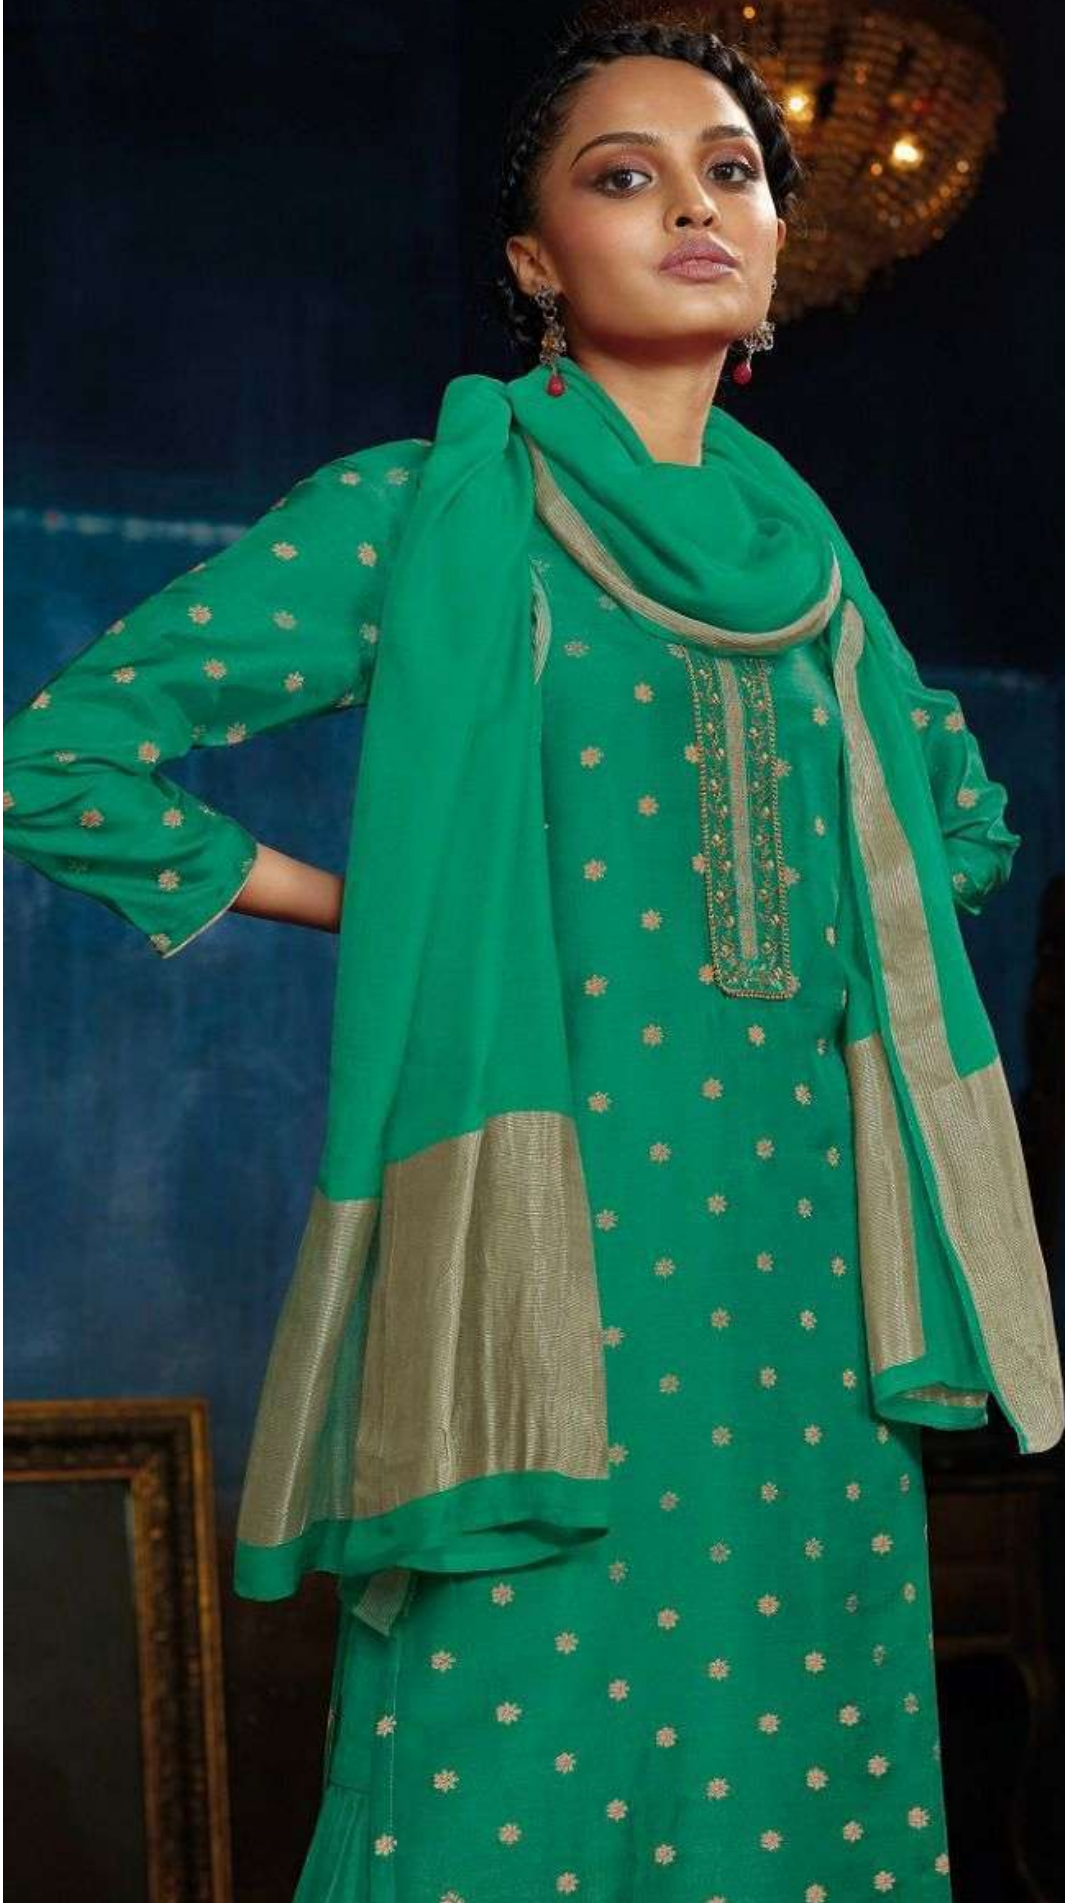

Ganga®

S1109-A