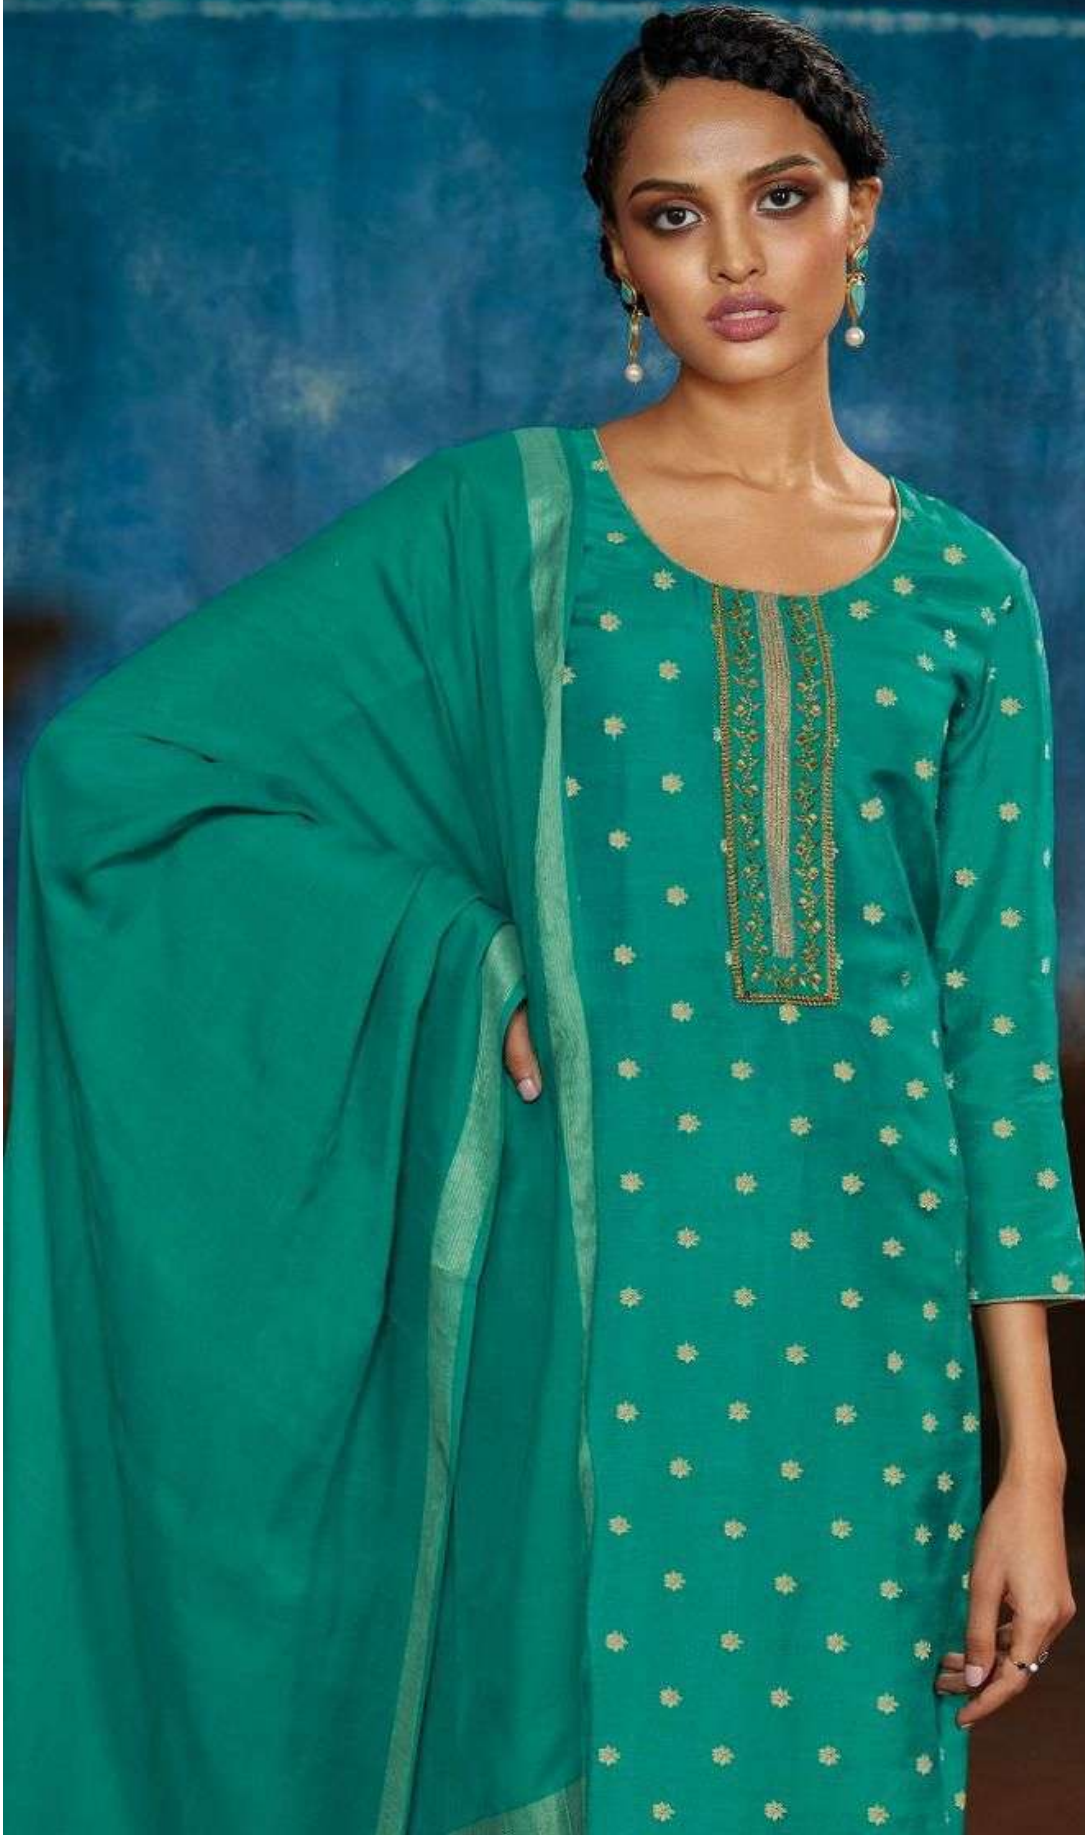

Ganga®

S1109-G