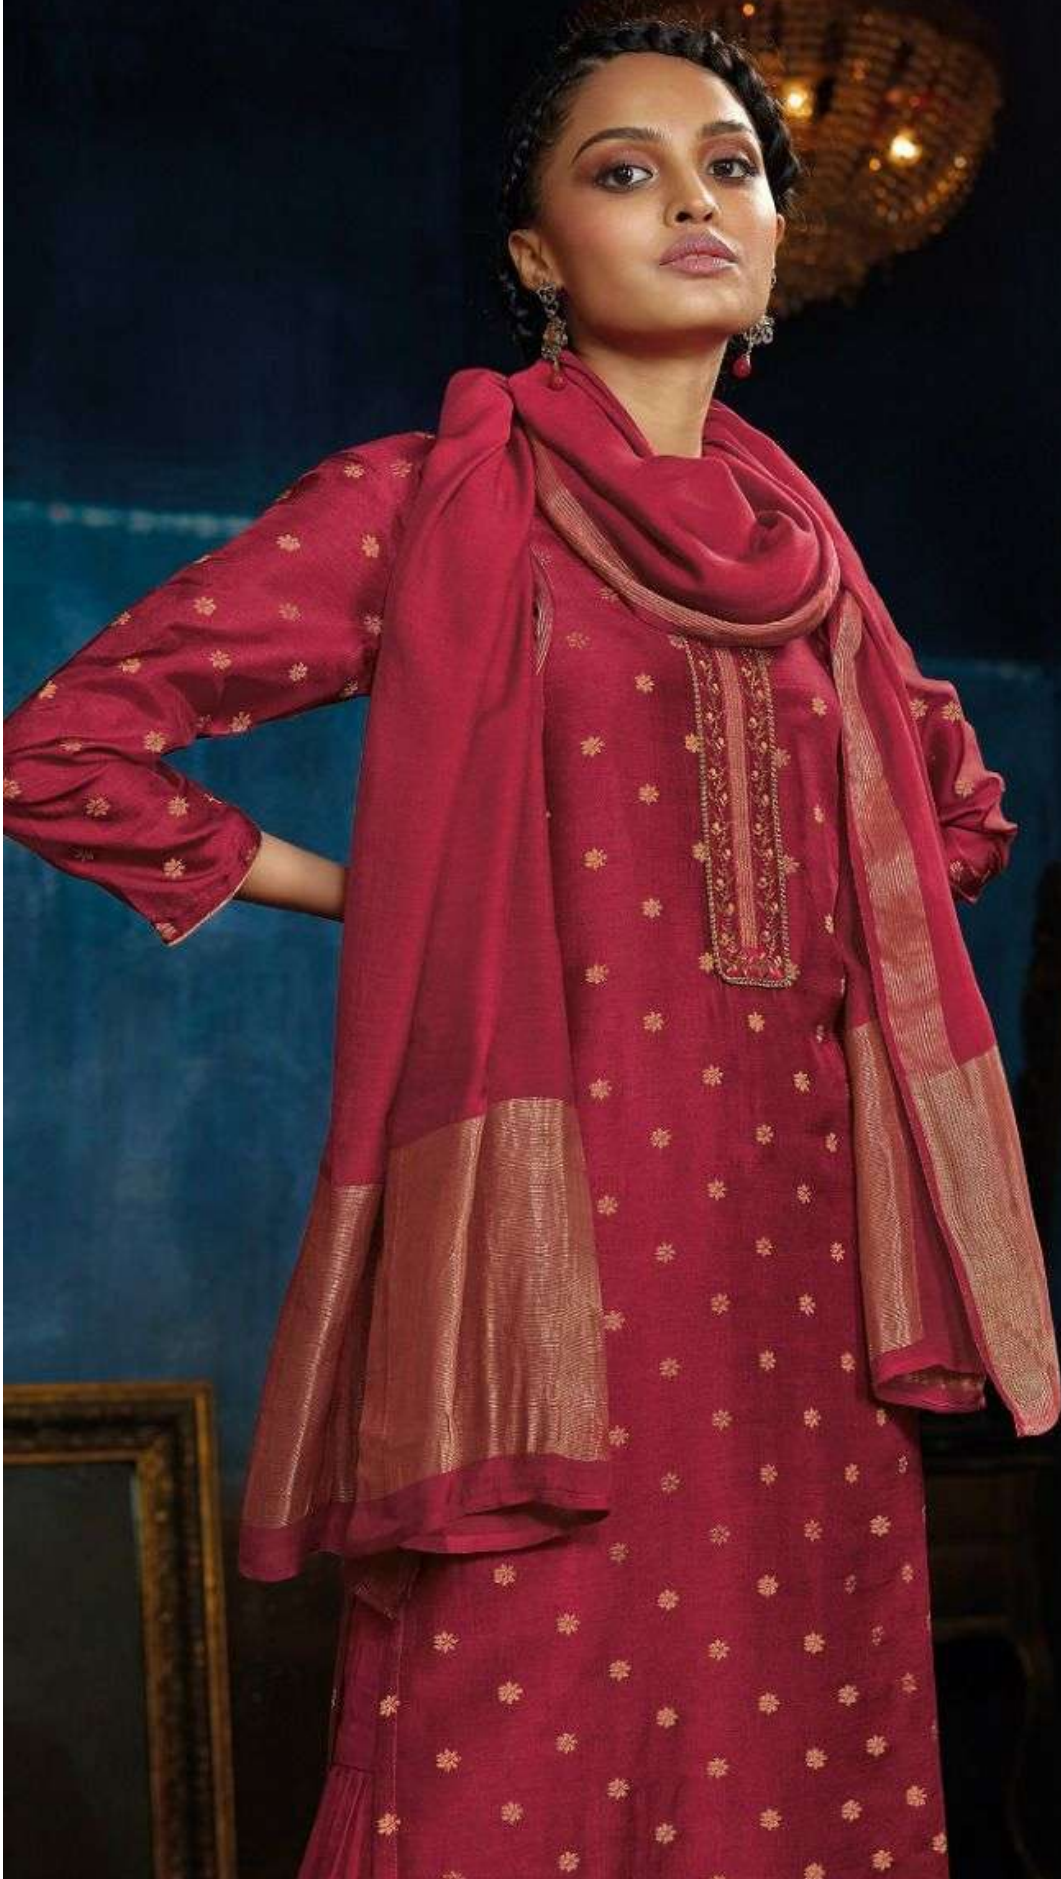

Ganga®

S1109-B