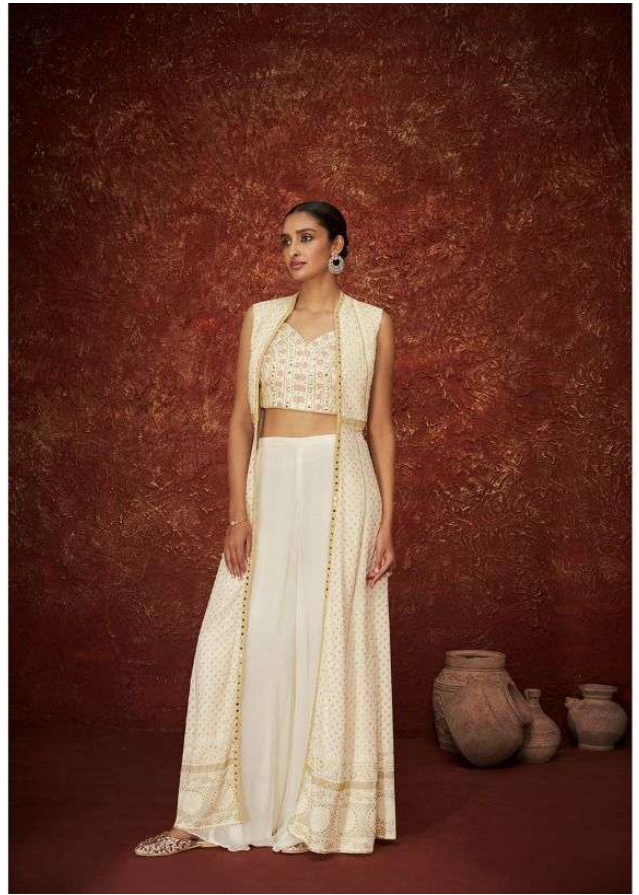

SAYURI®
Designer

Be your own design and style icon with this dress.

9505