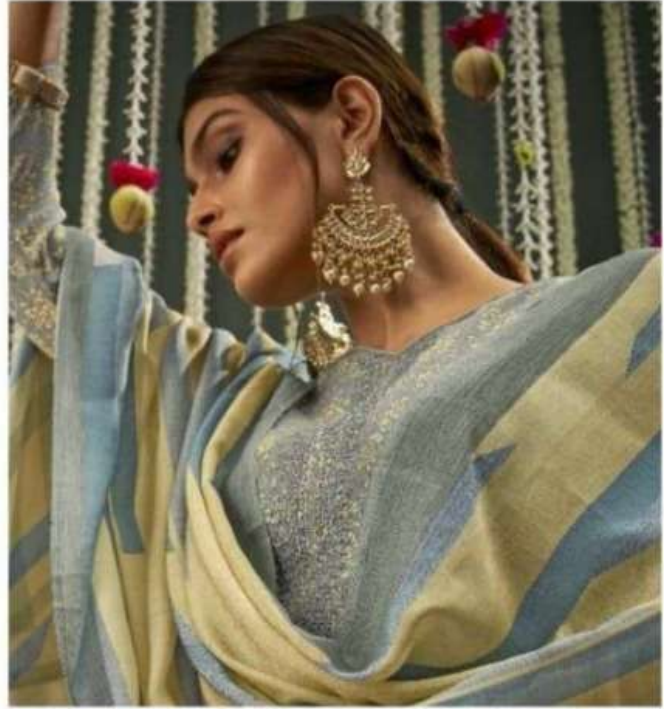

## Opulent Beauty

*a beliteous dress with incredible embroidery marks the better option  
of sophistication.*

37-19

Bela<sup>®</sup>  
FASHION

Magnificent lady

*each piece from this collection is elegantly crafted and  
it will truly add to your wardrobe*

## virgin designs

*pure, heavenly designs gently crafted using the finest  
virgin fabrics to look perfect for you.*

37-22

**Bela**<sup>®</sup>  
FASHION

### Graceful Beauty

*A stylish but subtle colour that is perfect for any morning  
events dinner in this incredible ensemble.*

37-18

37-17

37-18

37-19

37-20

37-21

37-22

37-23

Bela  
FASHION

\*\*\*\*\*  
Ehtiraam

Bela  
FASHION

DESIGN NUMBER	CATALOGUE NAME	FABRIC DETAIL	PRICE
3717	Ehtiraam	TOP - COTTON SILK DIGITAL PRINT DUPATTA - RUHI SILK DIGITAL PRINT BOTTOM - VISCOSE HEAVY SANTOON	1530
3718	Ehtiraam	TOP - COTTON SILK DIGITAL PRINT DUPATTA - RUHI SILK DIGITAL PRINT BOTTOM - VISCOSE HEAVY SANTOON	1530
3719	Ehtiraam	TOP - COTTON SILK DIGITAL PRINT DUPATTA - RUHI SILK DIGITAL PRINT BOTTOM - VISCOSE HEAVY SANTOON	1530
3720	Ehtiraam	TOP - COTTON SILK DIGITAL PRINT DUPATTA - RUHI SILK DIGITAL PRINT BOTTOM - VISCOSE HEAVY SANTOON	1530
3721	Ehtiraam	TOP - COTTON SILK DIGITAL PRINT DUPATTA - RUHI SILK DIGITAL PRINT BOTTOM - VISCOSE HEAVY SANTOON	1530
3722	Ehtiraam	TOP - COTTON SILK DIGITAL PRINT DUPATTA - RUHI SILK DIGITAL PRINT BOTTOM - VISCOSE HEAVY SANTOON	1530
3723	Ehtiraam	TOP - COTTON SILK DIGITAL PRINT DUPATTA - RUHI SILK DIGITAL PRINT BOTTOM - VISCOSE HEAVY SANTOON	1530