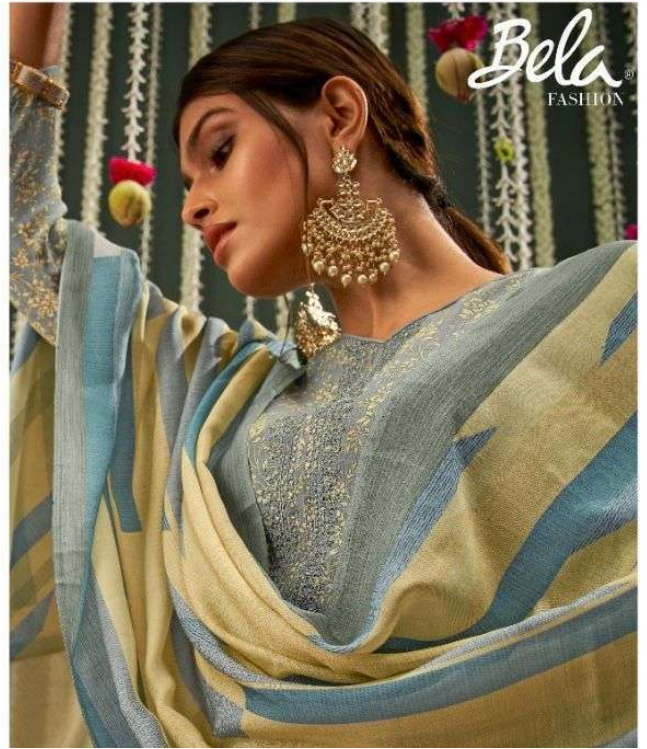

# Ehtiraam

FORM BELA FASHION

**\*FABRIC DETAILS\***

TOP : COTTON SILK DIGITAL PRINT

BOTTOM : VISCOSE SANTOON

DUPATTA : RUHI SILK DIGITAL PRINT

*Bela*  
FASHION

Bela<sup>®</sup>  
FASHION

## Opulent Beauty

*a beliteous dress with incredible embroidery marks the better option  
of sophistication.*

37-19

Bela<sup>®</sup>  
FASHION

Magnificent lady

*each piece from this collection is elegantly crafted and  
it will truly add to your wardrobe*