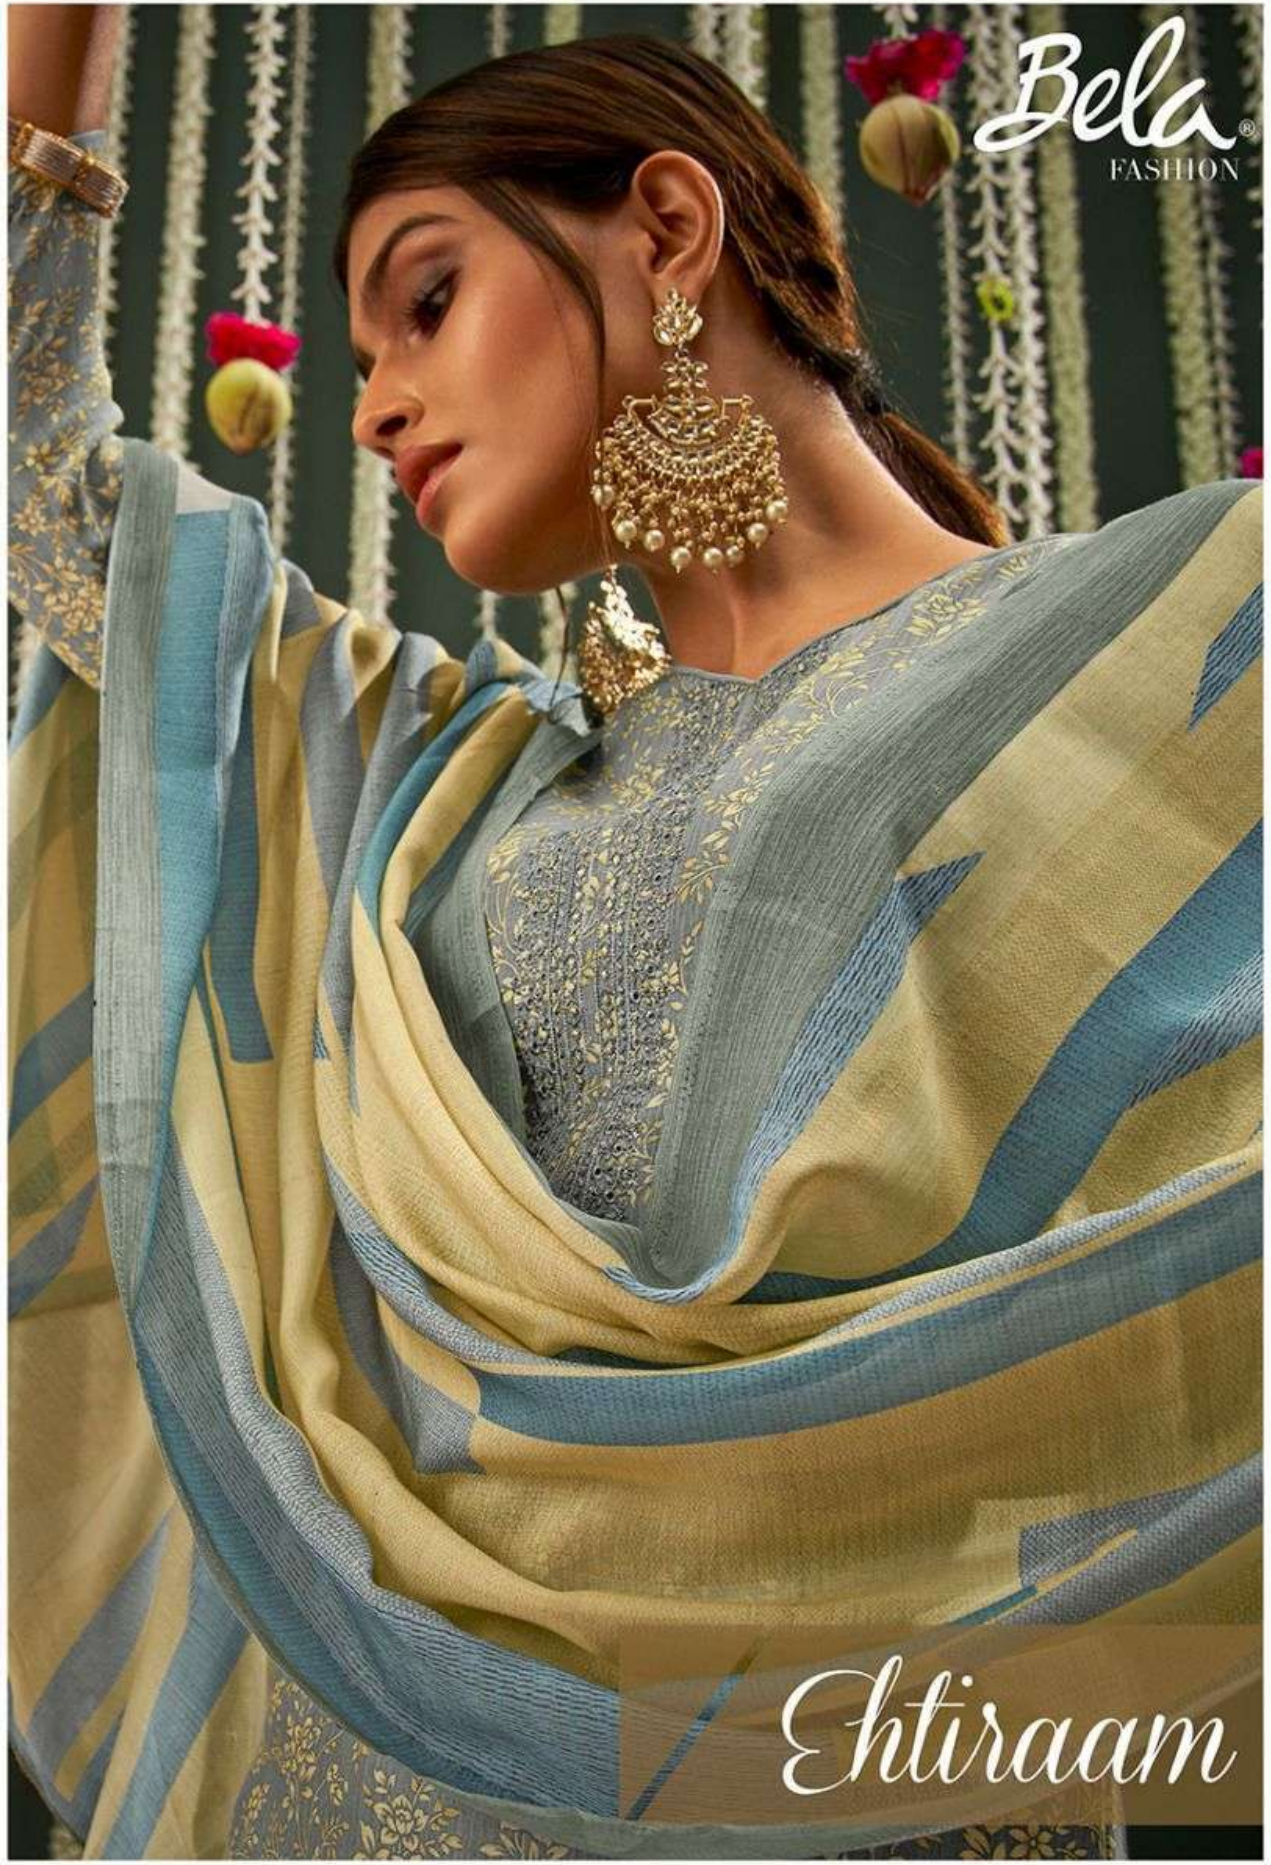

Bela®
FASHION

Ehtiraam