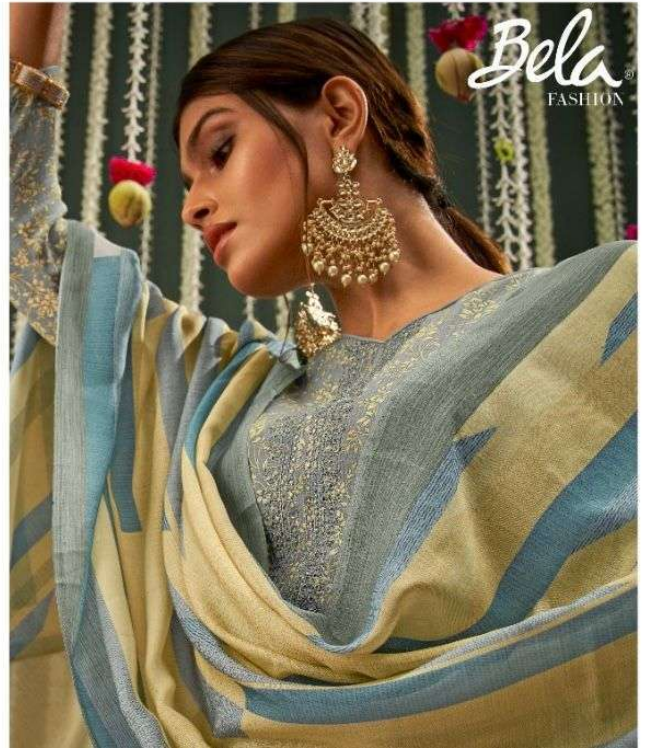

# Ehtiraam

FORM BELA FASHION

**\*FABRIC DETAILS\***

TOP : COTTON SILK DIGITAL PRINT

BOTTOM : VISCOSE SANTOON

DUPATTA : RUHI SILK DIGITAL PRINT

*Bela*  
FASHION

*Bela*<sup>®</sup>  
FASHION

## Opulent Beauty

*a lotus and does with incredible embroidery marks the better option  
of sophistication.*

37-19

Bela<sup>®</sup>  
FASHION