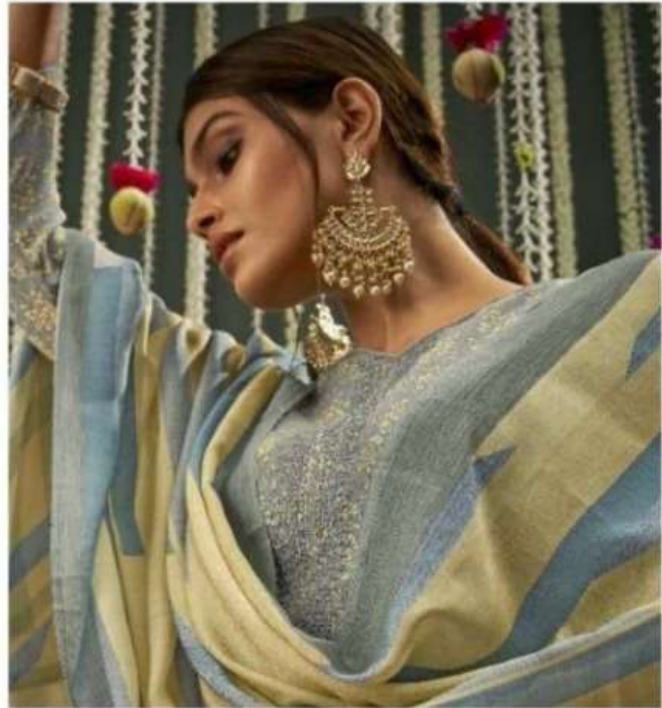

# Ehtiraam

FORM BELA FASHION

**\*FABRIC DETAILS\***

TOP : COTTON SILK DIGITAL PRINT

BOTTOM : VISCOSE SANTOON

DUPATTA : RUHI SILK DIGITAL PRINT

*Bela*  
FASHION

*Bela*<sup>®</sup>  
FASHION

## Opulent Beauty

*a lotus and does with incredible embroidery marks the better option  
of sophistication.*

37-19

Bela<sup>®</sup>  
FASHION

### Graceful Beauty

*A stylish but subtle colour that is perfect for any morning  
events dinner in this incredible ensemble.*

37-18

37-17

37-18

37-19

37-20

37-21

37-22

37-23

Bela FASHION

\*\*\*\*\*  
Ehtiraam

Bela  
FASHION

DESIGN NUMBER	CATALOGUE NAME	FABRIC DETAIL	PRICE
3717	Ehtiraam	TOP - COTTON SILK DIGITAL PRINT DUPATTA - RUHI SILK DIGITAL PRINT BOTTOM - VISCOSE HEAVY SANTOON	1530
3718	Ehtiraam	TOP - COTTON SILK DIGITAL PRINT DUPATTA - RUHI SILK DIGITAL PRINT BOTTOM - VISCOSE HEAVY SANTOON	1530
3719	Ehtiraam	TOP - COTTON SILK DIGITAL PRINT DUPATTA - RUHI SILK DIGITAL PRINT BOTTOM - VISCOSE HEAVY SANTOON	1530
3720	Ehtiraam	TOP - COTTON SILK DIGITAL PRINT DUPATTA - RUHI SILK DIGITAL PRINT BOTTOM - VISCOSE HEAVY SANTOON	1530
3721	Ehtiraam	TOP - COTTON SILK DIGITAL PRINT DUPATTA - RUHI SILK DIGITAL PRINT BOTTOM - VISCOSE HEAVY SANTOON	1530
3722	Ehtiraam	TOP - COTTON SILK DIGITAL PRINT DUPATTA - RUHI SILK DIGITAL PRINT BOTTOM - VISCOSE HEAVY SANTOON	1530
3723	Ehtiraam	TOP - COTTON SILK DIGITAL PRINT DUPATTA - RUHI SILK DIGITAL PRINT BOTTOM - VISCOSE HEAVY SANTOON	1530