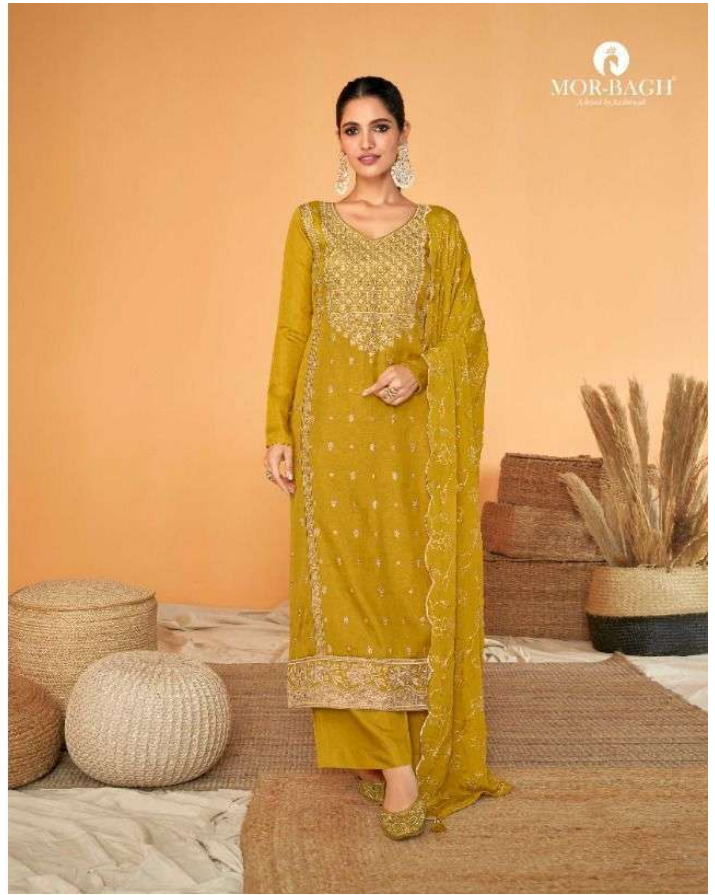

MOR-BAGH  
A Brand For You

9331

9332

  
**MOR-BAGH**  
*A brand by Aashirvad*

*Sureena*

DESIGN	PRICE	DESCRIPTION
9330	1895	
9331	1895	~ TOP ~ PREMIUM TUSSAR SILK
9332	1895	~ BOTTOM ~ PREMIUM TUSSAR SILK
9333	1895	
9334	1895	~ DUPTTA ~ PURE CHINNON SILK WITH EMBROIDERY
9335	1895	