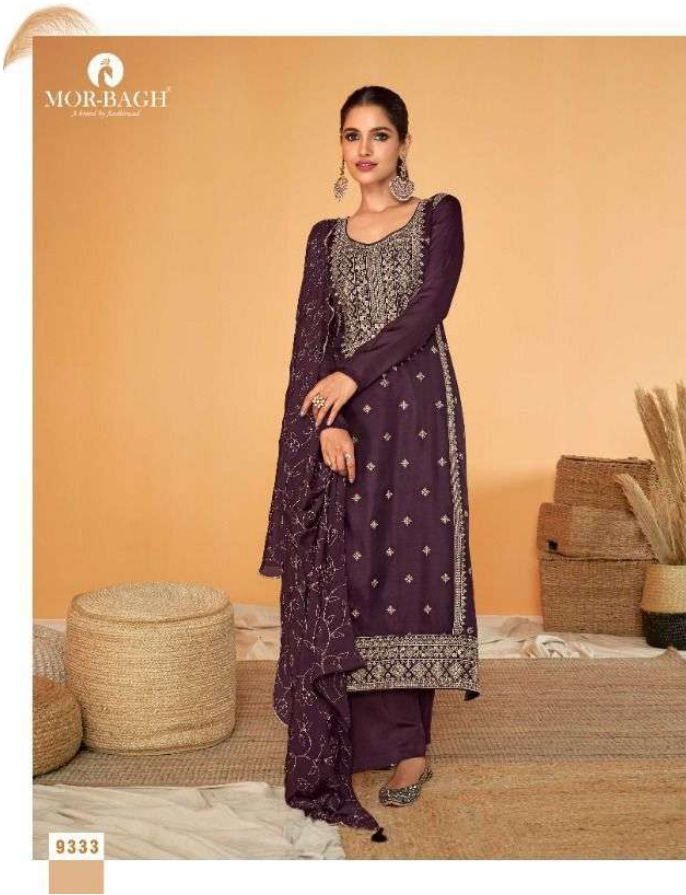

MOR-BAGH  
A Brand For You

9331

9332

  
**MOR-BAGH**  
*A brand by Aashirvad*

*Sureena*

DESIGN	PRICE	DESCRIPTION
9330	1895	
9331	1895	~ TOP ~ PREMIUM TUSSAR SILK
9332	1895	~ BOTTOM ~ PREMIUM TUSSAR SILK
9333	1895	
9334	1895	~ DUPTTA ~ PURE CHINNON SILK WITH EMBROIDERY
9335	1895	