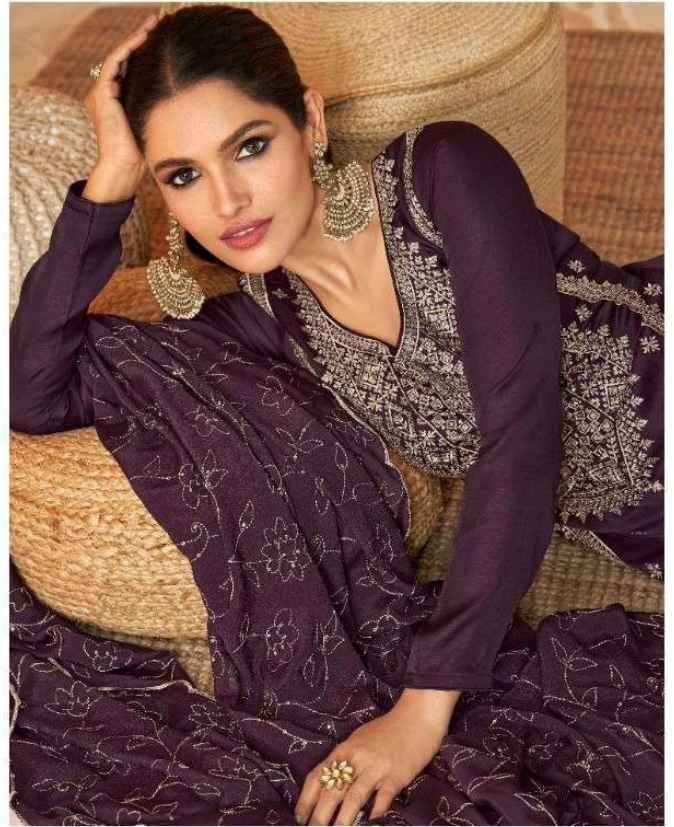

MOR-BAGH  
A Brand For You

9331

9332

  
**MOR-BAGH**  
*A brand by Aashirvad*

*Sureena*

DESIGN	PRICE	DESCRIPTION
9330	1895	
9331	1895	~ TOP ~ PREMIUM TUSSAR SILK
9332	1895	~ BOTTOM ~ PREMIUM TUSSAR SILK
9333	1895	
9334	1895	~ DUPTTA ~ PURE CHINNON SILK WITH EMBROIDERY
9335	1895	