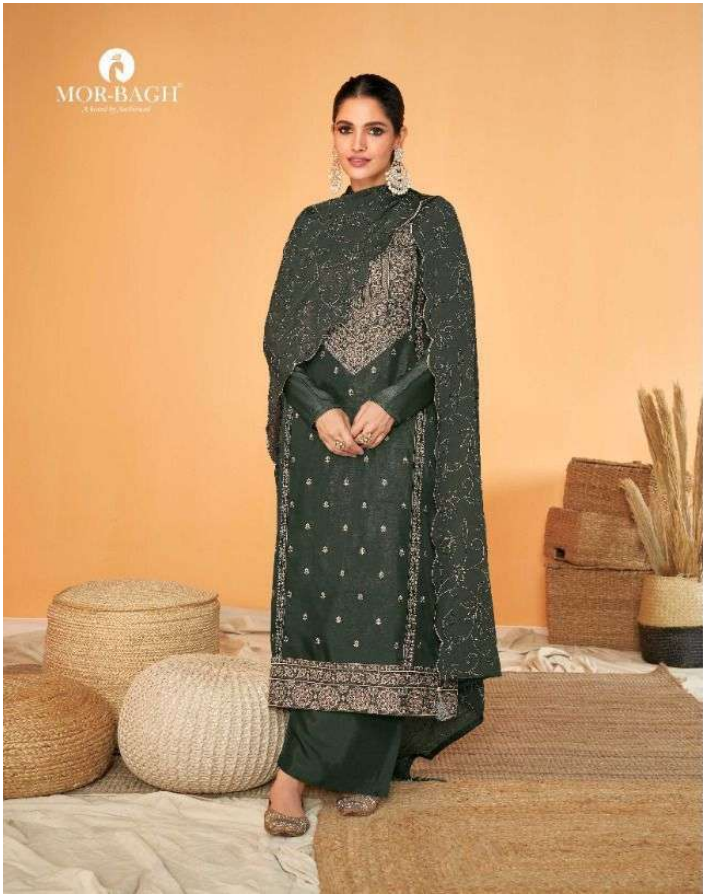

MOR-BAGH  
A Brand For You

9331

9332

  
**MOR-BAGH**  
*A brand by Aashirvad*

*Sureena*

DESIGN	PRICE	DESCRIPTION
9330	1895	
9331	1895	~ TOP ~ PREMIUM TUSSAR SILK
9332	1895	~ BOTTOM ~ PREMIUM TUSSAR SILK
9333	1895	
9334	1895	~ DUPTTA ~ PURE CHINNON SILK WITH EMBROIDERY
9335	1895	