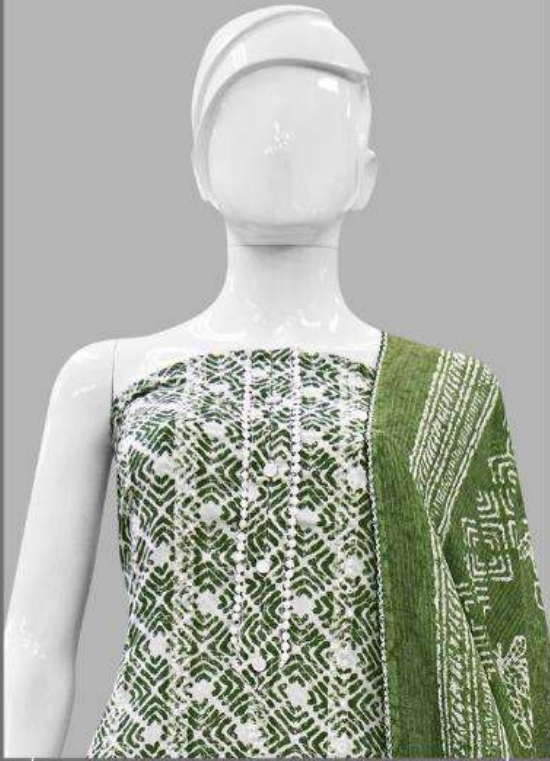

Shibori

PRODUCT DETAIL

~TOP~

Pure Cotton Schiffli Print
With work.

~BOTTOM~

Pure Cotton Dyed.

~DUPATTA~

Kota Chex Print.

D. No 1878-A