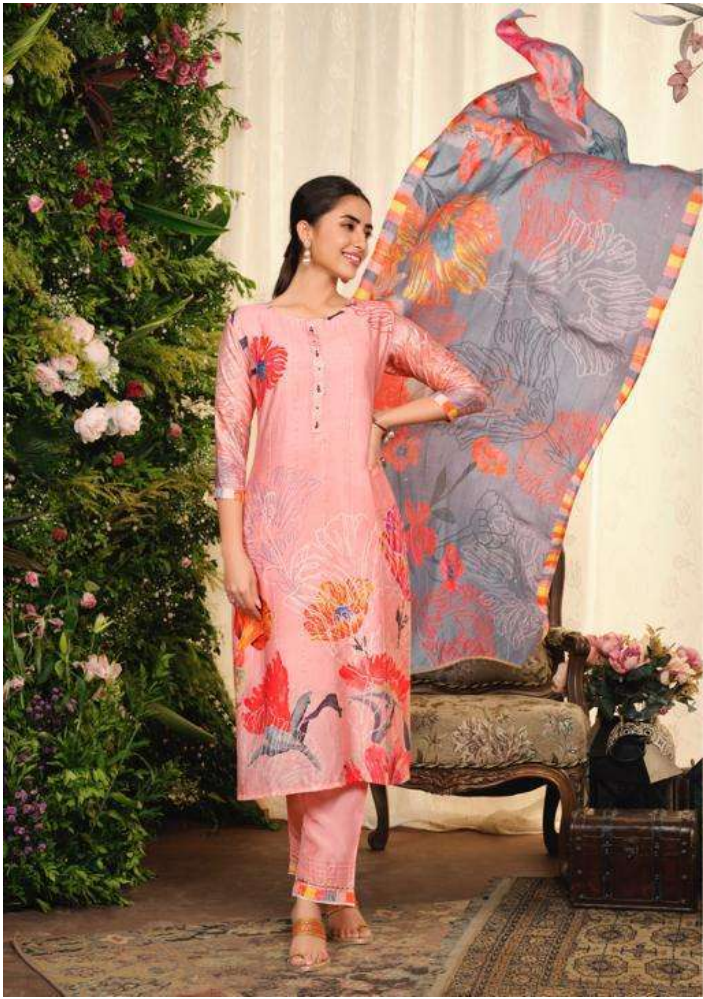

S4U[®]
by
SHIVALI

Sunshine

VOL-2

SHU[®]
SHIVALI

Happy hues
CELEBRATE 50 YEARS IN THIS COLOUR
YOUTH SET RENDERED IN
HAPPY HUES AND FLORAL PRINT
SH01

S4U[®]
by
SHIVALI

Sunshine

VOL-2

SHU[®]
SHIVALI

Youthful indulgence
WEAR THE MOOD-BRIGHTENING COLOUR,
FEATURING A CHIC
PLAY OF FLORAL AND
GEOMETRIC PATTERNS
SH06

Sunshine
VOL-2

S4U[®]
SHIVALI

SH01

SH02

SH03

SH04