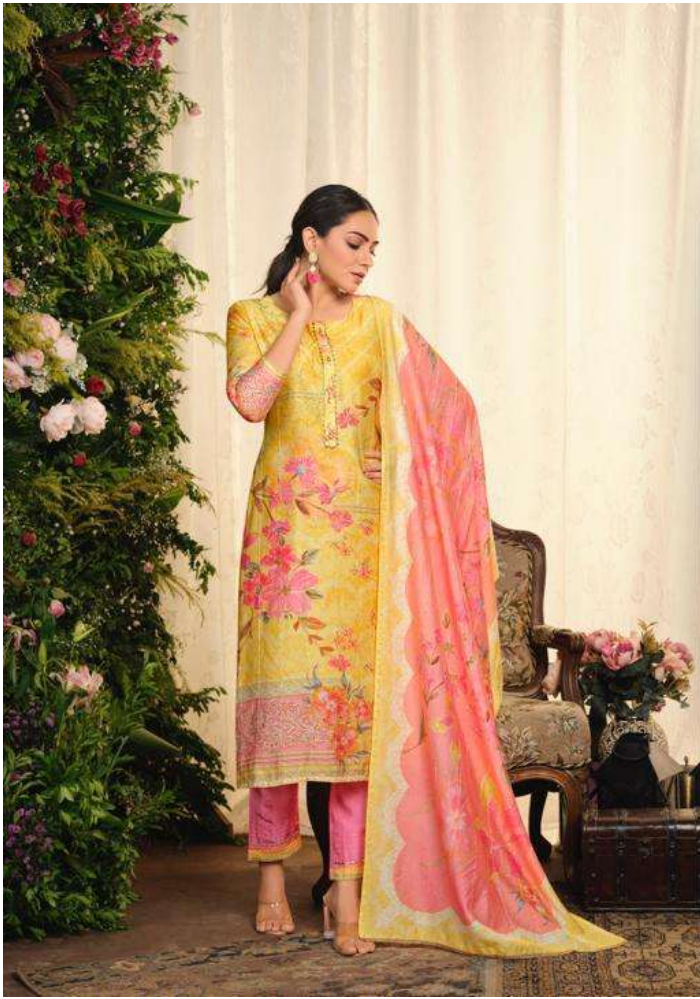

S4U[®]
by
SHIVALI

Sunshine

VOL-2

SHU[®]
SHIVALI

Happy hues
CELEBRATE 50 YEARS IN THIS COLOUR
YOUTH SET RENDERED IN
HAPPY HUES AND FLORAL PRINT
SH01

S4U[®]
by
SHIVALI

Sunshine

VOL-2

SHU[®]
SHIVALI

Youthful indulgence
WEAR THE MOOD-BRIGHTENING COLOUR,
FEATURING A CHIC
PLAY OF FLORAL AND
GEOMETRIC PATTERNS
SH06

Sunshine
VOL-2

S4U[®]
SHIVALI

SH01

SH02

SH03

SH04