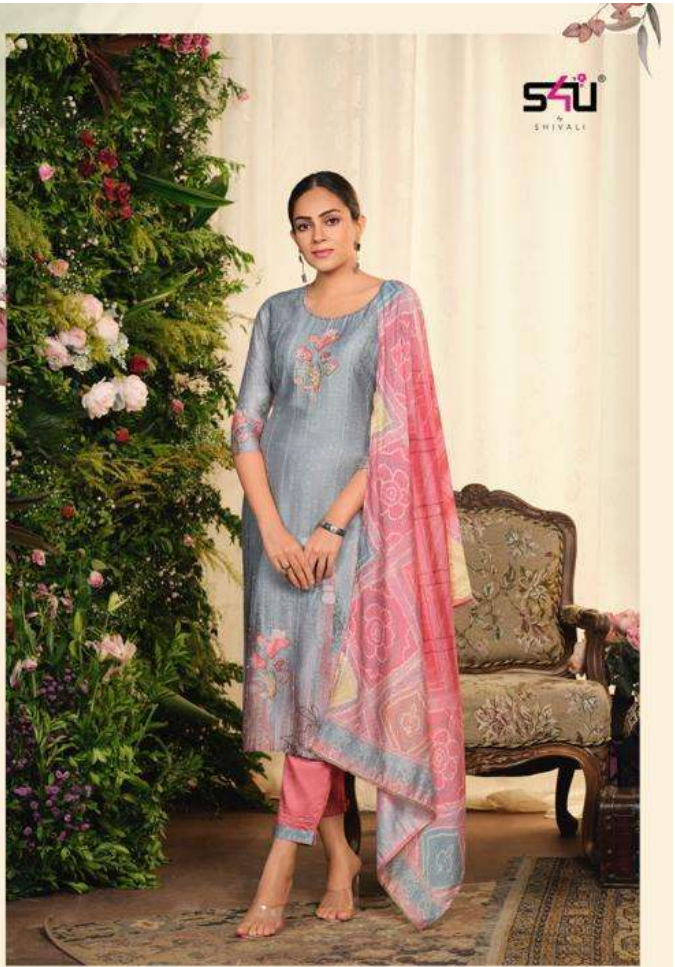

# Sunshine

VOL-2

SHU<sup>®</sup>  
SHIVALI

Happy hues  
CELEBRATE 50 YEARS IN THIS COLOUR  
YOUTHFUL SET RENDERED IN  
HAPPY HUES AND FLORAL PRINT  
SH01

S4U<sup>®</sup>  
by  
SHIVALI

Sunshine  
VOL-2

**S4U**  
SHIVALI

*Youthful indulgence*  
WEAR THE MOOD-BRIGHTENING COLOUR,  
FEATURING A CHIC  
PLAY OF FLORAL AND  
GEOMETRIC PATTERNS  
**SH06**

Sunshine  
VOL-2

S4U<sup>®</sup>  
SHIVALI

SH01

SH02

SH03

SH04

SH05