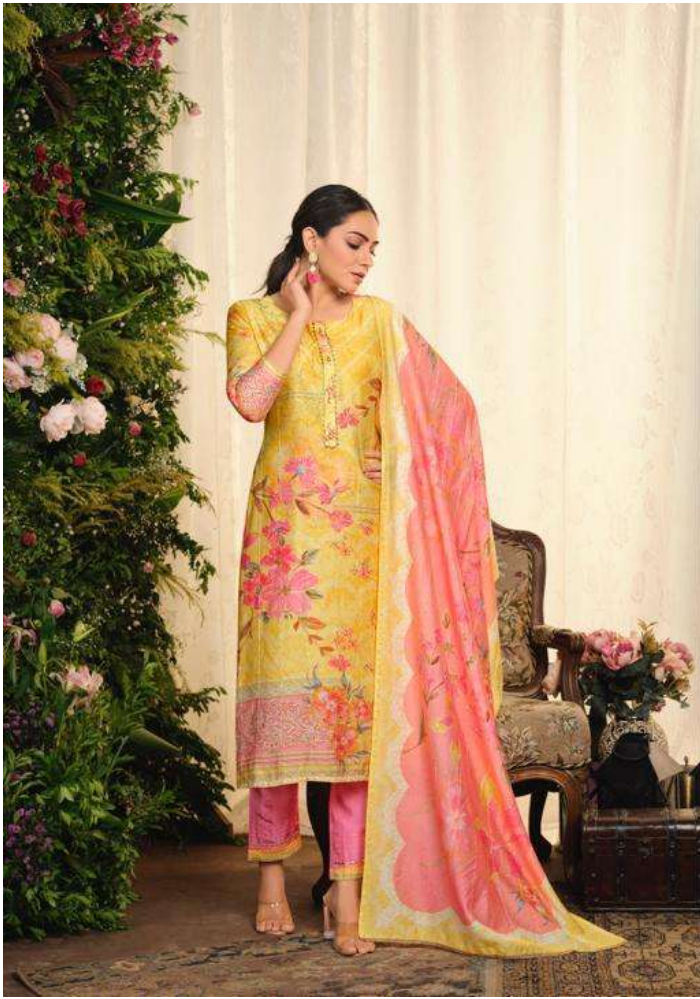

# Sunshine

VOL-2

SHU<sup>®</sup>  
SHIVALI

Happy hues  
CELEBRATE 50 YEARS IN THIS COLOUR  
YOUTHFUL SET RENDERED IN  
HAPPY HUES AND FLORAL PRINT  
SH01

S4U<sup>®</sup>  
by  
SHIVALI

Sunshine  
VOL-2

**S4U**  
SHIVALI

*Youthful indulgence*  
WEAR THE MOOD-BRIGHTENING COLOUR,  
FEATURING A CHIC  
PLAY OF FLORAL AND  
GEOMETRIC PATTERNS  
**SH06**

Sunshine  
VOL-2

S4U<sup>®</sup>  
SHIVALI

SH01

SH02

SH03

SH04

SH05