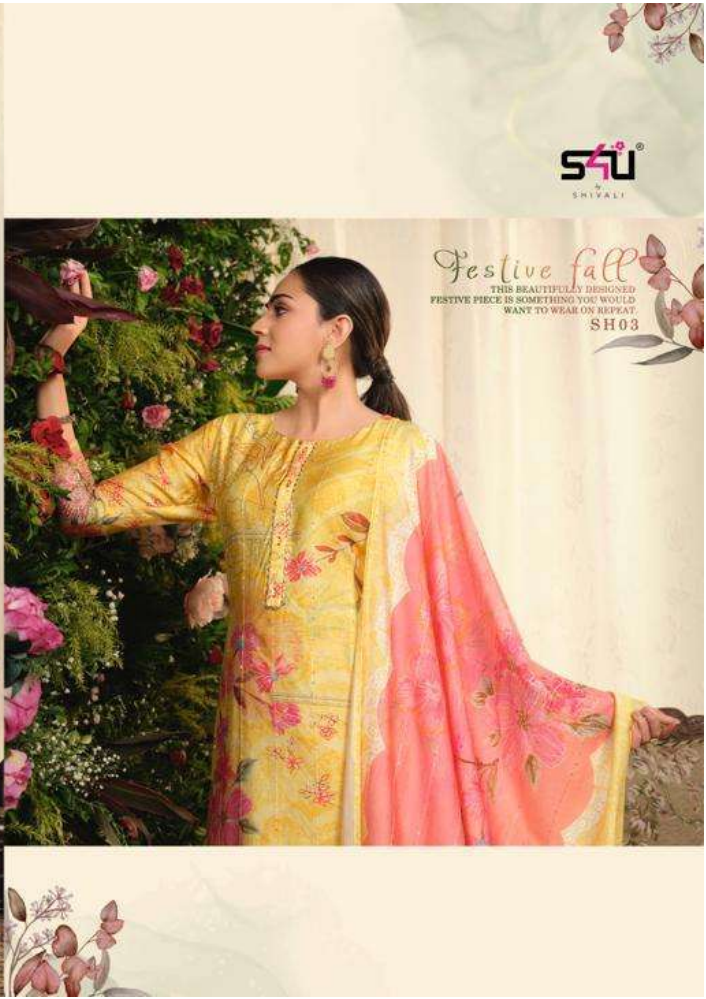

# Sunshine

VOL-2

SHU<sup>®</sup>  
SHIVALI

Happy hues  
CELEBRATE 50 YEARS IN THIS COLOUR  
YOUTHFUL SET RENDERED IN  
HAPPY HUES AND FLORAL PRINT  
SH01

S4U<sup>®</sup>  
by  
SHIVALI

Sunshine  
VOL-2

**S4U**  
SHIVALI

*Youthful indulgence*  
WEAR THE MOOD-BRIGHTENING COLOUR,  
FEATURING A CHIC  
PLAY OF FLORAL AND  
GEOMETRIC PATTERNS  
**SH06**

Sunshine  
VOL-2

S4U<sup>®</sup>  
SHIVALI

SH01

SH02

SH03

SH04

SH05