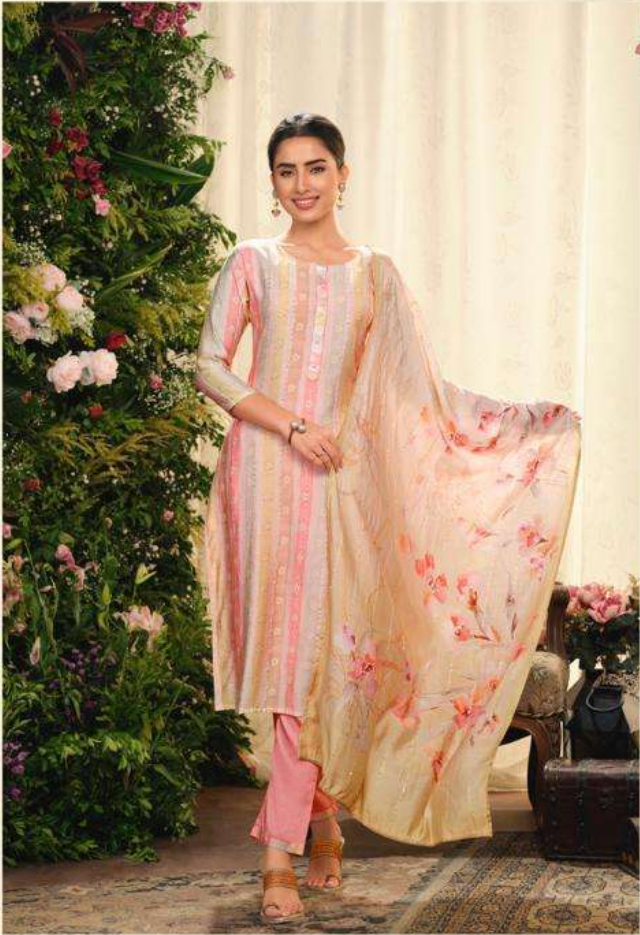

S4U[®]
by
SHIVALI

Sunshine

VOL-2

SHU[®]
SHIVALI

Happy hues
CELEBRATE 50 YEARS IN THIS COLOUR
YOUTH SET RENDERED IN
HAPPY HUES AND FLORAL PRINT
SH01

S4U[®]
by
SHIVALI

Sunshine

VOL-2

SHU[®]
SHIVALI

Youthful indulgence
WEAR THE MOOD-BRIGHTENING COLOUR,
FEATURING A CHIC
PLAY OF FLORAL AND
GEOMETRIC PATTERNS
SH06

Sunshine
VOL-2

S4U[®]
SHIVALI

SH01

SH02

SH03

SH04