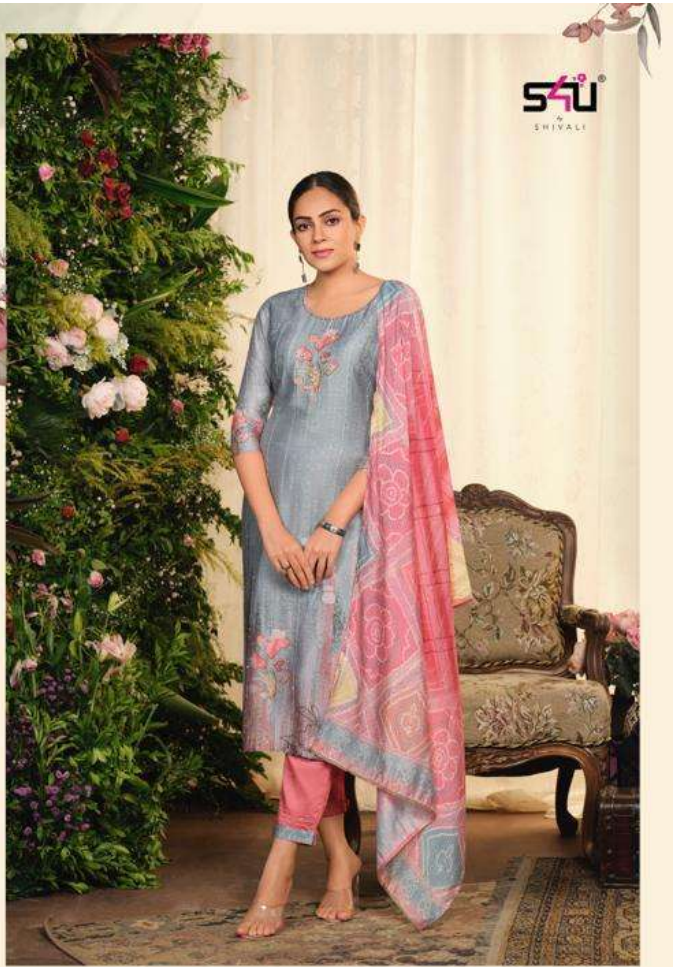

S4U[®]
by
SHIVALI

Sunshine

VOL-2

SHU[®]
SHIVALI

Happy hues
CELEBRATE 50 YEARS IN THIS COLOUR
YOUTH SET RENDERED IN
HAPPY HUES AND FLORAL PRINT
SH01

S4U[®]
by
SHIVALI

Sunshine

VOL-2

SHU[®]
SHIVALI

Youthful indulgence
WEAR THE MOOD-BRIGHTENING COLOUR,
FEATURING A CHIC
PLAY OF FLORAL AND
GEOMETRIC PATTERNS
SH06

Sunshine
VOL-2

S4U[®]
SHIVALI

SH01

SH02

SH03

SH04