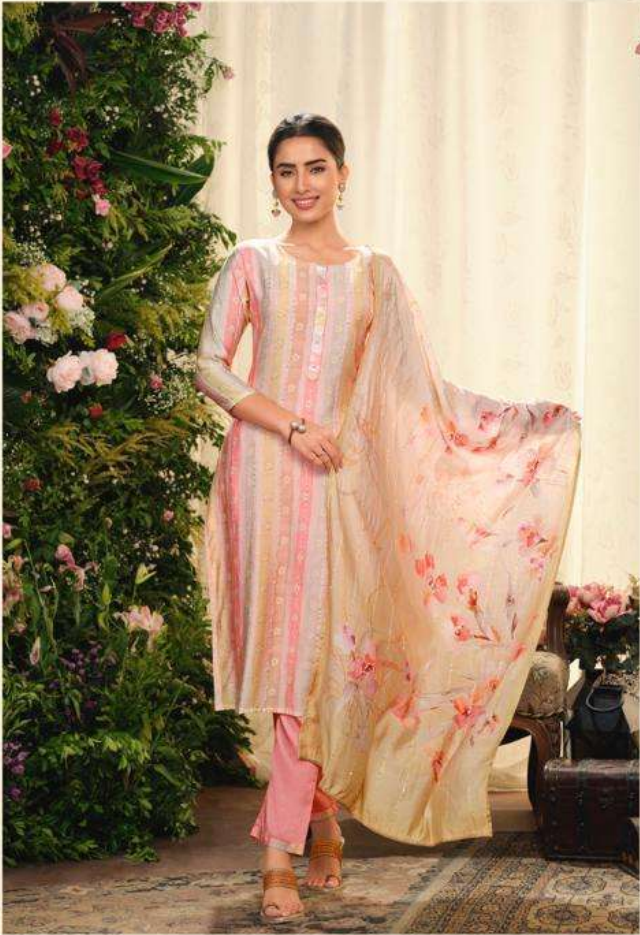

# Sunshine

VOL-2

SHU<sup>®</sup>  
SHIVALI

Happy hues  
CELEBRATE 50 YEARS IN THIS COLOUR  
YOUTHFUL SET RENDERED IN  
HAPPY HUES AND FLORAL PRINT  
SH01

S4U<sup>®</sup>  
by  
SHIVALI

Sunshine  
VOL-2

**S4U**  
SHIVALI

*Youthful indulgence*  
WEAR THE MOOD-BRIGHTENING COLOUR,  
FEATURING A CHIC  
PLAY OF FLORAL AND  
GEOMETRIC PATTERNS  
**SH06**

Sunshine  
VOL-2

S4U<sup>®</sup>  
SHIVALI

SH01

SH02

SH03

SH04

SH05