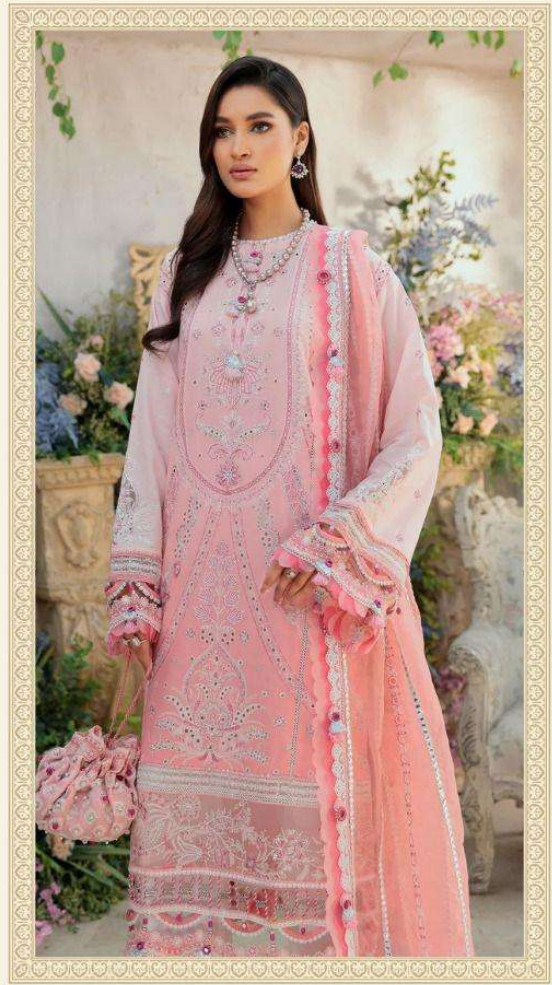

Fepic[®]

Rosemeen[®]
Wardrobe

Rosemeen[®]
Wardrobe
D.NO.91041

Rosemeen[®]
Wardrobe
D.NO.91040

| D.NO | TOP | INNER | BOTTOM | DUPATTA | RATE |
|-------|----------------------------|---------|--------------------------|----------------------------------|------|
| 91040 | FAUX GEORGETTE EMBROIDERED | SANTOON | SANTOON WITH PAYAL PATCH | NET EMBROIDERED WITH MIRROR WORK | 1289 |
| 91041 | BUTTERFLY NET EMBROIDERED | SANTOON | SANTOON | NET EMBROIDERED WITH PEARL WORK | 1229 |
| 91042 | FAUX GEORGETTE EMBROIDERED | SANTOON | SANTOON WITH PAYAL PATCH | NET EMBROIDERED | 1249 |
| 91043 | FAUX GEORGETTE EMBROIDERED | SANTOON | SANTOON WITH PAYAL PATCH | DIGITAL PRINTED CHIFFON DUPATTA | 1349 |

AVERAGE RATE-1279

Fepic[®]

Rosemeen[®]
Wardrobe

 :_Fepic

 :Fb.com/Fepic11

D.NO.91040

D.NO.91041

D.NO.91042