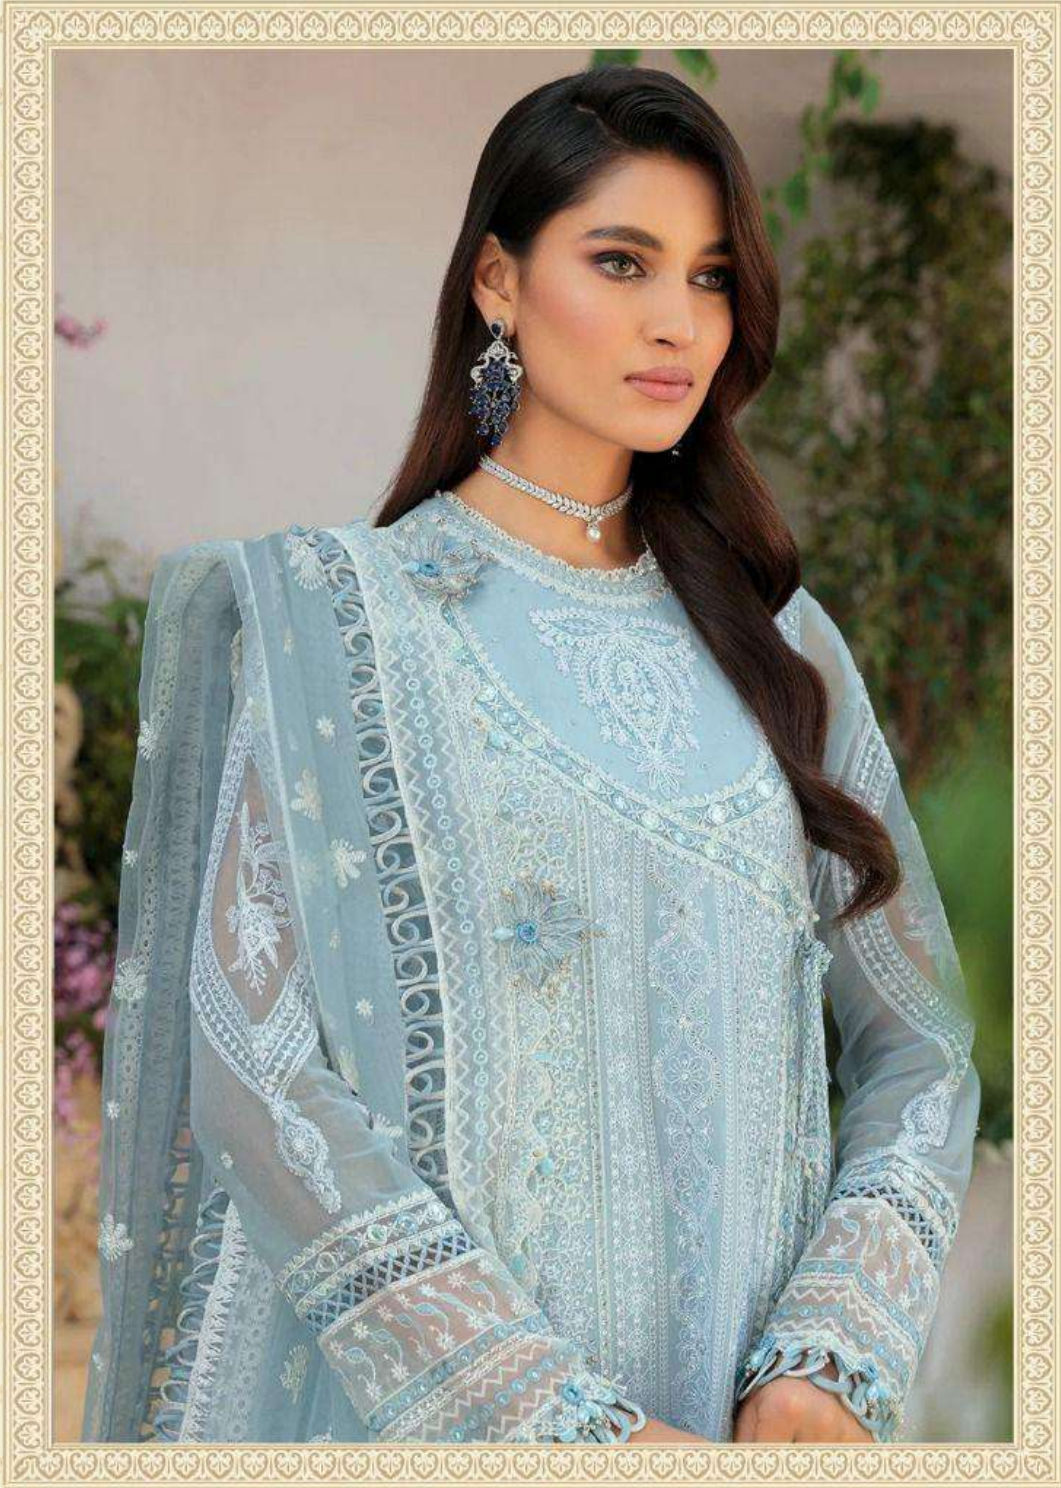

Fepic[®]

Rosemeen[®]
Wardrobe

Rosemeen[®]
Wardrobe
D.NO.91041

Rosemeen[®]
Wardrobe
D.NO.91040

| D.NO | TOP | INNER | BOTTOM | DUPATTA | RATE |
|-------|----------------------------|---------|--------------------------|----------------------------------|------|
| 91040 | FAUX GEORGETTE EMBROIDERED | SANTOON | SANTOON WITH PAYAL PATCH | NET EMBROIDERED WITH MIRROR WORK | 1289 |
| 91041 | BUTTERFLY NET EMBROIDERED | SANTOON | SANTOON | NET EMBROIDERED WITH PEARL WORK | 1229 |
| 91042 | FAUX GEORGETTE EMBROIDERED | SANTOON | SANTOON WITH PAYAL PATCH | NET EMBROIDERED | 1249 |
| 91043 | FAUX GEORGETTE EMBROIDERED | SANTOON | SANTOON WITH PAYAL PATCH | DIGITAL PRINTED CHIFFON DUPATTA | 1349 |