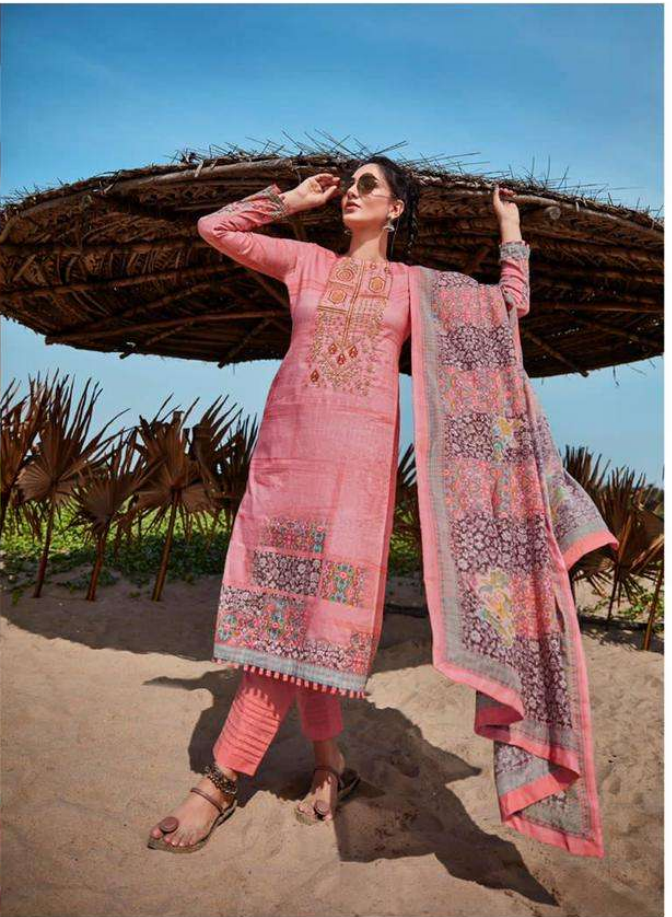

MUMTAZ ARTS

سواء Saviah

PURE LAWN COTTON DIGITAL PRINTS WITH NECK EMBROIDERY WITH BOX PALLU DIGITAL DUPATTA

Saiyah 20002

MUMTAZ ARTS
Rajpuri Art House

Samah 20008

Sanaah 20005

Saniyah 20004