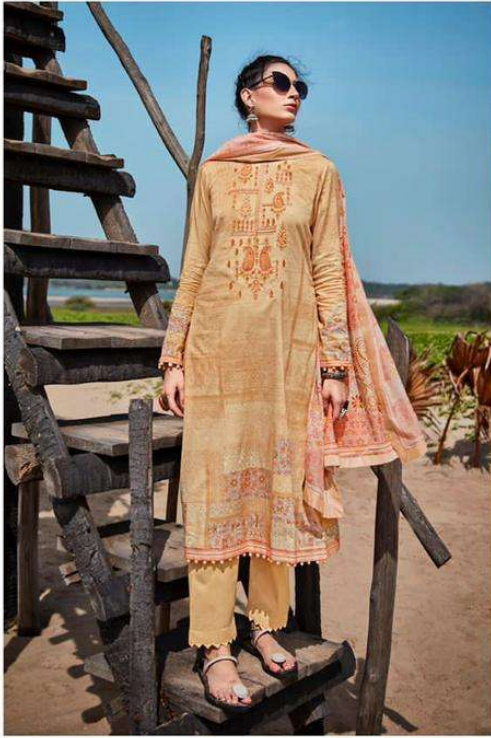

MUMTAZ ARTS

سواء Saviah

PURE LAWN COTTON DIGITAL PRINTS WITH NECK EMBROIDERY WITH BOX PALLU DIGITAL DUPATTA

Saiyah 20002

MUMTAZ ARTS
Rajpuri Art House

Samah 20008

Sanaah 20005

Saniyah 20004