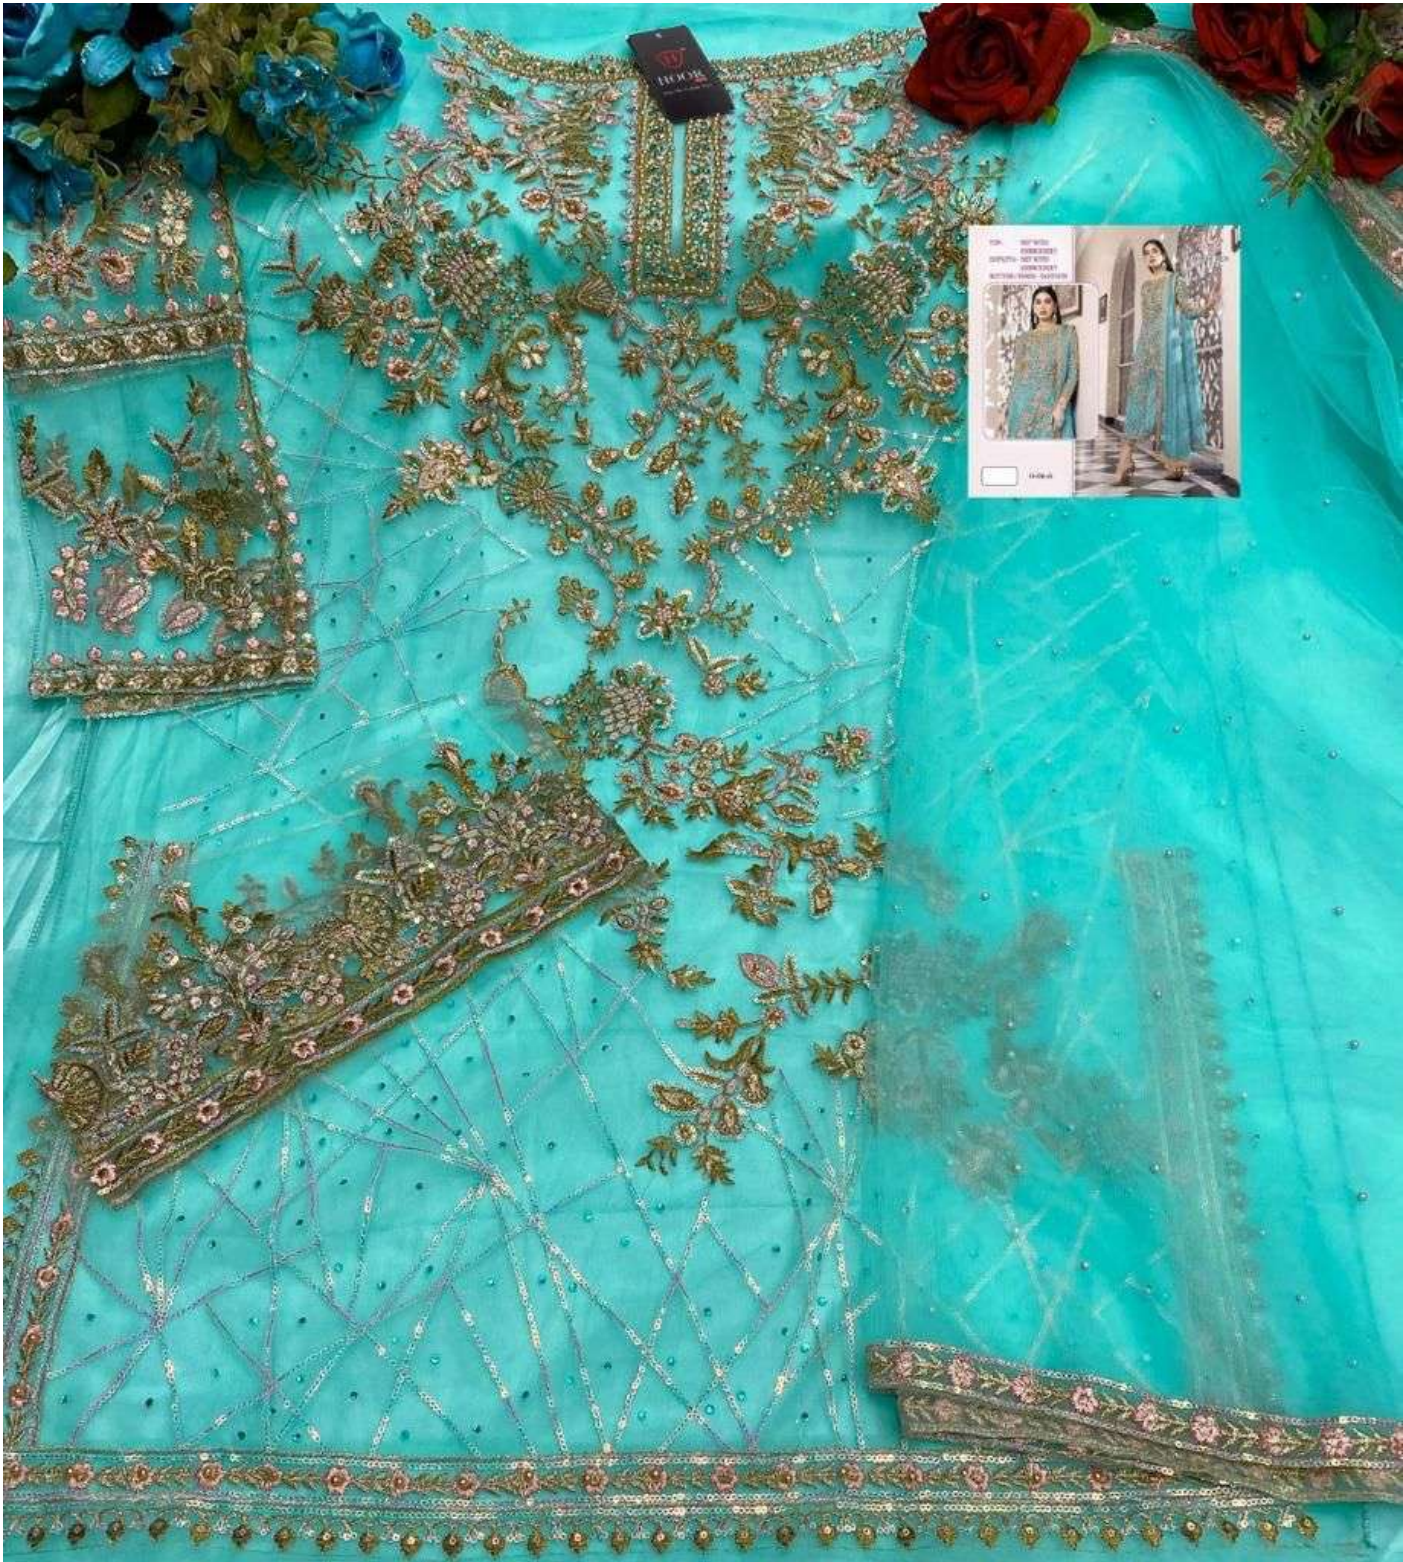

TOP:- NET WITH EMBROIDERY
DUPATTA:- NET WITH EMBROIDERY
BOTTOM / INNER:- SANTOON

HOOR TEX

H-06-G

TOP:- NET WITH EMBROIDERY
DUPATTA:- NET WITH EMBROIDERY
BOTTOM / INNER:- SANTOON

HOOR TEX

H-06-H

TOP:- NET WITH EMBROIDERY
DUPATTA:- NET WITH EMBROIDERY
BOTTOM / INNER:- SANTOON

HOOR TEX

H-06-I

TOP:- NET WITH EMBROIDERY
DUPATTA:- NET WITH EMBROIDERY
BOTTOM / INNER:- SANTOON

HOOR TEX

H-06-J

TOP:- NET WITH EMBROIDERY
DUPATTA:- NET WITH EMBROIDERY
BOTTOM / INNER:- SANTOON

HOOR TEX

H-06-K

TOP:- NET WITH EMBROIDERY
DUPATTA:- NET WITH EMBROIDERY
BOTTOM / INNER:- SANTOON

HOOR TEX

H-06-L

H-06-G

H-06-H

H-06-I

H-06-J

H-06-K