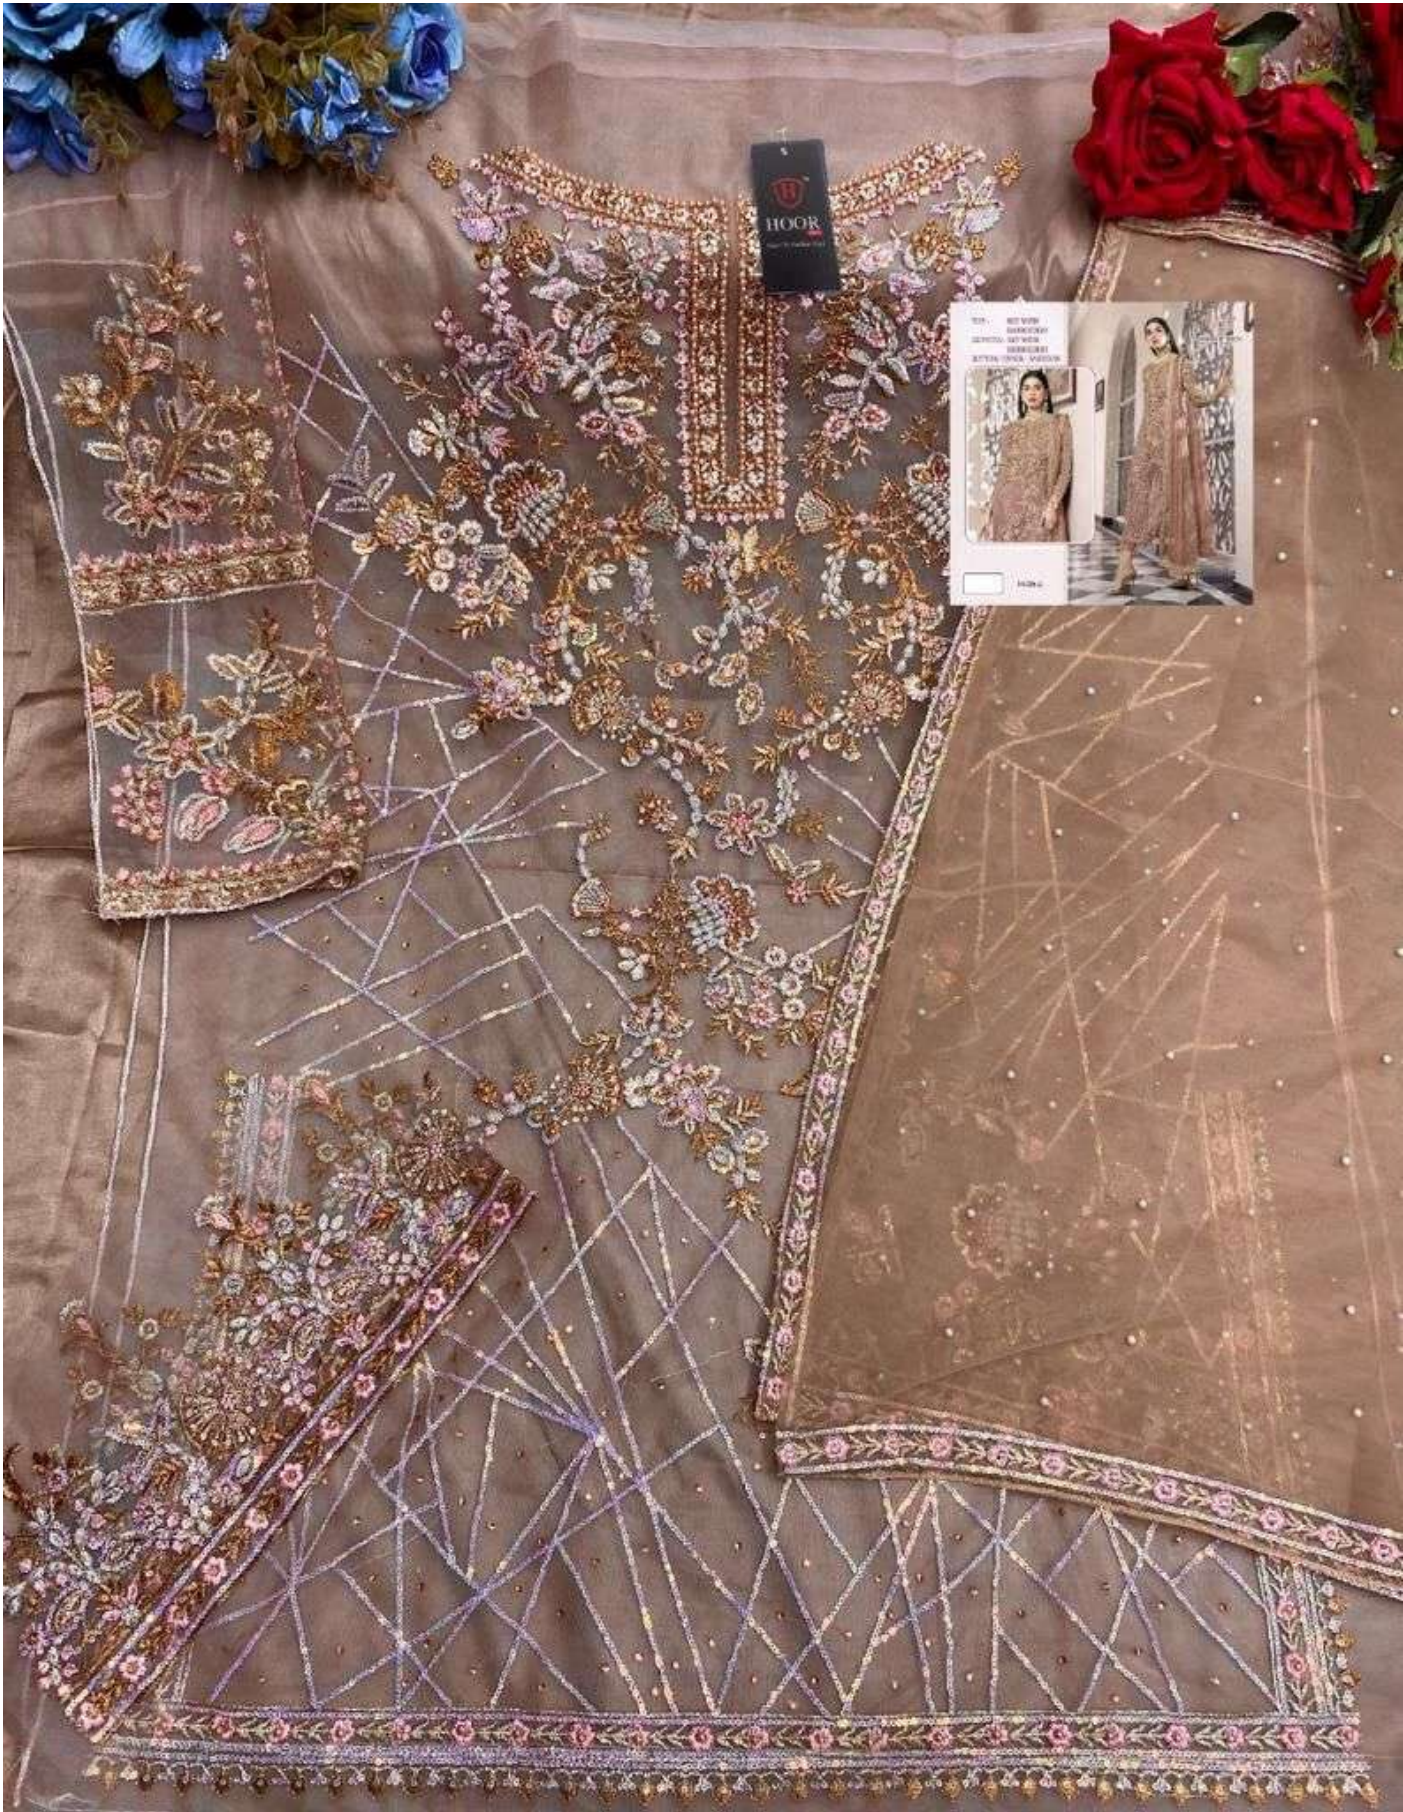

TOP:- NET WITH EMBROIDERY
DUPATTA:- NET WITH EMBROIDERY
BOTTOM / INNER:- SANTOON

HOOR TEX

H-06-G

TOP:- NET WITH EMBROIDERY
DUPATTA:- NET WITH EMBROIDERY
BOTTOM / INNER:- SANTOON

HOOR TEX

H-06-H

TOP:- NET WITH EMBROIDERY
DUPATTA:- NET WITH EMBROIDERY
BOTTOM / INNER:- SANTOON

HOOR TEX

H-06-I

TOP:- NET WITH EMBROIDERY
DUPATTA:- NET WITH EMBROIDERY
BOTTOM / INNER:- SANTOON

HOOR TEX

H-06-J

TOP:- NET WITH EMBROIDERY
DUPATTA:- NET WITH EMBROIDERY
BOTTOM / INNER:- SANTOON

HOOR TEX

H-06-K

TOP:- NET WITH EMBROIDERY
DUPATTA:- NET WITH EMBROIDERY
BOTTOM / INNER:- SANTOON

HOOR TEX

H-06-L

H-06-G

H-06-H

H-06-I

H-06-J

H-06-K