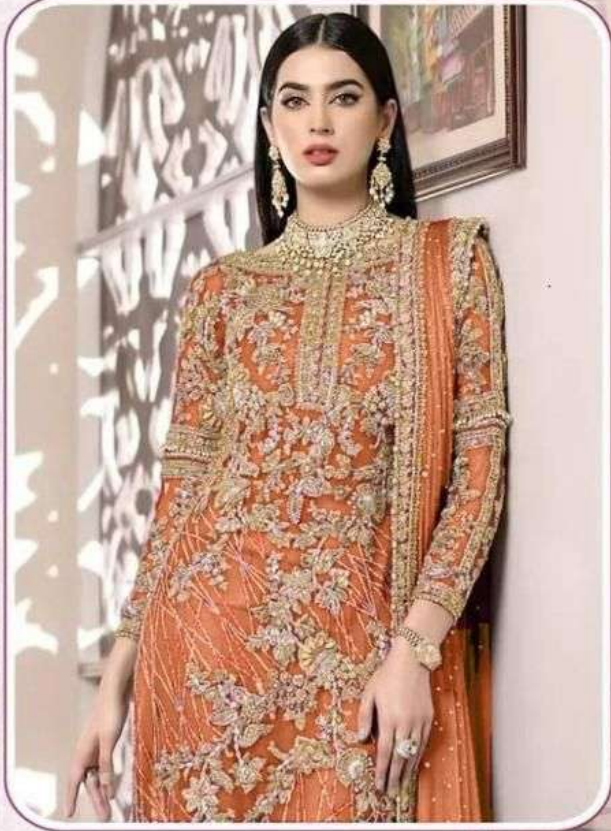

TOP:- NET WITH EMBROIDERY
DUPATTA:- NET WITH EMBROIDERY
BOTTOM / INNER:- SANTOON

HOOR TEX

H-06-G

TOP:- NET WITH EMBROIDERY
DUPATTA:- NET WITH EMBROIDERY
BOTTOM / INNER:- SANTOON

HOOR TEX

H-06-H

TOP:- NET WITH EMBROIDERY
DUPATTA:- NET WITH EMBROIDERY
BOTTOM / INNER:- SANTOON

HOOR TEX

H-06-I

TOP:- NET WITH EMBROIDERY
DUPATTA:- NET WITH EMBROIDERY
BOTTOM / INNER:- SANTOON

HOOR TEX

H-06-J

TOP:- NET WITH EMBROIDERY
DUPATTA:- NET WITH EMBROIDERY
BOTTOM / INNER:- SANTOON

HOOR TEX

H-06-K

TOP:- NET WITH EMBROIDERY
DUPATTA:- NET WITH EMBROIDERY
BOTTOM / INNER:- SANTOON

HOOR TEX

H-06-L

H-06-G

H-06-H

H-06-I

H-06-J

H-06-K