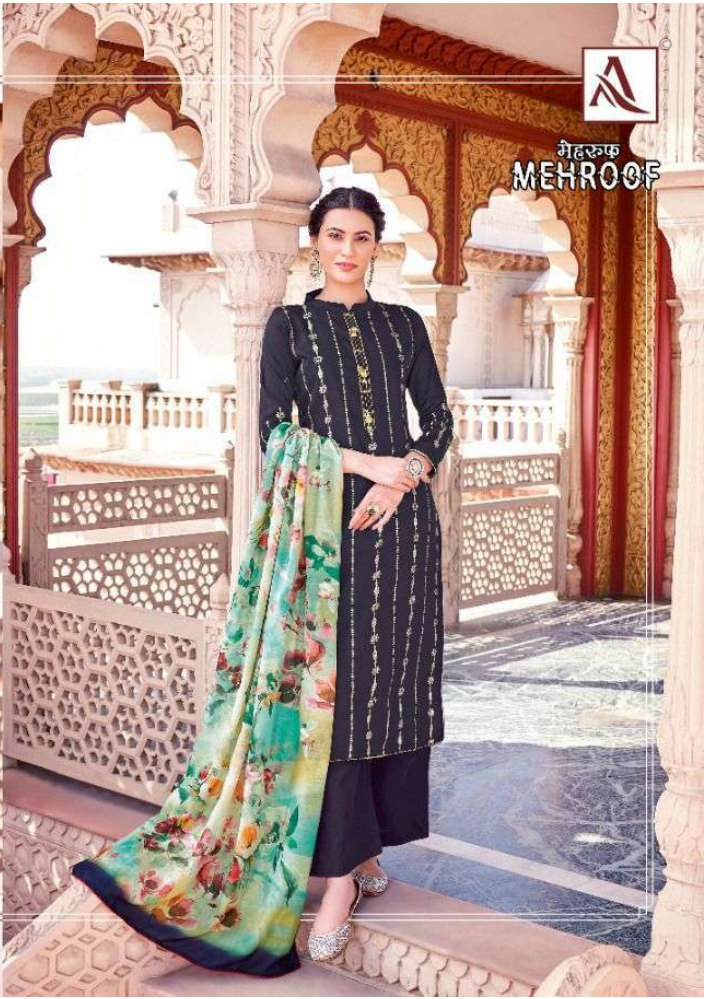

मेहरूफ
MEHROOF