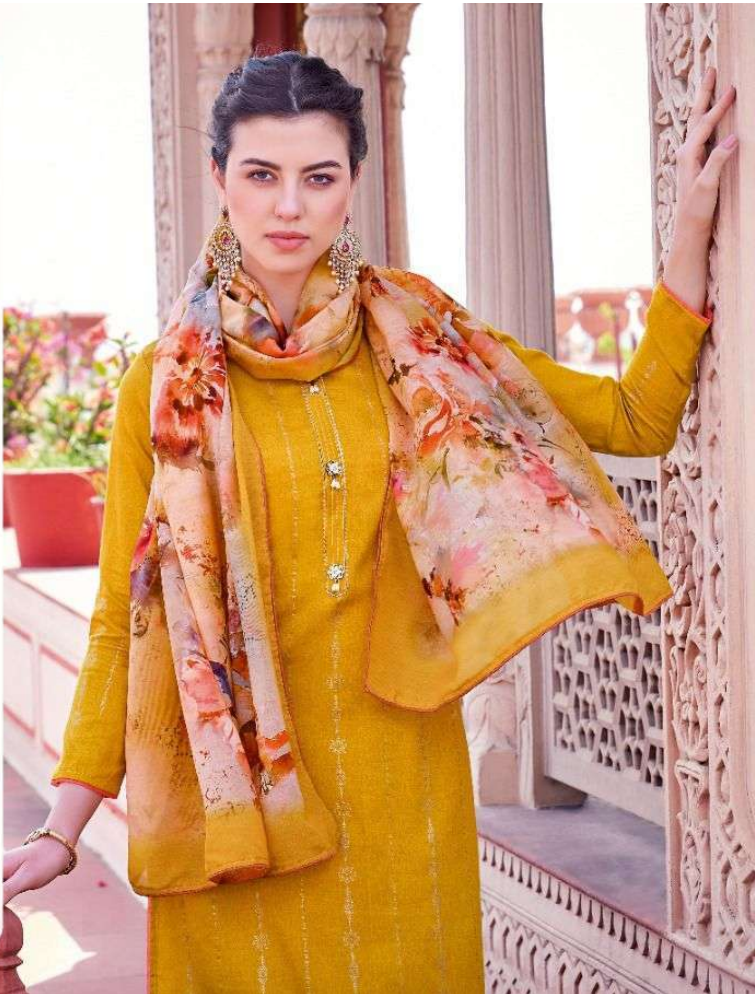

मेहरुफ
MEHROOF
Choose to look classy

M.A. JESTIC APPEAL

subtle and exuding a vintage appeal.

*Feel the romance with our sensational and extremely majestic collection
this year. Complete source of beauty can be experienced
with our authentic creations*

FINE SPUN MOTIFS

A careful amalgamation of florals and geometry

S937-004

MEHROOF

S937-001

S937-002

S937-003

S937-004

S937-005

S937-006

S937-007

S937-008

मेहरूफ
MEHROOF
Choose to look classy

ALLURING ARTISTIC.

Trending fabric added in the evergreen style
It gives a modern look to the classic design and the complete series of
the collection is given with a touch of modernity and style.