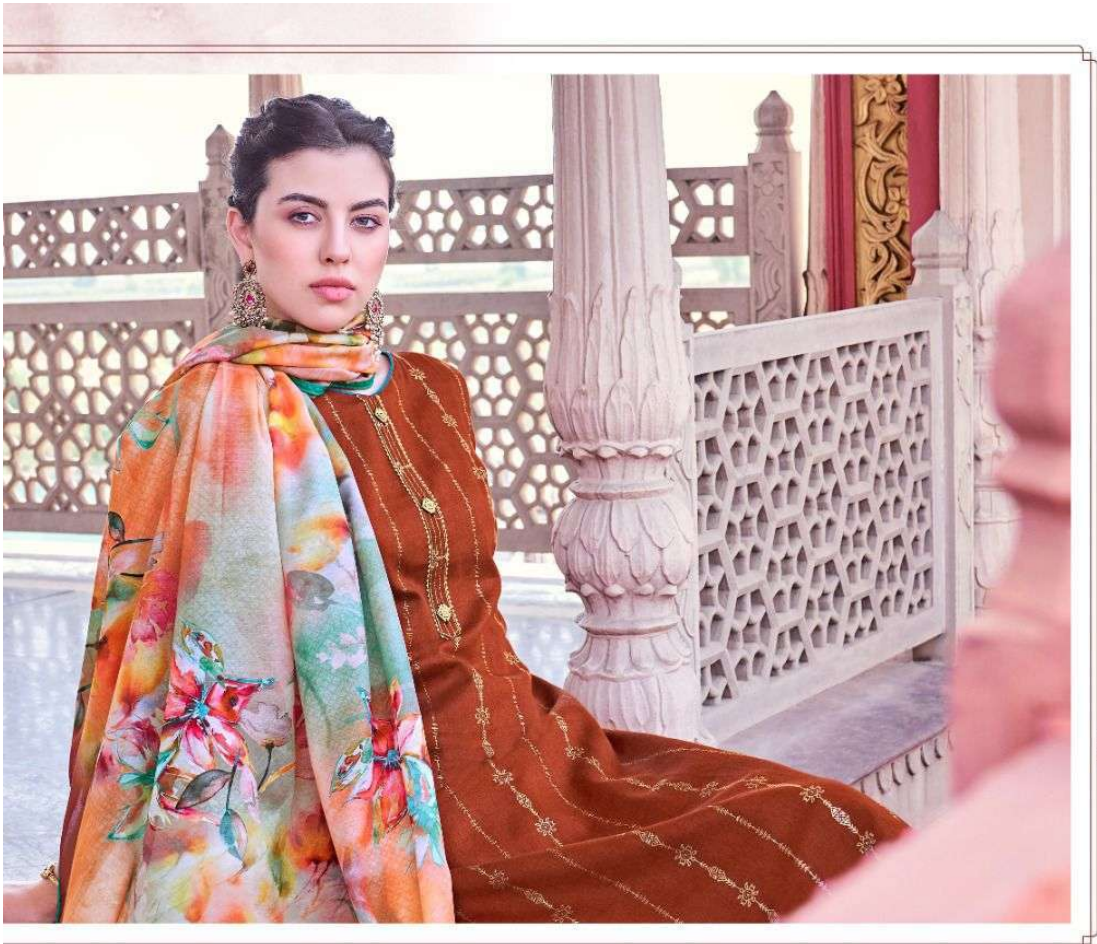

ALLURING ARTISTIC.