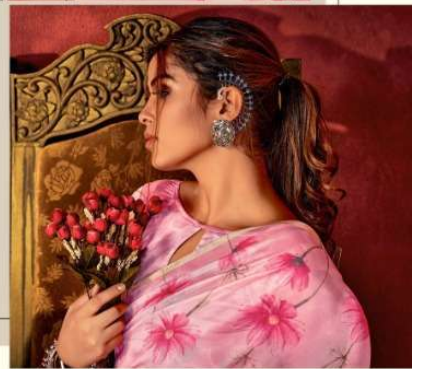

*Saroj*

**Raaina**

*Saroj*

**Raaina**

ETERNALLY GRACEFUL

D. NO-1001

Saroj

THE SUMMER  
BLOOM

This season flout your summer style with cooling  
chicness by Saroj.

ETERNALLY GRACEFUL

D.NO-1001

■ G L A M O R O U S S A G A

D . N O - 1 0 0 1 ■

MAJESTIC APPEAL

D.NO-1001

▪ GREAT CELEBRATIONS