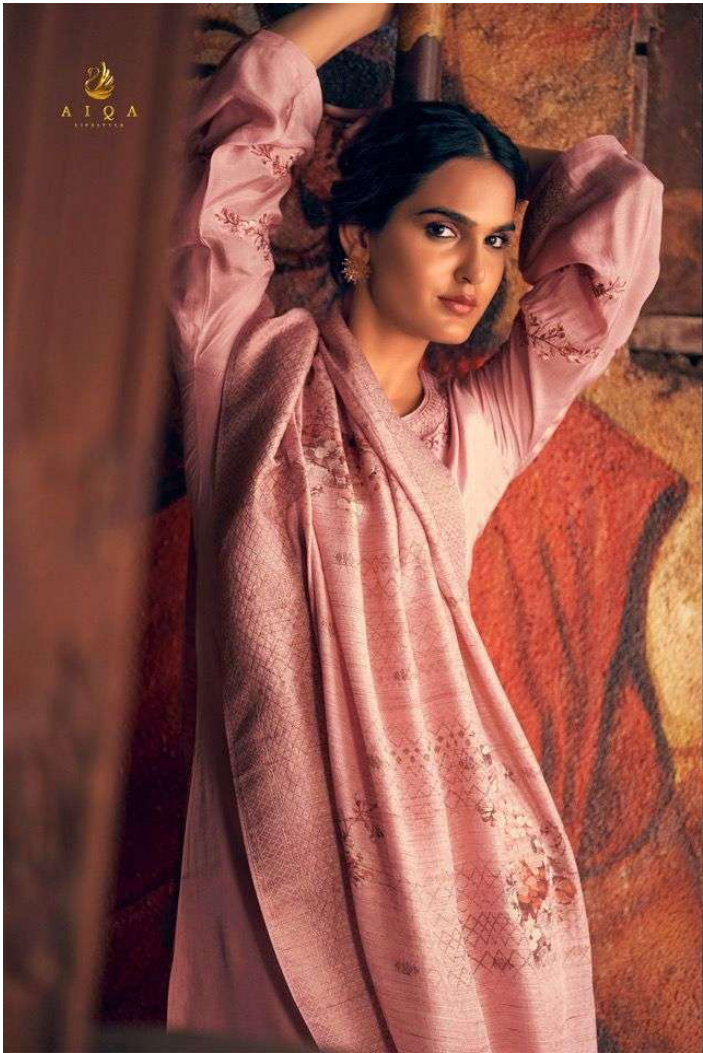

204

207

208

JASHNE ALAM

:TOP:

PURE MULBERRY MUSLIN SILK
WITH FENCY WORK WITH SILVER WORK.

:DUPATTA:

PURE BHAGAL PURI SILK WITH DIGITAL
PRINT WITH TASSELS

:BOTTOM:

PURE JAMM SILK SOLID

PRODUCT BY PREMIUM COLLETION

AIQA
LIFESTYLE

rem Ip

JASHINE
ALAM

AIQA
LIFESTYLE

205