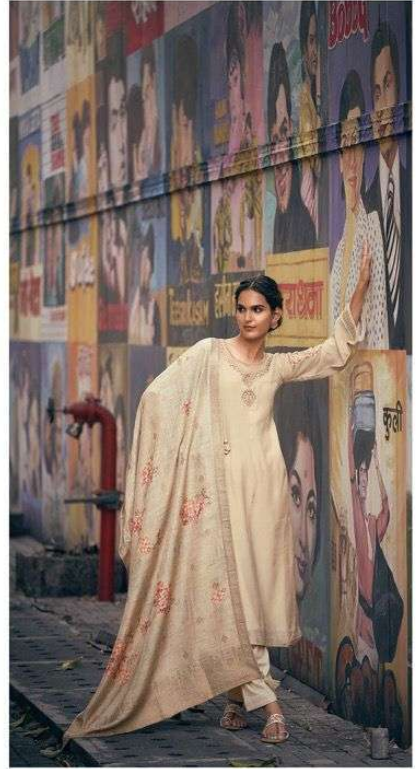

204

207

208

JASHNE ALAM

:TOP:

PURE MULBERRY MUSLIN SILK
WITH FENCY WORK WITH SILVER WORK.

:DUPATTA:

PURE BHAGAL PURI SILK WITH DIGITAL
PRINT WITH TASSELS