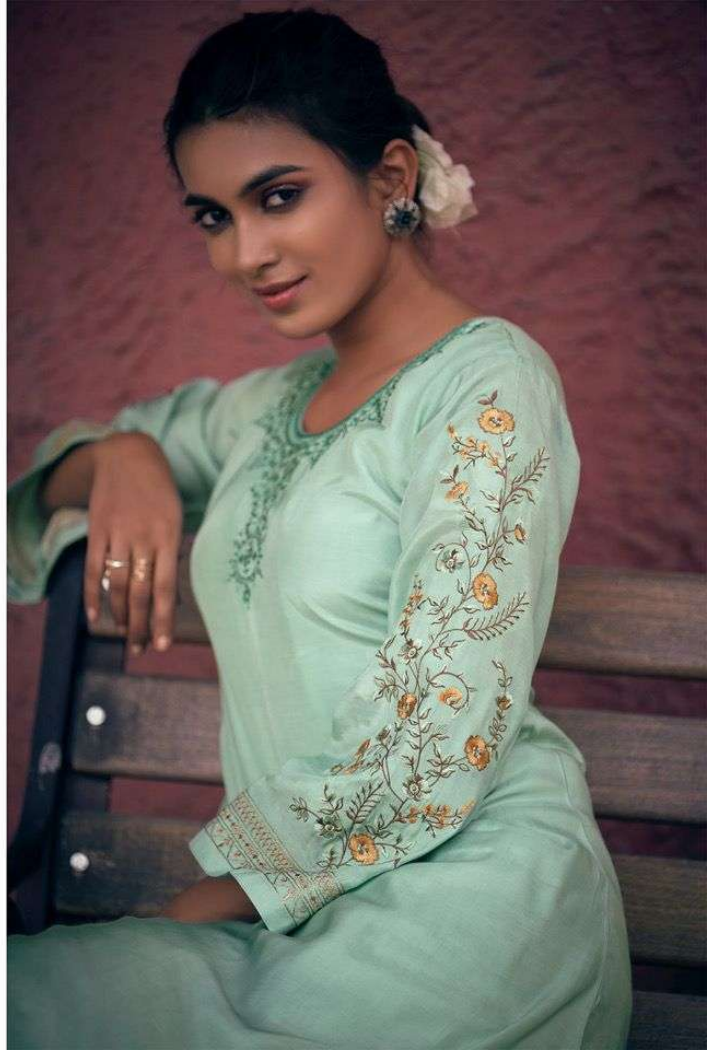

204

207

208

JASHNE ALAM

:TOP:

PURE MULBERRY MUSLIN SILK
WITH FENCY WORK WITH SILVER WORK.

:DUPATTA:

PURE BHAGAL PURI SILK WITH DIGITAL
PRINT WITH TASSELS

:BOTTOM:

PURE JAMM SILK SOLID

PRODUCT BY PREMIUM COLLETION

AIQA
LIFESTYLE

rem Ip

JASHINE
ALAM

AIQA
LIFESTYLE

205