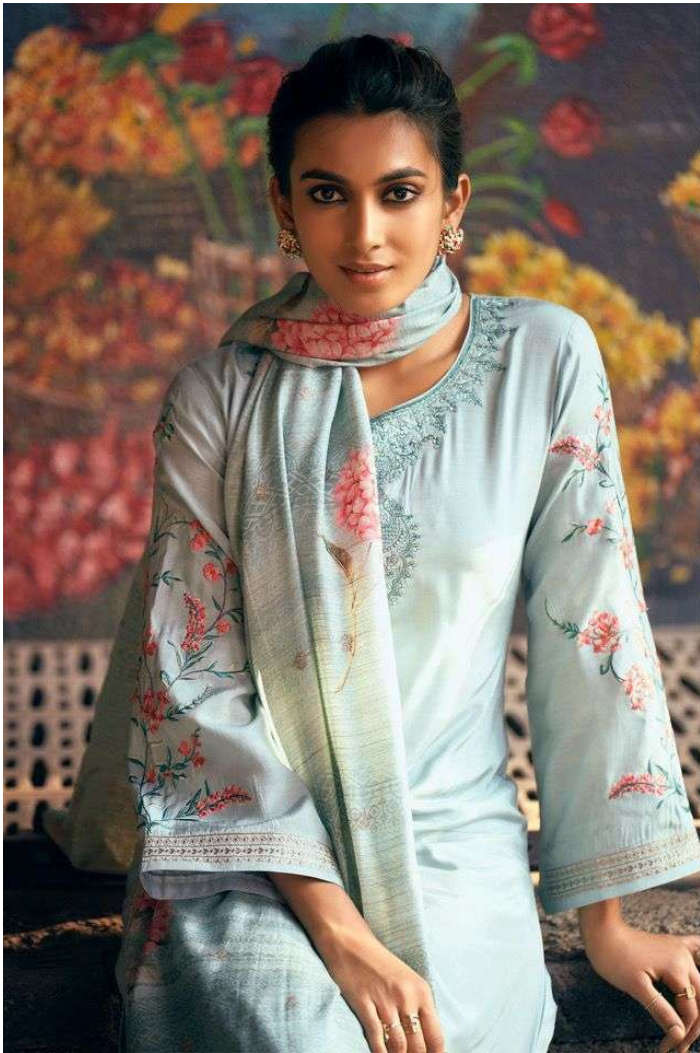

204

207

208

JASHNE ALAM

:TOP:

PURE MULBERRY MUSLIN SILK
WITH FENCY WORK WITH SILVER WORK.

:DUPATTA:

PURE BHAGAL PURI SILK WITH DIGITAL
PRINT WITH TASSELS

:BOTTOM:

PURE JAMM SILK SOLID

PRODUCT BY PREMIUM COLLETION

AIQA
LIFESTYLE

rem Ip

JASHINE
ALAM

AIQA
LIFESTYLE

205